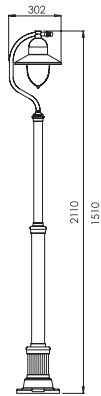

pole light	lamping	code	price €	pag