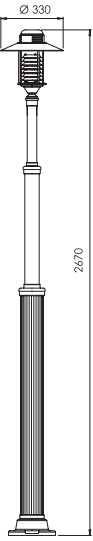

pole 1 light	lamping	code	louvre	price €	pag