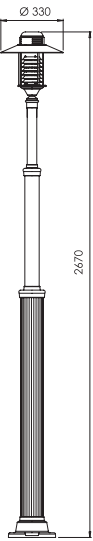

pole 1 light	lamping	code	louvre	price €	pag