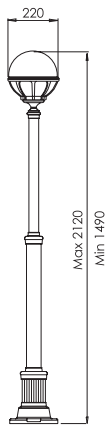

pole 1 light	lamping	code	price €	pag