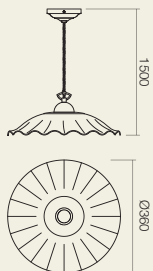

STRUCTURE ONLY STRUCTURE + LAMP SHADE

● Art. **02-803** **02-803+CC40**

● Art. **02-903** **02-903+CC40**

HES, E27, 1 x max. 42W

ES, E27, 1 x max. 23W

STRUCTURE ONLY STRUCTURE + LAMP SHADE

● Art. **02-804** **02-804+CC40**