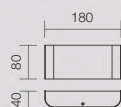

Aplice/Wall/Parete
Бра/Falilámpa/Лампа за стена

CE IP20

Art. 01-753

Led type	SMD, 20 x 0.5W
Power	10W
Color temperature	3000-3500K
Luminous flux	572lm
CRI	80
Optics	110°
Not dimmable	

Art. 01-754

Led type	SMD, 12 x 0.5W
Power	6W
Color temperature	3000-3500K
Luminous flux	450lm
CRI	80
Optics	110°
Not dimmable	