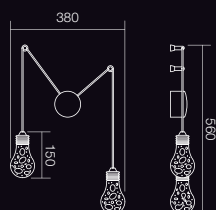

Art. 01-767

Led type	Power Led, 2 x 3W
Power	6W
Color temperature	2870-3045K
Luminous flux	550lm
CRI	80
Optics	110°
Not dimmable