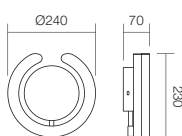

Art. 01-669

Led type	SMD, 92 x 0.1W
Power	9,2W
Color temperature	3200-3500K
Luminous flux	1000lm
CRI	80
Optics	110°
Not dimmable