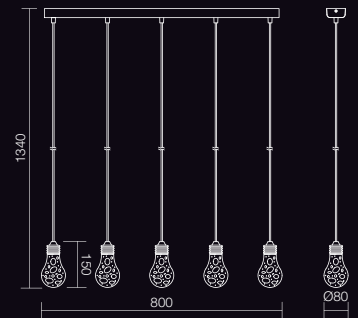

Art. 01-769

Led type	Power Led, 5 x 3W
Power	15W
Color temperature	2870-3045K
Luminous flux	1375lm
CRI	80
Optics	110°
Not dimmable