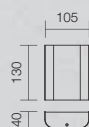

Aplice/Wall/Parete
Бра/Falilámpa/Лампа за стена

CE IP20

Art. 01-753

Led type	SMD, 20 x 0.5W
Power	10W
Color temperature	3000-3500K
Luminous flux	572lm
CRI	80
Optics	110°
Not dimmable	

Art. 01-754

Led type	SMD, 12 x 0.5W
Power	6W
Color temperature	3000-3500K
Luminous flux	450lm
CRI	80
Optics	110°
Not dimmable	