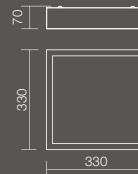

Art. 01-747

HES, E27, 2 x max. 42W
ES, E27, 2 x max. 23W

Bulbs recommended

Socket

HES

ES

E27