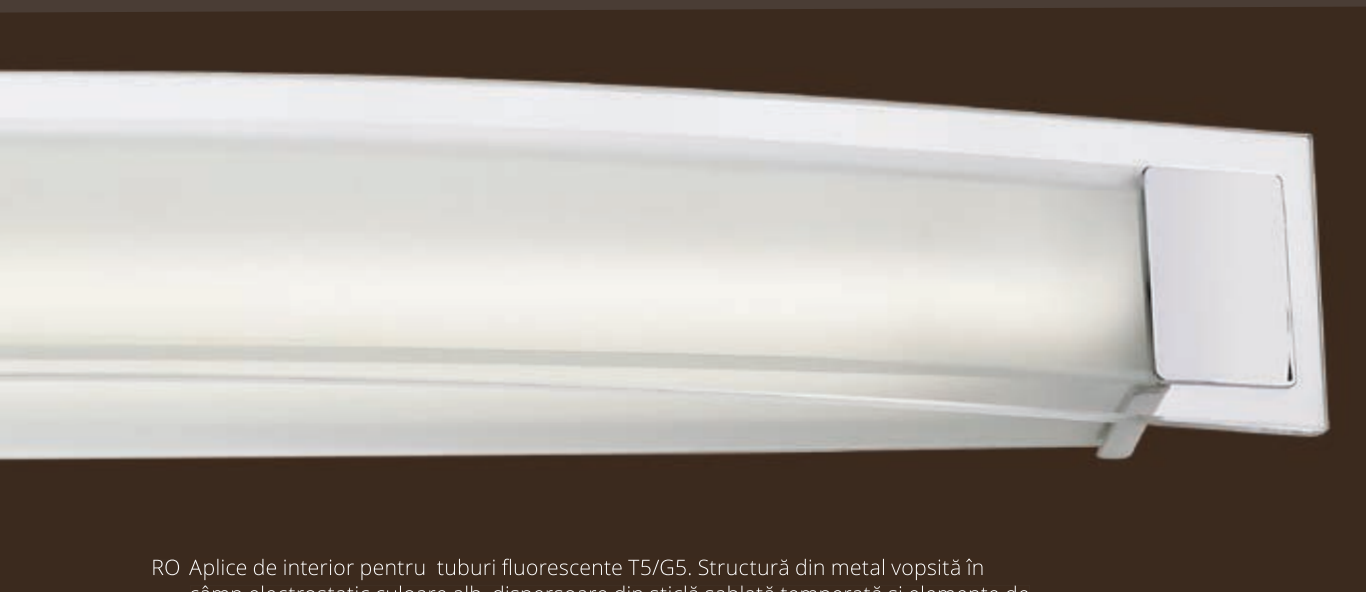

RO Aplice de interior pentru tuburi fluorescente T5/G5. Structură din metal vopsită în câmp electrostatic culoare alb, dispersoare din sticlă sablată temperată și elemente de fixare cromate. Tub fluorescent T5 inclus.

GB Series of lamps for interior for T5/G5 fluorescent tube. Metal structure electrostatic painted in white, temperate sandblasted glass diffuser and chromed fixing system. T5 fluorescent tube included.

IT Applique da interni per tubi fluorescenti T5/G5. Struttura in metallo verniciato a polveri bianco, diffusori in vetro sabbiato temperato con elementi di fissaggio cromati. Tubo fluorescente incluso.

RU Бра для внутреннего освещения для люминесцентных ламп T5/G5. Металлическая структура, окрашенная в электростатическом поле, белого цвета, диффузоры из матового закаленного стекла, хромированные крепежные элементы. Люминесцентная лампа T5 включена.

HU Beltéri falilámpa T5/G5 fluoreszkáló csövekhez. Elektrosztatikus mezőben festett fémszerkezet, fehér szín, temperált homkfúvásos üveg és krómozott rögzítő elemek. T5 fluoreszkáló csövet tartalmaz.

BG Интериорни аплици за флуоресцентни тръби T5/G5. Метална структура, боядисана в электростатично поле, цвят бял, дисперсори от закалено матирано стъкло и хромирани закрепващи елементи. Включена флуоресцентна тръба T5.

Aplice/Wall/Parete
Бра/Falilámpa/Лампа за стена

CE IP20

Art. 01-709

T5, 1 x 8W

Art. 01-710

T5, 1 x 14W

Art. 01-760

T5, 1 x 24W