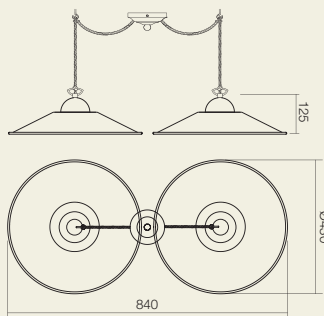

STRUCTURE ONLY STRUCTURE + LAMP SHADE
● Art. **02-804** **02-804+M43AB**
● Art. **02-904** **02-904+M43BR**

HES, E27, 2 x max. 42W
ES, E27, 2 x max. 23W

STRUCTURE ONLY STRUCTURE + LAMP SHADE
● Art. **02-805** **02-805+M30AB**
● Art. **02-905** **02-905+M30BR**