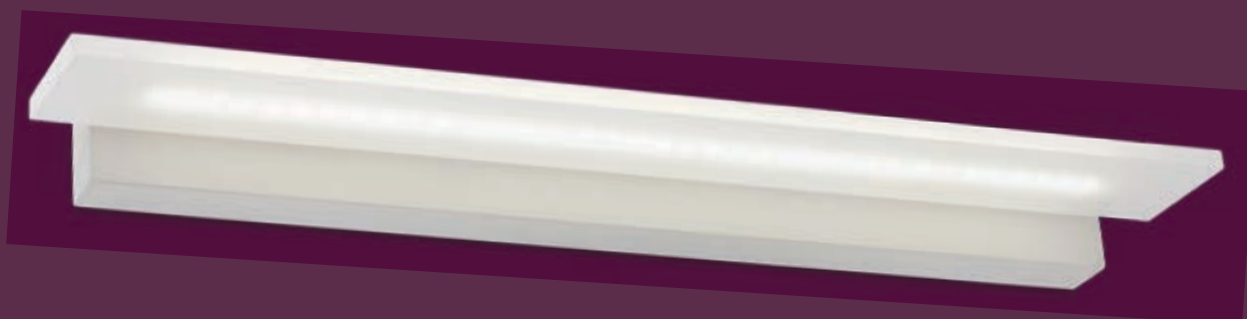

HES

ES

E27

WELL

Arlice/Wall/Parete/Бра/Falilámpa/Лампа за стена

Art. **01-778**
LED SMD, 36 x 0.5W

Art. **01-777**
LED SMD, 24 x 0.5W

Art. **01-776**
LED SMD, 12 x 0.5W