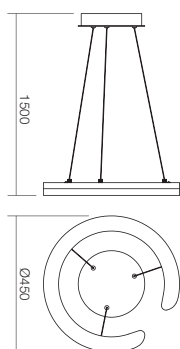

Led type	SMD, 240 x 0.1W
Power	24W
Color temperature	3200-3500K
Luminous flux	2600lm
CRI	80
Optics	110°
Not dimmable	

Art. 01-669

Led type	SMD, 92 x 0.1W
Power	9,2W
Color temperature	3200-3500K
Luminous flux	1000lm
CRI	80
Optics	110°
Not dimmable	