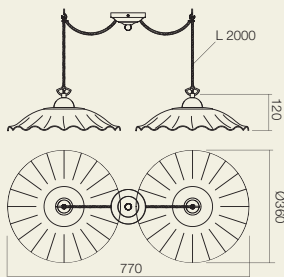

STRUCTURE ONLY   STRUCTURE + LAMP SHADE

● Art. **02-804**   **02-804+CC40**

● Art. **02-904**   **02-904+CC40**

HES, E27, 2 x max. 42W

ES, E27, 2 x max. 23W