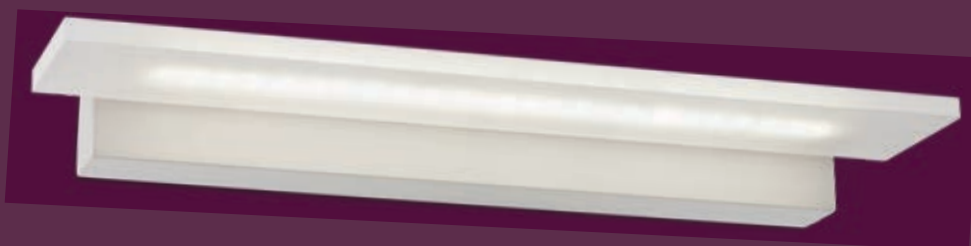

HES

ES

E27

WELL

Arlice/Wall/Parete/Бра/Falilámpa/Лампа за стена

Art. **01-778**
LED SMD, 36 x 0.5W

Art. **01-777**
LED SMD, 24 x 0.5W

Art. **01-776**
LED SMD, 12 x 0.5W