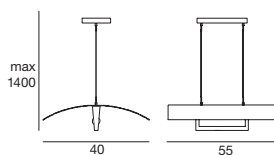

Light price

Wood

The balance between and delicate material elements creates a suspension light or floor lamp that expresses a pure and linear beauty.

Materials: wengé or black wrinkle-effect coated metal mounting frame, or with chrome-plated; white painted wood or wenge casing; white silk-screened sandblasted glass diffuser.

Die Harmonie zwischen starken und empfindlichen Elementen schafft eine Hängeleuchte oder Stehleuchte, in der eine reine und lineare Schönheit zum Ausdruck kommt.

Material: Fassung aus Metall mit Oberfläche in Chrom, oder aus Wenge oder Holz mit Lackierung in Schwarz mit Schrumpflack; Gehäuse aus Holz mit Lackierung in Weiß oder aus Wenge; Diffusor aus sandgestrahltem Glas mit weißem Siebdruckmotiv.

4893 wenge / wenge
1 x R7s 120 W
75mm 220-240V (Incl.)

90145 wenge / wenge
90191 white / weiß
1 x R7s 120 W
114mm 220-240V (Incl.)