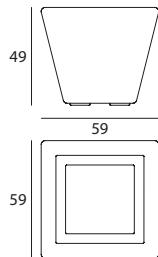

Accessories/Zubehör

1. **14061** glass
     Glas
   - **14062** anti-theft
     Diebstahlschutz
   - **14937** peg
     Erdspieß
   - **DMX** DMX accessories [only for: 15402]
     DMX-Zubehör [nur für: 15402]
2. 445 - 448 - 451 - 452 - 453