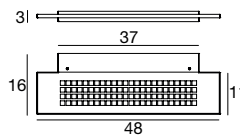

Dubmetal

Its modern, minimalist silhouette makes it a unique element of design: the metal features a refined style, and diffuses from its core a light that adds character to rooms and surfaces.

Material: White wrinkle-effect or satin-finished steel coated metal mounting frame and casing.

Wenn diese Leuchte mit ihren modernen und minimalistischen Linien zum Designerobjekt wird, ist sie wirklich unglaublich einzigartig: Das Metall enthüllt einen eleganten Stil, ein Herz, in dem ein Licht erstrahlt, das Flächen und Räumen Persönlichkeit verleiht.

Materials: Fassung und Leuchte aus Metall mit Lackierung mit weißem Schrumpflack oder in satiniertem Stahl.

7879 white / weiß
7880 brushed steel / gebürstetem stahl
7 W LED
220-240V
3000K - A+ 837 lm
CRI 90

7881 white / weiß
7882 brushed steel / gebürstetem stahl
13 W LED
220-240V
3000K - A+ 1791 lm
CRI 90

7883 white / weiß
7884 brushed steel / gebürstetem stahl
27 W LED
220-240V
3000K - A+ 3582 lm
CRI 90