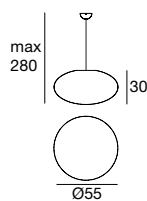

Oh! Smash

OUT

Technologically advanced light globes with round shapes that fill the room with an enveloping, welcoming light.

Materials: base in matt white coated metal or in white polyethylene; translucent polyethylene diffuser.

Leuchtkugeln mit modernster Technologie und runden Formen, die Wärme verbreiten und den Blick einfangen.

Material: Fuß aus Metall mit Lackierung in Mattweiß oder aus weißem Polyethylen; Diffusor aus durchscheinendem Polyethylen.

15213 translucide / translúcido

- 1 x E27 30W 220-240V
- 1 x E27 14W 220-240V

LED Bulbs available
LED Bulbs RGB available

15224 translucent durchscheinend

- 9 W LED 220-240V 3000K - A+ 854 lm CRI 90

15216 translucent durchscheinend

- 1 x E27 46W 220-240V
- 1 x E 27 20W 220-240V

LED Bulbs available
LED Bulbs RGB available

15226 translucent durchscheinend

- 11 W LED 220-240V 3000K - A+ 1162 lm CRI 90