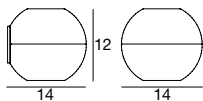

6610 chrome / chrom
6611 white / weiß
6842 wenge / wenge
2 x GU10 28 W
220-240V (Incl.)
LED Bulbs available