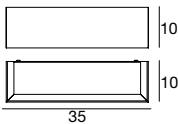

Light price

Madera

A decorative luminaire appealing to lovers of classical and modern lines alike. The beautiful, essential design is guaranteed to add that very special element of style that only wood can infuse in an environment.

Materials: frame in natural or grey oak; diffuser made of transparent glass with black silk-screened edge or silk-screened and sandblasted glass.

Eine Leuchte für Einrichtungen im klassischen und zugleich modernen Stil, schlicht aber ein echter Blickfang, der dem Raum mit seinen Details aus Holz Stil verleiht.

Material: rahmen aus Eichenholz natur oder grau; Diffusor aus transparentem Glas mit Rand mit schwarzem Siebdruckmotiv, Glas mit Siebdruckmotiv und sandgestrahlt.

90273 natural oak
eiche natur

90274 grey oak
eiche grau

1 x E27 30W
220-240V

1 x E27 14W
220-240V

LED Bulbs available