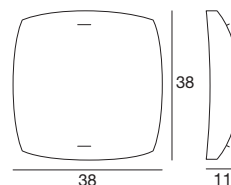

Light price

Marina

Like a sail filled by the sea breeze, this versatile luminaire reassures with its appearance, illuminating every corner of the house.

Materials: mounting frame made of glossy white or matt grey coated metal or of cherry wood; casing made of matt grey coated metal or of cherry wood; white sandblasted and silk-screened glass diffuser with chrome-plated or cherry wood details.

Wie ein Segel, das sich im Wind bläht, gibt diese vielseitige Leuchte Sicherheit und beleuchtet jeden Winkel im Raum.

Material: Fassung aus Metall mit Lackierung in Mattgrau oder Glanzweiß, oder aus Kirschholz; Gehäuse aus Metall mit Lackierung in Mattgrau, oder aus Kirschholz; Diffusor aus weißem sandgestrahltem Glas mit Siebdruckmotiv und verchromten Details oder Details aus Kirschholz.

2929BI grey / grau
2947BI cherry wood / kirsche
1 x E14 46 W 220-240V
1 x E14 8 W 220-240V
LED Bulbs available

2925BI grey / grau
2945BI cherry wood / kirsche
1 x E27 57 W 220-240V
1 x E27 20 W 220-240V
LED Bulbs available

2920BI chrome / chrom
2940BI cherry wood / kirsche
1 x E27 57 W 220-240V
1 x E27 20 W 220-240V
LED Bulbs available

2922BI chrome / chrom
2942BI cherry wood / kirsche
2 x E27 57 W 220-240V
2 x E27 20 W 220-240V
LED Bulbs available