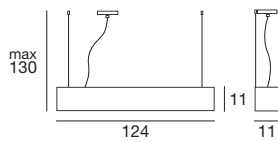

4884 white / weiß
2 x G5 39 W
220-240V (Incl.)

4885 white / weiß
2 x G5 54 W
220-240V (Incl.)