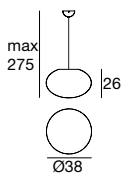

Oh! Smash

OUT

Technologically advanced light globes with round shapes that fill the room with an enveloping, welcoming light.

Materials: base in matt white coated metal or in white polyethylene; translucent polyethylene diffuser.

Leuchtkugeln mit modernster Technologie und runden Formen, die Wärme verbreiten und den Blick einfangen.

Material: Fuß aus Metall mit Lackierung in Mattweiß oder aus weißem Polyethylen; Diffusor aus durchscheinendem Polyethylen.

15213 translucide / translúcido

- 1 x E27 30W 220-240V
- 1 x E27 14W 220-240V

LED Bulbs available
LED Bulbs RGB available