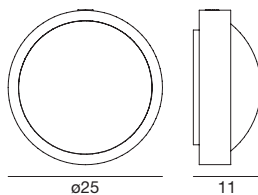

7151 white / weiß
1 x E27 46 W
220-240V
1 x E27 14 W
220-240V
LED Bulbs available

Oh! Smash

Technologically advanced light globes with round shapes that fill the room with an enveloping, welcoming light.