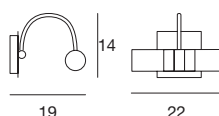

Fotis

The physicality of the metal does not contrast with that of the glass but espouses it, in a union of light and matter that gives character to every mirror.

Materials: metal casing with chrome-plated or brushed nickel finish; transparent and partly sandblasted glass diffuser.

Die Präsenz vom Metall schafft keinen Gegensatz zum Glas, sondern verbindet sich mit ihm zu einer harmonischen Einheit aus Licht und Materie, die jedem Spiegel Charakter verleiht.

Material: Gehäuse aus Metall mit Oberfläche in Chrom oder aus gebürstetem Nickel; Diffusor aus transparentem, teilweise sandgestrahltem Glas.

3260 chrome / chrom
1 x G9 33 W
220-240V (Incl.)
LED Bulbs available