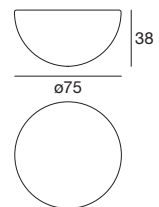

Ohps

The perfection of a half-sphere, the naturalness of light, a pleasant presence in every space: whether alone or in company, a luminaire that knows how to decorate and illuminate with simplicity and spontaneity.

Materials: translucent white linear polyethylene casing for diffused lighting; base made of matt white coated metal and of white linear polyethylene.

Die Perfektion der Halbkugel, die Natürlichkeit vom Licht, die angenehme Präsenz in jedem Raum: Eine Leuchte, die allein oder in Gesellschaft einen Raum mit Spontaneität und Schlichtheit einrichtet und beleuchtet.

Material: Leuchtkörper aus weißem durchscheinendem linearem Polyethylen; Fuß aus weißem linearem Polyethylen und Metall mit Lackierung in Mattweiß.

10380 translucent
durchscheinend
1 x E27 30 W
220-240V
1 x E27 14 W
220-240V
LED Bulbs available
LED Bulbs RGB available

10381 translucent
durchscheinend
1 x E27 46 W
220-240V
1 x E27 20 W
220-240V
LED Bulbs available
LED Bulbs RGB available

10386 translucent
durchscheinend
1 x E27 30 W
220-240V
1 x E27 14 W
220-240V
LED Bulbs available
LED Bulbs RGB available

10387 translucent
durchscheinend
1 x E27 46 W
220-240V
1 x E27 20 W
220-240V
LED Bulbs available
LED Bulbs RGB available