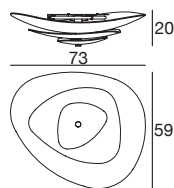

Light price

Moledro

A luminaire like a small statue, like stones left to recall a passage in remote lands, marks the way towards new, bright travels.

Materials: white sandblasted glass diffuser.

Eine Leuchte wie eine kleine Statue, wie Steine, die zur Erinnerung in fernen Ländern zurückgelassen wurden, ein Zeichen, das den Weg für neue leuchtende Reisen weist.

Material: Diffusor aus weißem sandgestrahltem Glas.

90238 white / weiß
3 x E27 46 W
220-240V
3 x E27 20 W
220-240V
LED Bulbs available

90239 white / weiß
3 x E27 46W
220-240V
3 x E27 20W
220-240V
LED Bulbs available