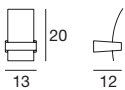

Light price

Wood

The balance between and delicate material elements creates a ceiling and wall light that express a pure and linear beauty.

Materials: metal mounting frame with chrome-plated finish; white painted wood or wenge casing; white silk-screened and white sandblasted glass diffuser.

Die Harmonie zwischen starken und empfindlichen Elementen schafft eine Deckenleuchte und Wandleuchte, in der eine reine und lineare Schönheit zum Ausdruck kommt.

Material: Fassung aus Metall mit Oberfläche in Chrom; Gehäuse aus Holz mit Lackierung in Weiß oder aus Wenge; Diffusor aus Glas mit weißem Siebdruckmotiv und aus weißem sandgestrahltem Glas.

90119 wenge / wenge
90185 white / weiß
 1 x G9 33 W
220-240V (Incl.)
LED Bulbs available