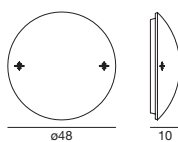

71888

amber / bernstein

3 x E27 46 W
220-240V

3 x E27 14 W
220-240V

LED Bulbs available