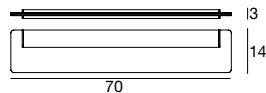

Skinny

Bright shelf light with an elegant, clean style combining state-of-the-art technology and minimalist refinement.

Materials: casing in white wrinkle-effect coated aluminium or with glossy finish; laser-engraved polymethylmethacrylate diffuser.

Lichtregal mit klarem und elegantem Stil, das aus der Verbindung moderner Technologie mit minimalistischer Eleganz entstanden ist.

Material: leuchte aus Aluminium mit weißem Schrumpflack oder mit glänzender Oberfläche; Diffusor aus Polymethylmethacrylat mit Lasergravur.

7908 white / weiß
7909 polished aluminium
glänzendem Aluminium
14 W LED
220-240V
3000K - A+ 1403 lm
CRI 90

7910 white / weiß
7911 polished aluminium
glänzendem Aluminium
28 W LED
220-240V
3000K - A+ 2805 lm
CRI 90