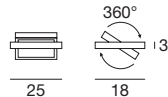

Girevole

A double emission wall light rotates on itself to direct its light toward the wall and towards the ceiling and floor, pandering to the most varied tastes.

Materials: metal mounting frame with chrome-plated finish; frame made of wenge; white sandblasted glass diffuser.

Diese zweiflämmige Wandleuchte dreht sich um sich selbst, um ihr Licht auf die Wand, die Decke und den Boden zu richten, ganz nach Belieben.

Material: Fassung aus Metall mit Oberfläche in Chrom; Rahmen aus Wenge; Diffusor aus weißem sandgestrahltem Glas.

360°

180°

15

18

25

18

65

18

95

18

4888 wengé / wenge
1 x G9 48 W
220-240V (Incl.)
LED Bulbs available

4889 wengé / wenge
1 x R7s 120 W
114mm 220-240V (Incl.)

4890 wengé / wenge
2 x G5 24 W
220-240V (Incl.)

4891 wengé / wenge
2 x G5 39 W
220-240V (Incl.)