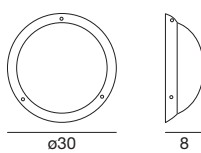

Light price

Occhio

A luminaire like an eye observes from the ceiling and the wall, sometimes open, sometimes half-closed, bright and curious every time you switch it on.

Materials: metal mounting frame with brushed nickel finish; transparent and white silk-screened glass diffuser.

Eine Leuchte, die an ein Auge erinnert, das einen von der Decke oder der Wand aus beobachtet, mal offen, mal halb geschlossen, leuchtend und ausgefallen, sobald die Leuchte eingeschaltet ist.

Material: Fassung aus Metall mit Oberfläche aus gebürstetem Nickel; Diffusor aus transparentem Glas und aus Glas mit weißem Siebdruckmotiv.

3455 nickel / nickel
1 x E27 46 W 220-240V
1 x E27 14 W 220-240V
LED Bulbs available

3450 nickel / nickel
1 x E27 46 W 220-240V
1 x E27 14 W 220-240V
LED Bulbs available

3451 nickel / nickel
2 x E27 46 W 220-240V
2 x E27 14 W 220-240V
LED Bulbs available

3452 nickel / nickel
3 x E27 46 W 220-240V
3 x E27 14 W 220-240V
LED Bulbs available