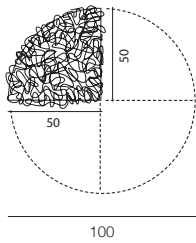

Artic

A ceiling light and wall light that evoke the strength of ice, with its reflections and its cold but enchanting appearance.

Materials: metal mounting frame with chrome-plated finish; finely decorated transparent glass diffuser.

Eine Deckenleuchte und Wandleuchte, die mir ihren Reflexen und dem kühlen und gleichzeitig ansprechenden Aussehen an die Stärke von Eis erinnert.

Material: Fassung aus Metall mit Oberfläche in Chrom; Diffusor aus fein verarbeitetem, transparentem Glas.

100 cm version combinable with 4 pieces cod. 4663
100 cm Einheit realisierbar mit 4 Stück cod. 4663