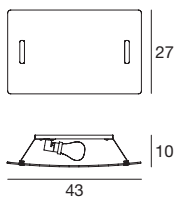

Florence

Intricate detail creates the suggestion of an embroidery that embellishes the wall and the ceiling.

Materials: glossy white coated metal mounting frame; white glass diffuser decorated with a floral silk-screened pattern.

Die Intarsien erinnern an Stickereien, die die Wand und die Decke verschönern.

Material: Fassung aus Metall mit Lackierung in Glanzweiß; Diffusor aus weißem Glas, verschönert mit Siebdruckaufdruck mit Blumenmotiv.

90196 white / weiß
1 x E27 57 W
220-240V
1 x E27 20 W
220-240V
LED Bulbs available

90197 white / weiß
2 x E27 57 W
220-240V
2 x E27 20 W
220-240V
LED Bulbs available

90198 white / weiß
4 x E27 57 W
220-240V
4 x E27 20 W
220-240V
LED Bulbs available