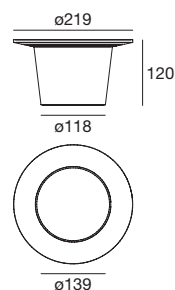

Hat

OUT

A huge hat welcomes people like a polite butler, its discreet light guides one's gaze and renders the luminaire particularly affable.

Materials: casing made of translucent white, black or translucent white and black linear polyethylene.

Concerning the finish, the first colour regards the diffusing casing, the second colour regards the upper coloured edge.

Ein enormer Hut, der die Menschen wie ein höflicher Butler empfängt, lenkt den Blick mit seinem diskreten Licht und ist ausgesprochen zuverlässig.

Material: Gehäuse aus weißem durchscheinendem linearem Polyethylen, aus schwarzem Polyethylen oder aus weißem durchscheinendem und schwarzem Polyethylen.

Für die oberfläche, erste Farbe bezieht sich auf den Körper, die zweite Farbe der höheren farbigen Rand.

- **15620** black-white
  schwarz-weiß
- **15621** white-black
  weiß-schwarz
- **15622** black-black
  schwarz-schwarz
- **15623** white-white
  weiß-weiß
  19 W LED
  220-240V
  3000K - A 1440 lm
  CRI 80

- **15624** black-white
  schwarz-weiß
- **15625** white-black
  weiß-schwarz
- **15626** black-black
  schwarz-schwarz
- **15627** white-white
  weiß-weiß

- **15628** black-white
  schwarz-weiß
- **15629** white-black
  weiß-schwarz
- **15630** black-black
  schwarz-schwarz
- **15631** white-white
  weiß-weiß
  29 W LED
  220-240V
  3000K - A 2016 lm
  CRI 80

- **15632** black-white
  schwarz-weiß
- **15633** white-black
  weiß-schwarz
- **15634** black-black
  schwarz-schwarz
- **15635** white-white
  weiß-weiß