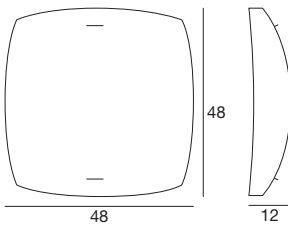

- **2924BI** chrome / chrom
- **2944BI** cherry wood / kirsche
- 2 x E27 57 W
  220-240V
- 2 x E27 20 W
  220-240V
  LED Bulbs available