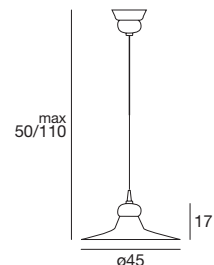

Mami

A suspension light in different models, with a design that evokes femininity and prettiness, like a long skirt moved by wind.

Materials: white ceramic casing with a brown decorative pattern; rust colour coated metal mounting frame; white sandblasted glass diffuser.

Eine Hängeleuchte mit verschiedenen Modellen und einer sehr femininen und anmutigen Form, die an einem langen, vom Wind bewegten Rock erinnert.

Material: Gehäuse aus weißer Keramik, verschönert mit einer aufgemalten Dekoration in Braun; Fassung aus Metall mit Lackierung in Rostbraun; Diffusor aus weißem sandgestrahltem Glas.

2644 rust / rost
1 x E14 30 W 220-240V
1 x E14 8 W 220-240V
LED Bulbs available

2645 rust / rost
1 x E27 46 W 220-240V
1 x E27 30 W 220-240V
LED Bulbs available

2646 rust / rost
1 x E27 46 W 220-240V
1 x E27 30 W 220-240V
LED Bulbs available

2638 rust / rost
1 x E27 46 W 220-240V
1 x E27 30 W 220-240V
LED Bulbs available