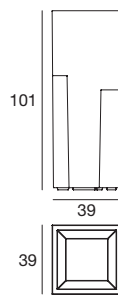

Accessories/Zubehör

1. **14930** outer casing
     Einbaugehäuse
   - **14937** peg
     Erdspieß
   - **DMX** DMX accessories [only for: 15675]
     DMX-Zubehör [nur für: 15675]
2. 445 - 447 - 448 - 452