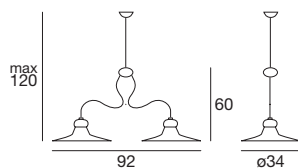

Mami

An original suspension light, with a design that evokes femininity and prettiness, like a long skirt move by wind.

Materials: white ceramic casing with a brown decorative pattern; rust colour coated metal mounting frame; white sandblasted glass diffuser.

Eine originelle Hängeleuchte mit einer sehr femininen und anmutigen Form, die an einem langen, vom Wind bewegten Rock erinnert.

Material: Gehäuse aus weißer Keramik, verschönert mit einer aufgemalten Dekoration in Braun; Fassung aus Metall mit Lackierung in Rostbraun; Diffusor aus weißem sandgestrahltem Glas.

2647 rust / rost
3 x E14 30 W
220-240V
3 x E14 8 W
220-240V
LED Bulbs available

2639 rust / rost
2 x E27 46 W
220-240V
2 x E27 30 W
220-240V
LED Bulbs available