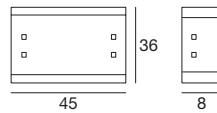

- **1010** white-nickel
  weiß-nickel
- **1040** white-cherry wood-nickel
  weiß-kirsche-nickel
- 2 x E27 46 W
  220-240V
- 2 x E27 20 W
  220-240V
- LED Bulbs available