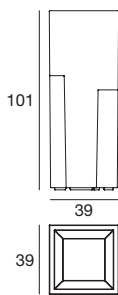

Accessories/Zubehör

1. **14930** outer casing
     Einbaugehäuse
   - **14937** peg
     Erdspieß
   - **DMX** DMX accessories [only for: 15675]
     DMX-Zubehör [nur für: 15675]
2. 445 - 447 - 448 - 452