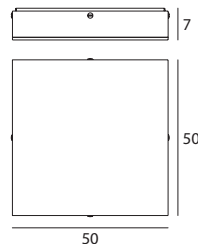

Gluèd

A wall and ceiling light with square and regular shapes offers a diffuse and very homogenous light, to fit discreetly in any environment, with any style.

Materials: glossy white coated metal mounting frame; white silk-screened glass diffuser.

Eine Wandleuchte und Deckenleuchte mit kantigen, regelmäßigen Formen, die ein diffuses und sehr gleichmäßiges Licht liefert und sich diskret in jedes Ambiente und jeden Stil einfügt.

Material: Fassung aus Metall mit Lackierung in Glanzweiß; Diffusor aus Glas mit weißem Siebdruckmotiv.

4898 white / weiß
1 x E27 46 W 220-240V
1 x E27 20 W 220-240V
LED Bulbs available

6669 white / weiß
1 x 2GX13 55 W 220-240V (Incl.)

4895 white / weiß
2 x 2G11 36 W 220-240V (Incl.)