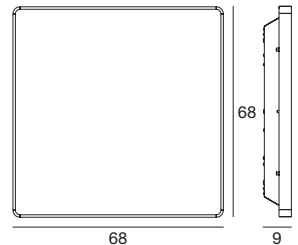

Al-book

An essential line traced by a square frame creates this wall light and ceiling light that offers a soft lighting, diffused from within sandblasted glass.

Materials: anodised aluminium frame; white sandblasted and silk-screened glass diffuser.

Charakteristisch für diese Wandleuchte und Deckenleuchte mit weichem Licht, das durch sandgestrahltes Glas fällt, ist die essentielle Form vom quadratischen Rahmen.

Material: Rahmen aus eloxiertem Aluminium. Diffusor aus sandgestrahltem Glas und mit weißem Siebdruckmotiv.

6947 aluminium / aluminium
1 x GX53 9 W
220-240V (Incl.)

6948 aluminium / aluminium
1 x 2G10 24 W
220-240V (Incl.)

6949 aluminium / aluminium
3 x 2G11 24 W
220-240V (Incl.)

6950 aluminium / aluminium
4 x 2G11 55 W
220-240V (Incl.)