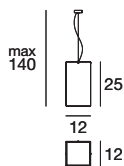

Gluèd

A suspension light, in several versions, with square and regular shapes offers a well-defined downwards-facing light, softer for observers, to fit with a discreet presence in any environment, in any style.

Materials: matt grey coated metal mounting frame; white silk-screened glass diffuser.

Eine Hängeleuchte in verschiedenen Ausführungen, mit kantigen, regelmäßigen Formen, die ein klar definiertes Licht nach unten und ein weiches Licht zum Betrachter liefert und sich diskret in jedes Ambiente und jeden Stil einfügt.

Material: Fassung aus Metall mit Lackierung in Mattgrau; Diffusor aus Glas mit weißem Siebdruckmotiv.

4897 white / weiß
1 x E27 57 W 220-240V
1 x E27 20 W 220-240V
LED Bulbs available