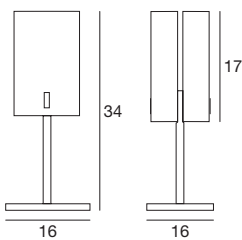

Light price

Bilancia

A wall and ceiling light, or a floor lamp, with a sober and elegant style, suitable for all circumstances.

Materials: white sandblasted and silk-screened glass diffuser with chrome-plated details; glossy white or matt grey coated metal mounting frame.

Eine Wandleuchte und Deckenleuchte oder eine Stehleuchte mit nüchternem und elegantem Stil, die in jedes Ambiente passt.

Material: Diffusor aus weißem sandgestrahltem Glas mit Siebdruckmotiv und verchromten Details; Fassung aus Metall mit Lackierung in Mattgrau oder Glanzweiß.

5090

white
weiß

1 x E14 46 W
220-240V

1 x E14 8 W
220-240V

LED Bulbs available

5092

white
weiß

1 x E27 57 W
220-240V

1 x E27 14 W
220-240V

LED Bulbs available

5093

white-white
weiß-weiß

2 x E27 57 W
220-240V

2 x E27 20 W
220-240V

LED Bulbs available

5094

white-white
weiß-weiß

2 x E27 57 W
220-240V

2 x E27 20 W
220-240V

LED Bulbs available