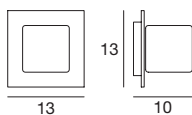

Cubic

A perfectly cube-shaped form, a simplicity that attracts and intrigues, for a wall light that integrates well in environments of every style.

Materials: white silk-screened glass diffuser; base made of chrome-plated metal, wenge or cherry wood or of red, black or white coloured glass.

Eine perfekte Würfelform und eine Schlichtheit, die Aufmerksamkeit erregt und neugierig macht, für eine Wandleuchte, die zu jedem Stil passt.

Material: Diffusor aus Glas mit weißem Siebdruckmotiv; Fuß aus verchromtem Metall, Wenge oder Kirschholz, oder aus Buntglas in Rot, Schwarz oder Weiß.

- **6410** chrome / chrom
- **6411** red / rot
- **6412** black / schwarz
- **6413** white / weiß
- **6414** wenge / wenge
- **6415** cherry wood / kirsche
- 1 x G9 33 W
  220-240V (Incl.)