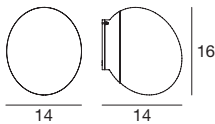

Accessories/Zubehör

KIT 0026 DIMMER 220-240V [only for: 7241]
DIMMER 220-240V [nur für: 7241]
▶ 444

7240 white / weiß
1 x G9 48 W
220-240V (Incl.)
1 x G9 7 W
220-240V
LED Bulbs available

7241 white / weiß
4 W LED
220-240V
3000K - A 400 lm
CRI 90

7242 white / weiß
1 x G9 33 W
220-240V (Incl.)
1 x G9 7 W
220-240V
LED Bulbs available

7243 white / weiß
4 W LED
220-240V
3000K - A 400 lm
CRI 90