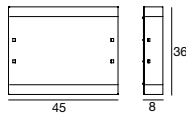

7852 white-cherry wood-nickel
weiß-kirsche-nickel
30 W LED
220-240V
3000K - A 3051 lm
CRI 90