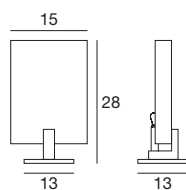

Light price

Wood

The balance between and delicate material elements creates a table luminaire that expresses a pure and linear beauty.

Materials: metal mounting frame with chrome-plated; white painted wood or wenge casing; white silk-screened sandblasted glass diffuser.

Die Harmonie zwischen starken und empfindlichen Elementen schafft eine Tischleuchte, in der eine reine und lineare Schönheit zum Ausdruck kommt.

Material: Fassung aus Metall mit Oberfläche in Chrom; Gehäuse aus Holz mit Lackierung in Weiß oder in wenge; Diffusor aus Glas mit weißem Siebdruckmotiv und sandgestrahltem Glas.

1. **4892** wenge / wenge
   90192 white / weiß
2. 1 x E14 46 W
   220-240V
3. 1 x E14 8 W
   220-240V
   LED Bulbs available