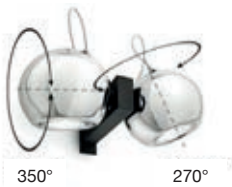

Pelota

A sphere that illumines the wall flexibly and presents a shape that is both simple and ancient, with a discreet but intriguing presence.

Materials: white or black wrinkle-effect coated metal mounting frame; matt white coated metal casing with chrome-plated or wenge effect finish through sublimation.

Eine Kugel, die die Wand mit Flexibilität beleuchtet und durch eine sehr schlichte und ursprüngliche Form charakterisiert ist, die sich diskret, aber ansprechend in den Raum einfügt.

Material: Fassung aus Metall mit Lackierung in Weiß oder Schwarz mit Schrumpflack; Gehäuse aus Metall mit Lackierung in Mattweiß; Oberfläche in Chrom oder mit Sublimationsdruck mit Wenge-Optik.

7145 white / weiß
7146 chrome / chrom
7148 wenge / wenge
1 x GU10 30 W
220-240V (Incl.)
LED Bulbs available

7141 white / weiß
7142 chrome / chrom
7144 wenge / wenge
2 x GU10 30 W
220-240V (Incl.)
LED Bulbs available