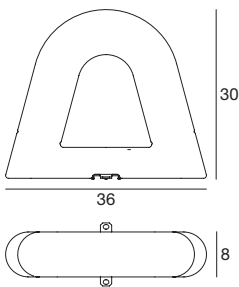

Accessories/Zubehör

14931 peg
Erdspeiß
▶ 448

7680 translucent
durchscheinend
2 x G9 7 W
220-240V (Incl.)
LED Bulbs available