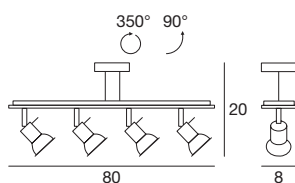

1155 aluminium / aluminium
4 x GU10 42 W
220-240V
LED Bulbs available