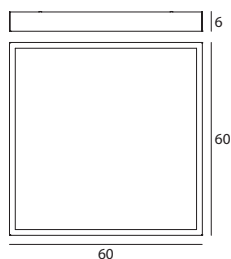

1. **7924** white / weiß
   7925 beton dark grey
   dunkles zementgrau
   45 W LED
   220-240V
   3000K - A 5918 lm
   CRI 90