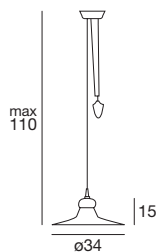

Mami

A suspension light in different models, with a design that evokes femininity and prettiness, like a long skirt moved by wind.

Materials: white ceramic casing with a brown decorative pattern; rust colour coated metal mounting frame; white sandblasted glass diffuser.

Eine Hängeleuchte mit verschiedenen Modellen und einer sehr femininen und anmutigen Form, die an einem langen, vom Wind bewegten Rock erinnert.

Material: Gehäuse aus weißer Keramik, verschönert mit einer aufgemalten Dekoration in Braun; Fassung aus Metall mit Lackierung in Rostbraun; Diffusor aus weißem sandgestrahltem Glas.

2644 rust / rost
1 x E14 30 W 220-240V
1 x E14 8 W 220-240V
LED Bulbs available

2645 rust / rost
1 x E27 46 W 220-240V
1 x E27 30 W 220-240V
LED Bulbs available

2646 rust / rost
1 x E27 46 W 220-240V
1 x E27 30 W 220-240V
LED Bulbs available

2638 rust / rost
1 x E27 46 W 220-240V
1 x E27 30 W 220-240V
LED Bulbs available