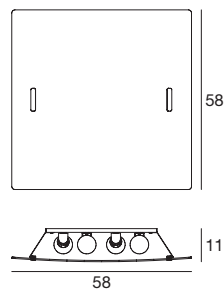

Florence

Intricate detail creates the suggestion of an embroidery that embellishes the wall and the ceiling.

Materials: glossy white coated metal mounting frame; white glass diffuser decorated with a floral silk-screened pattern.

Die Intarsien erinnern an Stickereien, die die Wand und die Decke verschönern.

Material: Fassung aus Metall mit Lackierung in Glanzweiß; Diffusor aus weißem Glas, verschönert mit Siebdruckaufdruck mit Blumenmotiv.

90196 white / weiß
1 x E27 57 W
220-240V
1 x E27 20 W
220-240V
LED Bulbs available

90197 white / weiß
2 x E27 57 W
220-240V
2 x E27 20 W
220-240V
LED Bulbs available

90198 white / weiß
4 x E27 57 W
220-240V
4 x E27 20 W
220-240V
LED Bulbs available