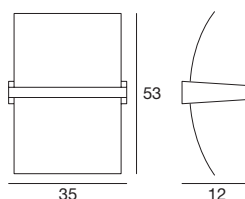

Light price

Metal

The balance between strong and delicate material elements creates a ceiling light or wall light that expresses a pure and straightforward beauty.

Materials: metal mounting frame with chrome-plated finish; white silk-screened and white sandblasted glass diffuser.

Die Harmonie zwischen starken und empfindlichen Elementen schafft eine Deckenleuchte oder Wandleuchte, in der eine reine und lineare Schönheit zum Ausdruck kommt.

Material: Fassung aus Metall mit Oberfläche in Chrom; Diffusor aus Glas mit weißem Siebdruckmotiv und aus weißem sandgestrahltem Glas.

1404 chrome / chrom
1 x R7s 120 W
114mm 220-240V (Incl.)

1405 chrome / chrom
1 x R7s 120 W
114mm 220-240V (Incl.)

1402 chrome / chrom
1 x R7s 120 W
114mm 220-240V (Incl.)

1400 chrome / chrom
1 x R7s 120 W
114mm 220-240V (Incl.)