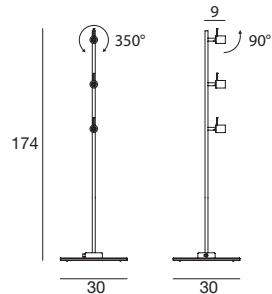

Spotty

A directional spotlight, at the service of practicality and maximum flexibility: a punctual light, to emphasize details of the space, an adjustable light to personalize every environment to the utmost.

Materials: transparent glass mounting frame; metal casing with chrome-plated finish.

Der schwenkbare Strahler überzeugt mit seiner Zweckmäßigkeit und Flexibilität: Ein Lichtkegel, der die Details im Raum betont, ein schwenkbares Licht, mit dem sich jedes Ambiente personalisieren lässt.

Material: Fassung aus transparentem Glas; Gehäuse aus Metall mit Oberfläche in Chrom.

1157 chrome / chrom
1 x GU10 42 W
220-240V
LED Bulbs available

1158 chrome / chrom
3 x GU10 42 W
220-240V
LED Bulbs available

7352 white / weiß
LED 1 x GU10 3 W
220-240V (Incl.)
1 x GU10 40 W
220-240V
LED Bulbs available

7350 white / weiß
LED 3 x GU10 3 W
220-240V (Incl.)
3 x GU10 40 W
220-240V
LED Bulbs available