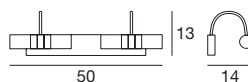

Accessories/Zubehör

KIT 01 kit for installation on walls [only for: 3670]
Kit Wandleuchte [nur für: 3670]

▶ 446

3670 chrome / chrom
2 x G9 33 W
220-240V (Incl.)
LED Bulbs available

3672 chrome / chrom
2 x G9 33 W
220-240V (Incl.)
LED Bulbs available

3674 chrome / chrom
4 x G9 33 W
220-240V (Incl.)
LED Bulbs available