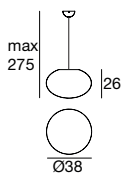

Oh! Smash

Technologically advanced light globes with round shapes that fill the room with an enveloping, welcoming light.

Materials: base in matt white coated metal or in white polyethylene; translucent polyethylene diffuser.

Leuchtkugeln mit modernster Technologie und runden Formen, die Wärme verbreiten und den Blick einfangen.

Material: Fuß aus Metall mit Lackierung in Mattweiß oder aus weißem Polyethylen; Diffusor aus durchscheinendem Polyethylen.