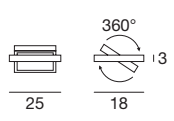

Girevole

A double emission wall light rotates on itself to direct its light toward the wall and towards the ceiling and floor, pandering to the most varied tastes.

Materials: metal mounting frame and frame with matt grey or chrome-plated finish; white sandblasted glass diffuser.

Diese zweiflämmige Wandleuchte dreht sich um sich selbst, um ihr Licht auf die Wand, die Decke und den Boden zu richten, ganz nach Belieben.

Material: Fassung und Rahmen aus Metall mit Oberfläche in Chrom oder Mattgrau. Diffusor aus weißem sandgestrahltem Glas.

4850 chrome / chrom
5100 grey / grau
1 x G9 48 W
220-240V (Incl.)
LED Bulbs available

4851 chrome / chrom
5101 grey / grau
1 x R7s 120 W
114mm 220-240V (Incl.)

4852 chrome / chrom
5102 grey / grau
2 x G5 24 W
220-240V (Incl.)