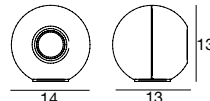

6610 chrome / chrom
6611 white / weiß
6842 wenge / wenge
2 x GU10 28 W
220-240V (Incl.)
LED Bulbs available