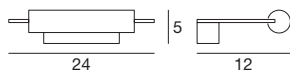

Single

A wall light that seems to offer light as if on a silver platter, with a diffuse light that envelops the whole luminaire.

Materials: chrome-plated metal casing; white silk-screened and white sandblasted glass diffuser.

Eine Wandleuchte, die das Licht wie auf einem Tablett serviert, mit einem diffusen Licht, das die ganze Leuchte umgibt.

Material: Gehäuse aus verchromtem Metall.
Diffusor aus sandgestrahltem Glas mit weißem Siebdruckmotiv.

3690 chrome / chrom
1 x R7s 80 W
75mm 220-240V (Incl.)