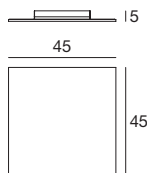

Dublight LED

A game of transparencies, a minimalist design, a well-ordered light that seems to appear out of nowhere and spread from the ceiling, firm and soft at the same time.

Materials: white wrinkle-effect coated metal mounting frame; satin-finished polymethylmethacrylate diffuser.

Ein Spiel mit Transparenz, ein minimalistisches Design, ein geordnetes Licht, das aus dem Nichts zu kommen scheint und sich entschieden und zugleich sanft von der Decke aus verteilt.

Material: Fassung aus Metall mit Lackierung in Weiß mit Schrumpflack; Diffusor aus satiniertem Polymethylmethacrylat.

7488 satin-finished /
satiniert
7 W LED
220-240V
3000K - A+ 767 lm
CRI 90

7489 satin-finished /
satiniert
23 W LED
220-240V
3000K - A+ 2835 lm
CRI 90

7490 satin-finished /
satiniert
42 W LED
220-240V
3000K - A+ 5010 lm
CRI 90

7491 satin-finished /
satiniert
35 W LED
220-240V
3000K - A+ 4253 lm
CRI 90