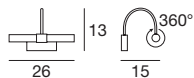

Accessories/Zubehör

KIT 01 kit for installation on walls [only for: 3657,3709,3654]
Kit Wandleuchte [nur für: 3657,3709,3654]

▶ 446