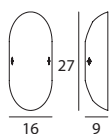

Light price

Bijoux

A ceiling and wall light that convey
th and a pleasant sense of hospitality.

Materials: amber coloured sandblasted glass
diffuser with rust colour decorative element.

Eine Deckenleuchte und eine Wandleuchte,
die Wärme und Gemütlichkeit verbreitet.

Material: Diffusor aus sandgestrahltem Glas
in der Farbe Bernstein mit einem dekorativen
Element in Rostbraun.

71876 amber / bernstein
1 x E27 46 W
220-240V
1 x E27 14 W
220-240V
LED Bulbs available