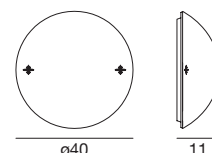

Light price

Bijoux

A ceiling and wall light that convey
th and a pleasant sense of hospitality.

Materials: amber coloured sandblasted glass
diffuser with rust colour decorative element.

Eine Deckenleuchte und eine Wandleuchte,
die Wärme und Gemütlichkeit verbreitet.

Material: Diffusor aus sandgestrahltem Glas
in der Farbe Bernstein mit einem dekorativen
Element in Rostbraun.

71876 amber / bernstein
1 x E27 46 W
220-240V
1 x E27 14 W
220-240V
LED Bulbs available

71879 amber / bernstein
2 x E27 46 W
220-240V
2 x E27 14 W
220-240V
LED Bulbs available

71882 amber / bernstein
1 x E27 46 W
220-240V
1 x E27 14 W
220-240V
LED Bulbs available

71885 amber / bernstein
2 x E27 46 W
220-240V
2 x E27 20 W
220-240V
LED Bulbs available