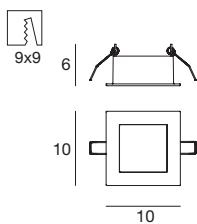

Accessories/Zubehör

KIT 0023 LED driver 20 W [only for: 7376-7934]
LED driver 20 W [nur für: 7376-7934]

▶ 444

7376 white / weiß
7934 beton dark grey
dunkles zementgrau
8 W LED
220-240V 500mA
3000K - A 912 lm
CRI 90

7381 white / weiß
7935 beton dark grey
dunkles zementgrau
8 W LED
220-240V
3000K - A 768 lm
CRI 90

7920 white / weiß
7921 beton dark grey
dunkles zementgrau
17 W LED
220-240V
3000K - A 2000 lm
CRI 90

7922 white / weiß
7923 beton dark grey
dunkles zementgrau
23 W LED
220-240V
3000K - A 2835 lm
CRI 90