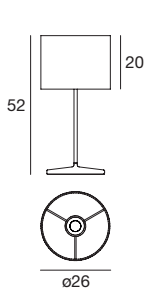

Kyria

A luminaire elegant in its simplicity that decorates the wall or a desk, with the taste and lightness of its own fabric.

Materials: matt white coated metal mounting frame; grey fabric diffuser.

Eine Leuchte mit eleganter Nüchternheit, die an die Wand passt wie auf einem Schreibtisch und mit Geschmack und der Leichtigkeit des Stoffs einrichtet.

Material: Fassung aus Metall mit Lackierung in Mattweiß; Diffusor aus grauem Stoff.

7331 grey / grau
1 x E27 46 W
220-240V
1 x E27 20 W
220-240V
LED Bulbs available

7330 grey / grau
1 x E27 116 W
220-240V
1 x E27 30 W
220-240V
LED Bulbs available