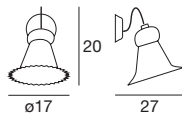

Mami

A wall or table light with a design that evokes femininity and prettiness, like a long skirt moved by the wind.

Materials: white ceramic casing with a brown decorative pattern; rust colour coated metal mounting frame; white sandblasted glass diffuser.

Eine Wandleuchte oder eine Tischleuchte mit einer sehr femininen und anmutigen Form, die an einem langen, vom Wind bewegten Rock erinnert.

Material: Gehäuse aus weißer Keramik, verschönert mit einer aufgemalten Dekoration in Braun; Fassung aus Metall mit Lackierung in Rostbraun; Diffusor aus weißem sandgestrahltem Glas.

2641 rust / rost
1 x E14 30 W 220-240V
1 x E14 8 W 220-240V
LED Bulbs available