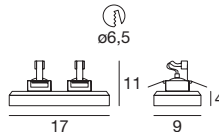

Accessories/Zubehör

1. **KIT 86** LED driver 50 W
     LED driver 50 W
   - **53510** Transformator 20-105 W @ 12 V - Halogen [only for: 6360,6361,6364,6370,6371,6374]
     Vorschaltgerät 20-105 W @ 12 V - Halogenlampen [nur für: 6360,6361,6364,6370,6371,6374]
   - **53520** Transformator 100-200 W @ 12 V - alogene
     Vorschaltgerät 100-200 W @ 12 V - Halogen
2. 444 - 445