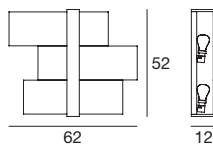

Light price

Triad

A movement, an interweaving of geometric elements that fit the wall or ceiling, playing with the room's design, furnishing interiors with their physicality.

Materials: mounting frame made of glossy white coated metal or walnut wood; diffuser made of white silk-screened glass or partly white and partly coloured silk-screened glass.

Eine Bewegung, ein Verschachteln geometrischer Elemente, die an der Wand oder an der Decke mit der Form des Raums spielen und ihn mit ihrer Präsenz einrichten.

Material: Fassung aus Metall mit Lackierung in Glanzweiß oder aus Nussbaum; Diffusor aus Glas mit weißem Siebdruckmotiv oder mit teilweise weißem und teilweise buntem Siebdruckmotiv.

90206 white / weiß
90222 white-lilac
weiß-lila
90228 walnut wood / nussbaum
1 x E27 57 W
220-240V
1 x E27 20 W
220-240V
LED Bulbs available

90207 white / weiß
90223 white-lilac
weiß-lila
90229 walnut wood / nussbaum
1 x E27 57 W
220-240V
1 x E27 20 W
220-240V
LED Bulbs available

90208 white / weiß
90224 white-lilac
weiß-lila
90230 walnut wood / nussbaum
2 x E27 57 W
220-240V
2 x E27 30 W
220-240V
LED Bulbs available

90209 white / weiß
90225 white-lilac
weiß-lila
90231 walnut wood / nussbaum
3 x E27 57 W
220-240V
3 x E27 30 W
220-240V
LED Bulbs available