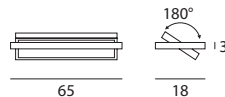

Girevole

A double emission wall light rotates on itself to direct its light toward the wall and towards the ceiling and floor, pandering to the most varied tastes.

Materials: metal mounting frame with chrome-plated finish; frame made of wenge; white sandblasted glass diffuser.

Diese zweiflämmige Wandleuchte dreht sich um sich selbst, um ihr Licht auf die Wand, die Decke und den Boden zu richten, ganz nach Belieben.

Material: Fassung aus Metall mit Oberfläche in Chrom; Rahmen aus Wenge; Diffusor aus weißem sandgestrahltem Glas.

360°

180°

15

18

25

18

65

18

95

18

4888 wengé / wenge
1 x G9 48 W
220-240V (Incl.)
LED Bulbs available

4889 wengé / wenge
1 x R7s 120 W
114mm 220-240V (Incl.)

4890 wengé / wenge
2 x G5 24 W
220-240V (Incl.)

4891 wengé / wenge
2 x G5 39 W
220-240V (Incl.)