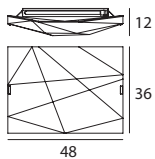

Face

The light of this ceiling or wall light spreads imaginatively from the many facets of the casing, sometimes more intensely, sometimes softer.

Materials: metal mounting frame with white wrinkle-effect finish; white silk-screened and white sandblasted glass diffuser.

Das Licht dieser Decken-oder Wandleuchte wird von den zahlreichen Facetten fantasievoll gebrochen und als starkes und weiches Licht reflektiert.

Material: Fassung aus Metall mit Oberfläche aus weißem Schrumpflack. Diffusor aus Glas mit weißem Siebdruckmotiv und aus weißem sandgestrahltem Glas.

7301 white / weiß
2 x 2G11 24 W
220-240V (Incl.)