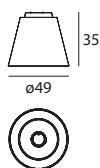

Vulcanino & Vulcanone LED

A small volcano, whether in suspension or attached to the ceiling, attracts attention by releasing a light that envelops the room.

Materials: translucent white linear polyethylene casing for diffused lighting; matt white coated metal mounting frame.

Ein kleiner Vulkan, hängend oder an der Decke, zieht die Aufmerksamkeit auf sich und strahlt ein Licht ab, das den Raum erfüllt.

Material: Leuchtkörper aus weißem durchscheinendem linearem Polyethylen; Fassung aus Metall mit Lackierung in Mattweiß.

10331 translucent dunkles zementgrau
21 W LED
220-240V
3000K - A 2914 lm
CRI 90

10336 translucent dunkles zementgrau
30 W LED
220-240V
3000K - A 3731 lm
CRI 90