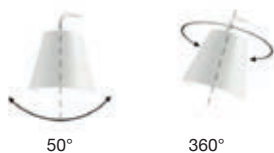

Conus LED Mini

Casing made of white or grey wrinkle-effect coated or polished aluminium; white sandblasted glass diffuser.

Materials: white or black or grey wrinkle-effect coated aluminium casing; white satin-finished polycarbonate diffuser.

Gehäuse aus glänzendem Aluminium oder mit Lackierung in Weiß mit Schrumpflack oder Grau mit Schrumpflack; Diffusor aus weißem sandgestrahltem Glas.

Material: Leuchte aus Aluminium mit Lackierung mit weißen, schwarzem oder grauem Schrumpflack; Diffusor aus satiniertem weißem Polycarbonat.

1. **7278** white / weiß
   - **7279** grey / grau
   - **7280** black / schwarz
2. 2 W
   220-240V
   3000K - A+ 200 lm
   CRI 90