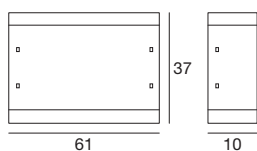

Ambra-Cristallo

On the ceiling or suspended, a luminaire that blends tastefully and gracefully the different colours and workings of glass.

Materials: mounting frame and casing made of metal with glossy white or brushed nickel finish; diffuser made of white and partly transparent sandblasted glass or of white and partly amber sandblasted glass.

Die Deckenleuchte oder Hängeleuchte vermischt mit ihren verschiedenen Farben und der Glasbearbeitung Geschmack mit Anmut.

Material: Fassung und Gehäuse aus Metall mit Lackierung in Glanzweiß oder mit Oberfläche aus gebürstetem Nickel; Diffusor aus weißem sandgestrahltem, teilweise transparentem Glas oder aus weißem und teilweise bernsteinfarbenem sandgestrahltem Glas.

4500 transparent-white
transparent-weiß

4530 amber-white
bernstein-weiß

2 x E27 46 W
220-240V

2 x E27 20 W
220-240V

LED Bulbs available

4501 transparent-white
transparent-weiß

4531 amber-white
bernstein-weiß

3 x E27 46 W
220-240V

3 x E27 20 W
220-240V

LED Bulbs available

4506 transparent-white
transparent-weiß

4536 amber-white
bernstein-weiß

1 x R7s 160 W
114mm 220-240V (Incl.)

4509 transparent-white
transparent-weiß

4539 amber-white
bernstein-weiß

1 x E27 77 W
220-240V

1 x E27 20 W
220-240V

LED Bulbs available