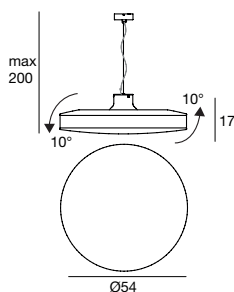

Move+

A circle suspended in the air tips at will, following your desire to play with the light.

Materials: White or black wrinkle-effect coated metal casing; translucent polyethylene diffuser; white or black fabric band.

Ein Kreis, der in der Luft schwebt und sich nach Belieben neigen lässt, sodass ganz nach Lust und Laune mit dem Licht gespielt werden kann.

Material: Leuchte aus Metall mit Lackierung mit weißem oder schwarzem Schrumpflack; Diffusor aus durchscheinendem Polyethylen; Streifen aus weißem oder schwarzem Stoff.

7823 white / weiß
7824 black / schwarz
1 x 2GX13 55 W
220-240V (Incl.)

7829 white / weiß
7830 black / schwarz
29 W LED
220-240V
3000K - A 3731 lm
CRI 90