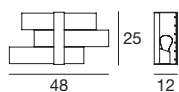

Light price

Triad

A movement, an interweaving of geometric elements that fit the wall or ceiling, playing with the room's design, furnishing interiors with their physicality.

Materials: mounting frame made of glossy white coated metal or walnut wood; diffuser made of white silk-screened glass or partly white and partly coloured silk-screened glass.

Eine Bewegung, ein Verschachteln geometrischer Elemente, die an der Wand oder an der Decke mit der Form des Raums spielen und ihn mit ihrer Präsenz einrichten.

Material: Fassung aus Metall mit Lackierung in Glanzweiß oder aus Nussbaum; Diffusor aus Glas mit weißem Siebdruckmotiv oder mit teilweise weißem und teilweise buntem Siebdruckmotiv.

90206 white / weiß
90222 white-lilac
weiß-lila
90228 walnut wood / nussbaum
1 x E27 57 W
220-240V
1 x E27 20 W
220-240V
LED Bulbs available