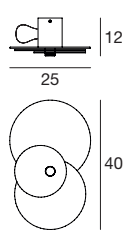

Light price

Hula Hoop

The movement of planets that appear superimposed, like an ellipse that withdraws or gives light to every step, for a luminaire that loves to play with the colours and perspective, on both the ceiling and the wall.

Materials: glossy white coated metal mounting frame; diffuser consisting of a white silk-screened and sandblasted glass element and two/three elements made of blue, yellow, red, orange and chrome polymethylmethacrylate.

Die Planeten verschieben sich auf ihrer Umlaufbahn und bilden eine Ellipse, deren Licht bei jedem Umlauf stärker oder schwächer wird, für eine Leuchte, die mit Farben und Perspektiven spielt und sich für die Decke und die Wand eignet.

Material: Fassung aus Metall mit Lackierung in Glanzweiß; Diffusor aus einem Element aus weißem sandgestrahltem Glas mit weißem Siebdruckmotiv und zwei oder drei Elemente aus Polymethylmethacrylat in den Farben Blau, Gelb, Rot, Orange und Chrom.

- **90213** blue-chrome-white
  blau-chrom-weiß
- **90234** red-chrome-white
  rot-chrom-weiß
- 1 x E27 57 W
  220-240V
- 1 x E27 20 W
  220-240V
  LED Bulbs available

- **90212** blue-yellow-chrome-white
  blau-gelbchrom-weiß
- **90235** red-orange-chrome-white
  rot -orange-chrom-weiß
- 2 x E27 57 W
  220-240V
- 2 x E27 20 W
  220-240V
  LED Bulbs available