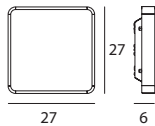

Al-book

An essential line traced by a square frame creates this wall light and ceiling light that offers a soft lighting, diffused from within sandblasted glass.

Materials: anodised aluminium frame; white sandblasted and silk-screened glass diffuser.

Charakteristisch für diese Wandleuchte und Deckenleuchte mit weichem Licht, das durch sandgestrahltes Glas fällt, ist die essentielle Form vom quadratischen Rahmen.

Material: Rahmen aus eloxiertem Aluminium. Diffusor aus sandgestrahltem Glas und mit weißem Siebdruckmotiv.