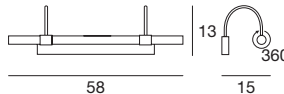

Accessories/Zubehör

KIT 01 kit for installation on walls [only for: 3657,3709,3654]
Kit Wandleuchte [nur für: 3657,3709,3654]

▶ 446