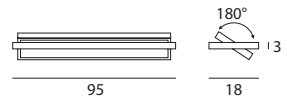

95

18

4888 wengé / wenge
1 x G9 48 W
220-240V (Incl.)
LED Bulbs available

4889 wengé / wenge
1 x R7s 120 W
114mm 220-240V (Incl.)

4890 wengé / wenge
2 x G5 24 W
220-240V (Incl.)

4891 wengé / wenge
2 x G5 39 W
220-240V (Incl.)