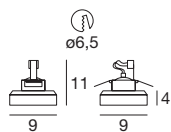

Accessories/Zubehör

1. **KIT 86** LED driver 50 W
     LED driver 50 W
   - **53510** Transformator 20-105 W @ 12 V - Halogen [only for: 6360,6361,6364,6370,6371,6374]
     Vorschaltgerät 20-105 W @ 12 V - Halogenlampen [nur für: 6360,6361,6364,6370,6371,6374]
   - **53520** Transformator 100-200 W @ 12 V - alogene
     Vorschaltgerät 100-200 W @ 12 V - Halogen
2. 444 - 445