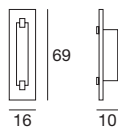

Tabula

A wall and ceiling light that offers in every position a visual effect of depth, from which the light emanates and spreads without revealing its source.

Materials: matt grey coated metal mounting frame; transparent and white sandblasted glass diffuser.

Wandleuchte und Deckenleuchte, die dem Raum in jeder Position Tiefe verleiht und ihr Licht verbreitet, ohne dass der Ursprung erkennbar ist.

Material: Fassung aus Metall mit Lackierung in Mattgrau. Diffusor aus transparentem Glas und weißem sandgestrahltem Glas.

5050 white / weiß
1 x G5 24 W
220-240V (Incl.)