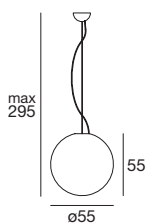

15169

traslucido
durchscheinend

1 x E27 46 W
220-240V

1 x E27 30 W
220-240V

LED Bulbs available

LED Bulbs RGB available

15170

traslucido
durchscheinend

1 x E27 57 W
220-240V

1 x E27 30 W
220-240V

LED Bulbs available

LED Bulbs RGB available