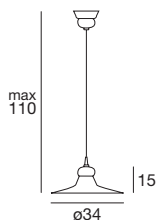

Mami

A suspension light in different models, with a design that evokes femininity and prettiness, like a long skirt moved by wind.

Materials: white ceramic casing with a brown decorative pattern; rust colour coated metal mounting frame; white sandblasted glass diffuser.

Eine Hängeleuchte mit verschiedenen Modellen und einer sehr femininen und anmutigen Form, die an einem langen, vom Wind bewegten Rock erinnert.

Material: Gehäuse aus weißer Keramik, verschönert mit einer aufgemalten Dekoration in Braun; Fassung aus Metall mit Lackierung in Rostbraun; Diffusor aus weißem sandgestrahltem Glas.

2644 rust / rost
1 x E14 30 W 220-240V
1 x E14 8 W 220-240V
LED Bulbs available

2645 rust / rost
1 x E27 46 W 220-240V
1 x E27 30 W 220-240V
LED Bulbs available

2646 rust / rost
1 x E27 46 W 220-240V
1 x E27 30 W 220-240V
LED Bulbs available

2638 rust / rost
1 x E27 46 W 220-240V
1 x E27 30 W 220-240V
LED Bulbs available