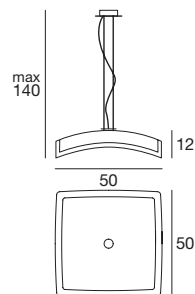

Ambra-Cristallo

On the ceiling or suspended, a luminaire that blends tastefully and gracefully the different colours and workings of glass.

Materials: mounting frame and casing made of metal with glossy white or brushed nickel finish; diffuser made of white and partly transparent sandblasted glass or of white and partly amber sandblasted glass.

Die Deckenleuchte oder Hängeleuchte vermischt mit ihren verschiedenen Farben und der Glasbearbeitung Geschmack mit Anmut.

Material: Fassung und Gehäuse aus Metall mit Lackierung in Glanzweiß oder mit Oberfläche aus gebürstetem Nickel; Diffusor aus weißem sandgestrahltem, teilweise transparentem Glas oder aus weißem und teilweise bernsteinfarbenem sandgestrahltem Glas.

4500 transparent-white
transparent-weiß

4530 amber-white
bernstein-weiß

2 x E27 46 W
220-240V

2 x E27 20 W
220-240V

LED Bulbs available

4501 transparent-white
transparent-weiß

4531 amber-white
bernstein-weiß

3 x E27 46 W
220-240V

3 x E27 20 W
220-240V

LED Bulbs available

4506 transparent-white
transparent-weiß

4536 amber-white
bernstein-weiß

1 x R7s 160 W
114mm 220-240V (Incl.)

4509 transparent-white
transparent-weiß

4539 amber-white
bernstein-weiß

1 x E27 77 W
220-240V

1 x E27 20 W
220-240V

LED Bulbs available