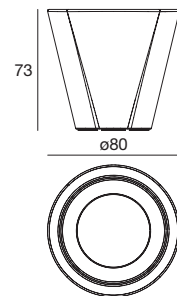

15059 translucent
durchscheinend
1 x E27 30 W
220-240V
1 x E27 14 W
220-240V
LED Bulbs available
LED Bulbs RGB available

15058 translucent
durchscheinend
6 W LED
500mA RGB - A

15051 translucent
durchscheinend
1 x E27 57 W
220-240V
1 x E27 30 W
220-240V
LED Bulbs available
LED Bulbs RGB available

15050 translucent
durchscheinend
18 W LED
500m RGB - A