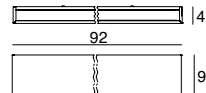

Box LED

A ceiling light and a wall light, defined by a thin square frame, leave room for the light, spread by a large sandblasted glass diffuser.

Materials: mounting frame in white wrinkle-effect coated metal or with beton dark grey finish; satin-finished polymethylmethacrylate diffuser.

Eine Deckenleuchte und eine Wandleuchte, die sich durch ihren schmalen quadratischen Rahmen auszeichnen und dem Licht Raum geben. Der große Diffusor aus sandgestrahltem Glas verbreitet diffuses Licht.

Material: Rahmen aus Metall mit Lackierung mit weißem Schrumpflack oder mit Oberfläche in dunklem Zementgrau; Diffusor aus satiniertem Polymethylmethacrylat.

7388 white / weiß
7398 beton dark grey
dunkles zementgrau
8 W LED
220-240V
3000K - A 690 lm
CRI 90

7384 white / weiß
7394 beton dark grey
dunkles zementgrau
15 W LED
220-240V
3000K - A 1890 lm
CRI 90

7386 white / weiß
7396 beton dark grey
dunkles zementgrau
28 W LED
220-240V
3000K - A 3780 lm
CRI 90

7387 white / weiß
7397 beton dark grey
dunkles zementgrau
42 W LED
220-240V
3000K - A 5412 lm
CRI 90