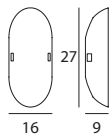

Light price

Liner

On the wall or ceiling, a luminaire that rediscovers the joy of simplicity, with a diffuse, soft and enveloping light for every environment.

Materials: glossy white coated metal mounting frame; white silk-screened and sandblasted glass diffuser.

Eine Leuchte für die Wand oder die Decke, die geschmackvolle Schlichtheit neu für sich entdeckt und jeden Raum in ihr diffuses Licht hüllt.

Material: Fassung aus Metall mit Lackierung in Glanzweiß; Diffusor aus sandgestrahltem Glass mit weißem Siebdruckmotiv.

71877 white / weiß
1 x E27 46 W 220-240V
1 x E27 14 W 220-240V
LED Bulbs available