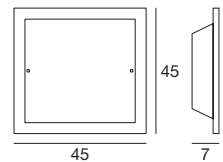

Light price

Piana

Whether as a wall or ceiling light, the geometric and simple beauty of a light traced by a square or rectangle that harmonizes with the environment's volumes.

Materials: glossy white coated metal mounting frame; transparent and white silk-screened glass diffuser.

Eine Wandleuchte und Deckenleuchte, charakterisiert durch die Geometrie und die schlichte Schönheit des Lichts, geschaffen von einem Quadrat oder Rechteck, das sich harmonisch in die Umgebung einfügt.

Material: Fassung aus Metall mit Lackierung in Glanzweiß; Diffusor aus transparentem Glass mit weißem Siebdruckmotiv.

71624 transparent / transparent
1 x R7s 80 W
75mm 220-240V (Incl.)

71625 transparent / transparent
1 x R7s 80 W
75mm 220-240V (Incl.)

71621 transparent / transparent
1 x R7s 80 W
75mm 220-240V (Incl.)

71622 transparent / transparent
1 x R7s 120 W
114mm 220-240V (Incl.)