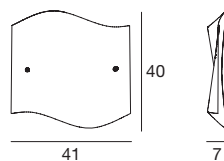

Light price

Onda

A fantasy of curves and folds, like a scarf caressed by the wind, a light wave that intrigues with its dynamism.

Materials: glossy white coated metal mounting frame; white or amber sandblasted or silk screened/sandblasted glass diffuser.

Ein Fantasiegebilde aus Kurven und Falten, wie ein Halstuch, das im Wind weht, eine Lichtwelle, die mit ihrer Dynamik Aufmerksamkeit erregt.

Material: Fassung aus Metall mit Lackierung in Glanzweiß; Diffusor aus sandgestrahltem Glas oder mit Siebdruckaufdruck/sandgestrahlt, in Weiß oder Bernstein Siebdruckmotiv.

358B881 white / weiß
358B921 amber / bernstein
 1 x E27 46 W
220-240V
 1 x E27 20 W
220-240V
LED Bulbs available

327B881 white / weiß
327B921 amber / bernstein
 2 x E27 57 W
220-240V
 2 x E27 20 W
220-240V
LED Bulbs available

2400 white / weiß
2403 amber / bernstein
 2 x E27 57 W
220-240V
 2 x E27 20 W
220-240V
LED Bulbs available

2405 white / weiß
2408 amber / bernstein
 3 x E27 57 W
220-240V
 3 x E27 20 W
220-240V
LED Bulbs available