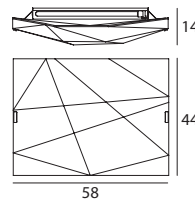

Face

The light of this ceiling or wall light spreads imaginatively from the many facets of the casing, sometimes more intensely, sometimes softer.

Materials: metal mounting frame with white wrinkle-effect finish; white silk-screened and white sandblasted glass diffuser.

Das Licht dieser Decken-oder Wandleuchte wird von den zahlreichen Facetten fantasievoll gebrochen und als starkes und weiches Licht reflektiert.

Material: Fassung aus Metall mit Oberfläche aus weißem Schrumpflack. Diffusor aus Glas mit weißem Siebdruckmotiv und aus weißem sandgestrahltem Glas.

7301 white / weiß
2 x 2G11 24 W
220-240V (Incl.)

7476 white / weiß
2 x E27 57 W
220-240V
2 x E27 20 W
220-240V
LED Bulbs available

7302 white / weiß
2 x 2G11 36 W
220-240V (Incl.)

7477 white / weiß
4 x E27 46 W
220-240V
4 x E27 20 W
220-240V
LED Bulbs available