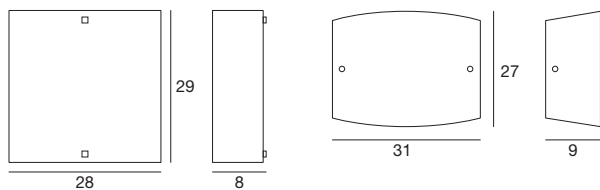

Light price

Wally

A double emission wall light and a ceiling light, elegant thanks to its minimalist and discreet lines.

Materials: glossy white coated metal mounting frame; white silk-screened and sandblasted glass diffuser.

Eine zweiflämmige Wandleuchte und Deckenleuchte, der ihre minimalistische und diskrete Form Eleganz verleiht.

Material: Fassung aus Metall mit Lackierung in Glanzweiß; Diffusor aus sandgestrahltem Glass mit weißem Siebdruckmotiv.

71570 white / weiß
1 x E27 46 W
220-240V
1 x E27 30 W
220-240V
LED Bulbs available

321B881 white / weiß
2 x E27 46 W
220-240V
2 x E27 20 W
220-240V
LED Bulbs available