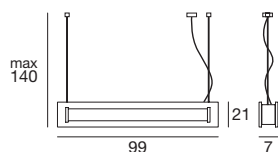

6044 white / weiß
2 x G5 39 W
220-240V (Incl.)

6049 white / weiß
2 x G5 80 W
220-240V (Incl.)

6054 white / weiß
2 x G5 39 W
220-240V (Incl.)

Gluèd

A wall, ceiling and suspension light with square and regular shapes offers a well-defined light, with double emission, to fit discreetly into any environment, in any style.