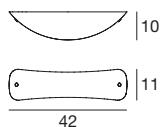

Candy

A weft of intersecting, sinuous lines traces this soft and airy ceiling light.

Materials: glossy white coated metal mounting frame; white glass or transparent crystal diffuser.

Geschwungene Lichtlinien, die sich überkreuzen, charakterisieren diese luftige und weiche Deckenleuchte.

Material: Fassung aus Metall mit Lackierung in Glanzweiß; Diffusor aus weißem Glas oder aus transparentem Kristallglas.

7058 white / weiß
7358 transparent / transparent
1 x E27 57 W 220-240V
1 x E27 20 W 220-240V
LED Bulbs available