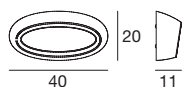

Modern

Gesso

A wall light that makes of the whiteness and materiality of the plaster its strong point, with soft and sensual lines.

Materials: mounting frame in glossy white coated metal; casing in white plaster; white sandblasted glass diffuser.

Eine Wandleuchte, die das strahlende Weiß und die Struktur vom Gips zu ihrem Vorteil nutzt und mit weichen, sanften Linien interpretiert.

Material: Fassung aus Metall mit Lackierung in Glanzweiß; Gehäuse aus weißem Gips; Diffusor aus weißem sandgestrahltem Glas.

7309 white / weiß
1 x 2G11 24 W
220-240V (Incl.)