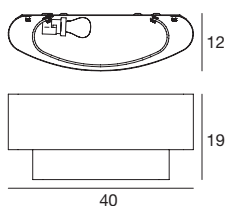

Light price

Matrioska

A light pulses and expands into a soft shell that leaves it free to express itself in all its whiteness, hovering from the ceiling or in midair.

Materials: white or gold-leaf effect coated metal casing; white sandblasted glass diffuser.

Ein Licht, das sich in einer Schale verbirgt, die das Licht umgibt und schützt, um sich dann in seiner ganzen Helligkeit zu entfalten und die Wand zu beleben.

Material: Gehäuse aus Metall mit Lackierung in Weiß oder Blattgold-Optik; Diffusor aus weißem sandgestrahltem Glas.

90240 white / weiß
90245 gold / gold
 1 x E27 46 W
220-240V
 1 x E27 20 W
220-240V
LED Bulbs available

90241 white / weiß
90246 gold / gold
 2 x E27 46 W
220-240V
 2 x E27 20 W
220-240V
LED Bulbs available