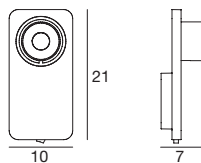

7895 white / weiß

7896 black / schwarz

7897 natural oak / Eiche natur

11 W LED
220-240V
3000K - A 1310 lm
CRI 90

7972 white / weiß

7973 black / schwarz

7974 natural oak / Eiche natur

5 W LED
220-240V
3000K - A 528 lm
CRI 90