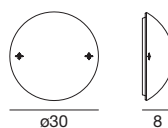

Light price

Bijoux

A ceiling and wall light that convey
th and a pleasant sense of hospitality.

Materials: amber coloured sandblasted glass
diffuser with rust colour decorative element.

Eine Deckenleuchte und eine Wandleuchte,
die Wärme und Gemütlichkeit verbreitet.

Material: Diffusor aus sandgestrahltem Glas
in der Farbe Bernstein mit einem dekorativen
Element in Rostbraun.

71876 amber / bernstein
1 x E27 46 W
220-240V
1 x E27 14 W
220-240V
LED Bulbs available