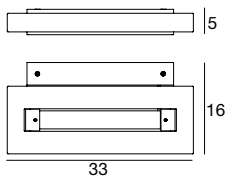

Shard

A wall light that sparks admiration. The light shines through the clear, sinuous glass redefining and embellishing spaces.

Aluminium casing with glossy finish or white wrinkle-effect; finely decorated transparent glass diffuser.

Eine Wandleuchte, die Bewunderung weckt, ein transparentes Glas mit geschwungenen Formen, das ein Licht abstrahlt, das den Raum neu definiert und aufwertet.

Leuchte aus Aluminium mit glänzender Oberfläche oder Weiß mit Schrumplack; Diffusor aus fein verarbeitetem, transparentem Glas.

7916 polished aluminium
glänzendem Aluminium

7917 polished aluminium
glänzendem Aluminium

7918 white / weiß
19 W LED
220-240V
3000K - A 1906 lm
CRI 90

7919 white / weiß
28 W LED
220-240V
3000K - A 2858 lm
CRI 90