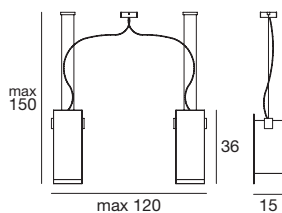

Light price

Triad

An interweaving of geometric elements which, when suspended, approach each other and join together in a configuration blending strength and a sense of perspective.

Materials: glossy white coated metal mounting frame; casing made of glossy white coated metal or of walnut wood; diffuser made of totally white silk-screened glass or white and orange or lilac silk-screened glass.

Ein Verschachteln geometrischer Elemente, die sich schwebend annähern und zu einer Form verbinden, in der Kraft und Perspektive zum Ausdruck kommen.

Material: Fassung aus Metall mit Lackierung in Glanzweiß; Gehäuse aus Metall mit Lackierung in Glanzweiß oder aus Nussbaum; Diffusor aus Glas mit weißem Siebdruckmotiv oder teilweise weißem und teilweise buntem Siebdruckmotiv in Orange oder Lila.

90210 white / weiß
90226 white-lilac
weiß-lila
90232 walnut wood / nussbaum
1 x E27 57 W
220-240V
1 x E27 30 W
220-240V
LED Bulbs available

90211 white / weiß
90227 white-lilac
weiß-lila
90233 walnut wood / nussbaum
2 x E27 57 W
220-240V
2 x E27 30 W
220-240V
LED Bulbs available