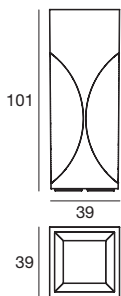

Accessories/Zubehör

1. **14930** outer casing
     Einbaugehäuse
   - **14937** peg
     Erdspeiß
   - **DMX** DMX accessories [only for: 15695]
     DMX-Zubehör [nur für: 15695]
2. 445 - 447 - 448 - 452