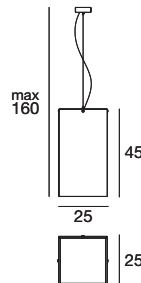

Gluèd

A suspension light, in several versions, with square and regular shapes offers a well-defined downwards-facing light, softer for observers, to fit with a discreet presence in any environment, in any style.

Materials: matt grey coated metal mounting frame; white silk-screened glass diffuser.

Eine Hängeleuchte in verschiedenen Ausführungen, mit kantigen, regelmäßigen Formen, die ein klar definiertes Licht nach unten und ein weiches Licht zum Betrachter liefert und sich diskret in jedes Ambiente und jeden Stil einfügt.

Material: Fassung aus Metall mit Lackierung in Mattgrau; Diffusor aus Glas mit weißem Siebdruckmotiv.

4897 white / weiß
1 x E27 57 W 220-240V
1 x E27 20 W 220-240V
LED Bulbs available

6668 white / weiß
1 x E27 77 W 220-240V
1 x E27 20 W 220-240V
LED Bulbs available

6678 white / weiß
1 x E27 77 W 220-240V
1 x E27 30 W 220-240V
LED Bulbs available

4899 white / weiß
2 x E27 57 W 220-240V
2 x E27 20 W 220-240V
LED Bulbs available