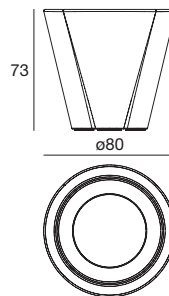

15059 translucent
durchscheinend
1 x E27 30 W
220-240V
1 x E27 14 W
220-240V
LED Bulbs available
LED Bulbs RGB available

15058 translucent
durchscheinend
6 W LED
500mA RGB - A

15051 translucent
durchscheinend
1 x E27 57 W
220-240V
1 x E27 30 W
220-240V
LED Bulbs available
LED Bulbs RGB available

15050 translucent
durchscheinend
18 W LED
500m RGB - A