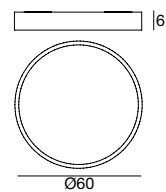

Circle Box

A ceiling light and wall light with a thin round frame, it lets light breathe through a large sandblasted glass diffuser and energy-saving LED technology.

Materials: mounting frame in white wrinkle-effect coated metal or with beton dark grey finish; satin-finished polymethylmethacrylate diffuser.

Eine Wand- und Deckenleuchte mit charakteristischem, schmalen rundem Rahmen, die dem Licht Raum gibt, das von einem großzügigen Lampenschirm aus sandgestrahltem Glas verbreitet wird. Mit energiesparenden und langlebenden LED-Leuchtmitteln.

Material: Rahmen aus Metall mit Lackierung mit weißem Schrumpflack oder mit Oberfläche in dunklem Zementgrau; Diffusor aus satiniertem Polymethylmethacrylat.

7926 white / weiß
7927 beton dark grey
dunkles zementgrau
5,5 W LED
220-240V
3000K - A 611 lm
CRI 90

7928 white / weiß
7929 beton dark grey
dunkles zementgrau
18 W LED
220-240V
3000K - A 2040 lm
CRI 90

7930 white / weiß
7931 beton dark grey
dunkles zementgrau
33 W LED
220-240V
3000K - A 4000 lm
CRI 90

7932 white / weiß
7933 beton dark grey
dunkles zementgrau
48 W LED
220-240V
3000K - A 5665 lm
CRI 90