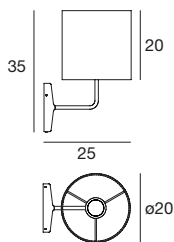

Kyria

A luminaire elegant in its simplicity that decorates the wall or falls gently from the ceiling, with the taste and lightness of its own fabric.

Materials: matt white coated metal mounting frame; grey fabric diffuser.

Eine Leuchte mit eleganter Nüchternheit, die an die Wand passt oder sanft von der Decke hängt und mit Geschmack und der Leichtigkeit des Stoffs einrichtet.

Material: Fassung aus Metall mit Lackierung in Mattweiß; Diffusor aus grauem Stoff.

7333 grey / grau
1 x E27 46 W 220-240V
1 x E27 20 W 220-240V
LED Bulbs available

7332 grey / grau
2 W LED 220-240V
3000K - A 110 lm CRI 90
1 x E27 46 W 220-240V
1 x E27 20 W 220-240V
LED Bulbs available

7334 grey / grau
1 x E27 116 W 220-240V
1 x E27 30 W 220-240V
LED Bulbs available