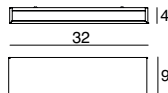

Box LED

A ceiling light and a wall light, defined by a thin square frame, leave room for the light, spread by a large sandblasted glass diffuser.

Materials: mounting frame in white wrinkle-effect coated metal or with beton dark grey finish; satin-finished polymethylmethacrylate diffuser.

Eine Deckenleuchte und eine Wandleuchte, die sich durch ihren schmalen quadratischen Rahmen auszeichnen und dem Licht Raum geben. Der große Diffusor aus sandgestrahltem Glas verbreitet diffuses Licht.

Material: Rahmen aus Metall mit Lackierung mit weißem Schrumpflack oder mit Oberfläche in dunklem Zementgrau; Diffusor aus satiniertem Polymethylmethacrylat.

7388 white / weiß
7398 beton dark grey
dunkles zementgrau
8 W LED
220-240V
3000K - A 690 lm
CRI 90

7384 white / weiß
7394 beton dark grey
dunkles zementgrau
15 W LED
220-240V
3000K - A 1890 lm
CRI 90

7386 white / weiß
7396 beton dark grey
dunkles zementgrau
28 W LED
220-240V
3000K - A 3780 lm
CRI 90

7387 white / weiß
7397 beton dark grey
dunkles zementgrau
42 W LED
220-240V
3000K - A 5412 lm
CRI 90