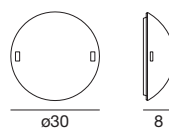

Light price

Liner

On the wall or ceiling, a luminaire that rediscovers the joy of simplicity, with a diffuse, soft and enveloping light for every environment.

Materials: glossy white coated metal mounting frame; white silk-screened and sandblasted glass diffuser.

Eine Leuchte für die Wand oder die Decke, die geschmackvolle Schlichtheit neu für sich entdeckt und jeden Raum in ihr diffuses Licht hüllt.

Material: Fassung aus Metall mit Lackierung in Glanzweiß; Diffusor aus sandgestrahltem Glass mit weißem Siebdruckmotiv.

71877 white / weiß
1 x E27 46 W 220-240V
1 x E27 14 W 220-240V
LED Bulbs available