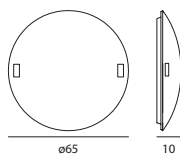

71889

white / weiß

3 x E27 46 W
220-240V

3 x E27 14 W
220-240V

LED Bulbs available

71892

white / weiß

4 x E27 46 W
220-240V

4 x E27 30 W
220-240V

LED Bulbs available