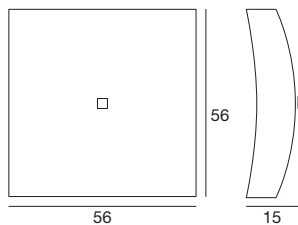

Light price

Sipario

A soft cloth is lifted suddenly as if to discover the surrounding environment, to then stop mid-fall, as if hung from the ceiling, softly illuminating the space.

Materials: glossy white coated metal mounting frame; white silk-screened glass diffuser.

Ein weicher Stoff, der sich unverhofft anhebt, als wolle er den Blick freigeben auf das, was darunter liegt, im Fall unterbrochen, als wäre er an der Decke aufgehängt, beleuchtet mit em Licht den Raum.

Material: Fassung aus Metall mit Lackierung in Glanzweiß; Diffusor aus Glas mit weißem Siebdruckmotiv.

73398 white / weiß
2 x E27 46 W
220-240V
2 x E27 14 W
220-240V
LED Bulbs available

73399 white / weiß
3 x E27 30 W
220-240V
3 x E27 20 W
220-240V
LED Bulbs available