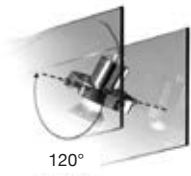

Spot

Orbis

A wall light that does not hide its light source but exalts it, leaving it free to move for maximum customization.

Materials: metal mounting frame with chrome-plated finish; transparent glass diffuser.

Eine Wandleuchte, die ihre Lichtquelle nicht verbirgt, sondern in den Vordergrund rückt, sodass sie bewegt werden kann und eine optimale Personalisierung erlaubt.

Material: Fassung aus Metall mit Oberfläche in Chrom. Diffusor aus transparentem Glas.

4600 chrome / chrom
1 x GU10 30 W
220-240V
LED Bulbs available

4602 chrome / chrom
2 x GU10 30 W
220-240V
LED Bulbs available

4603 chrome / chrom
3 x GU10 30 W
220-240V
LED Bulbs available