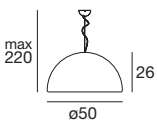

Eco+

10382

translucent
durchscheinend

1 x E27 46 W
220-240V

1 x E27 20 W
220-240V

LED Bulbs available
LED Bulbs RGB available