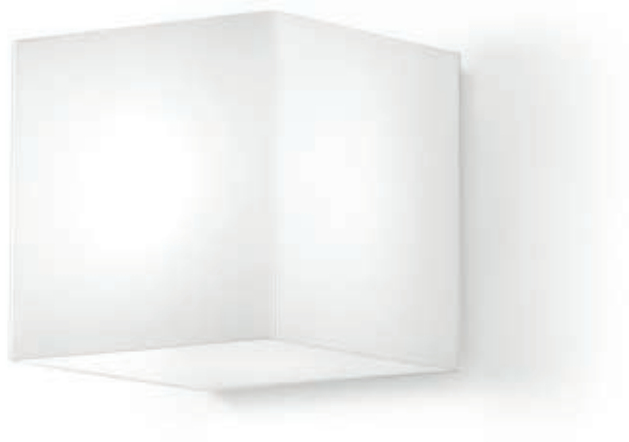

Dice

One die illuminates the wall joyfully: a fun double emission wall light.

Materials: transparent polycarbonate casing; white glass and white sandblasted glass diffuser.

Ein Würfel, der die Wand mit Heiterkeit beleuchtet: Eine freundliche zweiflämmige Wandleuchte.

Material: Gehäuse aus transparentem Polycarbonat. Diffusor aus weißem Glas und weißem sandgestrahltem Glas.

6906 white / weiß

1 x G9 7 W
220-240V (Incl.)

1 x G9 20 W
220-240V
LED Bulbs available