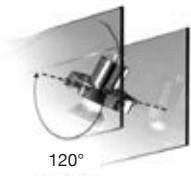

Spot

Orbis

A ceiling light that does not hide its light source but exalts it, leaving it free to move for maximum customization.

Materials: metal mounting frame with chrome-plated finish; transparent glass diffuser.

Eine Deckenleuchte, die ihre Lichtquelle nicht verbirgt, sondern in den Vordergrund rückt, sodass sie bewegt werden kann und eine optimale Personalisierung erlaubt.

Material: Fassung aus Metall mit Oberfläche in Chrom. Diffusor aus transparentem Glas.

4609 chrome / chrom
2 x GU10 30 W
220-240V
LED Bulbs available

4606 chrome / chrom
4 x GU10 30 W
220-240V
LED Bulbs available