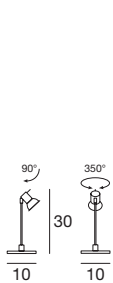

Spotty

A directional spotlight, at the service of practicality and maximum flexibility: a punctual light, to emphasize details of the space, an adjustable light to personalize every environment to the utmost.

Materials: transparent glass mounting frame; metal casing with chrome-plated finish.

Der schwenkbare Strahler überzeugt mit seiner Zweckmäßigkeit und Flexibilität: Ein Lichtkegel, der die Details im Raum betont, ein schwenkbares Licht, mit dem sich jedes Ambiente personalisieren lässt.

Material: Fassung aus transparentem Glas; Gehäuse aus Metall mit Oberfläche in Chrom.

1157 chrome / chrom
1 x GU10 42 W
220-240V
LED Bulbs available

1158 chrome / chrom
3 x GU10 42 W
220-240V
LED Bulbs available

7352 white / weiß
LED 1 x GU10 3 W
220-240V (Incl.)
1 x GU10 40 W
220-240V
LED Bulbs available

7350 white / weiß
LED 3 x GU10 3 W
220-240V (Incl.)
3 x GU10 40 W
220-240V
LED Bulbs available