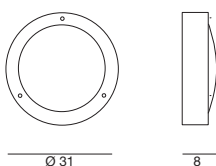

Boat

A ceiling and a wall light contain a light energy in the process of emerging, illuminating the environment

Materials: casing made of matt white or rust colour coated metal or of metal with brushed nickel or chrome-plated finish; white silk-screened and sandblasted glass diffuser.

Eine Deckenleuchte und eine Wandleuchte, die eine Lichtenergie zurückhalten, die darauf wartet, freigesetzt zu werden und den Raum zu beleuchten.

Material: Gehäuse aus Metall mit Lackierung in Mattweiß oder Rostbraun, oder mit Oberfläche aus gebürstetem Nickel oder Chrom; Diffusor aus sandgestrahltem Glas mit weißem Siebdruckmotiv.

- **6880** chrome / chrom
- **6881** white / weiß
- **6882** nickel / nickel
- **6883** rust / rost
- 1 x G9 33 W
  220-240V (Incl.)
  LED Bulbs available

- **6884** chrome / chrom
- **6885** white / weiß
- **6886** nickel / nickel
- **6887** rust / rost
- 1 x E27 57 W
  220-240V
- 1 x E27 20 W
  220-240V
  LED Bulbs available

- **2742BRA** white / weiß
- **2742K** chrome / chrom
- **2742NS** nickel / nickel
- **2742RU** rust / rost
- 2 x E27 46 W
  220-240V
- 2 x E27 20 W
  220-240V
  LED Bulbs available