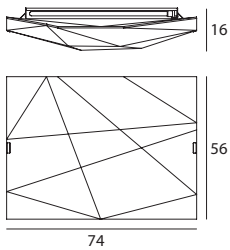

7303 white / weiß
2 x 2G11 80 W
220-240V (Incl.)