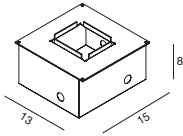

ITEM DESCRIPTION	COMPATIBLE ARTICLES	CODE

outer casings / einbauehäuse

Outer casing for installation on masonry
Einbauehäuse für die Installation in Mauerwerk

4720 - 4721 - 4722 - 4723

KIT 11