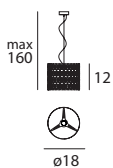

Gisèle

A game of small spirals, an interplay of hide-and-reveal that captivates the beholder, for a luminaire available as a suspension light, in various sizes.

Materials: matt white coated metal mounting frame and casing; white sandblasted glass diffuser.

Ein Spiel mit kleinen Spiralen, ein Versteckspiel, das neugierig macht, für eine Leuchte, die als Hängeleuchte in verschiedenen Größen erhältlich ist.

Material: Fassung und Gehäuse aus Metall mit Lackierung in Mattweiß. Diffusor aus weißem sandgestrahltem Glas.

6825 white / weiß
1 x G9 33 W
220-240V (Incl.)
1 x G9 7 W
220-240V
LED Bulbs available