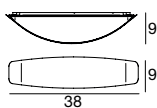

7811 chrome / chrom
7812 white / weiß
7815 beton light grey
helles Zementgrau
10 W LED
220-240V
3000K - A+ 1021 lm
CRI 90

7813 chrome / chrom
7814 white / weiß
7816 beton light grey
helles Zementgrau
13 W LED
220-240V
3000K - A+ 1477 lm
CRI 90

6924 chrome / chrom
6925 white / weiß
6914 beton light grey
helles Zementgrau
1 x G24Q-3 26W
220-240V (Incl.)

6922 chrome / chrom
6923 white / weiß
6913 beton light grey
helles Zementgrau
1 x 2G11 36W
220-240V (Incl.)