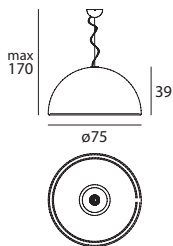

10600 translucent
durchscheinend
14 W LED
220-240V
3000K - A 70° 972 lm
LED 1 x E27 5 W
RGB (incl.)
LED Bulbs available