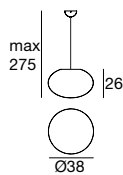

Oh! Smash

OUT

Technologically advanced light globes with round shapes that fill the room with an enveloping, welcoming light.

Materials: base in matt white coated metal or in white polyethylene; translucent polyethylene diffuser.

Leuchtkugeln mit modernster Technologie und runden Formen, die Wärme verbreiten und den Blick einfangen.

Material: Fuß aus Metall mit Lackierung in Mattweiß oder aus weißem Polyethylen; Diffusor aus durchscheinendem Polyethylen.

15213 translucide / translúcido

- 1 x E27 30W 220-240V
- 1 x E27 14W 220-240V

LED Bulbs available
LED Bulbs RGB available