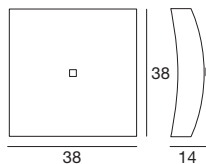

Light price

Sipario

A soft cloth is lifted suddenly as if to discover the surrounding environment, to then stop mid-fall, as if hung from the ceiling, softly illuminating the space.

Materials: glossy white coated metal mounting frame; white silk-screened glass diffuser.

Ein weicher Stoff, der sich unverhofft anhebt, als wolle er den Blick freigeben auf das, was darunter liegt, im Fall unterbrochen, als wäre er an der Decke aufgehängt, beleuchtet mit em Licht den Raum.

Material: Fassung aus Metall mit Lackierung in Glanzweiß; Diffusor aus Glas mit weißem Siebdruckmotiv.

73398 white / weiß
2 x E27 46 W
220-240V
2 x E27 14 W
220-240V
LED Bulbs available

73399 white / weiß
3 x E27 30 W
220-240V
3 x E27 20 W
220-240V
LED Bulbs available