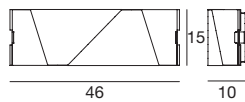

Face

The light of this pendant light spreads imaginatively from the many facets of the casing, sometimes more intensely, sometimes softer.

Materials: metal mounting frame with white wrinkle-effect finish; white silk-screened and white sandblasted glass diffuser.

Das Licht dieser Hängeleuchte wird von den zahlreichen Facetten fantasievoll gebrochen und als starkes und weiches Licht reflektiert.

Material: Fassung aus Metall mit Oberfläche aus weißem Schrumpflack. Diffusor aus Glas mit weißem Siebdruckmotiv und aus weißem sandgestrahltem Glas.