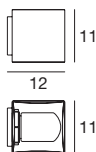

Dice

One die illuminates the wall joyfully: a fun double emission wall light.

Materials: transparent polycarbonate casing; white glass and white sandblasted glass diffuser.

Ein Würfel, der die Wand mit Heiterkeit beleuchtet: Eine freundliche zweiflämmige Wandleuchte.

Material: Gehäuse aus transparentem Polycarbonat. Diffusor aus weißem Glas und weißem sandgestrahltem Glas.

6906 white / weiß

1 x G9 7 W
220-240V (Incl.)

1 x G9 20 W
220-240V
LED Bulbs available