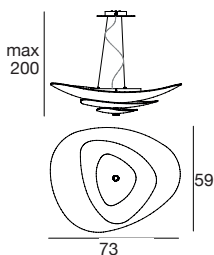

Light price

Moledro

A luminaire like a small statue, like stones left to recall a passage in remote lands, marks the way towards new, bright travels.

Materials: white sandblasted glass diffuser.

Eine Leuchte wie eine kleine Statue, wie Steine, die zur Erinnerung in fernen Ländern zurückgelassen wurden, ein Zeichen, das den Weg für neue leuchtende Reisen weist.

Material: Diffusor aus weißem sandgestrahltem Glas.

90238 white / weiß
3 x E27 46 W
220-240V
3 x E27 20 W
220-240V
LED Bulbs available

90239 white / weiß
3 x E27 46W
220-240V
3 x E27 20W
220-240V
LED Bulbs available