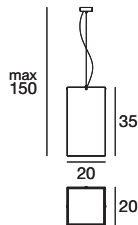

Gluèd

A suspension light, in several versions, with square and regular shapes offers a well-defined downwards-facing light, softer for observers, to fit with a discreet presence in any environment, in any style.

Materials: matt grey coated metal mounting frame; white silk-screened glass diffuser.

Eine Hängeleuchte in verschiedenen Ausführungen, mit kantigen, regelmäßigen Formen, die ein klar definiertes Licht nach unten und ein weiches Licht zum Betrachter liefert und sich diskret in jedes Ambiente und jeden Stil einfügt.

Material: Fassung aus Metall mit Lackierung in Mattgrau; Diffusor aus Glas mit weißem Siebdruckmotiv.

4897 white / weiß
1 x E27 57 W 220-240V
1 x E27 20 W 220-240V
LED Bulbs available

6668 white / weiß
1 x E27 77 W 220-240V
1 x E27 20 W 220-240V
LED Bulbs available

6678 white / weiß
1 x E27 77 W 220-240V
1 x E27 30 W 220-240V
LED Bulbs available

4899 white / weiß
2 x E27 57 W 220-240V
2 x E27 20 W 220-240V
LED Bulbs available