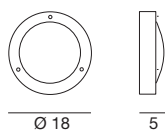

Boat

A ceiling and a wall light contain a light energy in the process of emerging, illuminating the environment

Materials: casing made of matt white or rust colour coated metal or of metal with brushed nickel or chrome-plated finish; white silk-screened and sandblasted glass diffuser.

Eine Deckenleuchte und eine Wandleuchte, die eine Lichtenergie zurückhalten, die darauf wartet, freigesetzt zu werden und den Raum zu beleuchten.

Material: Gehäuse aus Metall mit Lackierung in Mattweiß oder Rostbraun, oder mit Oberfläche aus gebürstetem Nickel oder Chrom; Diffusor aus sandgestrahltem Glas mit weißem Siebdruckmotiv.

- **6880** chrome / chrom
- **6881** white / weiß
- **6882** nickel / nickel
- **6883** rust / rost
- 1 x G9 33 W
  220-240V (Incl.)
  LED Bulbs available

- **6884** chrome / chrom
- **6885** white / weiß
- **6886** nickel / nickel
- **6887** rust / rost
- 1 x E27 57 W
  220-240V
- 1 x E27 20 W
  220-240V
  LED Bulbs available

- **2742BRA** white / weiß
- **2742K** chrome / chrom
- **2742NS** nickel / nickel
- **2742RU** rust / rost
- 2 x E27 46 W
  220-240V
- 2 x E27 20 W
  220-240V
  LED Bulbs available