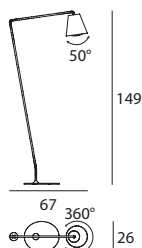

Conus LED

From the union of an elegant, cone-shaped screen, and a LED offering great energy savings and durability, comes a table luminaire or floor lamp that furnishes the room with style and discretion.

Materials: white or grey wrinkle-effect coated aluminium casing; white sandblasted glass diffuser.

Aus der Verbindung vom eleganten, kegelförmigen Lampenschirm mit langlebigen und energiesparenden LEDs ist eine Tischleuchte oder Stehleuchte entstanden, die mit minimalistischem und modernem Stil einrichtet.

Material: Gehäuse aus Aluminium mit Lackierung in Weiß oder Grau mit Schruppfack. Diffusor aus weißem sandgestrahltem Glas.

7281 white / weiß
7282 grey / grau
6 W LED
220-240V
3000K - A 657 lm
CRI 90

7284 white / weiß
7285 grey / grau
7 W LED
220-240V
3000K - A+ 750 lm
CRI 90