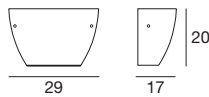

Cupolè

Made of spun glass, cleverly decorated by hand, a double emission wall light and a table luminaire with a look that's at once dynamic and reassuring.

Materials: metal casing with brushed nickel finish; wenge, white or aluminium coloured spun glass diffuser.

Das kunstvoll von Hand bemalte Schleuderglas verleiht der zweiflämmigen Wandleuchte und der Tischleuchte ein dynamisches und gleichzeitig vertrautes Aussehen.

Material: Gehäuse aus Metall mit Oberfläche aus gebürstetem Nickel; Diffusor aus Schleuderglas in der Farbe Wenge, Weiß oder Aluminium.

6311 wengé / wenge
6321 aluminium / aluminium
6381 white / weiß
1 x R7s 120 W
75mm 220-240V (Incl.)

6315 wengé / wenge
6325 aluminium / aluminium
6385 white / weiß
1 x G9 33 W
220-240V (Incl.)
1 x G9 7 W
220-240V
LED Bulbs available

6314 wengé / wenge
6324 aluminium / aluminium
6384 white / weiß
1 x E27 57 W
220-240V
1 x E27 20 W
220-240V
LED Bulbs available

6310 wengé / wenge
6320 aluminium / aluminium
6380 white / weiß
1 x E27 205 W
220-240V
LED Bulbs available