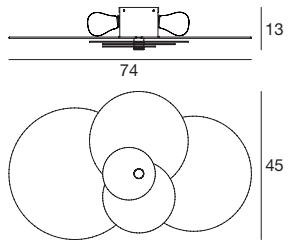

Light price

Hula Hoop

The movement of planets that appear superimposed, like an ellipse that withdraws or gives light to every step, for a luminaire that loves to play with the colours and perspective, on both the ceiling and the wall.

Materials: glossy white coated metal mounting frame; diffuser consisting of a white silk-screened and sandblasted glass element and two/three elements made of blue, yellow, red, orange and chrome polymethylmethacrylate.

Die Planeten verschieben sich auf ihrer Umlaufbahn und bilden eine Ellipse, deren Licht bei jedem Umlauf stärker oder schwächer wird, für eine Leuchte, die mit Farben und Perspektiven spielt und sich für die Decke und die Wand eignet.

Material: Fassung aus Metall mit Lackierung in Glanzweiß; Diffusor aus einem Element aus weißem sandgestrahltem Glas mit weißem Siebdruckmotiv und zwei oder drei Elemente aus Polymethylmethacrylat in den Farben Blau, Gelb, Rot, Orange und Chrom.

- **90213** blue-chrome-white
  blau-chrom-weiß
- **90234** red-chrome-white
  rot-chrom-weiß
- 1 x E27 57 W
  220-240V
- 1 x E27 20 W
  220-240V
  LED Bulbs available

- **90212** blue-yellow-chrome-white
  blau-gelbchrom-weiß
- **90235** red-orange-chrome-white
  rot -orange-chrom-weiß
- 2 x E27 57 W
  220-240V
- 2 x E27 20 W
  220-240V
  LED Bulbs available