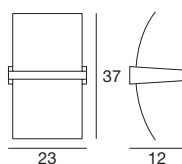

Light price

Metal

The balance between strong and delicate material elements creates a ceiling light or wall light that expresses a pure and straightforward beauty.

Materials: metal mounting frame with chrome-plated finish; white silk-screened and white sandblasted glass diffuser.

Die Harmonie zwischen starken und empfindlichen Elementen schafft eine Deckenleuchte oder Wandleuchte, in der eine reine und lineare Schönheit zum Ausdruck kommt.

Material: Fassung aus Metall mit Oberfläche in Chrom; Diffusor aus Glas mit weißem Siebdruckmotiv und aus weißem sandgestrahltem Glas.

1404 chrome / chrom
1 x R7s 120 W
114mm 220-240V (Incl.)

1405 chrome / chrom
1 x R7s 120 W
114mm 220-240V (Incl.)

1402 chrome / chrom
1 x R7s 120 W
114mm 220-240V (Incl.)

1400 chrome / chrom
1 x R7s 120 W
114mm 220-240V (Incl.)