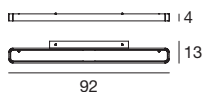

Al-book

An essential line traced by a rectangular frame creates this wall light and ceiling light that offer a soft lighting, diffused from within sandblasted glass.

Materials: anodised aluminium frame; diffuser made of white silk-screened and white sandblasted glass or white sandblasted polycarbonate.

Charakteristisch für diese Wandleuchte und Deckenleuchte mit weichem Licht, das durch sandgestrahltes Glas fällt, ist die essentielle Form vom rechteckigen Rahmen.

Materialien: Rahmen aus eloxiertem Aluminium. Diffusor aus Glas mit weißem Siebdruckmotiv und aus weißem sandgestrahltem Glas oder aus weißem sandgestrahltem Polycarbonat.

6953 aluminium / aluminium
1 x G5 39 W
220-240V (Incl.)