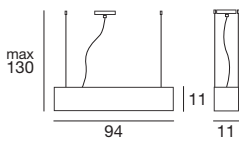

4884 white / weiß
2 x G5 39 W
220-240V (Incl.)

4885 white / weiß
2 x G5 54 W
220-240V (Incl.)