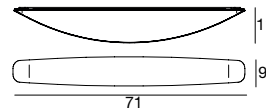

7811 chrome / chrom
7812 white / weiß
7815 beton light grey
helles Zementgrau
10 W LED
220-240V
3000K - A+ 1021 lm
CRI 90

7813 chrome / chrom
7814 white / weiß
7816 beton light grey
helles Zementgrau
13 W LED
220-240V
3000K - A+ 1477 lm
CRI 90

6924 chrome / chrom
6925 white / weiß
6914 beton light grey
helles Zementgrau
1 x G24Q-3 26W
220-240V (Incl.)

6922 chrome / chrom
6923 white / weiß
6913 beton light grey
helles Zementgrau
1 x 2G11 36W
220-240V (Incl.)