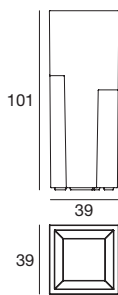

Accessories/Zubehör

1. **14930** outer casing
     Einbaugehäuse
   - **14937** peg
     Erdspieß
   - **DMX** DMX accessories [only for: 15675]
     DMX-Zubehör [nur für: 15675]
2. 445 - 447 - 448 - 452