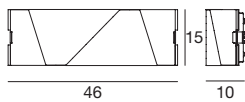

Face

The light of this pendant light spreads imaginatively from the many facets of the casing, sometimes more intensely, sometimes softer.

Materials: metal mounting frame with white wrinkle-effect finish; white silk-screened and white sandblasted glass diffuser.

Das Licht dieser Hängeleuchte wird von den zahlreichen Facetten fantasievoll gebrochen und als starkes und weiches Licht reflektiert.

Material: Fassung aus Metall mit Oberfläche aus weißem Schrumpflack. Diffusor aus Glas mit weißem Siebdruckmotiv und aus weißem sandgestrahltem Glas.