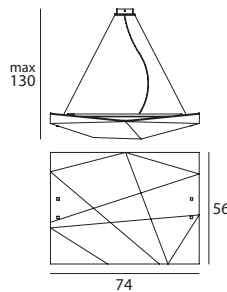

Face

The light of this pendant light spreads imaginatively from the many facets of the casing, sometimes more intensely, sometimes softer.

Materials: metal mounting frame with white wrinkle-effect finish; white silk-screened and white sandblasted glass diffuser.

Das Licht dieser Hängeleuchte wird von den zahlreichen Facetten fantasievoll gebrochen und als starkes und weiches Licht reflektiert.

Material: Fassung aus Metall mit Oberfläche aus weißem Schrumpflack. Diffusor aus Glas mit weißem Siebdruckmotiv und aus weißem sandgestrahltem Glas.

7304 white / weiß
1 x 2G11 24 W
220-240V (Incl.)

7479 white / weiß
2 x E27 46 W
220-240V
2 x E27 14 W
220-240V
LED Bulbs available

7300 white / weiß
2 x 2G11 55 W
220-240V (Incl.)

7475 white / weiß
4 x E27 46 W
220-240V
4 x E27 20 W
220-240V
LED Bulbs available