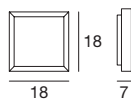

Light price

Frame

The simplicity of a basic line and the thickness of the light and materials define this wall and ceiling light, which comes in many different sizes.

Materials: wenge or cherry wood casing; white sandblasted and silk-screened glass diffuser.

Die schlichte, essentielle Form, das warme Licht und die Materialien charakterisieren diese Wandleuchte und Deckenleuchte, die in vielen Größen erhältlich ist.

Material: Gehäuse aus Kirschholz oder Wenge; Diffusor aus weißem sandgestrahltem Glas mit Siebdruckmotiv.

71900 wenge / wenge
71901 cherry wood / kirsche
1 x G9 20 W
220-240V (Incl.)
LED Bulbs available