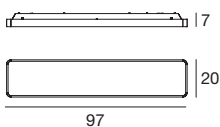

Al-book

An essential line traced by a rectangular frame creates this wall light and ceiling light that offer a soft lighting, diffused from within sandblasted glass.

Materials: anodised aluminium frame; diffuser made of white silk-screened and white sandblasted glass or white sandblasted polycarbonate.

Charakteristisch für diese Wandleuchte und Deckenleuchte mit weichem Licht, das durch sandgestrahltes Glas fällt, ist die essentielle Form vom rechteckigen Rahmen.

Materialien: Rahmen aus eloxiertem Aluminium. Diffusor aus Glas mit weißem Siebdruckmotiv und aus weißem sandgestrahltem Glas oder aus weißem sandgestrahltem Polycarbonat.

6953 aluminium / aluminium
1 x G5 39 W
220-240V (Incl.)

6951 aluminium / aluminium
2 x G5 39 W
220-240V (Incl.)

6952 aluminium / aluminium
2 x G5 54 W
220-240V (Incl.)