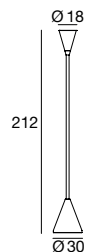

Accessories/Zubehör

KIT 0026 DIMMER 220-240V [only for: 7857 - 7858 - 7859 - 7860]

DIMMER 220-240V [nur für: 7857 - 7858 - 7859 - 7860]

▶ 444