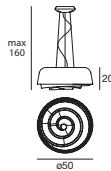

Rose

Like a flower that opens, offering its colours, a ceiling and suspension light that offers its light as a spontaneous manifestation of beauty and grace.

Materials: translucent white linear polyethylene diffuser; matt white coated metal casing.

Wie eine Blüte, die sich öffnet und ihre Farben zeigt, streckt sich die Deckenleuchte oder Hängeleuchte dem Licht entgegen in einer spontanen Manifestation von Schönheit und Anmut.

Material: Diffusor aus weißem durchscheinendem linearem Polyethylen; Gehäuse aus Metall mit Lackierung in Mattweiß.

7656 translucent
durchscheinend
2 x E27 46 W
220-240V
2 x E27 20 W
220-240V
LED Bulbs available

7655 translucent
durchscheinend
2 x E27 46 W
220-240V
2 x E27 20 W
220-240V
LED Bulbs available