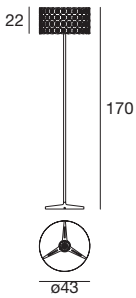

□ □ 850° Simply DIM

6820 white / weiß
 1 x E27 205 W
220-240V
LED Bulbs available