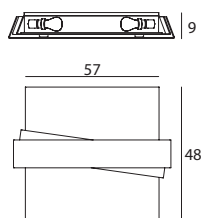

7290 white / weiß
7291 aluminium / aluminium
7289 black / schwarz
4 x E27 46 W 220-240V
4 x E27 20 W 220-240V
LED Bulbs available