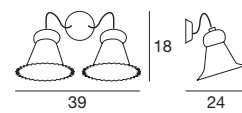

Mami

A wall or table light with a design that evokes femininity and prettiness, like a long skirt moved by the wind.

Materials: white ceramic casing with a brown decorative pattern; rust colour coated metal mounting frame; white sandblasted glass diffuser.

Eine Wandleuchte oder eine Tischleuchte mit einer sehr femininen und anmutigen Form, die an einem langen, vom Wind bewegten Rock erinnert.

Material: Gehäuse aus weißer Keramik, verschönert mit einer aufgemalten Dekoration in Braun; Fassung aus Metall mit Lackierung in Rostbraun; Diffusor aus weißem sandgestrahltem Glas.

2641 rust / rost
1 x E14 30 W 220-240V
1 x E14 8 W 220-240V
LED Bulbs available

2655 rust / rost
1 x E14 30 W 220-240V
1 x E14 8 W 220-240V
LED Bulbs available

2642 rust / rost
1 x E14 30 W 220-240V
1 x E14 8 W 220-240V
LED Bulbs available

2654 rust / rost
2 x E14 30 W 220-240V
2 x E14 8 W 220-240V
LED Bulbs available