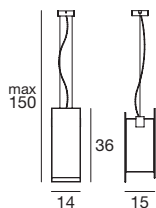

Light price

Triad

An interweaving of geometric elements which, when suspended, approach each other and join together in a configuration blending strength and a sense of perspective.

Materials: glossy white coated metal mounting frame; casing made of glossy white coated metal or of walnut wood; diffuser made of totally white silk-screened glass or white and orange or lilac silk-screened glass.

Ein Verschachteln geometrischer Elemente, die sich schwebend annähern und zu einer Form verbinden, in der Kraft und Perspektive zum Ausdruck kommen.

Material: Fassung aus Metall mit Lackierung in Glanzweiß; Gehäuse aus Metall mit Lackierung in Glanzweiß oder aus Nussbaum; Diffusor aus Glas mit weißem Siebdruckmotiv oder teilweise weißem und teilweise buntem Siebdruckmotiv in Orange oder Lila.

90210 white / weiß
90226 white-lilac
weiß-lila
90232 walnut wood / nussbaum
1 x E27 57 W
220-240V
1 x E27 30 W
220-240V
LED Bulbs available

90211 white / weiß
90227 white-lilac
weiß-lila
90233 walnut wood / nussbaum
2 x E27 57 W
220-240V
2 x E27 30 W
220-240V
LED Bulbs available