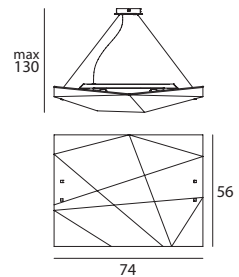

Face

The light of this pendant light spreads imaginatively from the many facets of the casing, sometimes more intensely, sometimes softer.

Materials: metal mounting frame with white wrinkle-effect finish; white silk-screened and white sandblasted glass diffuser.

Das Licht dieser Hängeleuchte wird von den zahlreichen Facetten fantasievoll gebrochen und als starkes und weiches Licht reflektiert.

Material: Fassung aus Metall mit Oberfläche aus weißem Schrumpflack. Diffusor aus Glas mit weißem Siebdruckmotiv und aus weißem sandgestrahltem Glas.

7304 white / weiß
1 x 2G11 24 W
220-240V (Incl.)

7479 white / weiß
2 x E27 46 W
220-240V
2 x E27 14 W
220-240V
LED Bulbs available

7300 white / weiß
2 x 2G11 55 W
220-240V (Incl.)

7475 white / weiß
4 x E27 46 W
220-240V
4 x E27 20 W
220-240V
LED Bulbs available