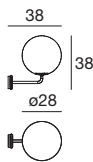

- **15176** white / weiß
- **15177** steel / stahl
- 1 x E27 30 W 220-240V
- 1 x E27 14 W 220-240V
- LED Bulbs available
- LED Bulbs RGB available

- **15171** white / weiß
- **15173** steel / stahl
- 1 x E27 30 W 220-240V
- 1 x E27 14 W 220-240V
- LED Bulbs available
- LED Bulbs RGB available

- **15174** white / weiß
- **15175** steel / stahl
- 1 x E27 46 W 220-240V
- 1 x E27 20 W 220-240V
- LED Bulbs available
- LED Bulbs RGB available