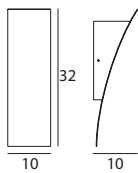

VI

A sinuous line traces an arc from which light emerges and expands in all directions, carpeting the ceiling.

Materials: glossy white coated metal mounting frame; coated metal casing with gold-or silver-leaf effect finish; white sandblasted and white silk-screened glass diffuser.

Eine sanft geschwungene Linie, die einen Bogen formt, aus dem das Licht entspringt und sich in alle Richtungen und an der Decke ausbreitet.

Material: Fassung aus Metall mit Lackierung in Glanzweiß; Gehäuse aus Metall mit Lackierung mit Blattgold-oder Blattsilber-Optik; Diffusor aus Glas mit weißem Siebdruckmotiv und aus weißem sandgestrahltem Glas.

6971 gold / gold
6972 silver / silber
1 x GU10 42 W
220-240V (Incl.)
LED Bulbs available