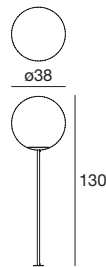

- **15176** white / weiß
- **15177** steel / stahl
- 1 x E27 30 W 220-240V
- 1 x E27 14 W 220-240V
- LED Bulbs available
- LED Bulbs RGB available

- **15171** white / weiß
- **15173** steel / stahl
- 1 x E27 30 W 220-240V
- 1 x E27 14 W 220-240V
- LED Bulbs available
- LED Bulbs RGB available

- **15174** white / weiß
- **15175** steel / stahl
- 1 x E27 46 W 220-240V
- 1 x E27 20 W 220-240V
- LED Bulbs available
- LED Bulbs RGB available