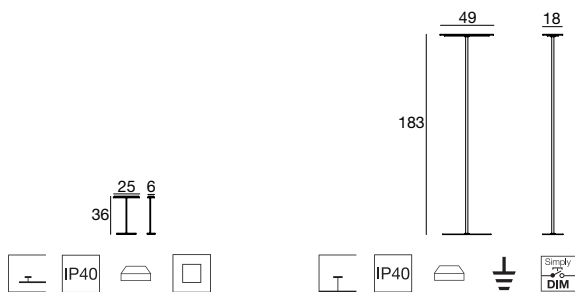

Dublight LED

A luminaire with a contemporary design and minimalist lines, it adds an inimitable touch of style to the lit environment and stands out for its elegance and character.

Materials: white wrinkle-effect coated metal mounting frame; satin-finished polymethylmethacrylate diffuser.

Eine Leuchte mit zeitgenössischem Design und minimalen Linien, ein stilvolles Element, das den Raum schmückt und mit seiner Persönlichkeit und Eleganz nicht unbemerkt bleibt.

Material: Fassung aus Metall mit Lackierung in Weiß mit Schrumpflack; Diffusor aus satiniertem Polymethylmethacrylat.

7495 satin-finished /
satiniert
7W LED
220-240V
3000K - A+ 836 lm
CRI 90

7496 satin-finished /
satiniert
28W LED
220-240V
3000K - A+ 3198 lm
CRI 90