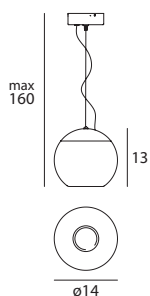

Pelota

A sphere suspended from the ceiling presents a shape that's both simple and ancient, with a discreet but intriguing presence.

Materials: mounting frame and casing made of matt white coated metal, with chrome-plated finish or wenge effect finish through sublimation.

Eine Kugel, die an der Decke aufgehängt durch eine sehr schlichte und ursprüngliche Form charakterisiert ist, die sich diskret, aber ansprechend in den Raum einfügt.

Material: Fassung und Gehäuse aus Metall mit Lackierung in Mattweiß und Oberfläche in Chrom oder mit Sublimationsdruck mit Wenge-Optik.

1. **6835** white / weiß
   6836 chrome / chrom
   6838 wenge / wenge
2. 1 x GU10 42 W
   220-240V (Incl.)
   LED Bulbs available