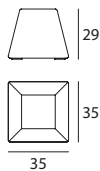

Accessories/Zubehör

1. **14060** anti-theft [only for: 15400,15401,15722]
     Diebstahlschutz [nur für: 15400,15401,15722]
   - **14063** anti-theft [only for: 15404,15405,15720]
     Diebstahlschutz [nur für: 15404,15405,15720]
   - **14931** peg
     Erdspieß
   - **DMX** DMX accessories [only for: 15400,15405]
     DMX-Zubehör [nur für: 15400,15405]
2. 445 - 448 - 450 - 452