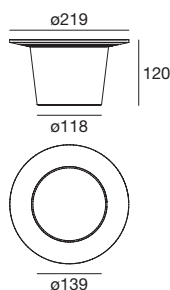

Hat

OUT

A huge hat welcomes people like a polite butler, its discreet light guides one's gaze and renders the luminaire particularly affable.

Materials: casing made of translucent white, black or translucent white and black linear polyethylene.

Concerning the finish, the first colour regards the diffusing casing, the second colour regards the upper coloured edge.

Ein enormer Hut, der die Menschen wie ein höflicher Butler empfängt, lenkt den Blick mit seinem diskreten Licht und ist ausgesprochen zuverlässig.

Material: Gehäuse aus weißem durchscheinendem linearem Polyethylen, aus schwarzem Polyethylen oder aus weißem durchscheinendem und schwarzem Polyethylen.

Für die oberfläche, erste Farbe bezieht sich auf den Körper, die zweite Farbe der höheren farbigen Rand.

- **15620** black-white
  schwarz-weiß
- **15621** white-black
  weiß-schwarz
- **15622** black-black
  schwarz-schwarz
- **15623** white-white
  weiß-weiß
  19 W LED
  220-240V
  3000K - A 1440 lm
  CRI 80

- **15624** black-white
  schwarz-weiß
- **15625** white-black
  weiß-schwarz
- **15626** black-black
  schwarz-schwarz
- **15627** white-white
  weiß-weiß

- **15628** black-white
  schwarz-weiß
- **15629** white-black
  weiß-schwarz
- **15630** black-black
  schwarz-schwarz
- **15631** white-white
  weiß-weiß
  29 W LED
  220-240V
  3000K - A 2016 lm
  CRI 80

- **15632** black-white
  schwarz-weiß
- **15633** white-black
  weiß-schwarz
- **15634** black-black
  schwarz-schwarz
- **15635** white-white
  weiß-weiß