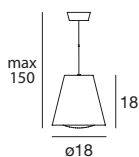

Conus LED

A cone-shaped suspension light provides a comfortable diffuse lighting thanks to its white sandblasted glass diffuser, with energy savings and long lasting LEDs.

Materials: casing made of white or grey wrinkle-effect coated or polished aluminium; white sandblasted glass diffuser.

Eine kegelförmige Hängeleuchte, die mit ihrem Diffusor aus weißem sandgestrahltem Glas ein behagliches Licht im Raum verbreitet. Mit langlebigen und energiesparenden LEDs.

Material: Gehäuse aus glänzendem Aluminium oder mit Lackierung in Weiß mit Schrumpflack oder Grau mit Schrumpflack; Diffusor aus weißem sandgestrahltem Glas.

7248 white / weiß
7249 grey / grau
6 W LED
220-240V
3000K - A 657 lm
CRI 90

7254 white / weiß
7255 grey / grau
7 W LED
220-240V
3000K - A+ 750 lm
CRI 90