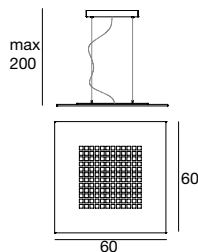

Dubmetal

Its modern, minimalist silhouette makes it a unique element of design: the metal features a refined style, and diffuses from its core a light that adds character to rooms and surfaces.

Material: White wrinkle-effect or satin-finished steel coated metal mounting frame and casing.

Wenn diese Leuchte mit ihren modernen und minimalistischen Linien zum Designerobjekt wird, ist sie wirklich unglaublich einzigartig: Das Metall enthüllt einen eleganten Stil, ein Herz, in dem ein Licht erstrahlt, das Flächen und Räumen Persönlichkeit verleiht.

Materials: Fassung und Leuchte aus Metall mit Lackierung mit weißem Schruppflack oder in satiniertem Stahl.

7865 white / weiß
7866 brushed steel / gebürstetem stahl
22 W LED
220-240V
3000K - A+ 2250 lm
CRI 90

7867 white / weiß
7868 brushed steel / gebürstetem stahl
32 W LED
220-240V
3000K - A+ 3500 lm
CRI 90

7869 white / weiß
7870 brushed steel / gebürstetem stahl
35 W LED
220-240V
3000K - A+ 4700 lm
CRI 90