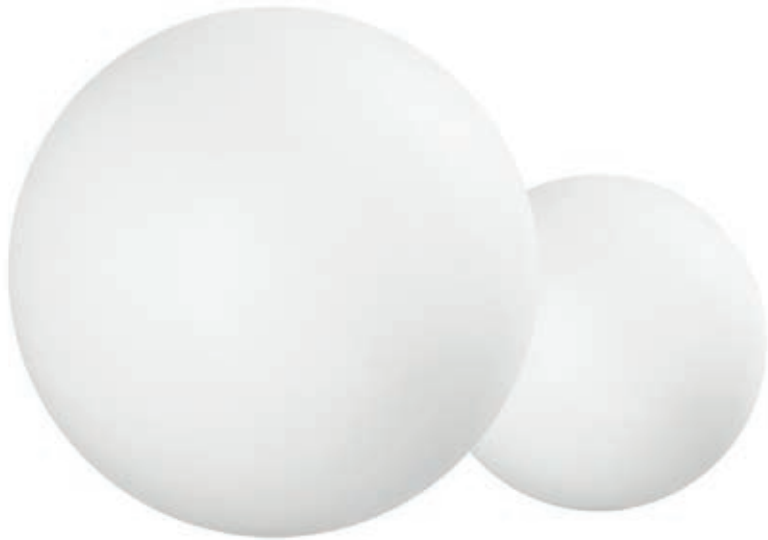

Oh! Surface

The perfection of the sphere, the naturalness of light, a pleasant presence in every space: alone or in company, a ceiling or wall lamp that knows how to decorate and illuminate with simplicity and spontaneity.

Materials: translucent white linear polyethylene casing for diffused lighting; white linear polyethylene base.

Die Perfektion der Kugel, die Natürlichkeit vom Licht, die angenehme Präsenz in jedem Raum: Eine Bodenoder Wandleuchte, die allein oder in Gesellschaft einen Raum mit Spontaneität und Schlichtheit einrichtet und beleuchtet.

Material: Leuchtkörper aus linearem, weißem, durchscheinendem Polyethylen; Fuß aus linearem, weißem Polyethylen.

  ø28	 ø38	 ø55	 ø74
10122 translucent durchscheinend 1 x E27 30 W 220-240V 1 x E27 14 W 220-240V LED Bulbs available LED Bulbs RGB available	10124 translucent durchscheinend 1 x E27 46 W 220-240V 1 x E27 20 W 220-240V LED Bulbs available LED Bulbs RGB available	10126 translucent durchscheinend 1 x E27 46 W 220-240V 1 x E27 30 W 220-240V LED Bulbs available LED Bulbs RGB available	10128 translucent durchscheinend 1 x E27 57 W 220-240V 1 x E27 30 W 220-240V LED Bulbs available LED Bulbs RGB available