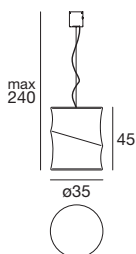

Cloè

The feel of a sheet of rice paper that folds on itself, wrapping around the light and making it soft and intriguing.

Materials: translucent white linear polyethylene casing for diffused lighting; white linear polyethylene base, or matt white coated metal mounting frame.

Das Gefühl von einem gefalteten Blatt Reispapier, das das Licht umgibt und ihm einen weichen und täuschenden Charakter verleiht.

Material: Leuchtkörper aus linearem, weißem, durchscheinendem Polyethylen; Fuß aus linearem, weißem Polyethylen, oder Fassung aus Metall mit Lackierung in Mattweiß.

10451 translucent
durchscheinend
1 x E27 46 W
220-240V
1 x E27 30 W
220-240V
LED Bulbs available
LED Bulbs RGB available

10450 translucent
durchscheinend
1 x E27 46 W
220-240V
1 x E27 30 W
220-240V
LED Bulbs available
LED Bulbs RGB available