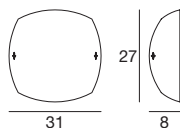

Light price

Bijoux

A ceiling and wall light that convey
th and a pleasant sense of hospitality.

Materials: amber coloured sandblasted glass
diffuser with rust colour decorative element.

Eine Deckenleuchte und eine Wandleuchte,
die Wärme und Gemütlichkeit verbreitet.

Material: Diffusor aus sandgestrahltem Glas
in der Farbe Bernstein mit einem dekorativen
Element in Rostbraun.

71876 amber / bernstein
1 x E27 46 W
220-240V
1 x E27 14 W
220-240V
LED Bulbs available