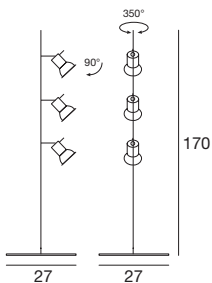

Spotty

A directional spotlight, at the service of practicality and maximum flexibility: a punctual light, to emphasize details of the space, an adjustable light to personalize every environment to the utmost.

Materials: transparent glass mounting frame; metal casing with chrome-plated finish.

Der schwenkbare Strahler überzeugt mit seiner Zweckmäßigkeit und Flexibilität: Ein Lichtkegel, der die Details im Raum betont, ein schwenkbares Licht, mit dem sich jedes Ambiente personalisieren lässt.

Material: Fassung aus transparentem Glas; Gehäuse aus Metall mit Oberfläche in Chrom.

1157 chrome / chrom
1 x GU10 42 W
220-240V
LED Bulbs available

1158 chrome / chrom
3 x GU10 42 W
220-240V
LED Bulbs available

7352 white / weiß
LED 1 x GU10 3 W
220-240V (Incl.)
1 x GU10 40 W
220-240V
LED Bulbs available

7350 white / weiß
LED 3 x GU10 3 W
220-240V (Incl.)
3 x GU10 40 W
220-240V
LED Bulbs available