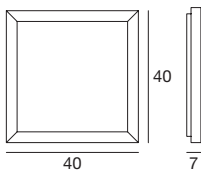

71911 aluminium / aluminium
1 x 2G10 36 W
220-240V (Incl.)

71905 aluminium / aluminium
1 x R7s 160 W
114mm 220-240V (Incl.)

71914 aluminium / aluminium
2 x 2G10 36 W
220-240V (Incl.)

71917 aluminium / aluminium
2 x G5 39 W
220-240V (Incl.)