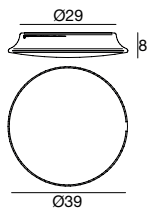

MyWhite

OUT

Modular, versatile lighting suggestively adorning an exterior wall, it can be adapted to the most diverse architectural styles with consistently original results.

Materials: white polyethylene base; translucent polyethylene diffuser.

Eine modulare und vielseitige Beleuchtung, die eine Außenwand auf eindrucksvolle Weise verziert und sich für eine originelle Einrichtung der unterschiedlichsten Architekturrichtungen eignet.

Material: Fuß aus weißem Polyethylen; Diffusor aus durchscheinendem Polyethylen.

7805 translucent
durchscheinend
10 W LED
220-240V
3000K - A+ 1122 lm
CRI 85

7806 translucent
durchscheinend
16 W LED
220-240V
3000K - A+ 1598 lm
CRI 85
**Emergency version
(3 hours) on demand**

7807 translucent
durchscheinend
10 W LED
220-240V
3000K - A+ 1122 lm
CRI 85

7808 translucent
durchscheinend
16 W LED
220-240V
3000K - A+ 1598 lm
CRI 85
**Emergency version
(3 hours) on demand**