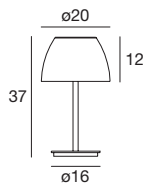

Cupolè

Made of spun glass, cleverly decorated by hand, a double emission wall light and a table luminaire with a look that's at once dynamic and reassuring.

Materials: metal casing with brushed nickel finish; wenge, white or aluminium coloured spun glass diffuser.

Das kunstvoll von Hand bemalte Schleuderglas verleiht der zweiflämmigen Wandleuchte und der Tischleuchte ein dynamisches und gleichzeitig vertrautes Aussehen.

Material: Gehäuse aus Metall mit Oberfläche aus gebürstetem Nickel; Diffusor aus Schleuderglas in der Farbe Wenge, Weiß oder Aluminium.

6311 wengé / wenge
6321 aluminium / aluminium
6381 white / weiß
1 x R7s 120 W
75mm 220-240V (Incl.)

6315 wengé / wenge
6325 aluminium / aluminium
6385 white / weiß
1 x G9 33 W
220-240V (Incl.)
1 x G9 7 W
220-240V
LED Bulbs available

6314 wengé / wenge
6324 aluminium / aluminium
6384 white / weiß
1 x E27 57 W
220-240V
1 x E27 20 W
220-240V
LED Bulbs available

6310 wengé / wenge
6320 aluminium / aluminium
6380 white / weiß
1 x E27 205 W
220-240V
LED Bulbs available