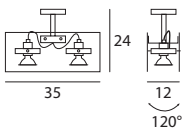

Spot

Orbis

A ceiling light that does not hide its light source but exalts it, leaving it free to move for maximum customization.

Materials: metal mounting frame with chrome-plated finish; transparent glass diffuser.

Eine Deckenleuchte, die ihre Lichtquelle nicht verbirgt, sondern in den Vordergrund rückt, sodass sie bewegt werden kann und eine optimale Personalisierung erlaubt.

Material: Fassung aus Metall mit Oberfläche in Chrom. Diffusor aus transparentem Glas.

4609 chrome / chrom
2 x GU10 30 W
220-240V
LED Bulbs available