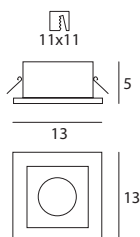

Accessories/Zubehör

1. **KIT 86** LED driver 50 W [only for: 4730,4731,4732,4733]
   LED driver 50 W [nur für: 4730,4731,4732,4733]
2. **KIT 11** outer casing [only for: 4720,4721,4722,4723]
   Einbaugehäuse [nur für: 4720,4721,4722,4723]
3. **KIT 12** outer casing [only for: 4730,4731,4732,4733]
   Einbaugehäuse [nur für: 4730,4731,4732,4733]
4. **53510** Transformer 20-105 W @ 12 V - Halogen
   Vorschaltgerät 20-105 W @ 12 V - Halogenlampen
5. **53520** Transformer 100-200 W @ 12 V - Halogen
   Vorschaltgerät 100-200 W @ 12 V - Halogen

▶ 444 - 445 - 447