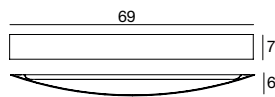

- **1140** white / weiß
- **1141** corten / corten
- **1146** beton light grey / helles zementgrau
  15 W LED
  220-240V
  3000K - A 1890 lm
  CRI 90

- **1143** white / weiß
- **1144** corten / corten
- **1147** beton light grey / helles zementgrau
  30 W LED
  220-240V
  3000K - A 3780 lm
  CRI 90