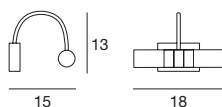

Accessories/Zubehör

KIT 01 kit for installation on walls [only for: 3670]
Kit Wandleuchte [nur für: 3670]

▶ 446

3670 chrome / chrom
2 x G9 33 W
220-240V (Incl.)
LED Bulbs available

3672 chrome / chrom
2 x G9 33 W
220-240V (Incl.)
LED Bulbs available

3674 chrome / chrom
4 x G9 33 W
220-240V (Incl.)
LED Bulbs available