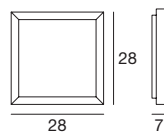

Light price

Frame

The simplicity of a basic line and the thickness of the light and materials define this wall and ceiling light, which comes in many different sizes.

Materials: wenge or cherry wood casing; white sandblasted and silk-screened glass diffuser.

Die schlichte, essentielle Form, das warme Licht und die Materialien charakterisieren diese Wandleuchte und Deckenleuchte, die in vielen Größen erhältlich ist.

Material: Gehäuse aus Kirschholz oder Wenge; Diffusor aus weißem sandgestrahltem Glas mit Siebdruckmotiv.

71900 wenge / wenge
71901 cherry wood / kirsche
1 x G9 20 W
220-240V (Incl.)
LED Bulbs available

71631 wenge / wenge
71632 cherry wood / kirsche
1 x R7s 80 W
75mm 220-240V (Incl.)