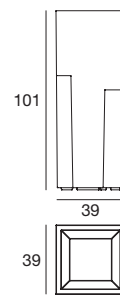

Accessories/Zubehör

1. **14930** outer casing
     Einbaugehäuse
   - **14937** peg
     Erdspieß
   - **DMX** DMX accessories [only for: 15675]
     DMX-Zubehör [nur für: 15675]
2. 445 - 447 - 448 - 452