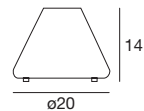

Light price

Blog LED

A ceiling, wall or table light, with a diffuser with smooth, organic lines, or geometric, decisive ones.

Materials: white coated plastic casing; white, lilac or orange acidetched glass diffuser.

Deckenleuchte, Wandleuchte oder Tischleuchte mit einem Diffusor mit weichen und natürlichen Linien oder mit einem geometrischen und strengen Design.

Material: Gehäuse aus Plastik mit Lackierung in Weiß; Diffusor aus Ätztglas in Weiß, Lila, oder Orange.

349B547 orange / orange

349B548 lilac / lila

349B601 white / weiß

LED 1 x E27 8 W
220-240V (Incl.)

1 x E27 46 W
220-240V

LED Bulbs available

340B547 orange / orange

340B548 lilac / lila

340B601 white / weiß

LED 1 x E27 8 W
220-240V (Incl.)

1 x E27 46 W
220-240V

LED Bulbs available

351B547 orange / orange

351B548 lilac / lila

351B601 white / weiß

LED 1 x E14 4 W
220-240V (Incl.)

1 x E14 46 W
220-240V

LED Bulbs available

342B547 orange / orange

342B548 lilac / lila

342B601 white / weiß

LED 1 x E14 4 W
220-240V (Incl.)

1 x E14 46 W
220-240V

LED Bulbs available