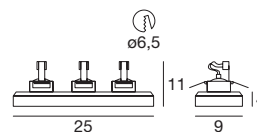

Accessories/Zubehör

1. **KIT 86** LED driver 50 W
     LED driver 50 W
   - **53510** Transformator 20-105 W @ 12 V - Halogen [only for: 6360,6361,6364,6370,6371,6374]
     Vorschaltgerät 20-105 W @ 12 V - Halogenlampen [nur für: 6360,6361,6364,6370,6371,6374]
   - **53520** Transformator 100-200 W @ 12 V - alogene
     Vorschaltgerät 100-200 W @ 12 V - Halogen
2. 444 - 445