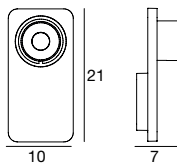

7895 white / weiß

7896 black / schwarz

7897 natural oak / Eiche natur

11 W LED
220-240V
3000K - A 1310 lm
CRI 90

7972 white / weiß

7973 black / schwarz

7974 natural oak / Eiche natur

5 W LED
220-240V
3000K - A 528 lm
CRI 90