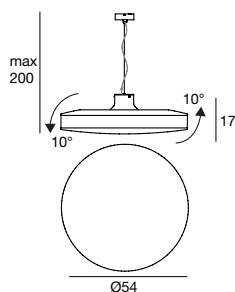

Move+

A circle suspended in the air tips at will, following your desire to play with the light.

Materials: White or black wrinkle-effect coated metal casing; translucent polyethylene diffuser; white or black fabric band.

Ein Kreis, der in der Luft schwebt und sich nach Belieben neigen lässt, sodass ganz nach Lust und Laune mit dem Licht gespielt werden kann.

Material: Leuchte aus Metall mit Lackierung mit weißem oder schwarzem Schrumpflack; Diffusor aus durchscheinendem Polyethylen; Streifen aus weißem oder schwarzem Stoff.

7823 white / weiß
7824 black / schwarz
1 x 2GX13 55 W
220-240V (Incl.)

7829 white / weiß
7830 black / schwarz
29 W LED
220-240V
3000K - A 3731 lm
CRI 90