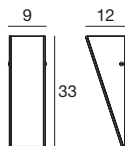

Modern

Gluèd

An wall light with square and regular shapes offers a well-defined light towards the wall, and a softer light towards observers, to fit discreetly in any environment, with any style.

Materials: glossy white coated metal mounting frame;
white silk-screened glass diffuser.

Eine Wandleuchte mit kantigen, regelmäßigen Formen, die ein klar definiertes Licht zur Wand und ein weiches Licht zum Betrachter liefert und sich diskret in jedes Ambiente und jeden Stil einfügt.

Material: Fassung aus Metall mit Lackierung in Glanzweiß; Diffusor aus Glas mit weißem Siebdruckmotiv.

6736 white / weiß
1 x 2G11 18 W
220-240V (Incl.)

6737 white / weiß
1 x 2G10 36 W
220-240V (Incl.)