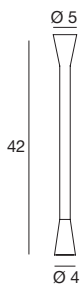

Accessories/Zubehör

1. **KIT 72** LED driver 20 W [only for: 7223,7224]
   LED driver 20 W [nur für: 7223,7224]
2. **KIT 73** LED driver 8 W [only for: 7223,7224]
   LED driver 8 W [nur für: 7223,7224]

▶ 444 - 445

1. **7223** white / weiß
   7224 black / schwarz
   2 W LED
   500mA
   3000K - A++ 200 lm
   CRI 90