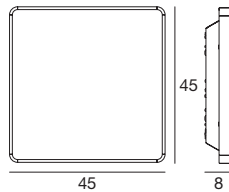

Al-book

An essential line traced by a square frame creates this wall light and ceiling light that offers a soft lighting, diffused from within sandblasted glass.

Materials: anodised aluminium frame; white sandblasted and silk-screened glass diffuser.

Charakteristisch für diese Wandleuchte und Deckenleuchte mit weichem Licht, das durch sandgestrahltes Glas fällt, ist die essentielle Form vom quadratischen Rahmen.

Material: Rahmen aus eloxiertem Aluminium. Diffusor aus sandgestrahltem Glas und mit weißem Siebdruckmotiv.

6947 aluminium / aluminium
1 x GX53 9 W
220-240V (Incl.)

6948 aluminium / aluminium
1 x 2G10 24 W
220-240V (Incl.)

6949 aluminium / aluminium
3 x 2G11 24 W
220-240V (Incl.)

6950 aluminium / aluminium
4 x 2G11 55 W
220-240V (Incl.)