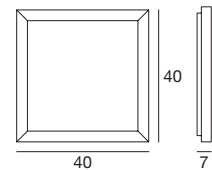

Light price

Frame

The simplicity of essential lines, the softness of the light and the strength of metal define this wall and ceiling light, which comes in many different sizes.

Materials: casing made of wood with metalized aluminium finish; white sandblasted silk-screened glass diffuser.

Die schlichte, essentielle Form, das weiche Licht und die Stärke vom Metall charakterisieren diese Wandleuchte und Deckenleuchte, die in vielen Größen erhältlich ist.

Material: Gehäuse aus Wenge oder Kirschholz, oder aus Holz mit Oberfläche aus metallisiertem Aluminium; Diffusor aus weißem sandgestrahltem Glas mit Siebdruckmotiv.

71902 aluminium / aluminium
1 x G9 20 W
220-240V (Incl.)
LED Bulbs available

71903 aluminium / aluminium
1 x R7s 80 W
75mm 220-240V (Incl.)

71908 aluminium / aluminium
1 x 2G10 18 W
220-240V (Incl.)

71904 aluminium / aluminium
1 x R7s 120 W
114mm 220-240V (Incl.)