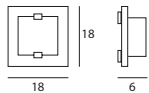

Tabula

A table luminaire or wall and ceiling light, offering in every position a visual effect of depth, from which the light emanates and spreads without revealing its source.

Materials: matt grey coated metal mounting frame; transparent and white sandblasted glass diffuser.

Tischleuchte oder Wandleuchte und Deckenleuchte, die dem Raum in jeder Position Tiefe verleiht und ihr Licht verbreitet, ohne dass der Ursprung erkennbar ist.

Material: Fassung aus Metall mit Lackierung in Mattgrau. Diffusor aus transparentem Glas und weißem sandgestrahltem Glas.

6034 white
weiß
1 x G9 33 W
220-240V (Incl.)
LED Bulbs available