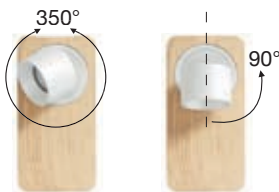

Beebo

Imaginative and versatile, Beebo is ideal to create evocative interplays of light and shadows and drive the gaze to the details embellishing an interior.

Materials: casing in white or black wrinkle-effect coated aluminium or with a oak wood cover; transparent polycarbonate diffuser; 45° spotlight optics.

Kreativ und vielseitig, ideal für eindrucksvolle Licht- und Schattenspiele, die die Aufmerksamkeit auf die Details lenken, die den Raum zu etwas ganz besonderem machen.

Material: Leuchte aus Aluminium mit Lackierung mit weißem oder schwarzem Schruppflack oder mit Abdeckung aus Eichenholz; Diffusor aus transparentem Polycarbonat; Optik vom Spot 45°.

Modularity / Modularität: