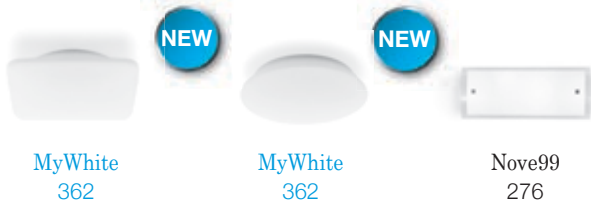

Mille LED
108

Moledro
250

Move+
48

My White
360

Ceiling lamp

Deckenleuchte

K-L-M-N

MyWhite
362