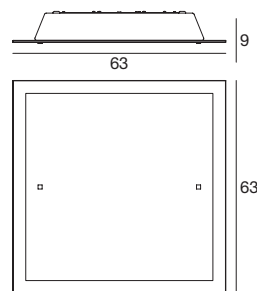

Light price

Luminosa

The strength and geometry of a simple form but one of great impact, which collects the light to spread it softly in every direction.

Materials: translucent white linear polyethylene casing; transparent glass and white silk-screened glass diffuser.

Die Kraft und Geometrie einer schlichten, aber wirkungsvollen Form, die das Licht sammelt, um es dann weich in alle Richtungen abzustrahlen.

Material: Gehäuse aus linearem, weißem, durchscheinendem Polyethylen; Diffusor aus transparentem Glas und weißem sandgestrahltem Glas.

71690 transparent / transparent
1 x E27 20 W 220-240V
1 x E27 20 W 220-240V
LED Bulbs available

71691 transparent / transparent
2 x E27 20 W 220-240V
2 x E27 20 W 220-240V
LED Bulbs available

71692 transparent / transparent
3 x E27 20 W 220-240V
3 x E27 20 W 220-240V
LED Bulbs available