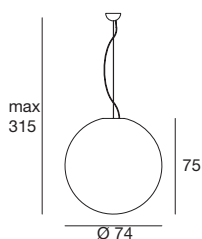

15169

traslucido
durchscheinend

1 x E27 46 W
220-240V

1 x E27 30 W
220-240V

LED Bulbs available

LED Bulbs RGB available

15170

traslucido
durchscheinend

1 x E27 57 W
220-240V

1 x E27 30 W
220-240V

LED Bulbs available

LED Bulbs RGB available