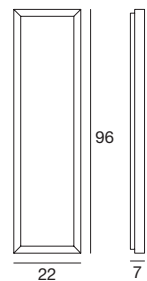

71911 aluminium / aluminium
1 x 2G10 36 W
220-240V (Incl.)

71905 aluminium / aluminium
1 x R7s 160 W
114mm 220-240V (Incl.)

71914 aluminium / aluminium
2 x 2G10 36 W
220-240V (Incl.)

71917 aluminium / aluminium
2 x G5 39 W
220-240V (Incl.)