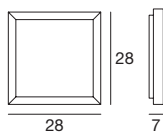

Light price

Frame

The simplicity of a basic line and the thickness of the light and materials define this wall and ceiling light, which comes in many different sizes.

Materials: wenge or cherry wood casing; white sandblasted and silk-screened glass diffuser.

Die schlichte, essentielle Form, das warme Licht und die Materialien charakterisieren diese Wandleuchte und Deckenleuchte, die in vielen Größen erhältlich ist.

Material: Gehäuse aus Kirschholz oder Wenge; Diffusor aus weißem sandgestrahltem Glas mit Siebdruckmotiv.

71900 wenge / wenge
71901 cherry wood / kirsche
1 x G9 20 W
220-240V (Incl.)
LED Bulbs available

71631 wenge / wenge
71632 cherry wood / kirsche
1 x R7s 80 W
75mm 220-240V (Incl.)