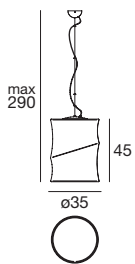

15454 translucent
durchscheinend

1 x E27 46 W
220-240V

1 x E27 30 W
220-240V

LED Bulbs available

LED Bulbs RGB available