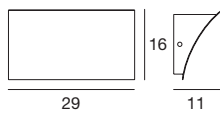

VI

A sinuous line traces an arc from which light emerges and expands in all directions, carpeting the ceiling.

Materials: glossy white coated metal mounting frame; coated metal casing with gold-or silver-leaf effect finish; white sandblasted and white silk-screened glass diffuser.

Eine sanft geschwungene Linie, die einen Bogen formt, aus dem das Licht entspringt und sich in alle Richtungen und an der Decke ausbreitet.

Material: Fassung aus Metall mit Lackierung in Glanzweiß; Gehäuse aus Metall mit Lackierung mit Blattgold-oder Blattsilber-Optik; Diffusor aus Glas mit weißem Siebdruckmotiv und aus weißem sandgestrahltem Glas.

6971 gold / gold
6972 silver / silber
1 x GU10 42 W
220-240V (Incl.)
LED Bulbs available