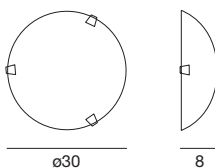

Light price

Delta

A ceiling and a wall light that looks like leavening bread that gives off a fragrance made of light, velvety and enveloping.

Materials: glossy white coated metal mounting frame; white or amber sandblasted silk-screened glass diffuser.

Eine Deckenleuchte und eine Wandleuchte erweckt den Eindruck von frischem Brot, das nach Licht duftet, samtig und gemütlich.

Material: Fassung aus Metall mit Lackierung in Glanzweiß; Diffusor aus satiniertem Glas mit weißem oder bernsteinfarbenem Siebdruckmotiv.

3435 white / weiß
3445 amber / bernstein

1 x E27 46 W
220-240V

1 x E27 14 W
220-240V

LED Bulbs available

3430 white / weiß
3440 amber / bernstein

1 x E27 46 W
220-240V

1 x E27 14 W
220-240V

LED Bulbs available

3431 white / weiß
3441 amber / bernstein

2 x E27 46 W
220-240V

2 x E27 14 W
220-240V

LED Bulbs available

3432 white / weiß
3442 amber / bernstein

3 x E27 46 W
220-240V

3 x E27 14 W
220-240V

LED Bulbs available