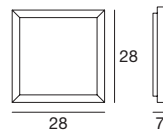

Light price

Frame

The simplicity of essential lines, the softness of the light and the strength of metal define this wall and ceiling light, which comes in many different sizes.

Materials: casing made of wood with metalized aluminium finish; white sandblasted silk-screened glass diffuser.

Die schlichte, essentielle Form, das weiche Licht und die Stärke vom Metall charakterisieren diese Wandleuchte und Deckenleuchte, die in vielen Größen erhältlich ist.

Material: Gehäuse aus Wenge oder Kirschholz, oder aus Holz mit Oberfläche aus metallisiertem Aluminium; Diffusor aus weißem sandgestrahltem Glas mit Siebdruckmotiv.

71902 aluminium / aluminium
1 x G9 20 W
220-240V (Incl.)
LED Bulbs available

71903 aluminium / aluminium
1 x R7s 80 W
75mm 220-240V (Incl.)