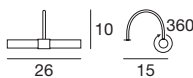

Accessories/Zubehör

KIT 01 kit for installation on walls [only for: 3657,3709,3654]
Kit Wandleuchte [nur für: 3657,3709,3654]

▶ 446