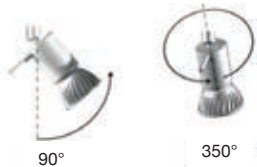

Spotty

A directional spotlight, at the service of practicality and maximum flexibility: a punctual light, to emphasize details of the space, an adjustable light to personalize every environment to the utmost.

Materials: white or grey wrinkle-effect coated metal mounting frame and casing.

Der schwenkbare Strahler überzeugt mit seiner Zweckmäßigkeit und Flexibilität: Ein Lichtkegel, der die Details im Raum betont, ein schwenkbares Licht, mit dem sich jedes Ambiente personalisieren lässt.

Material: Fassung und Gehäuse aus Metall mit Lackierung in Weiß oder Grau mit Schruppflack.

7340 white / weiß
7345 grey / grau
1 x GU10 42 W
220-240V
LED Bulbs available

7341 white / weiß
7346 grey / grau
2 x GU10 42 W
220-240V
LED Bulbs available

7342 white / weiß
7347 grey / grau
3 x GU10 42 W
220-240V
LED Bulbs available

7343 white / weiß
7348 grey / grau
4 x GU10 42 W
220-240V
LED Bulbs available