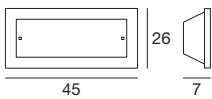

Light price

Piana

Whether as a wall or ceiling light, the geometric and simple beauty of a light traced by a square or rectangle that harmonizes with the environment's volumes.

Materials: glossy white coated metal mounting frame; transparent and white silk-screened glass diffuser.

Eine Wandleuchte und Deckenleuchte, charakterisiert durch die Geometrie und die schlichte Schönheit des Lichts, geschaffen von einem Quadrat oder Rechteck, das sich harmonisch in die Umgebung einfügt.

Material: Fassung aus Metall mit Lackierung in Glanzweiß; Diffusor aus transparentem Glass mit weißem Siebdruckmotiv.

71624 transparent / transparent
1 x R7s 80 W
75mm 220-240V (Incl.)

71625 transparent / transparent
1 x R7s 80 W
75mm 220-240V (Incl.)

71621 transparent / transparent
1 x R7s 80 W
75mm 220-240V (Incl.)

71622 transparent / transparent
1 x R7s 120 W
114mm 220-240V (Incl.)