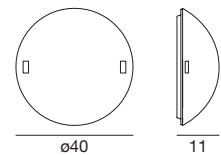

Light price

Liner

On the wall or ceiling, a luminaire that rediscovers the joy of simplicity, with a diffuse, soft and enveloping light for every environment.

Materials: glossy white coated metal mounting frame; white silk-screened and sandblasted glass diffuser.

Eine Leuchte für die Wand oder die Decke, die geschmackvolle Schlichtheit neu für sich entdeckt und jeden Raum in ihr diffuses Licht hüllt.

Material: Fassung aus Metall mit Lackierung in Glanzweiß; Diffusor aus sandgestrahltem Glass mit weißem Siebdruckmotiv.

71877 white / weiß
1 x E27 46 W 220-240V
1 x E27 14 W 220-240V
LED Bulbs available

71880 white / weiß
2 x E27 46 W 220-240V
2 x E27 20 W 220-240V
LED Bulbs available

71883 white / weiß
1 x E27 46 W 220-240V
1 x E27 14 W 220-240V
LED Bulbs available

71886 white / weiß
2 x E27 46 W 220-240V
2 x E27 20 W 220-240V
LED Bulbs available