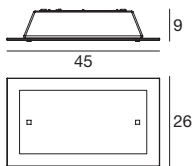

Light price

Luminosa

The strength and geometry of a simple form but one of great impact, which collects the light to spread it softly in every direction.

Materials: translucent white linear polyethylene casing; transparent glass and white silk-screened glass diffuser.

Die Kraft und Geometrie einer schlichten, aber wirkungsvollen Form, die das Licht sammelt, um es dann weich in alle Richtungen abzustrahlen.

Material: Gehäuse aus linearem, weißem, durchscheinendem Polyethylen; Diffusor aus transparentem Glas und weißem sandgestrahltem Glas.

71690 transparent / transparent
1 x E27 20 W 220-240V
1 x E27 20 W 220-240V
LED Bulbs available

71691 transparent / transparent
2 x E27 20 W 220-240V
2 x E27 20 W 220-240V
LED Bulbs available

71692 transparent / transparent
3 x E27 20 W 220-240V
3 x E27 20 W 220-240V
LED Bulbs available