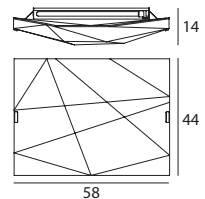

Face

The light of this ceiling or wall light spreads imaginatively from the many facets of the casing, sometimes more intensely, sometimes softer.

Materials: metal mounting frame with white wrinkle-effect finish; white silk-screened and white sandblasted glass diffuser.

Das Licht dieser Decken-oder Wandleuchte wird von den zahlreichen Facetten fantasievoll gebrochen und als starkes und weiches Licht reflektiert.

Material: Fassung aus Metall mit Oberfläche aus weißem Schrumpflack. Diffusor aus Glas mit weißem Siebdruckmotiv und aus weißem sandgestrahltem Glas.

7301 white / weiß
2 x 2G11 24 W
220-240V (Incl.)

7476 white / weiß
2 x E27 57 W
220-240V
2 x E27 20 W
220-240V
LED Bulbs available

7302 white / weiß
2 x 2G11 36 W
220-240V (Incl.)

7477 white / weiß
4 x E27 46 W
220-240V
4 x E27 20 W
220-240V
LED Bulbs available