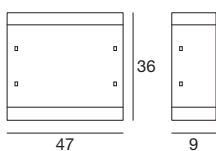

Ambra-Cristallo

On the ceiling or suspended, a luminaire that blends tastefully and gracefully the different colours and workings of glass.

Materials: mounting frame and casing made of metal with glossy white or brushed nickel finish; diffuser made of white and partly transparent sandblasted glass or of white and partly amber sandblasted glass.

Die Deckenleuchte oder Hängeleuchte vermischt mit ihren verschiedenen Farben und der Glasbearbeitung Geschmack mit Anmut.

Material: Fassung und Gehäuse aus Metall mit Lackierung in Glanzweiß oder mit Oberfläche aus gebürstetem Nickel; Diffusor aus weißem sandgestrahltem, teilweise transparentem Glas oder aus weißem und teilweise bernsteinfarbenem sandgestrahltem Glas.

4500 transparent-white
transparent-weiß

4530 amber-white
bernstein-weiß

2 x E27 46 W
220-240V

2 x E27 20 W
220-240V

LED Bulbs available

4501 transparent-white
transparent-weiß

4531 amber-white
bernstein-weiß

3 x E27 46 W
220-240V

3 x E27 20 W
220-240V

LED Bulbs available

4506 transparent-white
transparent-weiß

4536 amber-white
bernstein-weiß

1 x R7s 160 W
114mm 220-240V (Incl.)

4509 transparent-white
transparent-weiß

4539 amber-white
bernstein-weiß

1 x E27 77 W
220-240V

1 x E27 20 W
220-240V

LED Bulbs available