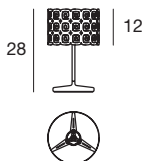

Gisèle

A game of small spirals, an interplay of hide-and-reveal that captivates the beholder, for a luminaire available as a floor or table light, in various sizes.

Materials: matt white coated metal mounting frame and casing; white sandblasted glass diffuser.

Ein Spiel mit kleinen Spiralen, ein Versteckspiel, das neugierig macht, für eine Leuchte, die als Stehleuchte oder Tischleuchte in verschiedenen Größen erhältlich ist.

Material: Fassung und Gehäuse aus Metall mit Lackierung in Mattweiß. Diffusor aus weißem sandgestrahltem Glas.

6826 white / weiß
1 x G9 33 W 220-240V (Incl.)
1 x G9 7 W 220-240V
LED Bulbs available

6827 white / weiß
1 x E27 46 W 220-240V
1 x E27 14 W 220-240V
LED Bulbs available

6822 white / weiß
1 x G9 33 W 220-240V (Incl.)
1 x G9 7 W 220-240V
LED Bulbs available

6821 white / weiß
1 x E27 57 W 220-240V
1 x E27 20 W 220-240V
LED Bulbs available