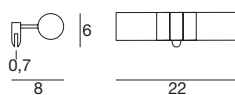

Fotis

The physicality of the metal does not contrast with that of the glass but espouses it, in a union of light and matter that gives character to every mirror.

Materials: metal casing with chrome-plated or brushed nickel finish; transparent and partly sandblasted glass diffuser.

Die Präsenz vom Metall schafft keinen Gegensatz zum Glas, sondern verbindet sich mit ihm zu einer harmonischen Einheit aus Licht und Materie, die jedem Spiegel Charakter verleiht.

Material: Gehäuse aus Metall mit Oberfläche in Chrom oder aus gebürstetem Nickel; Diffusor aus transparentem, teilweise sandgestrahltem Glas.

3260 chrome / chrom
1 x G9 33 W
220-240V (Incl.)
LED Bulbs available