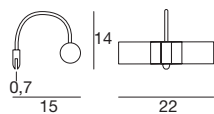

3276 chrome / chrom
 2 x G9 33 W
 220-240V (Incl.)
 LED Bulbs available

3262 chrome / chrom
 2 x G9 33 W
220-240V (Incl.)
LED Bulbs available

Opale

A luminaire that seems to emerge from the wall, like a moon that appears on the horizon, romantic and seductive.