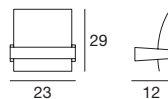

Light price

Wood

The balance between and delicate material elements creates a ceiling and wall light that express a pure and linear beauty.

Materials: metal mounting frame with chrome-plated finish; white painted wood or wenge casing; white silk-screened and white sandblasted glass diffuser.

Die Harmonie zwischen starken und empfindlichen Elementen schafft eine Deckenleuchte und Wandleuchte, in der eine reine und lineare Schönheit zum Ausdruck kommt.

Material: Fassung aus Metall mit Oberfläche in Chrom; Gehäuse aus Holz mit Lackierung in Weiß oder aus Wenge; Diffusor aus Glas mit weißem Siebdruckmotiv und aus weißem sandgestrahltem Glas.

90119 wenge / wenge
90185 white / weiß
 1 x G9 33 W
220-240V (Incl.)
LED Bulbs available