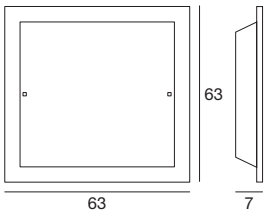

71623 transparent / transparent
2 x R7s 80 W
75mm 220-240V (Incl.)