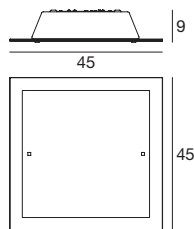

Light price

Luminosa

The strength and geometry of a simple form but one of great impact, which collects the light to spread it softly in every direction.

Materials: translucent white linear polyethylene casing; transparent glass and white silk-screened glass diffuser.

Die Kraft und Geometrie einer schlichten, aber wirkungsvollen Form, die das Licht sammelt, um es dann weich in alle Richtungen abzustrahlen.

Material: Gehäuse aus linearem, weißem, durchscheinendem Polyethylen; Diffusor aus transparentem Glas und weißem sandgestrahltem Glas.

71690 transparent / transparent
1 x E27 20 W 220-240V
1 x E27 20 W 220-240V
LED Bulbs available

71691 transparent / transparent
2 x E27 20 W 220-240V
2 x E27 20 W 220-240V
LED Bulbs available

71692 transparent / transparent
3 x E27 20 W 220-240V
3 x E27 20 W 220-240V
LED Bulbs available