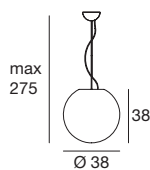

Oh! Suspended

OUT

The perfection of the sphere, the naturalness of light, a pleasant presence in every space: alone or in company, a luminaire that knows how to decorate and illuminate with simplicity and spontaneity.

Materials: translucent white linear polyethylene casing for diffused lighting; base made of matt white coated metal.

Die Perfektion der Kugel, die Natürlichkeit vom Licht, die angenehme Präsenz in jedem Raum: Eine Leuchte, die allein oder in Gesellschaft einen Raum mit Spontaneität und Schlichtheit einrichtet und beleuchtet.

Material: Leuchtkörper aus linearem, weißem, durchscheinendem Polyethylen; Fuß aus Metall mit Lackierung in Mattweiß.

15180 translucent
durchscheinend
1 x E27 30 W
220-240V
1 x E27 14 W
220-240V
LED Bulbs available
LED Bulbs RGB available

15168 translucent
durchscheinend
1 x E27 46 W
220-240V
1 x E27 20 W
220-240V
LED Bulbs available
LED Bulbs RGB available

15106 translucent
durchscheinend
9 W LED
220-240V
3000K - A+ 854 lm
CRI 90

15110 translucent
durchscheinend
15 W LED
220-240V
3000K - A+ 1530 lm
CRI 90