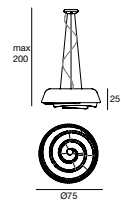

Rose

Like a flower that opens, offering its colours, a ceiling and suspension light that offers its light as a spontaneous manifestation of beauty and grace.

Materials: translucent white linear polyethylene diffuser; matt white coated metal casing.

Wie eine Blüte, die sich öffnet und ihre Farben zeigt, streckt sich die Deckenleuchte oder Hängeleuchte dem Licht entgegen in einer spontanen Manifestation von Schönheit und Anmut.

Material: Diffusor aus weißem durchscheinendem linearem Polyethylen; Gehäuse aus Metall mit Lackierung in Mattweiß.

7656 translucent
durchscheinend
2 x E27 46 W
220-240V
2 x E27 20 W
220-240V
LED Bulbs available

7655 translucent
durchscheinend
2 x E27 46 W
220-240V
2 x E27 20 W
220-240V
LED Bulbs available