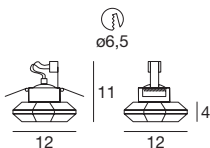

Accessories/Zubehör

1. **KIT 86** LED driver 50 W
     LED driver 50 W
   - **53510** Transformator 20-105 W @ 12 V - Halogen [only for: 6360,6361,6364,6370,6371,6374]
     Vorschaltgerät 20-105 W @ 12 V - Halogenlampen [nur für: 6360,6361,6364,6370,6371,6374]
   - **53520** Transformator 100-200 W @ 12 V - alogene
     Vorschaltgerät 100-200 W @ 12 V - Halogen
2. 444 - 445