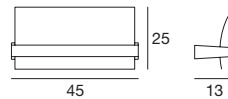

Light price

Wood

The balance between and delicate material elements creates a ceiling and wall light that express a pure and linear beauty.

Materials: metal mounting frame with chrome-plated finish; white painted wood or wenge casing; white silk-screened and white sandblasted glass diffuser.

Die Harmonie zwischen starken und empfindlichen Elementen schafft eine Deckenleuchte und Wandleuchte, in der eine reine und lineare Schönheit zum Ausdruck kommt.

Material: Fassung aus Metall mit Oberfläche in Chrom; Gehäuse aus Holz mit Lackierung in Weiß oder aus Wenge; Diffusor aus Glas mit weißem Siebdruckmotiv und aus weißem sandgestrahltem Glas.

90119 wenge / wenge
90185 white / weiß
 1 x G9 33 W
220-240V (Incl.)
LED Bulbs available

90117 wenge / wenge
90186 white / weiß
 1 x R7s 80 W
75mm 220-240V (Incl.)

90116 wenge / wenge
90187 white / weiß
 1 x R7s 120 W
114mm 220-240V (Incl.)

90115 wenge / wenge
90188 white / weiß
 1 x R7s 120 W
114mm 220-240V (Incl.)