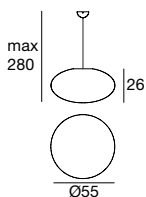

Oh! Smash

Technologically advanced light globes with round shapes that fill the room with an enveloping, welcoming light.

Materials: base in matt white coated metal or in white polyethylene; translucent polyethylene diffuser.

Leuchtkugeln mit modernster Technologie und runden Formen, die Wärme verbreiten und den Blick einfangen.

Material: Fuß aus Metall mit Lackierung in Mattweiß oder aus weißem Polyethylen; Diffusor aus durchscheinendem Polyethylen.

10213 translucent
durchscheinend
1 x E27 30W
220-240V
1 x E 27 14W
220-240V
LED Bulbs available
LED Bulbs RGB available

10216 translucent
durchscheinend
1 x E 27 46 W
220-240V
1 x E27 20W
220-240V
LED Bulbs available
LED Bulbs RGB available

10214 translucent
durchscheinend
1 x E27 30W
220-240V
1 x E 27 14W
220-240V
LED Bulbs available
LED Bulbs RGB available

10217 translucent
durchscheinend
1 x E 27 46 W
220-240V
1 x E27 20W
220-240V
LED Bulbs available
LED Bulbs RGB available