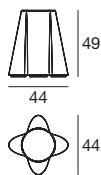

Accessories/Zubehör

- **14040** weight [only for: 15050,15051]
  Gewicht [nur für: 15050,15051]
- **14041** anti-theft
  Diebstahlschutz
- **14930** outer casing
  Einbaugehäuse
- **14931** peg [only for: 15058,15059]
  Erdspieß [nur für: 15058,15059]
- **14937** peg [only for: 15050,15051]
  Erdspieß [nur für: 15050,15051]
- **DMX** DMX accessories [only for: 15050,15058]
  DMX-Zubehör [nur für: 15050,15058]

▶ 445 - 447 - 448 - 451 - 452