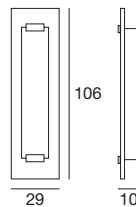

Tabula

A wall and ceiling light that offers in every position a visual effect of depth, from which the light emanates and spreads without revealing its source.

Materials: matt grey coated metal mounting frame; transparent and white sandblasted glass diffuser.

Wandleuchte und Deckenleuchte, die dem Raum in jeder Position Tiefe verleiht und ihr Licht verbreitet, ohne dass der Ursprung erkennbar ist.

Material: Fassung aus Metall mit Lackierung in Mattgrau. Diffusor aus transparentem Glas und weißem sandgestrahltem Glas.

5050 white / weiß
1 x G5 24 W
220-240V (Incl.)

5055 white / weiß
2 x G5 24 W
220-240V (Incl.)

6044 white / weiß
2 x G5 39 W
220-240V (Incl.)

6049 white / weiß
2 x G5 80 W
220-240V (Incl.)