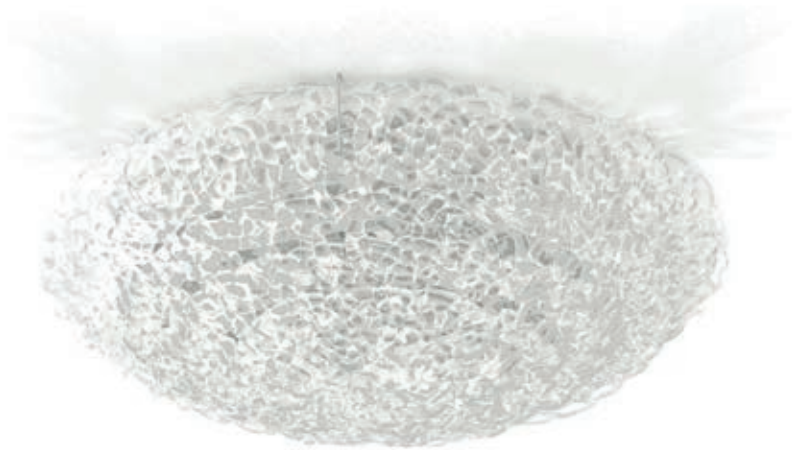

Artic

A ceiling light and wall light that evoke the strength of ice, with its reflections and its cold but enchanting appearance.

Materials: metal mounting frame with chrome-plated finish; finely decorated transparent glass diffuser.

Eine Deckenleuchte und Wandleuchte, die mir ihren Reflexen und dem kühlen und gleichzeitig ansprechenden Aussehen an die Stärke von Eis erinnert.

Material: Fassung aus Metall mit Oberfläche in Chrom; Diffusor aus fein verarbeitetem, transparentem Glas.

4668 transparent / transparent
1 x G9 33 W
220-240V (Incl.)
LED Bulbs available

4669 transparent / transparent
2 x G9 33 W
220-240V (Incl.)
LED Bulbs available

4662 transparent / transparent
1 x E27 46 W
220-240V
1 x E27 20 W
220-240V
LED Bulbs available

4650 transparent / transparent
1 x G9 48 W
220-240V (Incl.)
LED Bulbs available