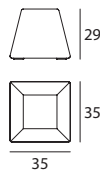

Accessories/Zubehör

1. **14060** anti-theft [only for: 15400,15401,15722]
     Diebstahlschutz [nur für: 15400,15401,15722]
   - **14063** anti-theft [only for: 15404,15405,15720]
     Diebstahlschutz [nur für: 15404,15405,15720]
   - **14931** peg
     Erdspieß
   - **DMX** DMX accessories [only for: 15400,15405]
     DMX-Zubehör [nur für: 15400,15405]
2. 445 - 448 - 450 - 452