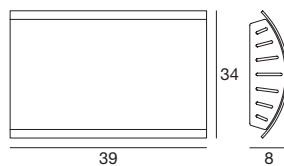

Light price

Comolla

A wall or a ceiling light that allows the light to seep out, creating small bright fans above and below it, decorating the wall or the ceiling.

Materials: matt white coated metal mounting frame; transparent glass and white silk-screened glass diffuser.

Eine Wandleuchte oder eine Deckenleuchte, die das Licht nach außen dringen lässt und über und unter der Leuchte an der Wand oder der Decke kleine dekorative Lichtfächer schafft.

Material: Fassung aus Metall mit Lackierung in Mattweiß; Diffusor aus transparentem Glas und aus Glas mit weißem Siebdruckmotiv.

71640 white / weiß
1 x E14 46 W
220-240V
1 x E14 8 W
220-240V
LED Bulbs available

71641 white / weiß
1 x E27 57 W
220-240V
1 x E27 20 W
220-240V
LED Bulbs available

71642 white / weiß
2 x E27 46 W
220-240V
2 x E27 14 W
220-240V
LED Bulbs available