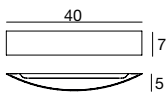

- **1140** white / weiß
- **1141** corten / corten
- **1146** beton light grey / helles zementgrau
  15 W LED
  220-240V
  3000K - A 1890 lm
  CRI 90

- **1143** white / weiß
- **1144** corten / corten
- **1147** beton light grey / helles zementgrau
  30 W LED
  220-240V
  3000K - A 3780 lm
  CRI 90