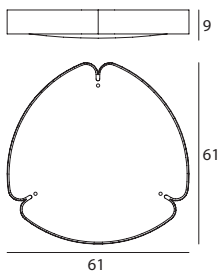

Light price

Matrioska

A light pulses and expands into a soft shell that leaves it free to express itself in all its whiteness, hovering from the ceiling or in midair.

Materials: white wrinkle-effect or gold-leaf effect coated metal casing; white sandblasted and silk-screened glass diffuser.

Ein Licht, das in einer weichen Schale pulsiert und sich ausdehnt, bis es freigesetzt wird, um sich in seiner ganzen Helligkeit von der Decken-oder Hängeleuchte aus zu entfalten.

Material: Gehäuse aus Metall mit Lackierung in Weiß mit Schrumpflack oder mit Blattgold-Optik; Diffusor aus andgestrahltem Glas mit weißem Siebdruckmotiv.

90242 white / weiß
90247 gold / gold
 2 x E27 46 W
220-240V
 2 x E27 20 W
220-240V
LED Bulbs available

90243 white / weiß
90248 gold / gold
 3 x E27 46 W
220-240V
 3 x E27 20 W
220-240V
LED Bulbs available

90244 white / weiß
90249 gold / gold
 3 x E27 46 W
220-240V
 3 x E27 30 W
220-240V
LED Bulbs available