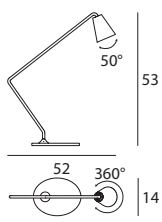

Conus LED

From the union of an elegant, cone-shaped screen, and a LED offering great energy savings and durability, comes a table luminaire or floor lamp that furnishes the room with style and discretion.

Materials: white or grey wrinkle-effect coated aluminium casing; white sandblasted glass diffuser.

Aus der Verbindung vom eleganten, kegelförmigen Lampenschirm mit langlebigen und energiesparenden LEDs ist eine Tischleuchte oder Stehleuchte entstanden, die mit minimalistischem und modernem Stil einrichtet.

Material: Gehäuse aus Aluminium mit Lackierung in Weiß oder Grau mit Schruppfack. Diffusor aus weißem sandgestrahltem Glas.

7281 white / weiß
7282 grey / grau
6 W LED
220-240V
3000K - A 657 lm
CRI 90

7284 white / weiß
7285 grey / grau
7 W LED
220-240V
3000K - A+ 750 lm
CRI 90