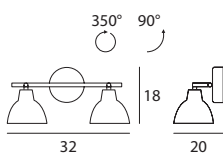

Spot

Campana

A luminaire that evokes the delicate shape of a white bellflower, stretched out as if looking for the sun.

Materials: casing with chrome-plated or brushed nickel finish; white sandblasted glass diffuser.

Eine Leuchte, die sich an der zarten Form einer weißen Glockenblume inspiriert, die ihren Blütenkelch der Sonne entgegenstreckt.

Material: Gehäuse mit Oberfläche in Chrom oder gebürstetem Nickel. Diffusor aus weißem sandgestrahltem Glas.

4405 chrome / chrom
4425 nickel / nickel
 1 x E14 30 W
220-240V
 1 x E14 8 W
220-240V
LED Bulbs available

4402 chrome / chrom
4422 nickel / nickel
 2 x E14 30 W
220-240V
 2 x E14 8 W
220-240V
LED Bulbs available

4403 chrome / chrom
4423 nickel / nickel
 3 x E14 30 W
220-240V
 3 x E14 8 W
220-240V
LED Bulbs available