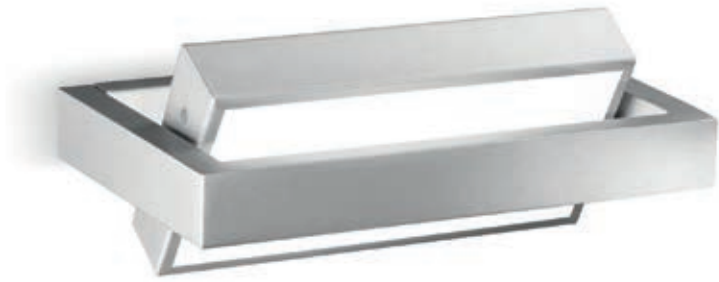

Girevole

A double emission wall light rotates on itself to direct its light toward the wall and towards the ceiling and floor, pandering to the most varied tastes.

Materials: metal mounting frame and frame with matt grey or chrome-plated finish; white sandblasted glass diffuser.

Diese zweiflämmige Wandleuchte dreht sich um sich selbst, um ihr Licht auf die Wand, die Decke und den Boden zu richten, ganz nach Belieben.

Material: Fassung und Rahmen aus Metall mit Oberfläche in Chrom oder Mattgrau. Diffusor aus weißem sandgestrahltem Glas.

4850 chrome / chrom
5100 grey / grau
1 x G9 48 W
220-240V (Incl.)
LED Bulbs available

4851 chrome / chrom
5101 grey / grau
1 x R7s 120 W
114mm 220-240V (Incl.)

4852 chrome / chrom
5102 grey / grau
2 x G5 24 W
220-240V (Incl.)