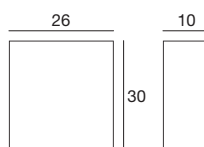

Gluèd

A wall light with square and regular shapes offers a well-defined light, with double light emission, to fit with a discreet presence in any environment, in any style.

Materials: mounting frame made of matt white coated metal or of polycarbonate with chrome-plated finish;
white silk-screened glass diffuser.

Eine zweiflammige Wandleuchte mit kantigen, regelmäßigen Formen, die ein klar definiertes Licht liefert und sich diskret in jedes Ambiente und jeden Stil einfügt.

Material: Fassung aus Metall mit Lackierung in Mattweiß oder aus Polycarbonat mit Oberfläche in Chrom. Diffusor aus Glas mit weißem Siebdruckmotiv.