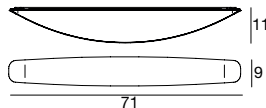

7811 chrome / chrom
7812 white / weiß
7815 beton light grey
helles Zementgrau
10 W LED
220-240V
3000K - A+ 1021 lm
CRI 90

7813 chrome / chrom
7814 white / weiß
7816 beton light grey
helles Zementgrau
13 W LED
220-240V
3000K - A+ 1477 lm
CRI 90

6924 chrome / chrom
6925 white / weiß
6914 beton light grey
helles Zementgrau
1 x G24Q-3 26W
220-240V (Incl.)

6922 chrome / chrom
6923 white / weiß
6913 beton light grey
helles Zementgrau
1 x 2G11 36W
220-240V (Incl.)