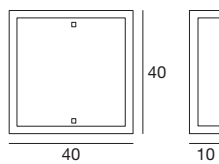

71200 nickel / nickel
71226 cherry wood / kirsche
2 x E27 30 W
220-240V
2 x E27 20 W
220-240V
LED Bulbs available

71202 nickel / nickel
71228 cherry wood / kirsche
3 x E27 30 W
220-240V
3 x E27 20 W
220-240V
LED Bulbs available