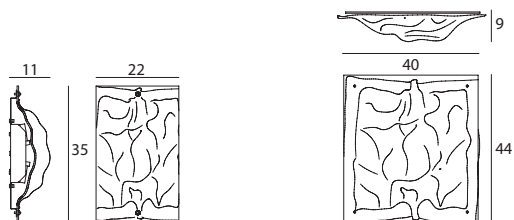

Light price

Iceberg

A huge block of ice surfaces from the depths of the sea, driven by a light energy that enhances its shape and majesty.

Materials: glossy white coated metal mounting frame; white sandblasted glass diffuser.

Ein enormer Eisblock taucht aus den Tiefen des Meeres auf, angetrieben von einer Lichtenergie, die seine Form und Großartigkeit unterstreicht.

Material: Fassung aus Metall mit Lackierung in Glanzweiß; Diffusor aus weißem sandgestrahltem Glas.

90250 white / weiß
2 x E27 46 W
220-240V
2 x E27 14 W
220-240V
LED Bulbs available

90214 white / weiß
2 x E27 57 W
220-240V
2 x E27 20 W
220-240V
LED Bulbs available

90215 white / weiß
3 x E27 57 W
220-240V
3 x E27 20 W
220-240V
LED Bulbs available