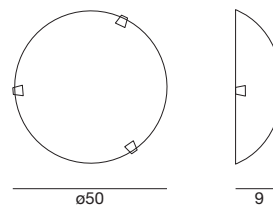

Light price

Delta

A ceiling and a wall light that looks like leavening bread that gives off a fragrance made of light, velvety and enveloping.

Materials: glossy white coated metal mounting frame; white or amber sandblasted silk-screened glass diffuser.

Eine Deckenleuchte und eine Wandleuchte erweckt den Eindruck von frischem Brot, das nach Licht duftet, samtig und gemütlich.

Material: Fassung aus Metall mit Lackierung in Glanzweiß; Diffusor aus satiniertem Glas mit weißem oder bernsteinfarbenem Siebdruckmotiv.

3435 white / weiß
3445 amber / bernstein

1 x E27 46 W
220-240V

1 x E27 14 W
220-240V

LED Bulbs available

3430 white / weiß
3440 amber / bernstein

1 x E27 46 W
220-240V

1 x E27 14 W
220-240V

LED Bulbs available

3431 white / weiß
3441 amber / bernstein

2 x E27 46 W
220-240V

2 x E27 14 W
220-240V

LED Bulbs available

3432 white / weiß
3442 amber / bernstein

3 x E27 46 W
220-240V

3 x E27 14 W
220-240V

LED Bulbs available