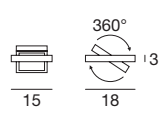

Girevole

A double emission wall light rotates on itself to direct its light toward the wall and towards the ceiling and floor, pandering to the most varied tastes.

Materials: metal mounting frame and frame with matt grey or chrome-plated finish; white sandblasted glass diffuser.

Diese zweiflämmige Wandleuchte dreht sich um sich selbst, um ihr Licht auf die Wand, die Decke und den Boden zu richten, ganz nach Belieben.

Material: Fassung und Rahmen aus Metall mit Oberfläche in Chrom oder Mattgrau. Diffusor aus weißem sandgestrahltem Glas.

4850 chrome / chrom
5100 grey / grau
1 x G9 48 W
220-240V (Incl.)
LED Bulbs available

4851 chrome / chrom
5101 grey / grau
1 x R7s 120 W
114mm 220-240V (Incl.)

4852 chrome / chrom
5102 grey / grau
2 x G5 24 W
220-240V (Incl.)