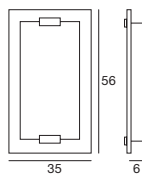

Tabula

A table luminaire or wall and ceiling light, offering in every position a visual effect of depth, from which the light emanates and spreads without revealing its source.

Materials: matt grey coated metal mounting frame; transparent and white sandblasted glass diffuser.

Tischleuchte oder Wandleuchte und Deckenleuchte, die dem Raum in jeder Position Tiefe verleiht und ihr Licht verbreitet, ohne dass der Ursprung erkennbar ist.

Material: Fassung aus Metall mit Lackierung in Mattgrau. Diffusor aus transparentem Glas und weißem sandgestrahltem Glas.

6034 white
weiß
1 x G9 33 W
220-240V (Incl.)
LED Bulbs available