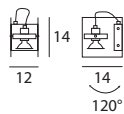

Spot

Orbis

A wall light that does not hide its light source but exalts it, leaving it free to move for maximum customization.

Materials: metal mounting frame with chrome-plated finish; transparent glass diffuser.

Eine Wandleuchte, die ihre Lichtquelle nicht verbirgt, sondern in den Vordergrund rückt, sodass sie bewegt werden kann und eine optimale Personalisierung erlaubt.

Material: Fassung aus Metall mit Oberfläche in Chrom. Diffusor aus transparentem Glas.

4600 chrome / chrom
1 x GU10 30 W
220-240V
LED Bulbs available