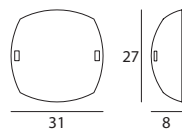

Light price

Liner

On the wall or ceiling, a luminaire that rediscovers the joy of simplicity, with a diffuse, soft and enveloping light for every environment.

Materials: glossy white coated metal mounting frame; white silk-screened and sandblasted glass diffuser.

Eine Leuchte für die Wand oder die Decke, die geschmackvolle Schlichtheit neu für sich entdeckt und jeden Raum in ihr diffuses Licht hüllt.

Material: Fassung aus Metall mit Lackierung in Glanzweiß; Diffusor aus sandgestrahltem Glass mit weißem Siebdruckmotiv.