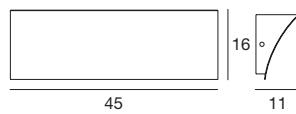

VI

A sinuous line traces an arc from which light emerges and expands in all directions, carpeting the ceiling.

Materials: glossy white coated metal mounting frame; coated metal casing with gold-or silver-leaf effect finish; white sandblasted and white silk-screened glass diffuser.

Eine sanft geschwungene Linie, die einen Bogen formt, aus dem das Licht entspringt und sich in alle Richtungen und an der Decke ausbreitet.

Material: Fassung aus Metall mit Lackierung in Glanzweiß; Gehäuse aus Metall mit Lackierung mit Blattgold-oder Blattsilber-Optik; Diffusor aus Glas mit weißem Siebdruckmotiv und aus weißem sandgestrahltem Glas.

6971 gold / gold
6972 silver / silber
1 x GU10 42 W
220-240V (Incl.)
LED Bulbs available

6965 gold / gold
6966 silver / silber
1 x 2G11 18 W
220-240V (Incl.)

6967 gold / gold
6968 silver / silber
1 x 2G11 36 W
220-240V (Incl.)