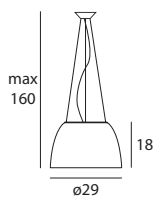

Cupolè

Made of spun glass, finely decorated by hand, a dynamic-looking suspension is born, with a look at once dynamic and reassuring, with brushed nickel-finished details.

Materials: metal mounting frame with brushed nickel finish; wenge, white or aluminium coloured spun glass diffuser.

Das kunstvoll von Hand bemalte Schleuderglas verleiht der Hängeleuchte ein dynamisches und gleichzeitig vertrautes Aussehen. Mit Details aus gebürstetem Nickel.

Material: Fassung aus Metall mit Oberfläche aus gebürstetem Nickel; Diffusor aus Schleuderglas in der Farbe Wenge, Weiß oder Aluminium.

6313 wengé / wenge
6323 aluminium / aluminium
6383 white / weiß
1 x E27 116 W 220-240V
1 x E27 30 W 220-240V
LED Bulbs available

6312 wengé / wenge
6322 aluminium / aluminium
6382 white / weiß
1 x R7s 160 W 114mm 220-240V (Incl.)