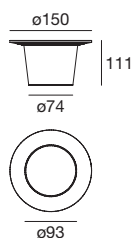

Hat

OUT

A huge hat welcomes people like a polite butler, its discreet light guides one's gaze and renders the luminaire particularly affable.

Materials: casing made of translucent white, black or translucent white and black linear polyethylene.

Concerning the finish, the first colour regards the diffusing casing, the second colour regards the upper coloured edge.

Ein enormer Hut, der die Menschen wie ein höflicher Butler empfängt, lenkt den Blick mit seinem diskreten Licht und ist ausgesprochen zuverlässig.

Material: Gehäuse aus weißem durchscheinendem linearem Polyethylen, aus schwarzem Polyethylen oder aus weißem durchscheinendem und schwarzem Polyethylen.

Für die oberfläche, erste Farbe bezieht sich auf den Körper, die zweite Farbe der höheren farbigen Rand.

- **15620** black-white
  schwarz-weiß
- **15621** white-black
  weiß-schwarz
- **15622** black-black
  schwarz-schwarz
- **15623** white-white
  weiß-weiß
  19 W LED
  220-240V
  3000K - A 1440 lm
  CRI 80

- **15624** black-white
  schwarz-weiß
- **15625** white-black
  weiß-schwarz
- **15626** black-black
  schwarz-schwarz
- **15627** white-white
  weiß-weiß

- **15628** black-white
  schwarz-weiß
- **15629** white-black
  weiß-schwarz
- **15630** black-black
  schwarz-schwarz
- **15631** white-white
  weiß-weiß
  29 W LED
  220-240V
  3000K - A 2016 lm
  CRI 80

- **15632** black-white
  schwarz-weiß
- **15633** white-black
  weiß-schwarz
- **15634** black-black
  schwarz-schwarz
- **15635** white-white
  weiß-weiß