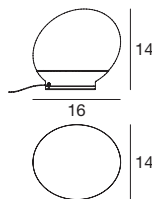

Accessories/Zubehör

KIT 0026 DIMMER 220-240V [only for: 7241]
DIMMER 220-240V [nur für: 7241]
▶ 444

7240 white / weiß
1 x G9 48 W
220-240V (Incl.)
1 x G9 7 W
220-240V
LED Bulbs available

7241 white / weiß
4 W LED
220-240V
3000K - A 400 lm
CRI 90

7242 white / weiß
1 x G9 33 W
220-240V (Incl.)
1 x G9 7 W
220-240V
LED Bulbs available

7243 white / weiß
4 W LED
220-240V
3000K - A 400 lm
CRI 90