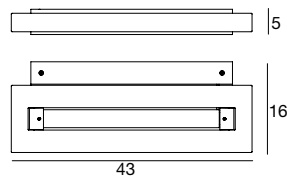

Shard

A wall light that sparks admiration. The light shines through the clear, sinuous glass redefining and embellishing spaces.

Aluminium casing with glossy finish or white wrinkle-effect; finely decorated transparent glass diffuser.

Eine Wandleuchte, die Bewunderung weckt, ein transparentes Glas mit geschwungenen Formen, das ein Licht abstrahlt, das den Raum neu definiert und aufwertet.

Leuchte aus Aluminium mit glänzender Oberfläche oder Weiß mit Schrumplack; Diffusor aus fein verarbeitetem, transparentem Glas.

7916 polished aluminium
glänzendem Aluminium

7917 polished aluminium
glänzendem Aluminium

7918 white / weiß
19 W LED
220-240V
3000K - A 1906 lm
CRI 90

7919 white / weiß
28 W LED
220-240V
3000K - A 2858 lm
CRI 90