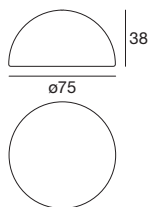

Ohps

The perfection of a half-sphere, the naturalness of light, a pleasant presence in every space: whether alone or in company, a luminaire that knows how to decorate and illuminate with simplicity and spontaneity.

Materials: translucent white linear polyethylene casing for diffused lighting; base made of matt white coated metal and of white linear polyethylene.

Die Perfektion der Halbkugel, die Natürlichkeit vom Licht, die angenehme Präsenz in jedem Raum: Eine Leuchte, die allein oder in Gesellschaft einen Raum mit Spontaneität und Schlichtheit einrichtet und beleuchtet.

Material: Leuchtkörper aus weißem durchscheinendem linearem Polyethylen; Fuß aus weißem linearem Polyethylen und Metall mit Lackierung in Mattweiß.

10380 translucent
durchscheinend
1 x E27 30 W
220-240V
1 x E27 14 W
220-240V
LED Bulbs available
LED Bulbs RGB available

10381 translucent
durchscheinend
1 x E27 46 W
220-240V
1 x E27 20 W
220-240V
LED Bulbs available
LED Bulbs RGB available

10386 translucent
durchscheinend
1 x E27 30 W
220-240V
1 x E27 14 W
220-240V
LED Bulbs available
LED Bulbs RGB available

10387 translucent
durchscheinend
1 x E27 46 W
220-240V
1 x E27 20 W
220-240V
LED Bulbs available
LED Bulbs RGB available