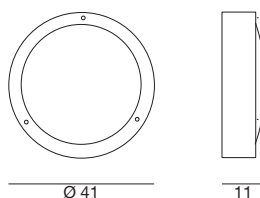

Boat

A ceiling and a wall light contain a light energy in the process of emerging, illuminating the environment

Materials: casing made of matt white or rust colour coated metal or of metal with brushed nickel or chrome-plated finish; white silk-screened and sandblasted glass diffuser.

Eine Deckenleuchte und eine Wandleuchte, die eine Lichtenergie zurückhalten, die darauf wartet, freigesetzt zu werden und den Raum zu beleuchten.

Material: Gehäuse aus Metall mit Lackierung in Mattweiß oder Rostbraun, oder mit Oberfläche aus gebürstetem Nickel oder Chrom; Diffusor aus sandgestrahltem Glas mit weißem Siebdruckmotiv.

- **6880** chrome / chrom
- **6881** white / weiß
- **6882** nickel / nickel
- **6883** rust / rost
- 1 x G9 33 W
  220-240V (Incl.)
  LED Bulbs available

- **6884** chrome / chrom
- **6885** white / weiß
- **6886** nickel / nickel
- **6887** rust / rost
- 1 x E27 57 W
  220-240V
- 1 x E27 20 W
  220-240V
  LED Bulbs available

- **2742BRA** white / weiß
- **2742K** chrome / chrom
- **2742NS** nickel / nickel
- **2742RU** rust / rost
- 2 x E27 46 W
  220-240V
- 2 x E27 20 W
  220-240V
  LED Bulbs available