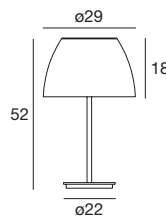

Cupolè

Made of spun glass, cleverly decorated by hand, a double emission wall light and a table luminaire with a look that's at once dynamic and reassuring.

Materials: metal casing with brushed nickel finish; wenge, white or aluminium coloured spun glass diffuser.

Das kunstvoll von Hand bemalte Schleuderglas verleiht der zweiflämmigen Wandleuchte und der Tischleuchte ein dynamisches und gleichzeitig vertrautes Aussehen.

Material: Gehäuse aus Metall mit Oberfläche aus gebürstetem Nickel; Diffusor aus Schleuderglas in der Farbe Wenge, Weiß oder Aluminium.

6311 wengé / wenge
6321 aluminium / aluminium
6381 white / weiß
1 x R7s 120 W
75mm 220-240V (Incl.)

6315 wengé / wenge
6325 aluminium / aluminium
6385 white / weiß
1 x G9 33 W
220-240V (Incl.)
1 x G9 7 W
220-240V
LED Bulbs available

6314 wengé / wenge
6324 aluminium / aluminium
6384 white / weiß
1 x E27 57 W
220-240V
1 x E27 20 W
220-240V
LED Bulbs available

6310 wengé / wenge
6320 aluminium / aluminium
6380 white / weiß
1 x E27 205 W
220-240V
LED Bulbs available