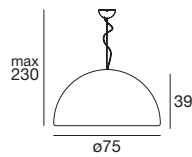

Eco+

10382

translucent
durchscheinend

1 x E27 46 W
220-240V

1 x E27 20 W
220-240V

LED Bulbs available
LED Bulbs RGB available

Eco+

10383

translucent
durchscheinend

1 x E27 46 W
220-240V

1 x E27 20 W
220-240V

LED Bulbs available
LED Bulbs RGB available