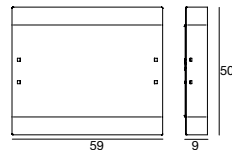

7854 white-cherry wood-nickel
weiß-kirsche-nickel
37 W LED
220-240V
3000K - A 4120 lm
CRI 90