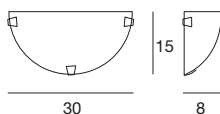

Light price

Delta

A ceiling and a wall light that looks like leavening bread that gives off a fragrance made of light, velvety and enveloping.

Materials: glossy white coated metal mounting frame; white or amber sandblasted silk-screened glass diffuser.

Eine Deckenleuchte und eine Wandleuchte erweckt den Eindruck von frischem Brot, das nach Licht duftet, samtig und gemütlich.

Material: Fassung aus Metall mit Lackierung in Glanzweiß; Diffusor aus satiniertem Glas mit weißem oder bernsteinfarbenem Siebdruckmotiv.

3435 white / weiß
3445 amber / bernstein

1 x E27 46 W
220-240V

1 x E27 14 W
220-240V

LED Bulbs available