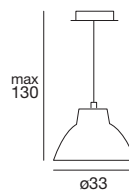

Campana

A suspension light that evokes the delicate shape of a white bellflower, stretched out as if looking for the sun.

Materials: casing with brushed nickel finish; white sandblasted glass diffuser.

Eine Hängeleuchte, die sich an der zarten Form einer weißen Glockenblume inspiriert, die ihren Blütenkelch der Sonne entgegenstreckt.

Material: Gehäuse mit Oberfläche in gebürstetem Nickel. Diffusor aus weißem sandgestrahltem Glas.