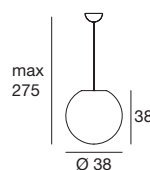

Oh! Suspended

OUT

The perfection of the sphere, the naturalness of light, a pleasant presence in every space: alone or in company, a luminaire that knows how to decorate and illuminate with simplicity and spontaneity.

Materials: translucent white linear polyethylene casing for diffused lighting; base made of matt white coated metal.

Die Perfektion der Kugel, die Natürlichkeit vom Licht, die angenehme Präsenz in jedem Raum: Eine Leuchte, die allein oder in Gesellschaft einen Raum mit Spontaneität und Schlichtheit einrichtet und beleuchtet.

Material: Leuchtkörper aus linearem, weißem, durchscheinendem Polyethylen; Fuß aus Metall mit Lackierung in Mattweiß.

15180 translucent
durchscheinend
1 x E27 30 W
220-240V
1 x E27 14 W
220-240V
LED Bulbs available
LED Bulbs RGB available

15168 translucent
durchscheinend
1 x E27 46 W
220-240V
1 x E27 20 W
220-240V
LED Bulbs available
LED Bulbs RGB available

15106 translucent
durchscheinend
9 W LED
220-240V
3000K - A+ 854 lm
CRI 90

15110 translucent
durchscheinend
15 W LED
220-240V
3000K - A+ 1530 lm
CRI 90