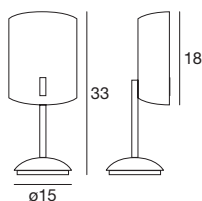

Light price

Marina

Like a sail filled by the sea breeze, this versatile luminaire reassures with its appearance, illuminating every corner of the house.

Materials: mounting frame made of glossy white or matt grey coated metal or of cherry wood; casing made of matt grey coated metal or of cherry wood; white sandblasted and silk-screened glass diffuser with chrome-plated or cherry wood details.

Wie ein Segel, das sich im Wind bläht, gibt diese vielseitige Leuchte Sicherheit und beleuchtet jeden Winkel im Raum.

Material: Fassung aus Metall mit Lackierung in Mattgrau oder Glanzweiß, oder aus Kirschholz; Gehäuse aus Metall mit Lackierung in Mattgrau, oder aus Kirschholz; Diffusor aus weißem sandgestrahltem Glas mit Siebdruckmotiv und verchromten Details oder Details aus Kirschholz.

2929BI grey / grau
2947BI cherry wood / kirsche
1 x E14 46 W 220-240V
1 x E14 8 W 220-240V
LED Bulbs available

2925BI grey / grau
2945BI cherry wood / kirsche
1 x E27 57 W 220-240V
1 x E27 20 W 220-240V
LED Bulbs available

2920BI chrome / chrom
2940BI cherry wood / kirsche
1 x E27 57 W 220-240V
1 x E27 20 W 220-240V
LED Bulbs available

2922BI chrome / chrom
2942BI cherry wood / kirsche
2 x E27 57 W 220-240V
2 x E27 20 W 220-240V
LED Bulbs available