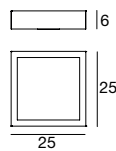

Accessories/Zubehör

KIT 0023 LED driver 20 W [only for: 7376-7934]
LED driver 20 W [nur für: 7376-7934]

▶ 444

7376 white / weiß
7934 beton dark grey
dunkles zementgrau
8 W LED
220-240V 500mA
3000K - A 912 lm
CRI 90