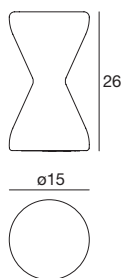

Light price

Clessidra LED

The flow of time and light go hand-in-hand,
at the pace of one's emotions, marking the
rhythm of the night.

Materials: translucent white linear
polyethylene casing for diffused lighting.

Zeit und Licht vergehen gleich schnell, im
Rhythmus der eigenen Emotionen, und
skandieren die Nacht.

Material: Leuchtkörper aus weißem
durchscheinendem linearem Polyethylen.

10005 translucent
durchscheinend
5 W LED
220-240V
2700K - A 290 lm