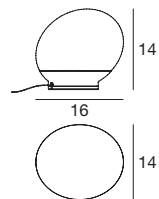

Accessories/Zubehör

KIT 0026 DIMMER 220-240V [only for: 7241]
DIMMER 220-240V [nur für: 7241]
▶ 444

7240 white / weiß
1 x G9 48 W
220-240V (Incl.)
1 x G9 7 W
220-240V
LED Bulbs available

7241 white / weiß
4 W LED
220-240V
3000K - A 400 lm
CRI 90

7242 white / weiß
1 x G9 33 W
220-240V (Incl.)
1 x G9 7 W
220-240V
LED Bulbs available

7243 white / weiß
4 W LED
220-240V
3000K - A 400 lm
CRI 90