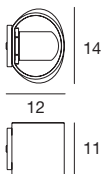

Elipse

A wall light with a simple and reassuring appearance, that illuminates with a double emission, in a diffuse manner.

Materials: transparent polycarbonate casing; white glass and white sandblasted glass diffuser.

Eine zweiflämmige Wandleuchte mit schlichtem und vertrauenserweckendem Aussehen, die diffuses Licht verbreitet.

Material: Gehäuse aus transparentem Polycarbonat. Diffusor aus weißem Glas und weißem sandgestrahltem Glas.

6905

white / weiß

1 x G9 7 W
220-240V (Incl.)

1 x G9 20 W
220-240V

LED Bulbs available