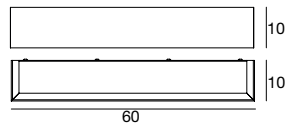

Light price

Madera

A decorative luminaire appealing to lovers of classical and modern lines alike. The beautiful, essential design is guaranteed to add that very special element of style that only wood can infuse in an environment.

Materials: frame in natural or grey oak; diffuser made of transparent glass with black silk-screened edge or silk-screened and sandblasted glass.

Eine Leuchte für Einrichtungen im klassischen und zugleich modernen Stil, schlicht aber ein echter Blickfang, der dem Raum mit seinen Details aus Holz Stil verleiht.

Material: rahmen aus Eichenholz natur oder grau; Diffusor aus transparentem Glas mit Rand mit schwarzem Siebdruckmotiv, Glas mit Siebdruckmotiv und sandgestrahlt.

90273 natural oak
eiche natur

90274 grey oak
eiche grau

1 x E27 30W
220-240V

1 x E27 14W
220-240V

LED Bulbs available

90275 natural oak
eiche natur

90276 grey oak
eiche grau

2 x E27 30W
220-240V

2 x E27 14W
220-240V

LED Bulbs available

90267 natural oak
eiche natur

90268 grey oak
eiche grau

1 x G9 7W
220-240V

1 x G9 20W
220-240V (Incl.)

LED Bulbs available