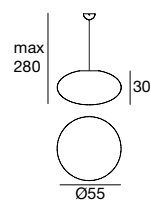

Oh! Smash

OUT

Technologically advanced light globes with round shapes that fill the room with an enveloping, welcoming light.

Materials: base in matt white coated metal or in white polyethylene; translucent polyethylene diffuser.

Leuchtkugeln mit modernster Technologie und runden Formen, die Wärme verbreiten und den Blick einfangen.

Material: Fuß aus Metall mit Lackierung in Mattweiß oder aus weißem Polyethylen; Diffusor aus durchscheinendem Polyethylen.

15213 translucide / translúcido

- 1 x E27 30W 220-240V
- 1 x E27 14W 220-240V

LED Bulbs available
LED Bulbs RGB available

15224 translucent durchscheinend

- 9 W LED 220-240V 3000K - A+ 854 lm CRI 90

15216 translucent durchscheinend

- 1 x E27 46W 220-240V
- 1 x E 27 20W 220-240V

LED Bulbs available
LED Bulbs RGB available

15226 translucent durchscheinend

- 11 W LED 220-240V 3000K - A+ 1162 lm CRI 90