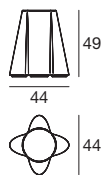

Accessories/Zubehör

- **14040** weight [only for: 15050,15051]
  Gewicht [nur für: 15050,15051]
- **14041** anti-theft
  Diebstahlschutz
- **14930** outer casing
  Einbaugehäuse
- **14931** peg [only for: 15058,15059]
  Erdspieß [nur für: 15058,15059]
- **14937** peg [only for: 15050,15051]
  Erdspieß [nur für: 15050,15051]
- **DMX** DMX accessories [only for: 15050,15058]
  DMX-Zubehör [nur für: 15050,15058]

▶ 445 - 447 - 448 - 451 - 452