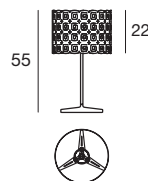

Gisèle

A game of small spirals, an interplay of hide-and-reveal that captivates the beholder, for a luminaire available as a floor or table light, in various sizes.

Materials: matt white coated metal mounting frame and casing; white sandblasted glass diffuser.

Ein Spiel mit kleinen Spiralen, ein Versteckspiel, das neugierig macht, für eine Leuchte, die als Stehleuchte oder Tischleuchte in verschiedenen Größen erhältlich ist.

Material: Fassung und Gehäuse aus Metall mit Lackierung in Mattweiß. Diffusor aus weißem sandgestrahltem Glas.

6826 white / weiß
1 x G9 33 W 220-240V (Incl.)
1 x G9 7 W 220-240V
LED Bulbs available

6827 white / weiß
1 x E27 46 W 220-240V
1 x E27 14 W 220-240V
LED Bulbs available

6822 white / weiß
1 x G9 33 W 220-240V (Incl.)
1 x G9 7 W 220-240V
LED Bulbs available

6821 white / weiß
1 x E27 57 W 220-240V
1 x E27 20 W 220-240V
LED Bulbs available