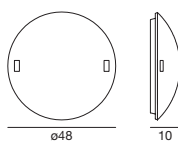

71889

white / weiß

3 x E27 46 W
220-240V

3 x E27 14 W
220-240V

LED Bulbs available