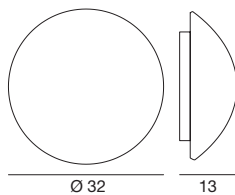

Opale

A luminaire that seems to emerge from the wall, like a moon that appears on the horizon, romantic and seductive.

Materials: glossy white coated metal mounting frame; white glass diffuser.

Eine Leuchte, die aus der Wand zu entspringen scheint, wie der Mond, der über dem Horizont aufgeht, romantisch und verführerisch.

Material: Fassung aus Metall mit Lackierung in Glanzweiß; Diffusor aus weißem Glas.

71680 white / weiß
1 x E27 46 W 220-240V
1 x E27 20 W 220-240V
LED Bulbs available

71681 white / weiß
2 x E27 46 W 220-240V
2 x E27 20 W 220-240V
LED Bulbs available