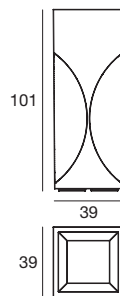

Accessories/Zubehör

1. **14930** outer casing
     Einbaugehäuse
   - **14937** peg
     Erdspeiß
   - **DMX** DMX accessories [only for: 15695]
     DMX-Zubehör [nur für: 15695]
2. 445 - 447 - 448 - 452