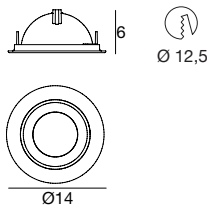

Outlook

A spotlight for punctual lighting that can also satisfy everyday lighting needs, Outlook creates fascinating lighting effects for interiors.

Materials: white wrinkle-effect coated aluminium casing; transparent glass diffuser; 45° spotlight optics.

Strahler für punktförmige Beleuchtung, der in seiner Version für das Alltagsleben Emotionen weckt und eindrucksvolle Lichteffekte im Indoorbereich schafft.

Material: leuchte aus Aluminium mit Lackierung mit weißem Schruppflack; Diffusor aus transparentem Glas; Optik vom Spot 45°.

7900 white / weiß
11 W LED
220-240V
3000K - A 1310 lm
CRI 90

7898 white / weiß
11 W LED
220-240V
3000K - A 1310 lm
CRI 90