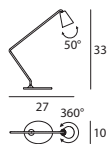

Conus LED Mini

Casing made of white or grey wrinkle-effect coated or polished aluminium; white sandblasted glass diffuser.

Materials: white or black or grey wrinkle-effect coated aluminium casing; white satin-finished polycarbonate diffuser.

Gehäuse aus glänzendem Aluminium oder mit Lackierung in Weiß mit Schrumpflack oder Grau mit Schrumpflack; Diffusor aus weißem sandgestrahltem Glas.

Material: Leuchte aus Aluminium mit Lackierung mit weißen, schwarzem oder grauem Schrumpflack; Diffusor aus satiniertem weißem Polycarbonat.

1. **7278** white / weiß
   - **7279** grey / grau
   - **7280** black / schwarz
2. 2 W
   220-240V
   3000K - A+ 200 lm
   CRI 90