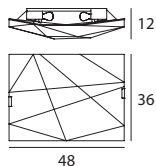

Face

The light of this ceiling or wall light spreads imaginatively from the many facets of the casing, sometimes more intensely, sometimes softer.

Materials: metal mounting frame with white wrinkle-effect finish; white silk-screened and white sandblasted glass diffuser.

Das Licht dieser Decken-oder Wandleuchte wird von den zahlreichen Facetten fantasievoll gebrochen und als starkes und weiches Licht reflektiert.

Material: Fassung aus Metall mit Oberfläche aus weißem Schrumpflack. Diffusor aus Glas mit weißem Siebdruckmotiv und aus weißem sandgestrahltem Glas.