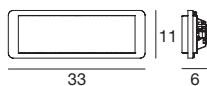

Light price

Solido

A minimalist buckle seems to support a light ribbon allowing it to pass delicately through and then blocking it to emit a soft light from the ceiling or wall.

Materials: white painted wood or oak wood casing; silk-screened and sandblasted glass diffuser.

Eine Spange mit minimalistischem Design scheint ein leuchtendes Band zu halten, das vorsichtig verschoben und positioniert wird und von der Decke oder der Wand aus ein weiches Licht verbreitet.

Material: Gehäuse aus weiß lackiertem Holz oder Eiche; Diffusor aus sandgestrahltem Glas mit Siebdruckmotiv.

90255 white / weiß
90256 oak / eiche
90261 chrome / chrom

1 x E14 46 W
220-240V

1 x E14 8 W
220-240V

LED Bulbs available