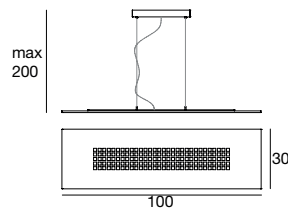

Dubmetal

Its modern, minimalist silhouette makes it a unique element of design: the metal features a refined style, and diffuses from its core a light that adds character to rooms and surfaces.

Material: White wrinkle-effect or satin-finished steel coated metal mounting frame and casing.

Wenn diese Leuchte mit ihren modernen und minimalistischen Linien zum Designerobjekt wird, ist sie wirklich unglaublich einzigartig: Das Metall enthüllt einen eleganten Stil, ein Herz, in dem ein Licht erstrahlt, das Flächen und Räumen Persönlichkeit verleiht.

Materials: Fassung und Leuchte aus Metall mit Lackierung mit weißem Schruppflack oder in satiniertem Stahl.

7865 white / weiß
7866 brushed steel / gebürstetem stahl
22 W LED
220-240V
3000K - A+ 2250 lm
CRI 90

7867 white / weiß
7868 brushed steel / gebürstetem stahl
32 W LED
220-240V
3000K - A+ 3500 lm
CRI 90

7869 white / weiß
7870 brushed steel / gebürstetem stahl
35 W LED
220-240V
3000K - A+ 4700 lm
CRI 90