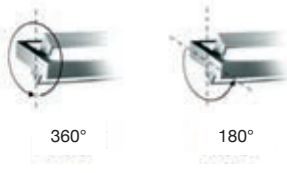

Girevole

A double emission wall light rotates on itself to direct its light toward the wall and towards the ceiling and floor, pandering to the most varied tastes.

Materials: metal mounting frame and frame with matt grey or chrome-plated finish; white sandblasted glass diffuser.

Diese zweiflämmige Wandleuchte dreht sich um sich selbst, um ihr Licht auf die Wand, die Decke und den Boden zu richten, ganz nach Belieben.

Material: Fassung und Rahmen aus Metall mit Oberfläche in Chrom oder Mattgrau. Diffusor aus weißem sandgestrahltem Glas.

4850 chrome / chrom
5100 grey / grau
1 x G9 48 W
220-240V (Incl.)
LED Bulbs available

4851 chrome / chrom
5101 grey / grau
1 x R7s 120 W
114mm 220-240V (Incl.)

4852 chrome / chrom
5102 grey / grau
2 x G5 24 W
220-240V (Incl.)