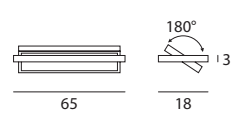

Girevole

A double emission wall light rotates on itself to direct its light toward the wall and towards the ceiling and floor, pandering to the most varied tastes.

Materials: metal mounting frame and frame with matt grey or chrome-plated finish; white sandblasted glass diffuser.

Diese zweiflämmige Wandleuchte dreht sich um sich selbst, um ihr Licht auf die Wand, die Decke und den Boden zu richten, ganz nach Belieben.

Material: Fassung und Rahmen aus Metall mit Oberfläche in Chrom oder Mattgrau. Diffusor aus weißem sandgestrahltem Glas.

4850 chrome / chrom
5100 grey / grau
1 x G9 48 W
220-240V (Incl.)
LED Bulbs available

4851 chrome / chrom
5101 grey / grau
1 x R7s 120 W
114mm 220-240V (Incl.)

4852 chrome / chrom
5102 grey / grau
2 x G5 24 W
220-240V (Incl.)