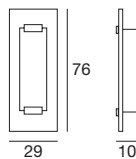

Tabula

A wall and ceiling light that offers in every position a visual effect of depth, from which the light emanates and spreads without revealing its source.

Materials: matt grey coated metal mounting frame; transparent and white sandblasted glass diffuser.

Wandleuchte und Deckenleuchte, die dem Raum in jeder Position Tiefe verleiht und ihr Licht verbreitet, ohne dass der Ursprung erkennbar ist.

Material: Fassung aus Metall mit Lackierung in Mattgrau. Diffusor aus transparentem Glas und weißem sandgestrahltem Glas.

5050 white / weiß
1 x G5 24 W
220-240V (Incl.)