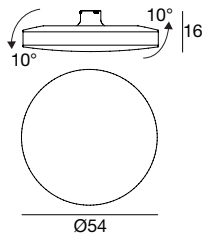

Move+

A circle detaches from the ceiling and tips at will, following your desire to play with the light.

Materials: white or black wrinkle-effect coated metal casing; translucent polyethylene diffuser; white or black fabric band.

Ein Kreis, der sich von der Decke abhebt und nach Belieben neigen lässt, sodass ganz nach Lust und Laune mit dem Licht gespielt werden kann.

Material: Leuchte aus Metall mit Lackierung mit weißem oder schwarzem Schrumpflack; Diffusor aus durchscheinendem Polyethylen; Streifen aus weißem oder schwarzem Stoff.

7820 white / weiß
7821 black / schwarz
1 x 2GX13 55 W
220-240V (Incl.)

7826 white / weiß
7827 black / schwarz
29 W LED
220-240V
3000K - A 3731 lm
CRI 90