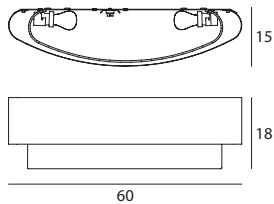

Light price

Matrioska

A light pulses and expands into a soft shell that leaves it free to express itself in all its whiteness, hovering from the ceiling or in midair.

Materials: white or gold-leaf effect coated metal casing; white sandblasted glass diffuser.

Ein Licht, das sich in einer Schale verbirgt, die das Licht umgibt und schützt, um sich dann in seiner ganzen Helligkeit zu entfalten und die Wand zu beleben.

Material: Gehäuse aus Metall mit Lackierung in Weiß oder Blattgold-Optik; Diffusor aus weißem sandgestrahltem Glas.

90240 white / weiß
90245 gold / gold
 1 x E27 46 W
220-240V
 1 x E27 20 W
220-240V
LED Bulbs available

90241 white / weiß
90246 gold / gold
 2 x E27 46 W
220-240V
 2 x E27 20 W
220-240V
LED Bulbs available