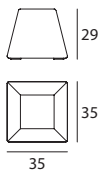

Accessories/Zubehör

1. **14060** anti-theft [only for: 15400,15401,15722]
     Diebstahlschutz [nur für: 15400,15401,15722]
   - **14063** anti-theft [only for: 15404,15405,15720]
     Diebstahlschutz [nur für: 15404,15405,15720]
   - **14931** peg
     Erdspieß
   - **DMX** DMX accessories [only for: 15400,15405]
     DMX-Zubehör [nur für: 15400,15405]
2. 445 - 448 - 450 - 452