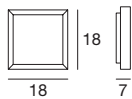

Light price

Frame

The simplicity of essential lines, the softness of the light and the strength of metal define this wall and ceiling light, which comes in many different sizes.

Materials: casing made of wood with metalized aluminium finish; white sandblasted silk-screened glass diffuser.

Die schlichte, essentielle Form, das weiche Licht und die Stärke vom Metall charakterisieren diese Wandleuchte und Deckenleuchte, die in vielen Größen erhältlich ist.

Material: Gehäuse aus Wenge oder Kirschholz, oder aus Holz mit Oberfläche aus metallisiertem Aluminium; Diffusor aus weißem sandgestrahltem Glas mit Siebdruckmotiv.

71902 aluminium / aluminium
1 x G9 20 W
220-240V (Incl.)
LED Bulbs available