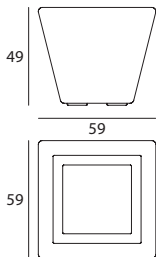

Accessories/Zubehör

1. **14061** glass
     Glas
   - **14062** anti-theft
     Diebstahlschutz
   - **14937** peg
     Erdspieß
   - **DMX** DMX accessories [only for: 15402]
     DMX-Zubehör [nur für: 15402]
2. 445 - 448 - 451 - 452 - 453