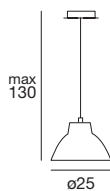

Campana

A suspension light that evokes the delicate shape of a white bellflower, stretched out as if looking for the sun.

Materials: casing with brushed nickel finish; white sandblasted glass diffuser.

Eine Hängeleuchte, die sich an der zarten Form einer weißen Glockenblume inspiriert, die ihren Blütenkelch der Sonne entgegenstreckt.

Material: Gehäuse mit Oberfläche in gebürstetem Nickel. Diffusor aus weißem sandgestrahltem Glas.

4430 nickel / nickel
1 x E14 46 W 220-240V
1 x E14 8 W 220-240V
LED Bulbs available