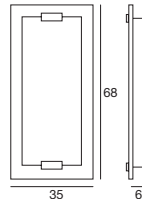

Tabula

A table luminaire or wall and ceiling light, offering in every position a visual effect of depth, from which the light emanates and spreads without revealing its source.

Materials: matt grey coated metal mounting frame; transparent and white sandblasted glass diffuser.

Tischleuchte oder Wandleuchte und Deckenleuchte, die dem Raum in jeder Position Tiefe verleiht und ihr Licht verbreitet, ohne dass der Ursprung erkennbar ist.

Material: Fassung aus Metall mit Lackierung in Mattgrau. Diffusor aus transparentem Glas und weißem sandgestrahltem Glas.

6034 white
weiß
1 x G9 33 W
220-240V (Incl.)
LED Bulbs available

6024 white-white
weiß-weiß
2 x 2G11 36 W
220-240V (Incl.)

6029 white-white
weiß-weiß
2 x 2G11 55 W
220-240V (Incl.)