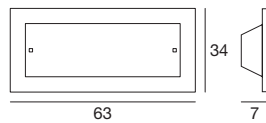

Light price

Piana

Whether as a wall or ceiling light, the geometric and simple beauty of a light traced by a square or rectangle that harmonizes with the environment's volumes.

Materials: glossy white coated metal mounting frame; transparent and white silk-screened glass diffuser.

Eine Wandleuchte und Deckenleuchte, charakterisiert durch die Geometrie und die schlichte Schönheit des Lichts, geschaffen von einem Quadrat oder Rechteck, das sich harmonisch in die Umgebung einfügt.

Material: Fassung aus Metall mit Lackierung in Glanzweiß; Diffusor aus transparentem Glass mit weißem Siebdruckmotiv.

71624 transparent / transparent
1 x R7s 80 W
75mm 220-240V (Incl.)

71625 transparent / transparent
1 x R7s 80 W
75mm 220-240V (Incl.)

71621 transparent / transparent
1 x R7s 80 W
75mm 220-240V (Incl.)

71622 transparent / transparent
1 x R7s 120 W
114mm 220-240V (Incl.)