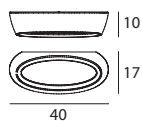

Modern

Gesso

A wall light that makes of the whiteness and materiality of the plaster its strong point, with soft and sensual lines.

Materials: mounting frame in glossy white coated metal; casing in white plaster; white sandblasted glass diffuser.

Eine Wandleuchte, die das strahlende Weiß und die Struktur vom Gips zu ihrem Vorteil nutzt und mit weichen, sanften Linien interpretiert.

Material: Fassung aus Metall mit Lackierung in Glanzweiß; Gehäuse aus weißem Gips; Diffusor aus weißem sandgestrahltem Glas.

7309 white / weiß
1 x 2G11 24 W
220-240V (Incl.)