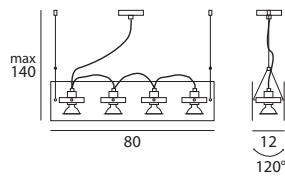

Spot

Orbis

A suspension light that does not hide its light source but exalts it, leaving it free to move for maximum customization.

Materials: metal mounting frame and casing with chrome-plated finish; transparent glass diffuser.

Eine Hängeleuchte, die ihre Lichtquelle nicht verbirgt, sondern in den Vordergrund rückt, sodass sie bewegt werden kann und eine optimale Personalisierung erlaubt.

Material: Fassung und Gehäuse aus Metall mit Oberfläche in Chrom. Diffusor aus transparentem Glas.

4610 chrome / chrom
2 x GU10 30 W
220-240V
LED Bulbs available

4604 chrome / chrom
4 x GU10 30 W
220-240V
LED Bulbs available