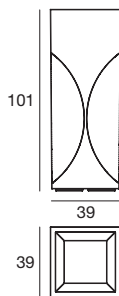

Accessories/Zubehör

1. **14930** outer casing
     Einbaugehäuse
   - **14937** peg
     Erdspeiß
   - **DMX** DMX accessories [only for: 15695]
     DMX-Zubehör [nur für: 15695]
2. 445 - 447 - 448 - 452