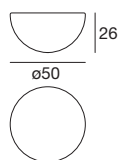

Ohps

The perfection of a half-sphere, the naturalness of light, a pleasant presence in every space: whether alone or in company, a luminaire that knows how to decorate and illuminate with simplicity and spontaneity.

Materials: translucent white linear polyethylene casing for diffused lighting; base made of matt white coated metal and of white linear polyethylene.

Die Perfektion der Halbkugel, die Natürlichkeit vom Licht, die angenehme Präsenz in jedem Raum: Eine Leuchte, die allein oder in Gesellschaft einen Raum mit Spontaneität und Schlichtheit einrichtet und beleuchtet.

Material: Leuchtkörper aus weißem durchscheinendem linearem Polyethylen; Fuß aus weißem linearem Polyethylen und Metall mit Lackierung in Mattweiß.

10380 translucent
durchscheinend
1 x E27 30 W
220-240V
1 x E27 14 W
220-240V
LED Bulbs available
LED Bulbs RGB available

10381 translucent
durchscheinend
1 x E27 46 W
220-240V
1 x E27 20 W
220-240V
LED Bulbs available
LED Bulbs RGB available

10386 translucent
durchscheinend
1 x E27 30 W
220-240V
1 x E27 14 W
220-240V
LED Bulbs available
LED Bulbs RGB available

10387 translucent
durchscheinend
1 x E27 46 W
220-240V
1 x E27 20 W
220-240V
LED Bulbs available
LED Bulbs RGB available