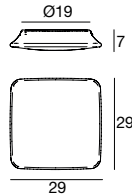

MyWhite

OUT

Modular, versatile lighting suggestively adorning an exterior wall, it can be adapted to the most diverse architectural styles with consistently original results.

Materials: white polyethylene base; translucent polyethylene diffuser.

Eine modulare und vielseitige Beleuchtung, die eine Außenwand auf eindrucksvolle Weise verziert und sich für eine originelle Einrichtung der unterschiedlichsten Architekturrichtungen eignet.

Material: Fuß aus weißem Polyethylen; Diffusor aus durchscheinendem Polyethylen.

7805 translucent
durchscheinend
10 W LED
220-240V
3000K - A+ 1122 lm
CRI 85