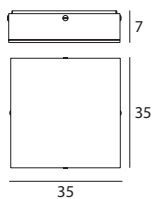

Gluèd

A wall and ceiling light with square and regular shapes offers a diffuse and very homogenous light, to fit discreetly in any environment, with any style.

Materials: glossy white coated metal mounting frame; white silk-screened glass diffuser.

Eine Wandleuchte und Deckenleuchte mit kantigen, regelmäßigen Formen, die ein diffuses und sehr gleichmäßiges Licht liefert und sich diskret in jedes Ambiente und jeden Stil einfügt.

Material: Fassung aus Metall mit Lackierung in Glanzweiß; Diffusor aus Glas mit weißem Siebdruckmotiv.