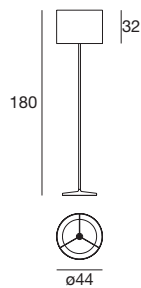

Kyria

A luminaire elegant in its simplicity that decorates the wall or a desk, with the taste and lightness of its own fabric.

Materials: matt white coated metal mounting frame; grey fabric diffuser.

Eine Leuchte mit eleganter Nüchternheit, die an die Wand passt wie auf einem Schreibtisch und mit Geschmack und der Leichtigkeit des Stoffs einrichtet.

Material: Fassung aus Metall mit Lackierung in Mattweiß; Diffusor aus grauem Stoff.

7331 grey / grau
1 x E27 46 W
220-240V
1 x E27 20 W
220-240V
LED Bulbs available

7330 grey / grau
1 x E27 116 W
220-240V
1 x E27 30 W
220-240V
LED Bulbs available