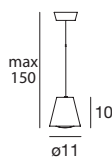

Conus LED

A cone-shaped suspension light provides a comfortable diffuse lighting thanks to its white sandblasted glass diffuser, with energy savings and long lasting LEDs.

Materials: casing made of white or grey wrinkle-effect coated or polished aluminium; white sandblasted glass diffuser.

Eine kegelförmige Hängeleuchte, die mit ihrem Diffusor aus weißem sandgestrahltem Glas ein behagliches Licht im Raum verbreitet. Mit langlebigen und energiesparenden LEDs.

Material: Gehäuse aus glänzendem Aluminium oder mit Lackierung in Weiß mit Schrumpflack oder Grau mit Schrumpflack; Diffusor aus weißem sandgestrahltem Glas.

7248 white / weiß
7249 grey / grau
6 W LED
220-240V
3000K - A 657 lm
CRI 90

7254 white / weiß
7255 grey / grau
7 W LED
220-240V
3000K - A+ 750 lm
CRI 90