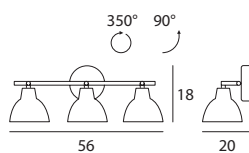

Spot

Campana

A luminaire that evokes the delicate shape of a white bellflower, stretched out as if looking for the sun.

Materials: casing with chrome-plated or brushed nickel finish; white sandblasted glass diffuser.

Eine Leuchte, die sich an der zarten Form einer weißen Glockenblume inspiriert, die ihren Blütenkelch der Sonne entgegenstreckt.

Material: Gehäuse mit Oberfläche in Chrom oder gebürstetem Nickel. Diffusor aus weißem sandgestrahltem Glas.

4405 chrome / chrom
4425 nickel / nickel
 1 x E14 30 W
220-240V
 1 x E14 8 W
220-240V
LED Bulbs available

4402 chrome / chrom
4422 nickel / nickel
 2 x E14 30 W
220-240V
 2 x E14 8 W
220-240V
LED Bulbs available

4403 chrome / chrom
4423 nickel / nickel
 3 x E14 30 W
220-240V
 3 x E14 8 W
220-240V
LED Bulbs available