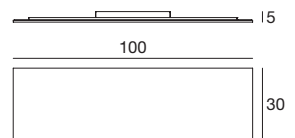

Dublight LED

A game of transparencies, a minimalist design, a well-ordered light that seems to appear out of nowhere and spread from the ceiling, firm and soft at the same time.

Materials: white wrinkle-effect coated metal mounting frame; satin-finished polymethylmethacrylate diffuser.

Ein Spiel mit Transparenz, ein minimalistisches Design, ein geordnetes Licht, das aus dem Nichts zu kommen scheint und sich entschieden und zugleich sanft von der Decke aus verteilt.

Material: Fassung aus Metall mit Lackierung in Weiß mit Schrumpflack; Diffusor aus satiniertem Polymethylmethacrylat.

7488 satin-finished /
satiniert
7 W LED
220-240V
3000K - A+ 767 lm
CRI 90

7489 satin-finished /
satiniert
23 W LED
220-240V
3000K - A+ 2835 lm
CRI 90

7490 satin-finished /
satiniert
42 W LED
220-240V
3000K - A+ 5010 lm
CRI 90

7491 satin-finished /
satiniert
35 W LED
220-240V
3000K - A+ 4253 lm
CRI 90