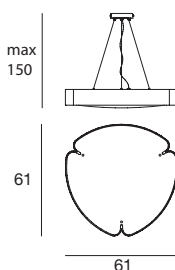

Light price

Matrioska

A light pulses and expands into a soft shell that leaves it free to express itself in all its whiteness, hovering from the ceiling or in midair.

Materials: white wrinkle-effect or gold-leaf effect coated metal casing; white sandblasted and silk-screened glass diffuser.

Ein Licht, das in einer weichen Schale pulsiert und sich ausdehnt, bis es freigesetzt wird, um sich in seiner ganzen Helligkeit von der Decken-oder Hängeleuchte aus zu entfalten.

Material: Gehäuse aus Metall mit Lackierung in Weiß mit Schrumpflack oder mit Blattgold-Optik; Diffusor aus andgestrahltem Glas mit weißem Siebdruckmotiv.

90242 white / weiß
90247 gold / gold
 2 x E27 46 W
220-240V
 2 x E27 20 W
220-240V
LED Bulbs available

90243 white / weiß
90248 gold / gold
 3 x E27 46 W
220-240V
 3 x E27 20 W
220-240V
LED Bulbs available

90244 white / weiß
90249 gold / gold
 3 x E27 46 W
220-240V
 3 x E27 30 W
220-240V
LED Bulbs available