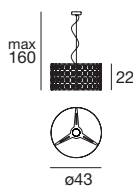

Gisèle

A game of small spirals, an interplay of hide-and-reveal that captivates the beholder, for a luminaire available as a suspension light, in various sizes.

Materials: matt white coated metal mounting frame and casing; white sandblasted glass diffuser.

Ein Spiel mit kleinen Spiralen, ein Versteckspiel, das neugierig macht, für eine Leuchte, die als Hängeleuchte in verschiedenen Größen erhältlich ist.

Material: Fassung und Gehäuse aus Metall mit Lackierung in Mattweiß. Diffusor aus weißem sandgestrahltem Glas.

6825 white / weiß
1 x G9 33 W
220-240V (Incl.)
1 x G9 7 W
220-240V
LED Bulbs available

6823 white / weiß
1 x E27 57 W
220-240V
1 x E27 20 W
220-240V
LED Bulbs available

6824 white / weiß
1 x E27 116 W
220-240V
1 x E27 20 W
220-240V
LED Bulbs available