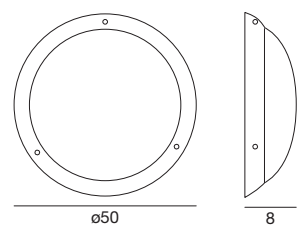

Light price

Occhio

A luminaire like an eye observes from the ceiling and the wall, sometimes open, sometimes half-closed, bright and curious every time you switch it on.

Materials: metal mounting frame with brushed nickel finish; transparent and white silk-screened glass diffuser.

Eine Leuchte, die an ein Auge erinnert, das einen von der Decke oder der Wand aus beobachtet, mal offen, mal halb geschlossen, leuchtend und ausgefallen, sobald die Leuchte eingeschaltet ist.

Material: Fassung aus Metall mit Oberfläche aus gebürstetem Nickel; Diffusor aus transparentem Glas und aus Glas mit weißem Siebdruckmotiv.

3455 nickel / nickel
1 x E27 46 W 220-240V
1 x E27 14 W 220-240V
LED Bulbs available

3450 nickel / nickel
1 x E27 46 W 220-240V
1 x E27 14 W 220-240V
LED Bulbs available

3451 nickel / nickel
2 x E27 46 W 220-240V
2 x E27 14 W 220-240V
LED Bulbs available

3452 nickel / nickel
3 x E27 46 W 220-240V
3 x E27 14 W 220-240V
LED Bulbs available