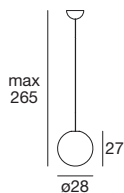

Oh! Suspended

OUT

The perfection of the sphere, the naturalness of light, a pleasant presence in every space: alone or in company, a luminaire that knows how to decorate and illuminate with simplicity and spontaneity.

Materials: translucent white linear polyethylene casing for diffused lighting; base made of matt white coated metal.

Die Perfektion der Kugel, die Natürlichkeit vom Licht, die angenehme Präsenz in jedem Raum: Eine Leuchte, die allein oder in Gesellschaft einen Raum mit Spontaneität und Schlichtheit einrichtet und beleuchtet.

Material: Leuchtkörper aus linearem, weißem, durchscheinendem Polyethylen; Fuß aus Metall mit Lackierung in Mattweiß.

15180 translucent
durchscheinend
1 x E27 30 W
220-240V
1 x E27 14 W
220-240V
LED Bulbs available
LED Bulbs RGB available