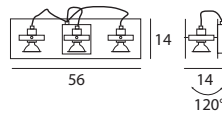

Spot

Orbis

A wall light that does not hide its light source but exalts it, leaving it free to move for maximum customization.

Materials: metal mounting frame with chrome-plated finish; transparent glass diffuser.

Eine Wandleuchte, die ihre Lichtquelle nicht verbirgt, sondern in den Vordergrund rückt, sodass sie bewegt werden kann und eine optimale Personalisierung erlaubt.

Material: Fassung aus Metall mit Oberfläche in Chrom. Diffusor aus transparentem Glas.

4600 chrome / chrom
1 x GU10 30 W
220-240V
LED Bulbs available