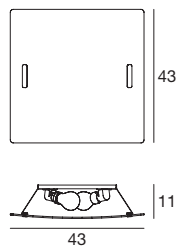

Florence

Intricate detail creates the suggestion of an embroidery that embellishes the wall and the ceiling.

Materials: glossy white coated metal mounting frame; white glass diffuser decorated with a floral silk-screened pattern.

Die Intarsien erinnern an Stickereien, die die Wand und die Decke verschönern.

Material: Fassung aus Metall mit Lackierung in Glanzweiß; Diffusor aus weißem Glas, verschönert mit Siebdruckaufdruck mit Blumenmotiv.

90196 white / weiß
1 x E27 57 W
220-240V
1 x E27 20 W
220-240V
LED Bulbs available

90197 white / weiß
2 x E27 57 W
220-240V
2 x E27 20 W
220-240V
LED Bulbs available

90198 white / weiß
4 x E27 57 W
220-240V
4 x E27 20 W
220-240V
LED Bulbs available