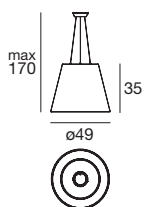

Vulcanino & Vulcanone LED

A small volcano, whether in suspension or attached to the ceiling, attracts attention by releasing a light that envelops the room.

Materials: translucent white linear polyethylene casing for diffused lighting; matt white coated metal mounting frame.

Ein kleiner Vulkan, hängend oder an der Decke, zieht die Aufmerksamkeit auf sich und strahlt ein Licht ab, das den Raum erfüllt.

Material: Leuchtkörper aus weißem durchscheinendem linearem Polyethylen; Fassung aus Metall mit Lackierung in Mattweiß.

10330 translucent dunkles zementgrau
21 W LED
220-240V
3000K - A 2914 lm
CRI 90

10335 translucent dunkles zementgrau
30 W LED
220-240V
3000K - A 4098 lm
CRI 90