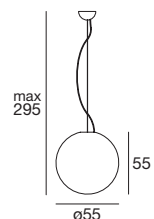

Oh! Suspended

OUT

The perfection of the sphere, the naturalness of light, a pleasant presence in every space: alone or in company, a luminaire that knows how to decorate and illuminate with simplicity and spontaneity.

Materials: translucent white linear polyethylene casing for diffused lighting; base made of matt white coated metal.

Die Perfektion der Kugel, die Natürlichkeit vom Licht, die angenehme Präsenz in jedem Raum: Eine Leuchte, die allein oder in Gesellschaft einen Raum mit Spontaneität und Schlichtheit einrichtet und beleuchtet.

Material: Leuchtkörper aus linearem, weißem, durchscheinendem Polyethylen; Fuß aus Metall mit Lackierung in Mattweiß.

15180 translucent
durchscheinend
1 x E27 30 W
220-240V
1 x E27 14 W
220-240V
LED Bulbs available
LED Bulbs RGB available

15168 translucent
durchscheinend
1 x E27 46 W
220-240V
1 x E27 20 W
220-240V
LED Bulbs available
LED Bulbs RGB available

15106 translucent
durchscheinend
9 W LED
220-240V
3000K - A+ 854 lm
CRI 90

15110 translucent
durchscheinend
15 W LED
220-240V
3000K - A+ 1530 lm
CRI 90