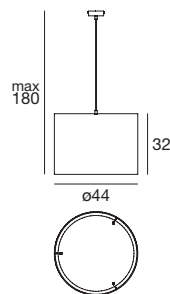

Kyria

A luminaire elegant in its simplicity that decorates the wall or falls gently from the ceiling, with the taste and lightness of its own fabric.

Materials: matt white coated metal mounting frame; grey fabric diffuser.

Eine Leuchte mit eleganter Nüchternheit, die an die Wand passt oder sanft von der Decke hängt und mit Geschmack und der Leichtigkeit des Stoffs einrichtet.

Material: Fassung aus Metall mit Lackierung in Mattweiß; Diffusor aus grauem Stoff.

7333 grey / grau
1 x E27 46 W 220-240V
1 x E27 20 W 220-240V
LED Bulbs available

7332 grey / grau
2 W LED 220-240V
3000K - A 110 lm CRI 90
1 x E27 46 W 220-240V
1 x E27 20 W 220-240V
LED Bulbs available

7334 grey / grau
1 x E27 116 W 220-240V
1 x E27 30 W 220-240V
LED Bulbs available