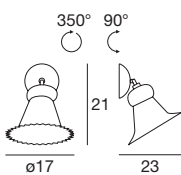

Mami

A wall or table light with a design that evokes femininity and prettiness, like a long skirt moved by the wind.

Materials: white ceramic casing with a brown decorative pattern; rust colour coated metal mounting frame; white sandblasted glass diffuser.

Eine Wandleuchte oder eine Tischleuchte mit einer sehr femininen und anmutigen Form, die an einem langen, vom Wind bewegten Rock erinnert.

Material: Gehäuse aus weißer Keramik, verschönert mit einer aufgemalten Dekoration in Braun; Fassung aus Metall mit Lackierung in Rostbraun; Diffusor aus weißem sandgestrahltem Glas.

2641 rust / rost
1 x E14 30 W 220-240V
1 x E14 8 W 220-240V
LED Bulbs available

2655 rust / rost
1 x E14 30 W 220-240V
1 x E14 8 W 220-240V
LED Bulbs available

2642 rust / rost
1 x E14 30 W 220-240V
1 x E14 8 W 220-240V
LED Bulbs available

2654 rust / rost
2 x E14 30 W 220-240V
2 x E14 8 W 220-240V
LED Bulbs available