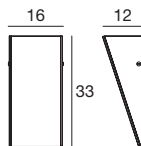

Modern

Gluèd

An wall light with square and regular shapes offers a well-defined light towards the wall, and a softer light towards observers, to fit discreetly in any environment, with any style.

Materials: glossy white coated metal mounting frame;
white silk-screened glass diffuser.

Eine Wandleuchte mit kantigen, regelmäßigen Formen, die ein klar definiertes Licht zur Wand und ein weiches Licht zum Betrachter liefert und sich diskret in jedes Ambiente und jeden Stil einfügt.

Material: Fassung aus Metall mit Lackierung in Glanzweiß; Diffusor aus Glas mit weißem Siebdruckmotiv.

6736 white / weiß
1 x 2G11 18 W
220-240V (Incl.)

6737 white / weiß
1 x 2G10 36 W
220-240V (Incl.)