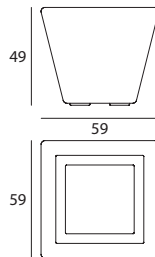

Accessories/Zubehör

1. **14061** glass
     Glas
   - **14062** anti-theft
     Diebstahlschutz
   - **14937** peg
     Erdspieß
   - **DMX** DMX accessories [only for: 15402]
     DMX-Zubehör [nur für: 15402]
2. 445 - 448 - 451 - 452 - 453