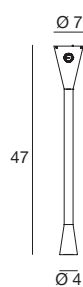

1. **7232** white / weiß
   7233 black / schwarz
   2 W LED
   220-240V
   3000K - A++ 200 lm
   CRI 90