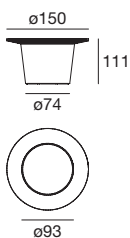

Hat

OUT

A huge hat welcomes people like a polite butler, its discreet light guides one's gaze and renders the luminaire particularly affable.

Materials: casing made of translucent white, black or translucent white and black linear polyethylene.

Concerning the finish, the first colour regards the diffusing casing, the second colour regards the upper coloured edge.

Ein enormer Hut, der die Menschen wie ein höflicher Butler empfängt, lenkt den Blick mit seinem diskreten Licht und ist ausgesprochen zuverlässig.

Material: Gehäuse aus weißem durchscheinendem linearem Polyethylen, aus schwarzem Polyethylen oder aus weißem durchscheinendem und schwarzem Polyethylen.

Für die oberfläche, erste Farbe bezieht sich auf den Körper, die zweite Farbe der höheren farbigen Rand.

- **15620** black-white
  schwarz-weiß
- **15621** white-black
  weiß-schwarz
- **15622** black-black
  schwarz-schwarz
- **15623** white-white
  weiß-weiß
  19 W LED
  220-240V
  3000K - A 1440 lm
  CRI 80

- **15624** black-white
  schwarz-weiß
- **15625** white-black
  weiß-schwarz
- **15626** black-black
  schwarz-schwarz
- **15627** white-white
  weiß-weiß

- **15628** black-white
  schwarz-weiß
- **15629** white-black
  weiß-schwarz
- **15630** black-black
  schwarz-schwarz
- **15631** white-white
  weiß-weiß
  29 W LED
  220-240V
  3000K - A 2016 lm
  CRI 80

- **15632** black-white
  schwarz-weiß
- **15633** white-black
  weiß-schwarz
- **15634** black-black
  schwarz-schwarz
- **15635** white-white
  weiß-weiß