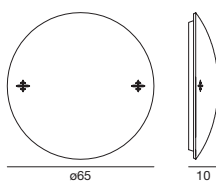

71888

amber / bernstein

3 x E27 46 W
220-240V

3 x E27 14 W
220-240V

LED Bulbs available

71891

amber / bernstein

4 x E27 46 W
220-240V

4 x E27 30 W
220-240V

LED Bulbs available