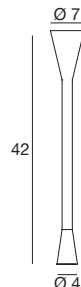

1. **7220** white / weiß
   7221 black / schwarz
   2 W LED
   220-240V
   3000K - A++ 200 lm
   CRI 90