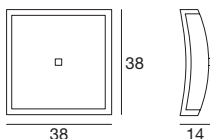

Mille

Clean lines, a simple and attractive design, elegant glasswork: a wall and ceiling light for every room and every style.

Materials: mounting frame made of glossy white coated metal, or with brushed nickel finish, or of cherry wood; diffuser made of white silk-screened, partly transparent (with brushed nickel finished decorative elements) or partly white sandblasted glass (with cherry wood decorative elements).

Eine saubere Linie, ein schlichtes und ansprechendes Design und eine elegante Verarbeitung vom Glas: Eine Wandleuchte und eine Deckenleuchte für jeden Raum und jeden Stil.

Material: Fassung aus Metall mit Lackierung in Glanzweiß oder mit Oberfläche aus gebürstetem Nickel oder aus Kirschholz; Diffusor aus Glas mit weißem Siebdruckmotiv, teilweise transparent (mit dekorativen Details mit Oberfläche aus gebürstetem Nickel), oder teilweise weiß sandgestrahlt (mit dekorativen Details aus Kirschholz).

3568 white-nickel
weiß-nickel
3578 white-cherry wood-nickel
weiß-kirsche-nickel

LED Bulbs available

3569 white-nickel
weiß-nickel
3579 white-cherry wood-nickel
weiß-kirsche-nickel

LED Bulbs available

1017 white-nickel
weiß-nickel

LED Bulbs available

1018 white-nickel
weiß-nickel

LED Bulbs available