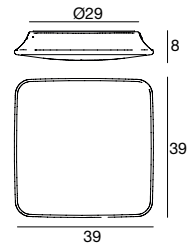

MyWhite

OUT

Modular, versatile lighting suggestively adorning an exterior wall, it can be adapted to the most diverse architectural styles with consistently original results.

Materials: white polyethylene base; translucent polyethylene diffuser.

Eine modulare und vielseitige Beleuchtung, die eine Außenwand auf eindrucksvolle Weise verziert und sich für eine originelle Einrichtung der unterschiedlichsten Architekturrichtungen eignet.

Material: Fuß aus weißem Polyethylen; Diffusor aus durchscheinendem Polyethylen.

7805 translucent
durchscheinend
10 W LED
220-240V
3000K - A+ 1122 lm
CRI 85

7806 translucent
durchscheinend
16 W LED
220-240V
3000K - A+ 1598 lm
CRI 85
**Emergency version
(3 hours) on demand**

7807 translucent
durchscheinend
10 W LED
220-240V
3000K - A+ 1122 lm
CRI 85

7808 translucent
durchscheinend
16 W LED
220-240V
3000K - A+ 1598 lm
CRI 85
**Emergency version
(3 hours) on demand**