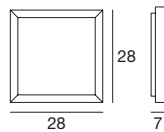

Light price

Frame

The simplicity of essential lines, the softness of the light and the strength of metal define this wall and ceiling light, which comes in many different sizes.

Materials: casing made of wood with metalized aluminium finish; white sandblasted silk-screened glass diffuser.

Die schlichte, essentielle Form, das weiche Licht und die Stärke vom Metall charakterisieren diese Wandleuchte und Deckenleuchte, die in vielen Größen erhältlich ist.

Material: Gehäuse aus Wenge oder Kirschholz, oder aus Holz mit Oberfläche aus metallisiertem Aluminium; Diffusor aus weißem sandgestrahltem Glas mit Siebdruckmotiv.

71902 aluminium / aluminium
1 x G9 20 W
220-240V (Incl.)
LED Bulbs available

71903 aluminium / aluminium
1 x R7s 80 W
75mm 220-240V (Incl.)