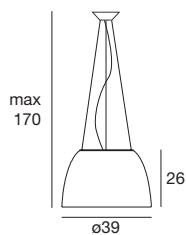

Cupolè

Made of spun glass, finely decorated by hand, a dynamic-looking suspension is born, with a look at once dynamic and reassuring, with brushed nickel-finished details.

Materials: metal mounting frame with brushed nickel finish; wenge, white or aluminium coloured spun glass diffuser.

Das kunstvoll von Hand bemalte Schleuderglas verleiht der Hängeleuchte ein dynamisches und gleichzeitig vertrautes Aussehen. Mit Details aus gebürstetem Nickel.

Material: Fassung aus Metall mit Oberfläche aus gebürstetem Nickel; Diffusor aus Schleuderglas in der Farbe Wenge, Weiß oder Aluminium.

6313 wengé / wenge
6323 aluminium / aluminium
6383 white / weiß
1 x E27 116 W 220-240V
1 x E27 30 W 220-240V
LED Bulbs available

6312 wengé / wenge
6322 aluminium / aluminium
6382 white / weiß
1 x R7s 160 W 114mm 220-240V (Incl.)