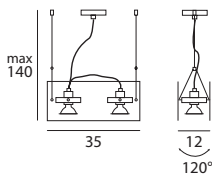

Spot

Orbis

A suspension light that does not hide its light source but exalts it, leaving it free to move for maximum customization.

Materials: metal mounting frame and casing with chrome-plated finish; transparent glass diffuser.

Eine Hängeleuchte, die ihre Lichtquelle nicht verbirgt, sondern in den Vordergrund rückt, sodass sie bewegt werden kann und eine optimale Personalisierung erlaubt.

Material: Fassung und Gehäuse aus Metall mit Oberfläche in Chrom. Diffusor aus transparentem Glas.

4610 chrome / chrom
2 x GU10 30 W
220-240V
LED Bulbs available

4604 chrome / chrom
4 x GU10 30 W
220-240V
LED Bulbs available