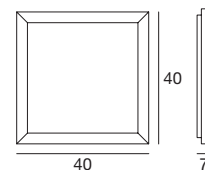

Light price

Frame

The simplicity of a basic line and the thickness of the light and materials define this wall and ceiling light, which comes in many different sizes.

Materials: wenge or cherry wood casing; white sandblasted and silk-screened glass diffuser.

Die schlichte, essentielle Form, das warme Licht und die Materialien charakterisieren diese Wandleuchte und Deckenleuchte, die in vielen Größen erhältlich ist.

Material: Gehäuse aus Kirschholz oder Wenge; Diffusor aus weißem sandgestrahltem Glas mit Siebdruckmotiv.

71900 wenge / wenge
71901 cherry wood / kirsche
1 x G9 20 W
220-240V (Incl.)
LED Bulbs available

71631 wenge / wenge
71632 cherry wood / kirsche
1 x R7s 80 W
75mm 220-240V (Incl.)

71906 wenge / wenge
71907 cherry wood / kirsche
1 x 2G10 18 W
220-240V (Incl.)

71633 wenge / wenge
71634 cherry wood / kirsche
1 x R7s 120 W
114mm 220-240V (Incl.)