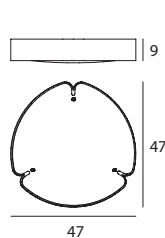

Light price

Matrioska

A light pulses and expands into a soft shell that leaves it free to express itself in all its whiteness, hovering from the ceiling or in midair.

Materials: white wrinkle-effect or gold-leaf effect coated metal casing; white sandblasted and silk-screened glass diffuser.

Ein Licht, das in einer weichen Schale pulsiert und sich ausdehnt, bis es freigesetzt wird, um sich in seiner ganzen Helligkeit von der Decken-oder Hängeleuchte aus zu entfalten.

Material: Gehäuse aus Metall mit Lackierung in Weiß mit Schrumpflack oder mit Blattgold-Optik; Diffusor aus andgestrahltem Glas mit weißem Siebdruckmotiv.

90242 white / weiß
90247 gold / gold
 2 x E27 46 W
220-240V
 2 x E27 20 W
220-240V
LED Bulbs available

90243 white / weiß
90248 gold / gold
 3 x E27 46 W
220-240V
 3 x E27 20 W
220-240V
LED Bulbs available

90244 white / weiß
90249 gold / gold
 3 x E27 46 W
220-240V
 3 x E27 30 W
220-240V
LED Bulbs available