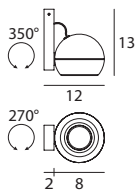

Pelota

A sphere that illumines the wall flexibly and presents a shape that is both simple and ancient, with a discreet but intriguing presence.

Materials: white or black wrinkle-effect coated metal mounting frame; matt white coated metal casing with chrome-plated or wenge effect finish through sublimation.

Eine Kugel, die die Wand mit Flexibilität beleuchtet und durch eine sehr schlichte und ursprüngliche Form charakterisiert ist, die sich diskret, aber ansprechend in den Raum einfügt.

Material: Fassung aus Metall mit Lackierung in Weiß oder Schwarz mit Schrumpflack; Gehäuse aus Metall mit Lackierung in Mattweiß; Oberfläche in Chrom oder mit Sublimationsdruck mit Wenge-Optik.

7145 white / weiß
7146 chrome / chrom
7148 wenge / wenge
1 x GU10 30 W
220-240V (Incl.)
LED Bulbs available

7141 white / weiß
7142 chrome / chrom
7144 wenge / wenge
2 x GU10 30 W
220-240V (Incl.)
LED Bulbs available