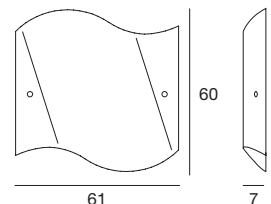

Light price

Onda

A fantasy of curves and folds, like a scarf caressed by the wind, a light wave that intrigues with its dynamism.

Materials: glossy white coated metal mounting frame; white or amber sandblasted or silk screened/sandblasted glass diffuser.

Ein Fantasiegebilde aus Kurven und Falten, wie ein Halstuch, das im Wind weht, eine Lichtwelle, die mit ihrer Dynamik Aufmerksamkeit erregt.

Material: Fassung aus Metall mit Lackierung in Glanzweiß; Diffusor aus sandgestrahltem Glas oder mit Siebdruckaufdruck/sandgestrahlt, in Weiß oder Bernstein Siebdruckmotiv.

358B881 white / weiß
358B921 amber / bernstein
 1 x E27 46 W
220-240V
 1 x E27 20 W
220-240V
LED Bulbs available

327B881 white / weiß
327B921 amber / bernstein
 2 x E27 57 W
220-240V
 2 x E27 20 W
220-240V
LED Bulbs available

2400 white / weiß
2403 amber / bernstein
 2 x E27 57 W
220-240V
 2 x E27 20 W
220-240V
LED Bulbs available

2405 white / weiß
2408 amber / bernstein
 3 x E27 57 W
220-240V
 3 x E27 20 W
220-240V
LED Bulbs available