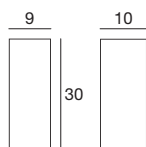

Gluèd

A wall light with square and regular shapes offers a well-defined light, with double light emission, to fit with a discreet presence in any environment, in any style.

Materials: mounting frame made of matt white coated metal or of polycarbonate with chrome-plated finish;
white silk-screened glass diffuser.

Eine zweiflammige Wandleuchte mit kantigen, regelmäßigen Formen, die ein klar definiertes Licht liefert und sich diskret in jedes Ambiente und jeden Stil einfügt.

Material: Fassung aus Metall mit Lackierung in Mattweiß oder aus Polycarbonat mit Oberfläche in Chrom. Diffusor aus Glas mit weißem Siebdruckmotiv.

4886 white / weiß
1 x 2G11 18 W
220-240V (Incl.)