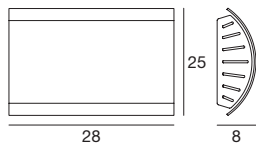

Light price

Comolla

A wall or a ceiling light that allows the light to seep out, creating small bright fans above and below it, decorating the wall or the ceiling.

Materials: matt white coated metal mounting frame; transparent glass and white silk-screened glass diffuser.

Eine Wandleuchte oder eine Deckenleuchte, die das Licht nach außen dringen lässt und über und unter der Leuchte an der Wand oder der Decke kleine dekorative Lichtfächer schafft.

Material: Fassung aus Metall mit Lackierung in Mattweiß; Diffusor aus transparentem Glas und aus Glas mit weißem Siebdruckmotiv.

71640 white / weiß
1 x E14 46 W
220-240V
1 x E14 8 W
220-240V
LED Bulbs available

71641 white / weiß
1 x E27 57 W
220-240V
1 x E27 20 W
220-240V
LED Bulbs available

71642 white / weiß
2 x E27 46 W
220-240V
2 x E27 14 W
220-240V
LED Bulbs available