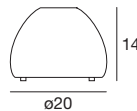

Light price

Blog LED

A ceiling, wall or table light, with a diffuser with smooth, organic lines, or geometric, decisive ones.

Materials: white coated plastic casing; white, lilac or orange acidetched glass diffuser.

Deckenleuchte, Wandleuchte oder Tischleuchte mit einem Diffusor mit weichen und natürlichen Linien oder mit einem geometrischen und strengen Design.

Material: Gehäuse aus Plastik mit Lackierung in Weiß; Diffusor aus Ätztglas in Weiß, Lila, oder Orange.

349B547 orange / orange

349B548 lilac / lila

349B601 white / weiß

LED 1 x E27 8 W
220-240V (Incl.)

1 x E27 46 W
220-240V

LED Bulbs available

340B547 orange / orange

340B548 lilac / lila

340B601 white / weiß

LED 1 x E27 8 W
220-240V (Incl.)

1 x E27 46 W
220-240V

LED Bulbs available

351B547 orange / orange

351B548 lilac / lila

351B601 white / weiß

LED 1 x E14 4 W
220-240V (Incl.)

1 x E14 46 W
220-240V

LED Bulbs available

342B547 orange / orange

342B548 lilac / lila

342B601 white / weiß

LED 1 x E14 4 W
220-240V (Incl.)

1 x E14 46 W
220-240V

LED Bulbs available