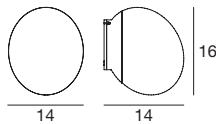

Accessories/Zubehör

KIT 0026 DIMMER 220-240V [only for: 7241]
DIMMER 220-240V [nur für: 7241]
▶ 444

7240 white / weiß
1 x G9 48 W
220-240V (Incl.)
1 x G9 7 W
220-240V
LED Bulbs available

7241 white / weiß
4 W LED
220-240V
3000K - A 400 lm
CRI 90

7242 white / weiß
1 x G9 33 W
220-240V (Incl.)
1 x G9 7 W
220-240V
LED Bulbs available

7243 white / weiß
4 W LED
220-240V
3000K - A 400 lm
CRI 90