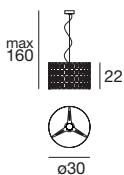

Gisèle

A game of small spirals, an interplay of hide-and-reveal that captivates the beholder, for a luminaire available as a suspension light, in various sizes.

Materials: matt white coated metal mounting frame and casing; white sandblasted glass diffuser.

Ein Spiel mit kleinen Spiralen, ein Versteckspiel, das neugierig macht, für eine Leuchte, die als Hängeleuchte in verschiedenen Größen erhältlich ist.

Material: Fassung und Gehäuse aus Metall mit Lackierung in Mattweiß. Diffusor aus weißem sandgestrahltem Glas.

6825 white / weiß
1 x G9 33 W
220-240V (Incl.)
1 x G9 7 W
220-240V
LED Bulbs available