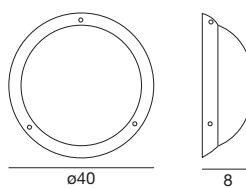

Light price

Occhio

A luminaire like an eye observes from the ceiling and the wall, sometimes open, sometimes half-closed, bright and curious every time you switch it on.

Materials: metal mounting frame with brushed nickel finish; transparent and white silk-screened glass diffuser.

Eine Leuchte, die an ein Auge erinnert, das einen von der Decke oder der Wand aus beobachtet, mal offen, mal halb geschlossen, leuchtend und ausgefallen, sobald die Leuchte eingeschaltet ist.

Material: Fassung aus Metall mit Oberfläche aus gebürstetem Nickel; Diffusor aus transparentem Glas und aus Glas mit weißem Siebdruckmotiv.

3455 nickel / nickel
1 x E27 46 W 220-240V
1 x E27 14 W 220-240V
LED Bulbs available

3450 nickel / nickel
1 x E27 46 W 220-240V
1 x E27 14 W 220-240V
LED Bulbs available

3451 nickel / nickel
2 x E27 46 W 220-240V
2 x E27 14 W 220-240V
LED Bulbs available

3452 nickel / nickel
3 x E27 46 W 220-240V
3 x E27 14 W 220-240V
LED Bulbs available