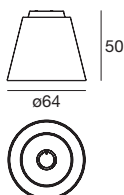

Vulcanino & Vulcanone LED

A small volcano, whether in suspension or attached to the ceiling, attracts attention by releasing a light that envelops the room.

Materials: translucent white linear polyethylene casing for diffused lighting; matt white coated metal mounting frame.

Ein kleiner Vulkan, hängend oder an der Decke, zieht die Aufmerksamkeit auf sich und strahlt ein Licht ab, das den Raum erfüllt.

Material: Leuchtkörper aus weißem durchscheinendem linearem Polyethylen; Fassung aus Metall mit Lackierung in Mattweiß.

10331 translucent dunkles zementgrau
21 W LED
220-240V
3000K - A 2914 lm
CRI 90

10336 translucent dunkles zementgrau
30 W LED
220-240V
3000K - A 3731 lm
CRI 90