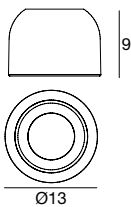

Outlook

A spotlight for punctual lighting that can also satisfy everyday lighting needs, Outlook creates fascinating lighting effects for interiors.

Materials: white wrinkle-effect coated aluminium casing; transparent glass diffuser; 45° spotlight optics.

Strahler für punktförmige Beleuchtung, der in seiner Version für das Alltagsleben Emotionen weckt und eindrucksvolle Lichteffekte im Indoorbereich schafft.

Material: leuchte aus Aluminium mit Lackierung mit weißem Schruppflack; Diffusor aus transparentem Glas; Optik vom Spot 45°.

7900 white / weiß
11 W LED
220-240V
3000K - A 1310 lm
CRI 90

7898 white / weiß
11 W LED
220-240V
3000K - A 1310 lm
CRI 90