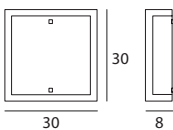

71200 nickel / nickel
71226 cherry wood / kirsche
2 x E27 30 W
220-240V
2 x E27 20 W
220-240V
LED Bulbs available

71202 nickel / nickel
71228 cherry wood / kirsche
3 x E27 30 W
220-240V
3 x E27 20 W
220-240V
LED Bulbs available