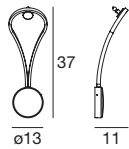

Medusa

An animal-like suspension light, like an octopus which floats on the seabed, in constant motion.

Materials: white wrinkle-effect coated metal mounting frame; white wrinkle-effect aluminium casing.

Eine Hängeleuchte, die sich am Tierreich inspiriert und an einen Tintenfisch erinnert, der auf dem Meeresgrund schwimmt.

Material: Fassung aus Metall mit Lackierung in Weiß mit Schrumpflack; Gehäuse aus Aluminium in Weiß mit Schrumpflack.

7032 white / weiß
1 x GY6,35 50 W
220-240V (Incl.)