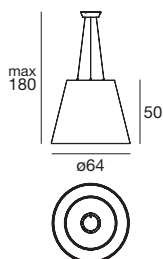

Vulcanino & Vulcanone LED

A small volcano, whether in suspension or attached to the ceiling, attracts attention by releasing a light that envelops the room.

Materials: translucent white linear polyethylene casing for diffused lighting; matt white coated metal mounting frame.

Ein kleiner Vulkan, hängend oder an der Decke, zieht die Aufmerksamkeit auf sich und strahlt ein Licht ab, das den Raum erfüllt.

Material: Leuchtkörper aus weißem durchscheinendem linearem Polyethylen; Fassung aus Metall mit Lackierung in Mattweiß.

10330 translucent dunkles zementgrau
21 W LED
220-240V
3000K - A 2914 lm
CRI 90

10335 translucent dunkles zementgrau
30 W LED
220-240V
3000K - A 4098 lm
CRI 90