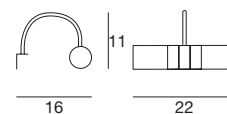

Fotis

The physicality of the metal does not contrast with that of the glass but espouses it, in a union of light and matter that gives character to every mirror.

Materials: metal casing with chrome-plated or brushed nickel finish; transparent and partly sandblasted glass diffuser.

Die Präsenz vom Metall schafft keinen Gegensatz zum Glas, sondern verbindet sich mit ihm zu einer harmonischen Einheit aus Licht und Materie, die jedem Spiegel Charakter verleiht.

Material: Gehäuse aus Metall mit Oberfläche in Chrom oder aus gebürstetem Nickel; Diffusor aus transparentem, teilweise sandgestrahltem Glas.

3260 chrome / chrom
1 x G9 33 W
220-240V (Incl.)
LED Bulbs available