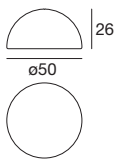

Ohps

The perfection of a half-sphere, the naturalness of light, a pleasant presence in every space: whether alone or in company, a luminaire that knows how to decorate and illuminate with simplicity and spontaneity.

Materials: translucent white linear polyethylene casing for diffused lighting; base made of matt white coated metal and of white linear polyethylene.

Die Perfektion der Halbkugel, die Natürlichkeit vom Licht, die angenehme Präsenz in jedem Raum: Eine Leuchte, die allein oder in Gesellschaft einen Raum mit Spontaneität und Schlichtheit einrichtet und beleuchtet.

Material: Leuchtkörper aus weißem durchscheinendem linearem Polyethylen; Fuß aus weißem linearem Polyethylen und Metall mit Lackierung in Mattweiß.

10380 translucent
durchscheinend
1 x E27 30 W
220-240V
1 x E27 14 W
220-240V
LED Bulbs available
LED Bulbs RGB available

10381 translucent
durchscheinend
1 x E27 46 W
220-240V
1 x E27 20 W
220-240V
LED Bulbs available
LED Bulbs RGB available

10386 translucent
durchscheinend
1 x E27 30 W
220-240V
1 x E27 14 W
220-240V
LED Bulbs available
LED Bulbs RGB available

10387 translucent
durchscheinend
1 x E27 46 W
220-240V
1 x E27 20 W
220-240V
LED Bulbs available
LED Bulbs RGB available