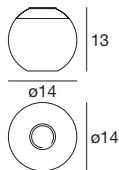

6610 chrome / chrom
6611 white / weiß
6842 wenge / wenge
2 x GU10 28 W
220-240V (Incl.)
LED Bulbs available