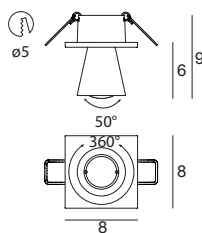

50°

360°

Accessories/Zubehör

KIT 72 LED driver 20 W [only for: 7269,7270]

LED driver 20 W [nur für: 7269,7270]

▶ 444

7287 white / weiß
7288 grey / grau
 2 W LED
 220-240V
 3000K - A+ 90 lm
 CRI 90

7269 white / weiß
7270 grey / grau
 2 W LED
 3000K - A+ 200 lm
 CRI 90