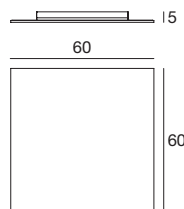

Dublight LED

A game of transparencies, a minimalist design, a well-ordered light that seems to appear out of nowhere and spread from the ceiling, firm and soft at the same time.

Materials: white wrinkle-effect coated metal mounting frame; satin-finished polymethylmethacrylate diffuser.

Ein Spiel mit Transparenz, ein minimalistisches Design, ein geordnetes Licht, das aus dem Nichts zu kommen scheint und sich entschieden und zugleich sanft von der Decke aus verteilt.

Material: Fassung aus Metall mit Lackierung in Weiß mit Schrumpflack; Diffusor aus satiniertem Polymethylmethacrylat.

7488 satin-finished /
satiniert
7 W LED
220-240V
3000K - A+ 767 lm
CRI 90

7489 satin-finished /
satiniert
23 W LED
220-240V
3000K - A+ 2835 lm
CRI 90

7490 satin-finished /
satiniert
42 W LED
220-240V
3000K - A+ 5010 lm
CRI 90

7491 satin-finished /
satiniert
35 W LED
220-240V
3000K - A+ 4253 lm
CRI 90