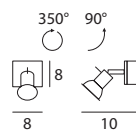

Spotty

A directional spotlight, at the service of practicality and maximum flexibility: a punctual light, to emphasize details of the space, an adjustable light to personalize every environment to the utmost.

Materials: white or grey wrinkle-effect coated metal mounting frame and casing.

Der schwenkbare Strahler überzeugt mit seiner Zweckmäßigkeit und Flexibilität: Ein Lichtkegel, der die Details im Raum betont, ein schwenkbares Licht, mit dem sich jedes Ambiente personalisieren lässt.

Material: Fassung und Gehäuse aus Metall mit Lackierung in Weiß oder Grau mit Schruppflack.

7340 white / weiß
7345 grey / grau
1 x GU10 42 W
220-240V
LED Bulbs available