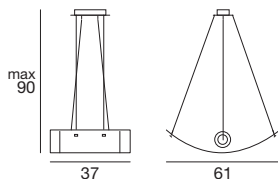

Ambra-Cristallo

On the ceiling or suspended, a luminaire that blends tastefully and gracefully the different colours and workings of glass.

Materials: mounting frame and casing made of metal with glossy white or brushed nickel finish; diffuser made of white and partly transparent sandblasted glass or of white and partly amber sandblasted glass.

Die Deckenleuchte oder Hängeleuchte vermischt mit ihren verschiedenen Farben und der Glasbearbeitung Geschmack mit Anmut.

Material: Fassung und Gehäuse aus Metall mit Lackierung in Glanzweiß oder mit Oberfläche aus gebürstetem Nickel; Diffusor aus weißem sandgestrahltem, teilweise transparentem Glas oder aus weißem und teilweise bernsteinfarbenem sandgestrahltem Glas.

4500 transparent-white
transparent-weiß

4530 amber-white
bernstein-weiß

2 x E27 46 W
220-240V

2 x E27 20 W
220-240V

LED Bulbs available

4501 transparent-white
transparent-weiß

4531 amber-white
bernstein-weiß

3 x E27 46 W
220-240V

3 x E27 20 W
220-240V

LED Bulbs available

4506 transparent-white
transparent-weiß

4536 amber-white
bernstein-weiß

1 x R7s 160 W
114mm 220-240V (Incl.)

4509 transparent-white
transparent-weiß

4539 amber-white
bernstein-weiß

1 x E27 77 W
220-240V

1 x E27 20 W
220-240V

LED Bulbs available