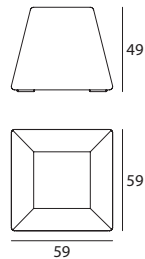

Accessories/Zubehör

1. **14060** anti-theft [only for: 15400,15401,15722]
     Diebstahlschutz [nur für: 15400,15401,15722]
   - **14063** anti-theft [only for: 15404,15405,15720]
     Diebstahlschutz [nur für: 15404,15405,15720]
   - **14931** peg
     Erdspieß
   - **DMX** DMX accessories [only for: 15400,15405]
     DMX-Zubehör [nur für: 15400,15405]
2. 445 - 448 - 450 - 452