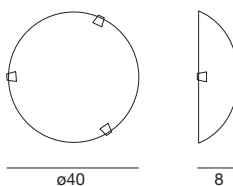

Light price

Delta

A ceiling and a wall light that looks like leavening bread that gives off a fragrance made of light, velvety and enveloping.

Materials: glossy white coated metal mounting frame; white or amber sandblasted silk-screened glass diffuser.

Eine Deckenleuchte und eine Wandleuchte erweckt den Eindruck von frischem Brot, das nach Licht duftet, samtig und gemütlich.

Material: Fassung aus Metall mit Lackierung in Glanzweiß; Diffusor aus satiniertem Glas mit weißem oder bernsteinfarbenem Siebdruckmotiv.

3435 white / weiß
3445 amber / bernstein

1 x E27 46 W
220-240V

1 x E27 14 W
220-240V

LED Bulbs available

3430 white / weiß
3440 amber / bernstein

1 x E27 46 W
220-240V

1 x E27 14 W
220-240V

LED Bulbs available

3431 white / weiß
3441 amber / bernstein

2 x E27 46 W
220-240V

2 x E27 14 W
220-240V

LED Bulbs available

3432 white / weiß
3442 amber / bernstein

3 x E27 46 W
220-240V

3 x E27 14 W
220-240V

LED Bulbs available