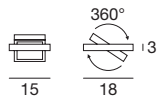

Girevole

A double emission wall light rotates on itself to direct its light toward the wall and towards the ceiling and floor, pandering to the most varied tastes.

Materials: metal mounting frame with chrome-plated finish; frame made of wenge; white sandblasted glass diffuser.

Diese zweiflämmige Wandleuchte dreht sich um sich selbst, um ihr Licht auf die Wand, die Decke und den Boden zu richten, ganz nach Belieben.

Material: Fassung aus Metall mit Oberfläche in Chrom; Rahmen aus Wenge; Diffusor aus weißem sandgestrahltem Glas.

360°

180°

15

18

25

18

65

18

95

18

4888 wengé / wenge
1 x G9 48 W
220-240V (Incl.)
LED Bulbs available

4889 wengé / wenge
1 x R7s 120 W
114mm 220-240V (Incl.)

4890 wengé / wenge
2 x G5 24 W
220-240V (Incl.)

4891 wengé / wenge
2 x G5 39 W
220-240V (Incl.)