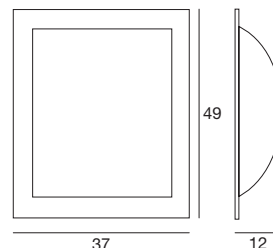

Light price

Met Wally

The meeting between different materials and the expressive force it releases creates a ceiling or wall light that decorates with personality.

Materials: glossy white coated metal mounting frame; casing made of matt white or rust colour coated metal or with chrome-plated or brushed nickel finish; white silk-screened and sandblasted glass diffuser.

Die Kombination verschiedener Materialien und die Ausdruckskraft haben eine Deckenleuchte oder Wandleuchte hervorgebracht, die der Einrichtung Persönlichkeit verleiht.

Material: Fassung aus Metall mit Lackierung in Glanzweiß; Gehäuse aus Metall mit Lackierung in Mattweiß oder Rostbraun oder mit Oberfläche in Chrom oder gebürstetem Nickel; Diffusor aus sandgestrahltem Glas mit weißem Siebdruckmotiv.

538BRA881 white / weiß
538K881 chrome / chrom
538NS881 nickel / nickel
538RU881 rust / rost
 1 x G9 33 W
220-240V (Incl.)
LED Bulbs available

537BRA881 white / weiß
537K881 chrome / chrom
537NS881 nickel / nickel
575RU881 rust / rost
 1 x E27 57 W
220-240V
 1 x E27 20 W
220-240V
LED Bulbs available

539BRA881 white / weiß
539K881 chrome / chrom
539NS881 nickel / nickel
576RU881 rust / rost
 2 x E27 57 W
220-240V
 2 x E27 20 W
220-240V
LED Bulbs available

536BRA881 white / weiß
536NS881 nickel / nickel
577RU881 rust / rost
 3 x E27 57 W
220-240V
 3 x E27 20 W
220-240V
LED Bulbs available