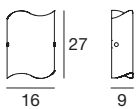

Light price

Onda

A fantasy of curves and folds, like a scarf caressed by the wind, a light wave that intrigues with its dynamism.

Materials: glossy white coated metal mounting frame; white or amber sandblasted or silk screened/sandblasted glass diffuser.

Ein Fantasiegebilde aus Kurven und Falten, wie ein Halstuch, das im Wind weht, eine Lichtwelle, die mit ihrer Dynamik Aufmerksamkeit erregt.

Material: Fassung aus Metall mit Lackierung in Glanzweiß; Diffusor aus sandgestrahltem Glas oder mit Siebdruckaufdruck/sandgestrahlt, in Weiß oder Bernstein Siebdruckmotiv.

358B881 white / weiß
358B921 amber / bernstein
 1 x E27 46 W
220-240V
 1 x E27 20 W
220-240V
LED Bulbs available

327B881 white / weiß
327B921 amber / bernstein
 2 x E27 57 W
220-240V
 2 x E27 20 W
220-240V
LED Bulbs available

2400 white / weiß
2403 amber / bernstein
 2 x E27 57 W
220-240V
 2 x E27 20 W
220-240V
LED Bulbs available

2405 white / weiß
2408 amber / bernstein
 3 x E27 57 W
220-240V
 3 x E27 20 W
220-240V
LED Bulbs available