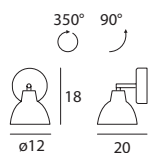

Spot

Campana

A luminaire that evokes the delicate shape of a white bellflower, stretched out as if looking for the sun.

Materials: casing with chrome-plated or brushed nickel finish; white sandblasted glass diffuser.

Eine Leuchte, die sich an der zarten Form einer weißen Glockenblume inspiriert, die ihren Blütenkelch der Sonne entgegenstreckt.

Material: Gehäuse mit Oberfläche in Chrom oder gebürstetem Nickel. Diffusor aus weißem sandgestrahltem Glas.

4405 chrome / chrom
4425 nickel / nickel
 1 x E14 30 W
220-240V
 1 x E14 8 W
220-240V
LED Bulbs available