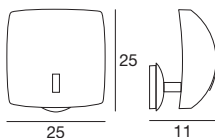

Light price

Marina

Like a sail filled by the sea breeze, this versatile luminaire reassures with its appearance, illuminating every corner of the house.

Materials: mounting frame made of glossy white or matt grey coated metal or of cherry wood; casing made of matt grey coated metal or of cherry wood; white sandblasted and silk-screened glass diffuser with chrome-plated or cherry wood details.

Wie ein Segel, das sich im Wind bläht, gibt diese vielseitige Leuchte Sicherheit und beleuchtet jeden Winkel im Raum.

Material: Fassung aus Metall mit Lackierung in Mattgrau oder Glanzweiß, oder aus Kirschholz; Gehäuse aus Metall mit Lackierung in Mattgrau, oder aus Kirschholz; Diffusor aus weißem sandgestrahltem Glas mit Siebdruckmotiv und verchromten Details oder Details aus Kirschholz.

2929BI grey / grau
2947BI cherry wood / kirsche
1 x E14 46 W 220-240V
1 x E14 8 W 220-240V
LED Bulbs available

2925BI grey / grau
2945BI cherry wood / kirsche
1 x E27 57 W 220-240V
1 x E27 20 W 220-240V
LED Bulbs available

2920BI chrome / chrom
2940BI cherry wood / kirsche
1 x E27 57 W 220-240V
1 x E27 20 W 220-240V
LED Bulbs available

2922BI chrome / chrom
2942BI cherry wood / kirsche
2 x E27 57 W 220-240V
2 x E27 20 W 220-240V
LED Bulbs available