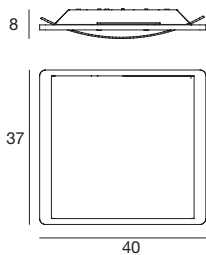

Light price

Solido

A minimalist buckle seems to support a light ribbon allowing it to pass delicately through and then blocking it to emit a soft light from the ceiling or wall.

Materials: white painted wood or oak wood casing; silk-screened and sandblasted glass diffuser.

Eine Spange mit minimalistischem Design scheint ein leuchtendes Band zu halten, das vorsichtig verschoben und positioniert wird und von der Decke oder der Wand aus ein weiches Licht verbreitet.

Material: Gehäuse aus weiß lackiertem Holz oder Eiche; Diffusor aus sandgestrahltem Glas mit Siebdruckmotiv.

90259 white / weiß
90260 oak / eiche
90263 chrome / chrom

2 x E27 46 W
220-240V

2 x E27 20 W
220-240V

LED Bulbs available