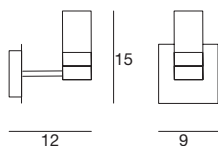

Fotis

The physicality of the metal does not contrast with that of the glass but espouses it, in a union of light and matter that gives character to a wall or ceiling.

Materials: metal casing with chrome-plated or brushed nickel finish; transparent and partly sandblasted glass diffuser.

Die Präsenz vom Metall schafft keinen Gegensatz zum Glas, sondern verbindet sich mit ihm zu einer harmonischen Einheit aus Licht und Materie, die der Wand oder der Decke Charakter verleiht.

Material: Gehäuse aus Metall mit Oberfläche in Chrom oder aus gebürstetem Nickel; Diffusor aus transparentem, teilweise sandgestrahltem Glas.

3270 chrome / chrom
1 x G9 33 W
220-240V (Incl.)
LED Bulbs available

3271 chrome / chrom
2 x G9 33 W
220-240V (Incl.)
LED Bulbs available

3273 chrome / chrom
3373 nickel / nickel
2 x G9 33 W
220-240V (Incl.)
LED Bulbs available