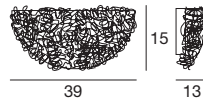

4668 transparent / transparent
1 x G9 33 W
220-240V (Incl.)
LED Bulbs available