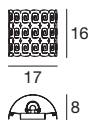

Gisèle

A game of small spirals, an interplay of hide-and-reveal that captivates the beholder, for a luminaire available as a floor or table light, in various sizes.

Materials: matt white coated metal mounting frame and casing; white sandblasted glass diffuser.

Ein Spiel mit kleinen Spiralen, ein Versteckspiel, das neugierig macht, für eine Leuchte, die als Stehleuchte oder Tischleuchte in verschiedenen Größen erhältlich ist.

Material: Fassung und Gehäuse aus Metall mit Lackierung in Mattweiß. Diffusor aus weißem sandgestrahltem Glas.

6826 white / weiß
1 x G9 33 W 220-240V (Incl.)
1 x G9 7 W 220-240V
LED Bulbs available

6827 white / weiß
1 x E27 46 W 220-240V
1 x E27 14 W 220-240V
LED Bulbs available

6822 white / weiß
1 x G9 33 W 220-240V (Incl.)
1 x G9 7 W 220-240V
LED Bulbs available

6821 white / weiß
1 x E27 57 W 220-240V
1 x E27 20 W 220-240V
LED Bulbs available