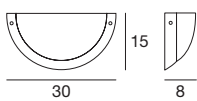

Light price

Occhio

A luminaire like an eye observes from the ceiling and the wall, sometimes open, sometimes half-closed, bright and curious every time you switch it on.

Materials: metal mounting frame with brushed nickel finish; transparent and white silk-screened glass diffuser.

Eine Leuchte, die an ein Auge erinnert, das einen von der Decke oder der Wand aus beobachtet, mal offen, mal halb geschlossen, leuchtend und ausgefallen, sobald die Leuchte eingeschaltet ist.

Material: Fassung aus Metall mit Oberfläche aus gebürstetem Nickel; Diffusor aus transparentem Glas und aus Glas mit weißem Siebdruckmotiv.

3455 nickel / nickel
1 x E27 46 W 220-240V
1 x E27 14 W 220-240V
LED Bulbs available