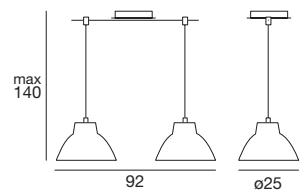

Campana

A suspension light that evokes the delicate shape of a white bellflower, stretched out as if looking for the sun.

Materials: casing with brushed nickel finish; white sandblasted glass diffuser.

Eine Hängeleuchte, die sich an der zarten Form einer weißen Glockenblume inspiriert, die ihren Blütenkelch der Sonne entgegenstreckt.

Material: Gehäuse mit Oberfläche in gebürstetem Nickel. Diffusor aus weißem sandgestrahltem Glas.

4430 nickel / nickel
1 x E14 46 W 220-240V
1 x E14 8 W 220-240V
LED Bulbs available

4431 nickel / nickel
1 x E27 57 W 220-240V
1 x E27 20 W 220-240V
LED Bulbs available

4433 nickel / nickel
1 x E27 77 W 220-240V
1 x E27 20 W 220-240V
LED Bulbs available

4432 nickel / nickel
2 x E27 57 W 220-240V
2 x E27 20 W 220-240V
LED Bulbs available