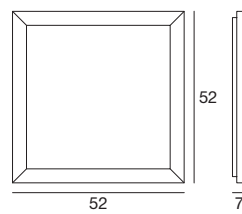

71911 aluminium / aluminium
1 x 2G10 36 W
220-240V (Incl.)

71905 aluminium / aluminium
1 x R7s 160 W
114mm 220-240V (Incl.)

71914 aluminium / aluminium
2 x 2G10 36 W
220-240V (Incl.)

71917 aluminium / aluminium
2 x G5 39 W
220-240V (Incl.)