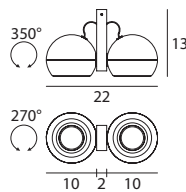

Pelota

A sphere that illumines the wall flexibly and presents a shape that is both simple and ancient, with a discreet but intriguing presence.

Materials: white or black wrinkle-effect coated metal mounting frame; matt white coated metal casing with chrome-plated or wenge effect finish through sublimation.

Eine Kugel, die die Wand mit Flexibilität beleuchtet und durch eine sehr schlichte und ursprüngliche Form charakterisiert ist, die sich diskret, aber ansprechend in den Raum einfügt.

Material: Fassung aus Metall mit Lackierung in Weiß oder Schwarz mit Schrumpflack; Gehäuse aus Metall mit Lackierung in Mattweiß; Oberfläche in Chrom oder mit Sublimationsdruck mit Wenge-Optik.

7145 white / weiß
7146 chrome / chrom
7148 wenge / wenge
1 x GU10 30 W
220-240V (Incl.)
LED Bulbs available

7141 white / weiß
7142 chrome / chrom
7144 wenge / wenge
2 x GU10 30 W
220-240V (Incl.)
LED Bulbs available