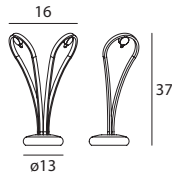

7033 white / weiß
2 x G4 20 W
220-240V (Incl.)