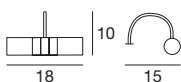

Accessories/Zubehör

KIT 01 kit for installation on walls [only for: 3670]
Kit Wandleuchte [nur für: 3670]

▶ 446

3670 chrome / chrom
2 x G9 33 W
220-240V (Incl.)
LED Bulbs available

3672 chrome / chrom
2 x G9 33 W
220-240V (Incl.)
LED Bulbs available

3674 chrome / chrom
4 x G9 33 W
220-240V (Incl.)
LED Bulbs available