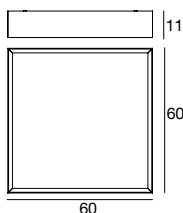

Light price

Madera

A decorative luminaire appealing to lovers of classical and modern lines alike. The beautiful, essential design is guaranteed to add that very special element of style that only wood can infuse in an environment.

Materials: frame in natural or grey oak; diffuser made of transparent glass with black silk-screened edge or silk-screened and sandblasted glass.

Eine Leuchte für Einrichtungen im klassischen und zugleich modernen Stil, schlicht aber ein echter Blickfang, der dem Raum mit seinen Details aus Holz Stil verleiht.

Material: rahmen aus Eichenholz natur oder grau; Diffusor aus transparentem Glas mit Rand mit schwarzem Siebdruckmotiv, Glas mit Siebdruckmotiv und sandgestrahlt.

90265 natural oak
eiche natur
90266 grey oak
eiche grau
1 x GU10 30W
220-240V (Incl.)
LED Bulbs available

90269 natural oak
eiche natur
90270 grey oak
eiche grau
2 x E27 46W
220-240V
2 x E27 20W
220-240V
LED Bulbs available

90271 natural oak
eiche natur
90272 grey oak
eiche grau
4 x E27 46W
220-240V
4 x E27 20W
220-240V
LED Bulbs available