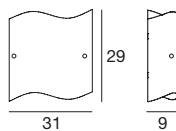

Light price

Onda

A fantasy of curves and folds, like a scarf caressed by the wind, a light wave that intrigues with its dynamism.

Materials: glossy white coated metal mounting frame; white or amber sandblasted or silk screened/sandblasted glass diffuser.

Ein Fantasiegebilde aus Kurven und Falten, wie ein Halstuch, das im Wind weht, eine Lichtwelle, die mit ihrer Dynamik Aufmerksamkeit erregt.

Material: Fassung aus Metall mit Lackierung in Glanzweiß; Diffusor aus sandgestrahltem Glas oder mit Siebdruckaufdruck/sandgestrahlt, in Weiß oder Bernstein Siebdruckmotiv.

358B881 white / weiß
358B921 amber / bernstein
 1 x E27 46 W
220-240V
 1 x E27 20 W
220-240V
LED Bulbs available

327B881 white / weiß
327B921 amber / bernstein
 2 x E27 57 W
220-240V
 2 x E27 20 W
220-240V
LED Bulbs available

2400 white / weiß
2403 amber / bernstein
 2 x E27 57 W
220-240V
 2 x E27 20 W
220-240V
LED Bulbs available

2405 white / weiß
2408 amber / bernstein
 3 x E27 57 W
220-240V
 3 x E27 20 W
220-240V
LED Bulbs available