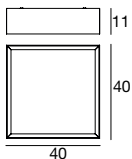

Light price

Madera

A decorative luminaire appealing to lovers of classical and modern lines alike. The beautiful, essential design is guaranteed to add that very special element of style that only wood can infuse in an environment.

Materials: frame in natural or grey oak; diffuser made of transparent glass with black silk-screened edge or silk-screened and sandblasted glass.

Eine Leuchte für Einrichtungen im klassischen und zugleich modernen Stil, schlicht aber ein echter Blickfang, der dem Raum mit seinen Details aus Holz Stil verleiht.

Material: rahmen aus Eichenholz natur oder grau; Diffusor aus transparentem Glas mit Rand mit schwarzem Siebdruckmotiv, Glas mit Siebdruckmotiv und sandgestrahlt.

90265 natural oak
eiche natur
90266 grey oak
eiche grau
1 x GU10 30W
220-240V (Incl.)
LED Bulbs available

90269 natural oak
eiche natur
90270 grey oak
eiche grau
2 x E27 46W
220-240V
2 x E27 20W
220-240V
LED Bulbs available

90271 natural oak
eiche natur
90272 grey oak
eiche grau
4 x E27 46W
220-240V
4 x E27 20W
220-240V
LED Bulbs available