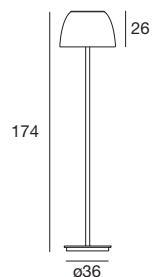

Cupolè

Made of spun glass, cleverly decorated by hand, a double emission wall light and a table luminaire with a look that's at once dynamic and reassuring.

Materials: metal casing with brushed nickel finish; wenge, white or aluminium coloured spun glass diffuser.

Das kunstvoll von Hand bemalte Schleuderglas verleiht der zweiflämmigen Wandleuchte und der Tischleuchte ein dynamisches und gleichzeitig vertrautes Aussehen.

Material: Gehäuse aus Metall mit Oberfläche aus gebürstetem Nickel; Diffusor aus Schleuderglas in der Farbe Wenge, Weiß oder Aluminium.

6311 wengé / wenge
6321 aluminium / aluminium
6381 white / weiß
1 x R7s 120 W
75mm 220-240V (Incl.)

6315 wengé / wenge
6325 aluminium / aluminium
6385 white / weiß
1 x G9 33 W
220-240V (Incl.)
1 x G9 7 W
220-240V
LED Bulbs available

6314 wengé / wenge
6324 aluminium / aluminium
6384 white / weiß
1 x E27 57 W
220-240V
1 x E27 20 W
220-240V
LED Bulbs available

6310 wengé / wenge
6320 aluminium / aluminium
6380 white / weiß
1 x E27 205 W
220-240V
LED Bulbs available