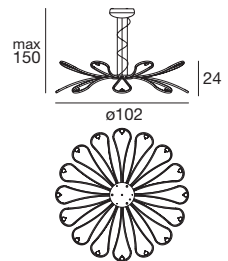

7030 white / weiß
 12 x G4 20 W
 220-240V (Incl.)
 LED Bulbs available

7031 white / weiß
 16 x G4 20 W
 220-240V (Incl.)
 LED Bulbs available

Gisèle

A game of small spirals, an interplay of hide-and-reveal that captivates the beholder, for a luminaire available as a suspension light, in various sizes.