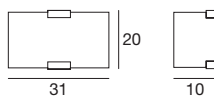

Light price

Bilancia

A wall and ceiling light, or a floor lamp, with a sober and elegant style, suitable for all circumstances.

Materials: white sandblasted and silk-screened glass diffuser with chrome-plated details; glossy white or matt grey coated metal mounting frame.

Eine Wandleuchte und Deckenleuchte oder eine Stehleuchte mit nüchternem und elegantem Stil, die in jedes Ambiente passt.

Material: Diffusor aus weißem sandgestrahltem Glas mit Siebdruckmotiv und verchromten Details; Fassung aus Metall mit Lackierung in Mattgrau oder Glanzweiß.

5090

white
weiß

1 x E14 46 W
220-240V

1 x E14 8 W
220-240V

LED Bulbs available