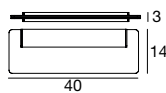

Skinny

Bright shelf light with an elegant, clean style combining state-of-the-art technology and minimalist refinement.

Materials: casing in white wrinkle-effect coated aluminium or with glossy finish; laser-engraved polymethylmethacrylate diffuser.

Lichtregal mit klarem und elegantem Stil, das aus der Verbindung moderner Technologie mit minimalistischer Eleganz entstanden ist.

Material: leuchte aus Aluminium mit weißem Schrumpflack oder mit glänzender Oberfläche; Diffusor aus Polymethylmethacrylat mit Lasergravur.

7908 white / weiß
7909 polished aluminium
glänzendem Aluminium
14 W LED
220-240V
3000K - A+ 1403 lm
CRI 90