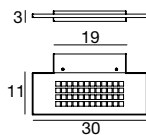

Dubmetal

Its modern, minimalist silhouette makes it a unique element of design: the metal features a refined style, and diffuses from its core a light that adds character to rooms and surfaces.

Material: White wrinkle-effect or satin-finished steel coated metal mounting frame and casing.

Wenn diese Leuchte mit ihren modernen und minimalistischen Linien zum Designerobjekt wird, ist sie wirklich unglaublich einzigartig: Das Metall enthüllt einen eleganten Stil, ein Herz, in dem ein Licht erstrahlt, das Flächen und Räumen Persönlichkeit verleiht.

Materials: Fassung und Leuchte aus Metall mit Lackierung mit weißem Schrumpflack oder in satiniertem Stahl.

7879 white / weiß
7880 brushed steel / gebürstetem stahl
7 W LED
220-240V
3000K - A+ 837 lm
CRI 90

7881 white / weiß
7882 brushed steel / gebürstetem stahl
13 W LED
220-240V
3000K - A+ 1791 lm
CRI 90

7883 white / weiß
7884 brushed steel / gebürstetem stahl
27 W LED
220-240V
3000K - A+ 3582 lm
CRI 90