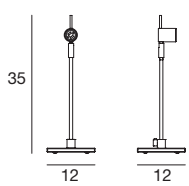

Spotty

A directional spotlight, at the service of practicality and maximum flexibility: a punctual light, to emphasize details of the space, an adjustable light to personalize every environment to the utmost.

Materials: transparent glass mounting frame; metal casing with chrome-plated finish.

Der schwenkbare Strahler überzeugt mit seiner Zweckmäßigkeit und Flexibilität: Ein Lichtkegel, der die Details im Raum betont, ein schwenkbares Licht, mit dem sich jedes Ambiente personalisieren lässt.

Material: Fassung aus transparentem Glas; Gehäuse aus Metall mit Oberfläche in Chrom.

1157 chrome / chrom
1 x GU10 42 W
220-240V
LED Bulbs available

1158 chrome / chrom
3 x GU10 42 W
220-240V
LED Bulbs available

7352 white / weiß
LED 1 x GU10 3 W
220-240V (Incl.)
1 x GU10 40 W
220-240V
LED Bulbs available

7350 white / weiß
LED 3 x GU10 3 W
220-240V (Incl.)
3 x GU10 40 W
220-240V
LED Bulbs available