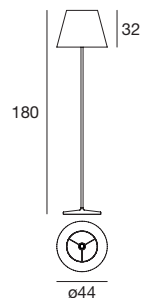

Cotonette

The sensation of soft tissue is transmitted through the light of this wall or floor light.

Materials: matt white coated metal mounting frame; grey and white fabric diffuser.

Das Licht dieser Wandleuchte oder Stehleuchte vermittelt das Gefühl vom weichen Stoff.

Material: Fassung aus Metall mit Lackierung in Mattweiß; Diffusor aus weißem und grauem Stoff.

7323 white / weiß
1 x E27 46 W 220-240V
1 x E27 20 W 220-240V
LED Bulbs available

7322 white / weiß
2 W LED 220-240V
3000K - A 110 lm CRI 90
1 x E27 46 W 220-240V
1 x E27 20 W 220-240V
LED Bulbs available

7321 white / weiß
1 x E27 46 W 220-240V
1 x E27 20 W 220-240V
LED Bulbs available

7320 white / weiß
1 x E27 116 W 220-240V
1 x E27 30 W 220-240V
LED Bulbs available