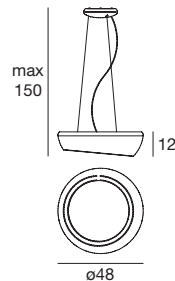

Gesso

A ceiling light or a suspension light that makes of the whiteness and materiality of the plaster its strong point, with soft and sensual lines.

Materials: glossy white coated metal mounting frame; white plaster casing; diffuser made of white sandblasted glass or white sandblasted glass and white opaline polycarbonate.

Eine Deckenleuchte und eine Hängeleuchte, die das strahlende Weiß und die Struktur vom Gips zu ihrem Vorteil nutzt und mit weichen, sanften Linien interpretiert.

Material: Fassung aus Metall mit Lackierung in Glanzweiß. Gehäuse aus weißem Gips. Diffusor aus weißem sandgestrahltem Glas oder aus weißem sandgestrahltem Glas und Polycarbonat in Opalweiß.

7307 white / weiß
1 x 2G10 24 W
220-240V (Incl.)

7305 white / weiß
1 x 2GX13 55 W
220-240V (Incl.)

7306 white / weiß
1 x 2GX13 55 W
220-240V (Incl.)