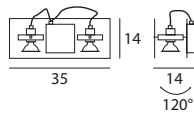

Spot

Orbis

A wall light that does not hide its light source but exalts it, leaving it free to move for maximum customization.

Materials: metal mounting frame with chrome-plated finish; transparent glass diffuser.

Eine Wandleuchte, die ihre Lichtquelle nicht verbirgt, sondern in den Vordergrund rückt, sodass sie bewegt werden kann und eine optimale Personalisierung erlaubt.

Material: Fassung aus Metall mit Oberfläche in Chrom. Diffusor aus transparentem Glas.

4600 chrome / chrom
1 x GU10 30 W
220-240V
LED Bulbs available