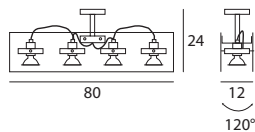

Spot

Orbis

A ceiling light that does not hide its light source but exalts it, leaving it free to move for maximum customization.

Materials: metal mounting frame with chrome-plated finish; transparent glass diffuser.

Eine Deckenleuchte, die ihre Lichtquelle nicht verbirgt, sondern in den Vordergrund rückt, sodass sie bewegt werden kann und eine optimale Personalisierung erlaubt.

Material: Fassung aus Metall mit Oberfläche in Chrom. Diffusor aus transparentem Glas.

4609 chrome / chrom
2 x GU10 30 W
220-240V
LED Bulbs available

4606 chrome / chrom
4 x GU10 30 W
220-240V
LED Bulbs available