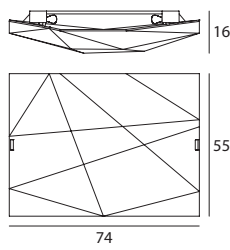

7478 white / weiß
4 x E27 46 W
220-240V
4 x E27 30 W
220-240V
LED Bulbs available