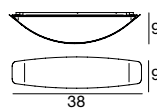

7811 chrome / chrom
7812 white / weiß
7815 beton light grey
helles Zementgrau
10 W LED
220-240V
3000K - A+ 1021 lm
CRI 90

7813 chrome / chrom
7814 white / weiß
7816 beton light grey
helles Zementgrau
13 W LED
220-240V
3000K - A+ 1477 lm
CRI 90

6924 chrome / chrom
6925 white / weiß
6914 beton light grey
helles Zementgrau
1 x G24Q-3 26W
220-240V (Incl.)

6922 chrome / chrom
6923 white / weiß
6913 beton light grey
helles Zementgrau
1 x 2G11 36W
220-240V (Incl.)