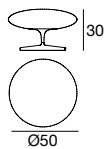

7947 translucent
durchscheinend
19 W LED
220-240V
3000K - A+ 2466 lm
CRI 90