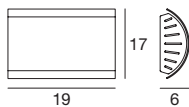

Light price

Comolla

A wall or a ceiling light that allows the light to seep out, creating small bright fans above and below it, decorating the wall or the ceiling.

Materials: matt white coated metal mounting frame; transparent glass and white silk-screened glass diffuser.

Eine Wandleuchte oder eine Deckenleuchte, die das Licht nach außen dringen lässt und über und unter der Leuchte an der Wand oder der Decke kleine dekorative Lichtfächer schafft.

Material: Fassung aus Metall mit Lackierung in Mattweiß; Diffusor aus transparentem Glas und aus Glas mit weißem Siebdruckmotiv.

71640 white / weiß
1 x E14 46 W
220-240V
1 x E14 8 W
220-240V
LED Bulbs available