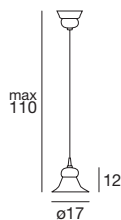

Mami

A suspension light in different models, with a design that evokes femininity and prettiness, like a long skirt moved by wind.

Materials: white ceramic casing with a brown decorative pattern; rust colour coated metal mounting frame; white sandblasted glass diffuser.

Eine Hängeleuchte mit verschiedenen Modellen und einer sehr femininen und anmutigen Form, die an einem langen, vom Wind bewegten Rock erinnert.

Material: Gehäuse aus weißer Keramik, verschönert mit einer aufgemalten Dekoration in Braun; Fassung aus Metall mit Lackierung in Rostbraun; Diffusor aus weißem sandgestrahltem Glas.

2644 rust / rost
1 x E14 30 W 220-240V
1 x E14 8 W 220-240V
LED Bulbs available

2645 rust / rost
1 x E27 46 W 220-240V
1 x E27 30 W 220-240V
LED Bulbs available

2646 rust / rost
1 x E27 46 W 220-240V
1 x E27 30 W 220-240V
LED Bulbs available

2638 rust / rost
1 x E27 46 W 220-240V
1 x E27 30 W 220-240V
LED Bulbs available