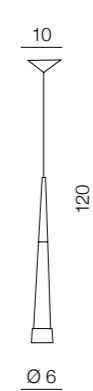

Brina 1 LED

- 1 LP9003-1 (chrome)
  LED 1x 7W, 770 lm
  iron/aluminum/acrylic
- 2 LP9003-1 (black)