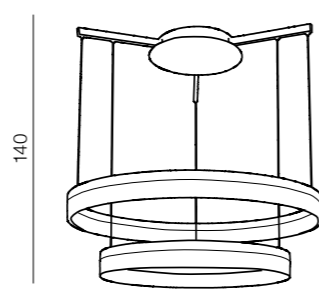

Star 100 LED

MP82011-30A (chrome)
LED 100W, 6000LM
chrome/metal

WHITE

CHROME

140

Ø 60

Zola 60/40 LED

7105-2PM-6040 (chrome)
1x LED 24W +18W, 4200LM
acryl/metal