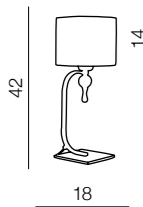

Impress

32

1 WHITE

2 BLACK

3 BROWN

Impress table

- 1 1976-1T WH (white)
- 2 1976-1T BK (black)
- 3 1976-1T BN (brown)

E27 1x 60W
metal/chrome/acryl/fabric