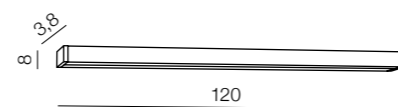

Martin 120 LED

W30L40 (chrome)
1x LED 15W 1200lm
acryl/ metal