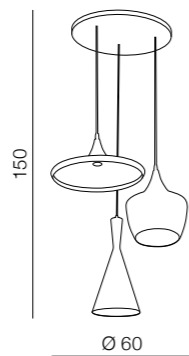

Mix

- 1 FB6901/3 WH/GO (white/gold)
- 2 FB6901/3 BK/GO (black/gold)

3x E27 MAX 60W
aluminium