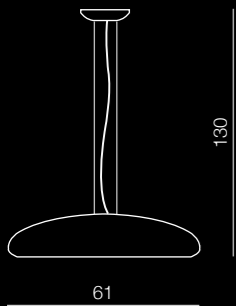

E14 5x 40W
metal/glass

Izza 8

- 1 MD1288A-8W (shiny white)
- 2 MD1288A-8BL (shiny black)
- 3 MD1288A-8AM (amber)
- 4 MD1288A-8OL (olive)

E14 8x 40W
metal/glass

Cementa

102

1 GRAY

2 WHITE