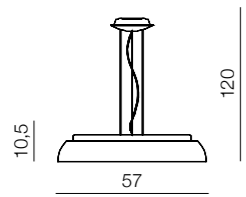

Biscotto 57

MD5815L
E27 4x 40W
iron/acryl