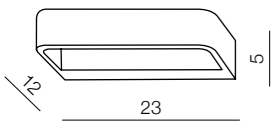

Scatola LED

MB 5798S
LED 12W
720 lm
bulb integrated
aluminium/sandy paint