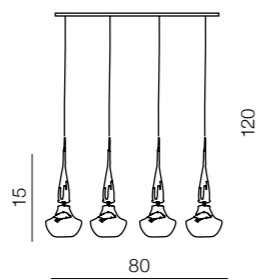

Tasos 4

- 1 MD2095B-4W (white)
- 2 MD2095B-4BL (black)

E14 4x 40W
metal/chrome
glass/black/white