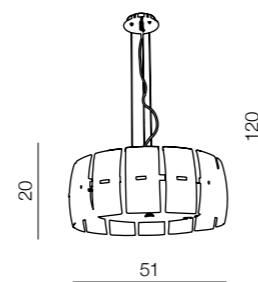

Taurus 2

- 1 MD2050S-4BL (black)
- 2 MD2050S-4W (white)

E27 4x 40W
glass/chrome