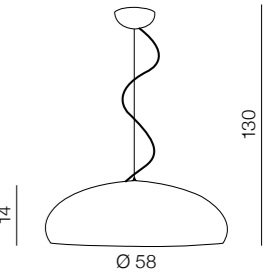

Quince 50

LP/LC1056-6
6x G9 Max 40w
opal glass/metal/
chrome/acryl

1 BLACK

2 YELLOW

3 RED

4 WHITE

Ragazza

- 1 LP 9001-L (black)
- 2 LP 9001-L (yellow)
- 3 LP 9001-L (red)
- 4 LP 9001-L (white)