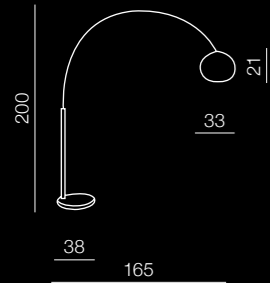

Togo

164

Togo

TS-010121MM-MC
(chrome/black)
1x E27 100W
metal/marble

Toma

165

Toma

- 1 TS-071003P-WHS (white)
- 2 TS-071003P-BKGO (black)

1x E27 100W
metal/paint