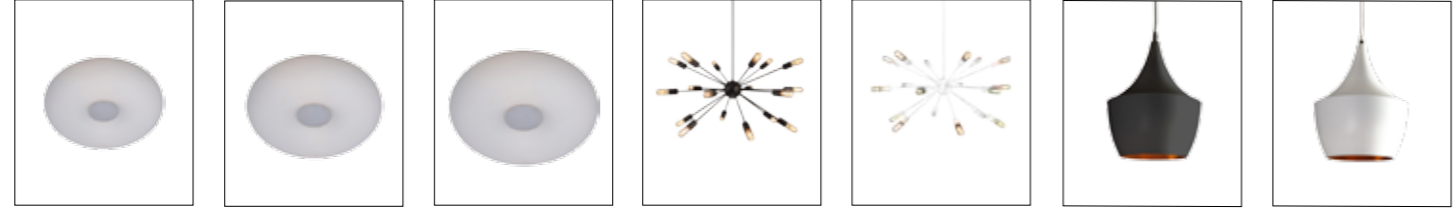

Optimus 33 round 239 Optimus 43 round 239 Optimus 53 round 239 Orbit (black) 234 Orbit (white) 234 Orient (black/gold) 210 Orient (white/gold) 210