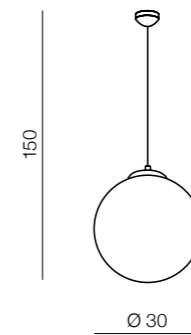

White Ball 30

FLWB30WH (white)
1x E27 MAX 40W
glass/metal chrome