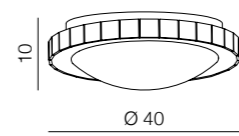

Brighton 3 LED

MP57043-3 CH (chrome)
LED 55W, 3300 lm
aluminium/ crystal

Gallant

11 new

LED

Gallant 50 Square

1557-FL (chrome)
LED 36W 2160lm
metal/glass

LED