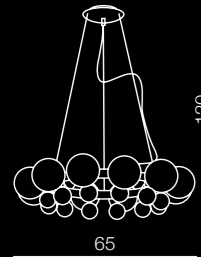

Esperanza

142

Esperanza

MD 2028-12
G9 12x 40W
metal/glass
chrome/white