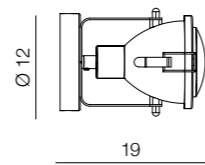

Tobruk wall

P515 CO (colour concrete)
1x GU10 Max 25W
metal/glass