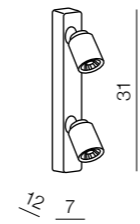

Tomi 2

- 1 FH31312A11 (white/gray)
- 2 FH31312A11 (black)

2x GU10 max 50W
bulb not included
metal/aluminium/sandy paint