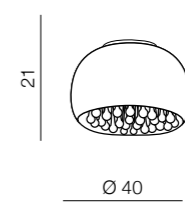

Burn top

LP/LC5204-S
G9 5x 40W
metal/glass/crystal
chrome/chrome/clear