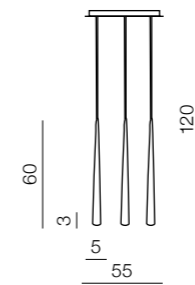

Stylo 3 MULTICOLOR

- 1 MD 1220B-3BK (black)
- 2 MD 1220B-3CH (chrome)
- 3 MD1220B-3WH (white)

G9 3x 40W
metal/glass/white