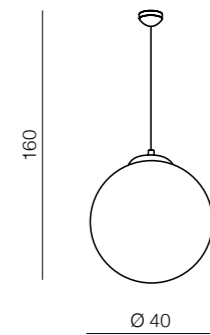

White Ball 40

FLWB40WH (white)
1x E27 MAX 40W
glass/metal chrome