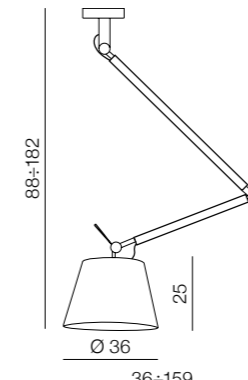

Zyta M

MD2300-M-WH
1x E27 Max 60W
fabric/ metal
white/black/chrome