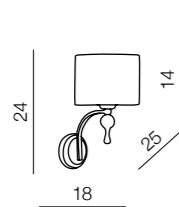

Impress

32

1 WHITE

2 BLACK

3 BROWN

Impress table

- 1 1976-1T WH (white)
- 2 1976-1T BK (black)
- 3 1976-1T BN (brown)

E27 1x 60W
metal/chrome/acryl/fabric