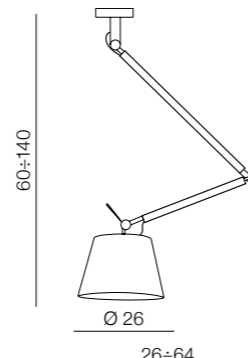

Zyta Wall XS

MB2300-XS-WH
1x E27 Max 60W
fabric/ metal
white/black/chrome

Zyta Wall S

MB2300-S-BK
1x E27 Max 60W
fabric/ metal
white/black/chrome

Zyta S

MD2300-S-WH
1x E27 Max 60W
fabric/ metal
white/black/chrome