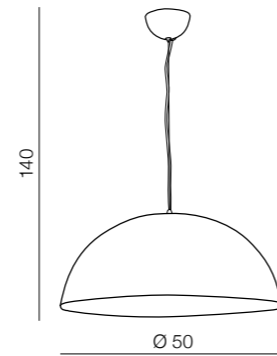

Modena 50

1. 1 FB6838-50 CH (chrome)
   - 2 FB6838-50 WH/GO (white/gold)
2. 1x E27 MAX 60W
   metal