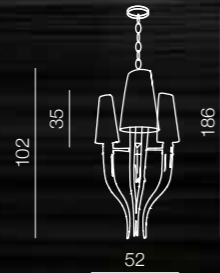

Diablo 3

1. 1 AD 8074-3 (white)
   - 2 AD 8074-3 (black)
2. E14 6x 11W ESB
   metal/fabric