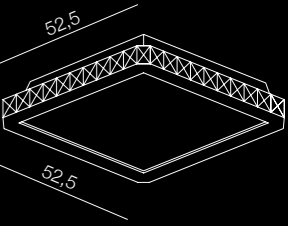

Gallant

11 new

LED

Gallant 50 Square

1557-FL (chrome)
LED 36W 2160lm
metal/glass