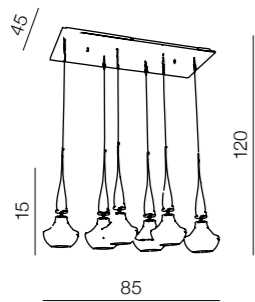

LP5145-5
E27 5x 40W
metal/chrome/glass

Tasos 6

- 1 MD2095-6W (white)
- 2 MD2095-6BK (black)

E14 6x 40W
metal/chrome
glass/black/white