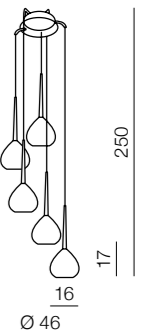

3 RED / BLACK

Aga 5

- 1 MD1289-5WH (white/black)
- 2 MD1289-5BK (black/black)
- 3 MD1289-5RD (red/black)

5x E14 40W
metal/glass