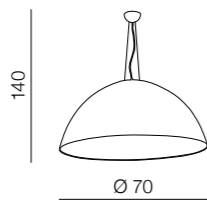

Magma 70 NEW

FB6840-70 BL/WH (black/white)
3x E27 Max 60W
metal