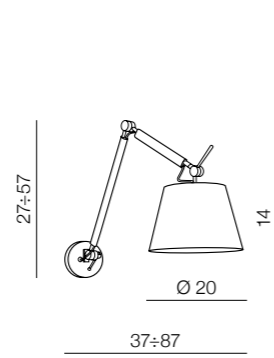

Zyta Wall S

MB2300-S-BK
1x E27 Max 60W
fabric/ metal
white/black/chrome