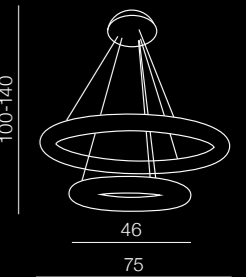

6x E14 11W ESB
metal/fabric

Napoli 60 LED

2720/600 (white)
LED 36W 2880 LUMEN
acryl

Napoli 91 LED

2720/910 (white)
LED 120W 7200 LUMEN
acryl

Napoli wall LED

1720/200 (white)
LED 7W 560 LUMEN
acryl

Angel 2 LED