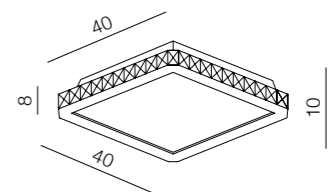

LED

Gallant 38 Square

1557-FM (chrome)
LED 24W 1440lm
metal/glas