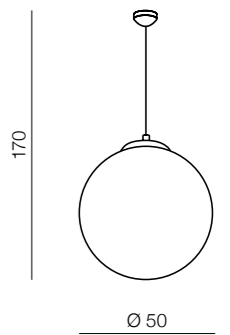

White Ball 25

FLWB25WH (white)
1x E27 MAX 40W
glass/metal chrome

White Ball 30

FLWB30WH (white)
1x E27 MAX 40W
glass/metal chrome

White Ball 40

FLWB40WH (white)
1x E27 MAX 40W
glass/metal chrome

White Ball 50