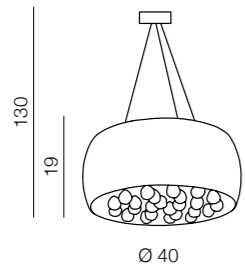

Caldo 40

LP/LC 2436-5PX
5x G9 40W
metal/chrome/glass