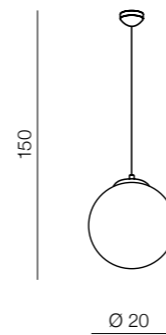

White Ball 20

FLWB20WH (white)
1x E27 MAX 40W
glass/metal chrome