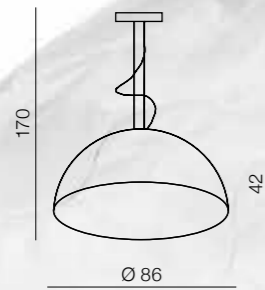

Decora XL

- 1 LP5069-XL (white)
- 2 LP5069-XL (black)

E27 1x Max 100W
metal/resin