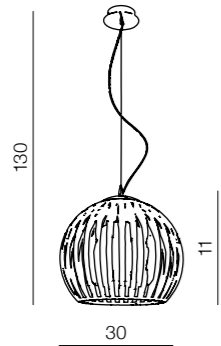

Arcada

60

1 CLEAR

2 ORANGE

3 BLACK

Arcada L

- 1 LP6013-1W (clear)
- 2 LP6013-1SO (orange)
- 3 LP6013-1BL (black)

E27 1x 40W
acryl/glass/chrome

Arcada M

- 1 MD2106-1W (clear)
- 2 MD2106-1SO (orange)
- 3 MD2106-1BL (black)

E27 1x 40W
acryl/glass/chrome

Capo

61

Capo

AD 8083-1
E27 1x60W
metal/glass
chrome/chrome