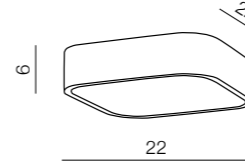

Lucie

LC3412 (chrome/white)
2x E27 MAX 40W
use LED bulbs only
acryl/metal chrome