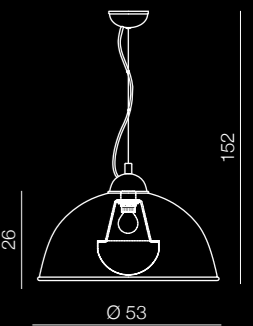

Togo

164

Togo

TS-010121MM-MC
(chrome/black)
1x E27 100W
metal/marble

Toma

165

2 BLACK

Toma

- 1 TS-071003P-WHS (white)
- 2 TS-071003P-BKGO (black)

1x E27 100W
metal/paint