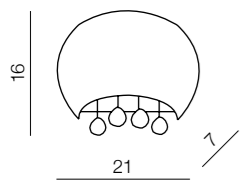

Ragazza

111

Quince wall

LW1056
1x G9 Max 40w
opal glass/metal/chrome/acryl