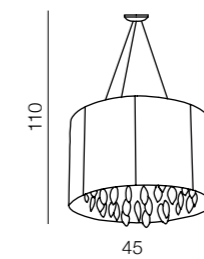

Sidney

30

1 WHITE

2 BLACK

3 BROWN

Sidney wall

- 1 1982-1W WH (white)
- 2 1982-1W BK (black)
- 3 1982-1W BN (brown)

E14 1x 40W
Fabric/Chrome/Crystal

Sidney

- 1 1982-6P WH (white)
- 2 1982-6P BK (black)
- 3 1982-6P BN (brown)

E14 6x 40W
Fabric/Chrome/Crystal

Sidney

- 1 1996B-7P WH (white)
- 2 1996B-7P BK (black)
- 3 1996B-7P BN (brown)

G9 7x 40W
Fabric/Chrome/Crystal