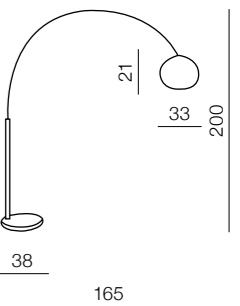

Tosca

167

Tosca

TS010121MM
E27 1x60W
metal/glass/marble
satin nickel/white