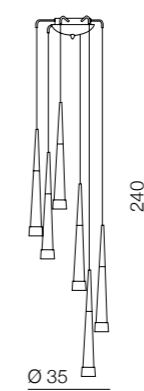

2 BLACK

Brina 31 LED

- 1 LP9003-31 (chrome)
LED 31x 7W, 23870 lm
iron/aluminum/acrylic

Brina 24 LED

- 1 LP9003-24 (chrome)
LED 24x 7W, 18480 lm
iron/aluminum/acrylic

Brina 6 LED

- 1 LP9003-6 (chrome)
LED 6x 7W, 4620 lm
iron/aluminum/acrylic
- 2 LP9003-6 (black)