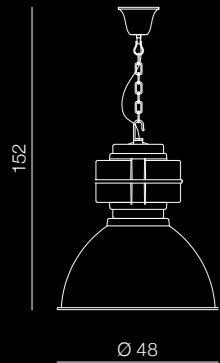

Clare 233

Orbit 234

Carron 235

Bismarck

new 226

Bismarck

- 1 H5014 CO
 - 2 H5014 WH
- 1x E27 60W metal

*accessories not included