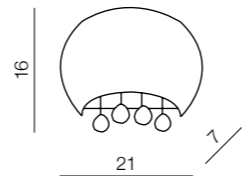

Caldo wall

2436-1W
1x G9 40W
metal/chrome/glass