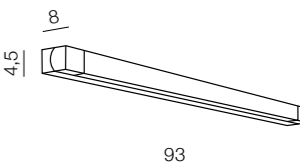

Michel 930

LW2306 (chrome/white)
1x (T5) HO MAX 39W
bulb included
acryl/metal chrome