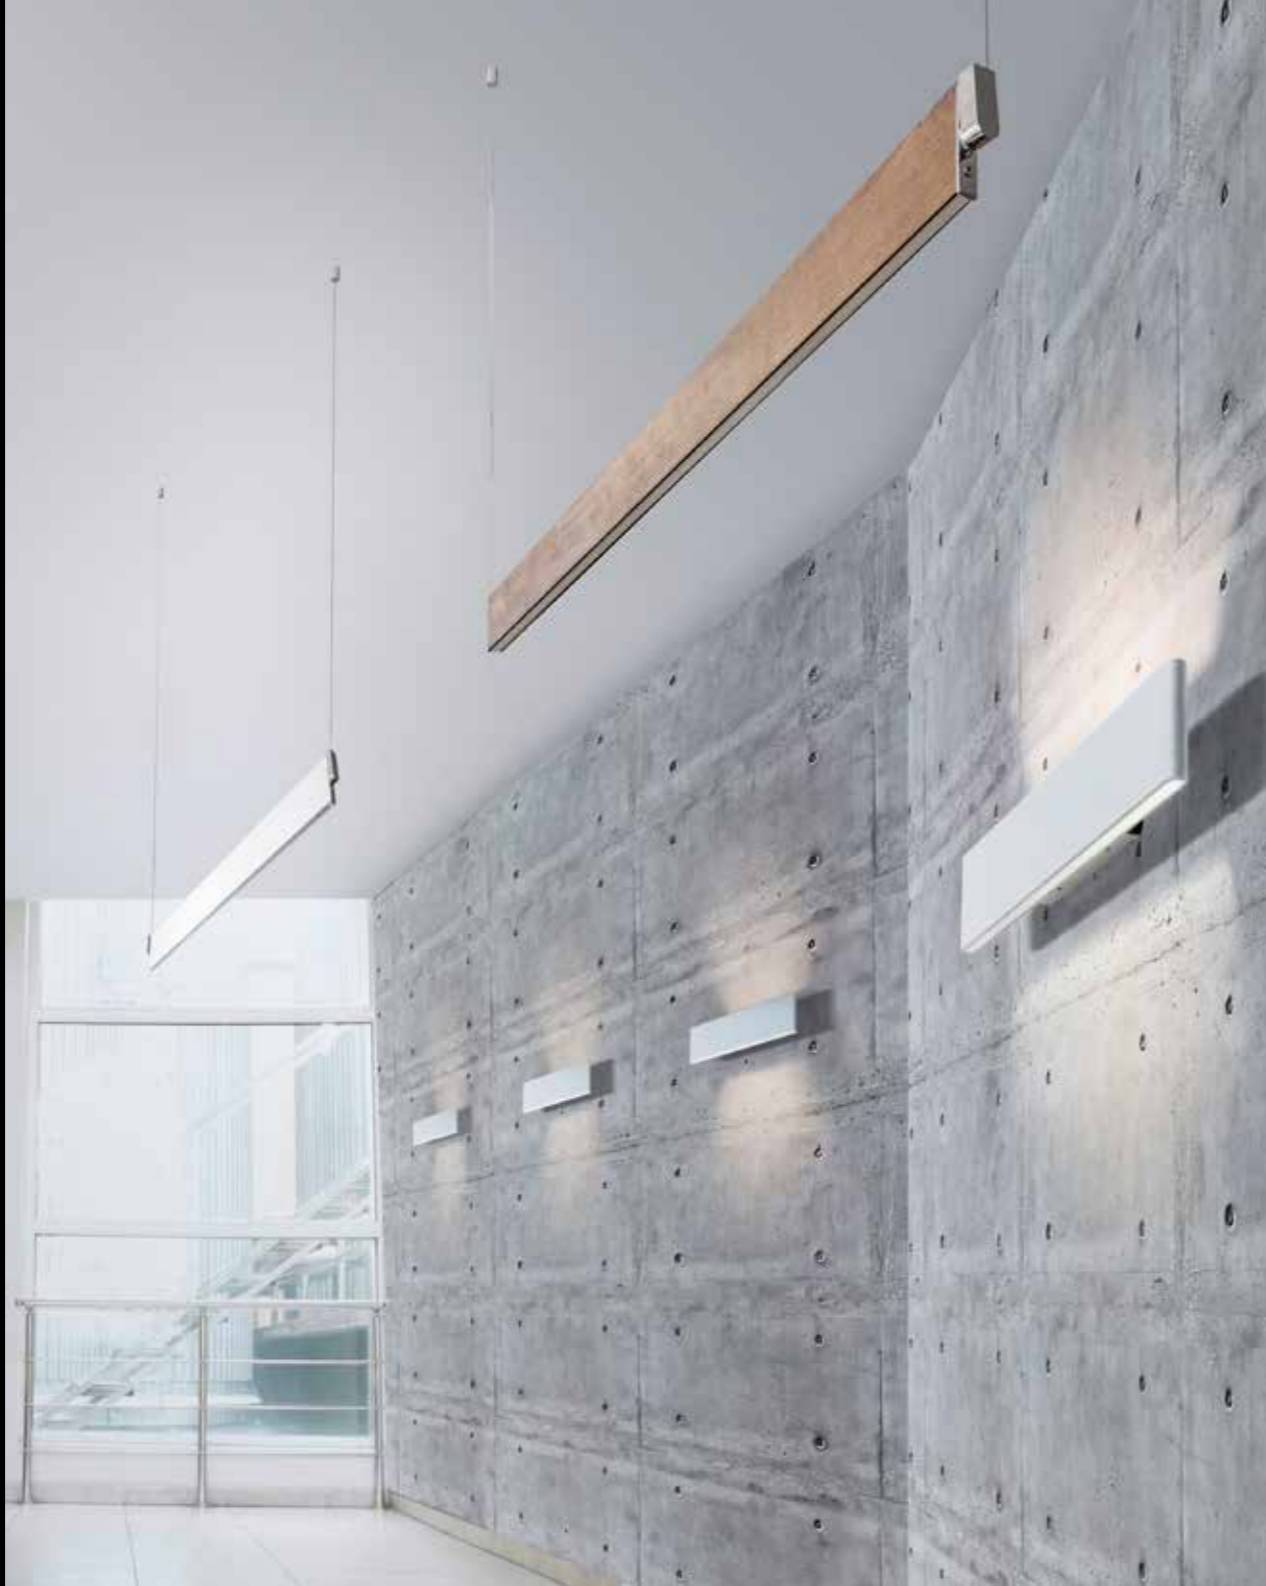

Lark

107 new

1 ANTIQUE

2 CHROME

3 SATIN NICKEL

Norman XL LED

- 1 MD5932L-X WH (white)
- 2 MD5932L-X WO (wood)

LED 29W, 1740 lm
aluminium