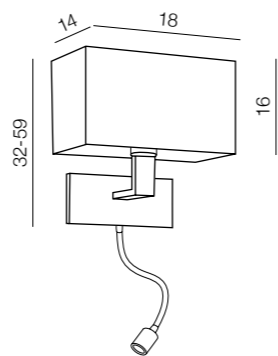

new 178

1 WHITE

2 BLACK

179 new

Martens Wall

- 1 MB2251-B-E27 WH (white/chrome)
- 2 MB2251-B-E27 BK (black/chrome)

E27 1x 60W
metal/ fabric

Martens Wall LED