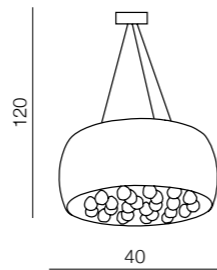

Quince 40

LP/LC1056-5
5x G9 Max 40w
opal glass/metal/
chrome/acryl