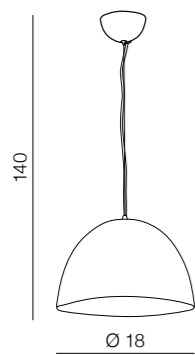

Modena 18

1. 1 FB6838-18 CH (chrome)
   - 2 FB6838-18 WH/GO (white/gold)
2. 1x E27 MAX 60W
   metal