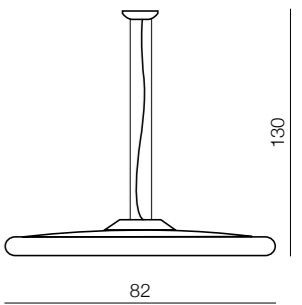

Snello 82 LED

SNELLO820N
LED 75W 6900 lm
metal/acryl