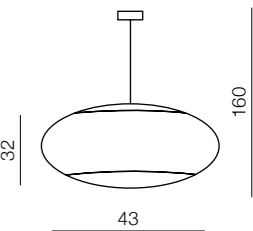

Gala top

FH6712D-430
2x E27 26W ESB
metal/glass/chrome

Gala

FH6712P-430
2x E27 26W ESB
metal/glass/chrome