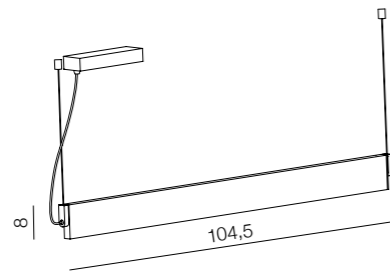

Lark

107 new

1 ANTIQUE

2 CHROME

3 SATIN NICKEL

Norman XL LED

- 1 MD5932L-X WH (white)
- 2 MD5932L-X WO (wood)

LED 29W, 1740 lm
aluminium