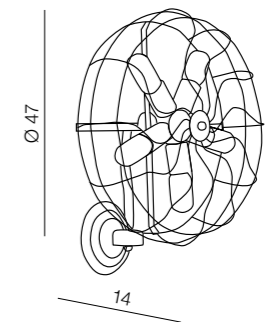

Fan Wall

FLMD01 (black)
5x E27 MAX 60W
metal