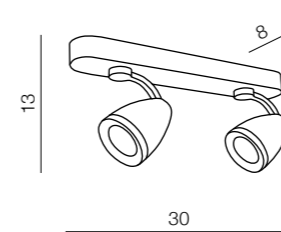

Albico 2

1. FH31812A12-2WH
   (sand white)
   2x GU10 MAX 50W *
   aluminium