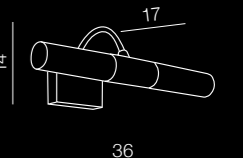

Liliane

251

IP44

Liliane

LW1502 (chrome/white)
2x G9 MAX 33W
opal glass/metal chrome