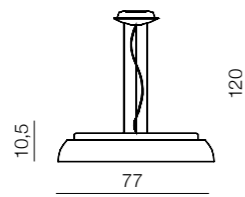

Zucca

- 1 LP1149-1 (black)
- 2 LP1149-1 (white)

E27 1x 60W
metal/chrome/acryl

Biscotto 57

MD5815L
E27 4x 40W
iron/acryl

Biscotto 77

MD5815XL
E27 8x 40W
iron/acryl

Biscotto 57 top