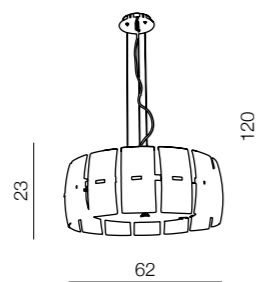

Taurus

- 1 MD2050-4BL (black)
- 2 MD2050-4W (white)
- 3 MD2050-4R (red)

E27 4x 40W
glass/chrome