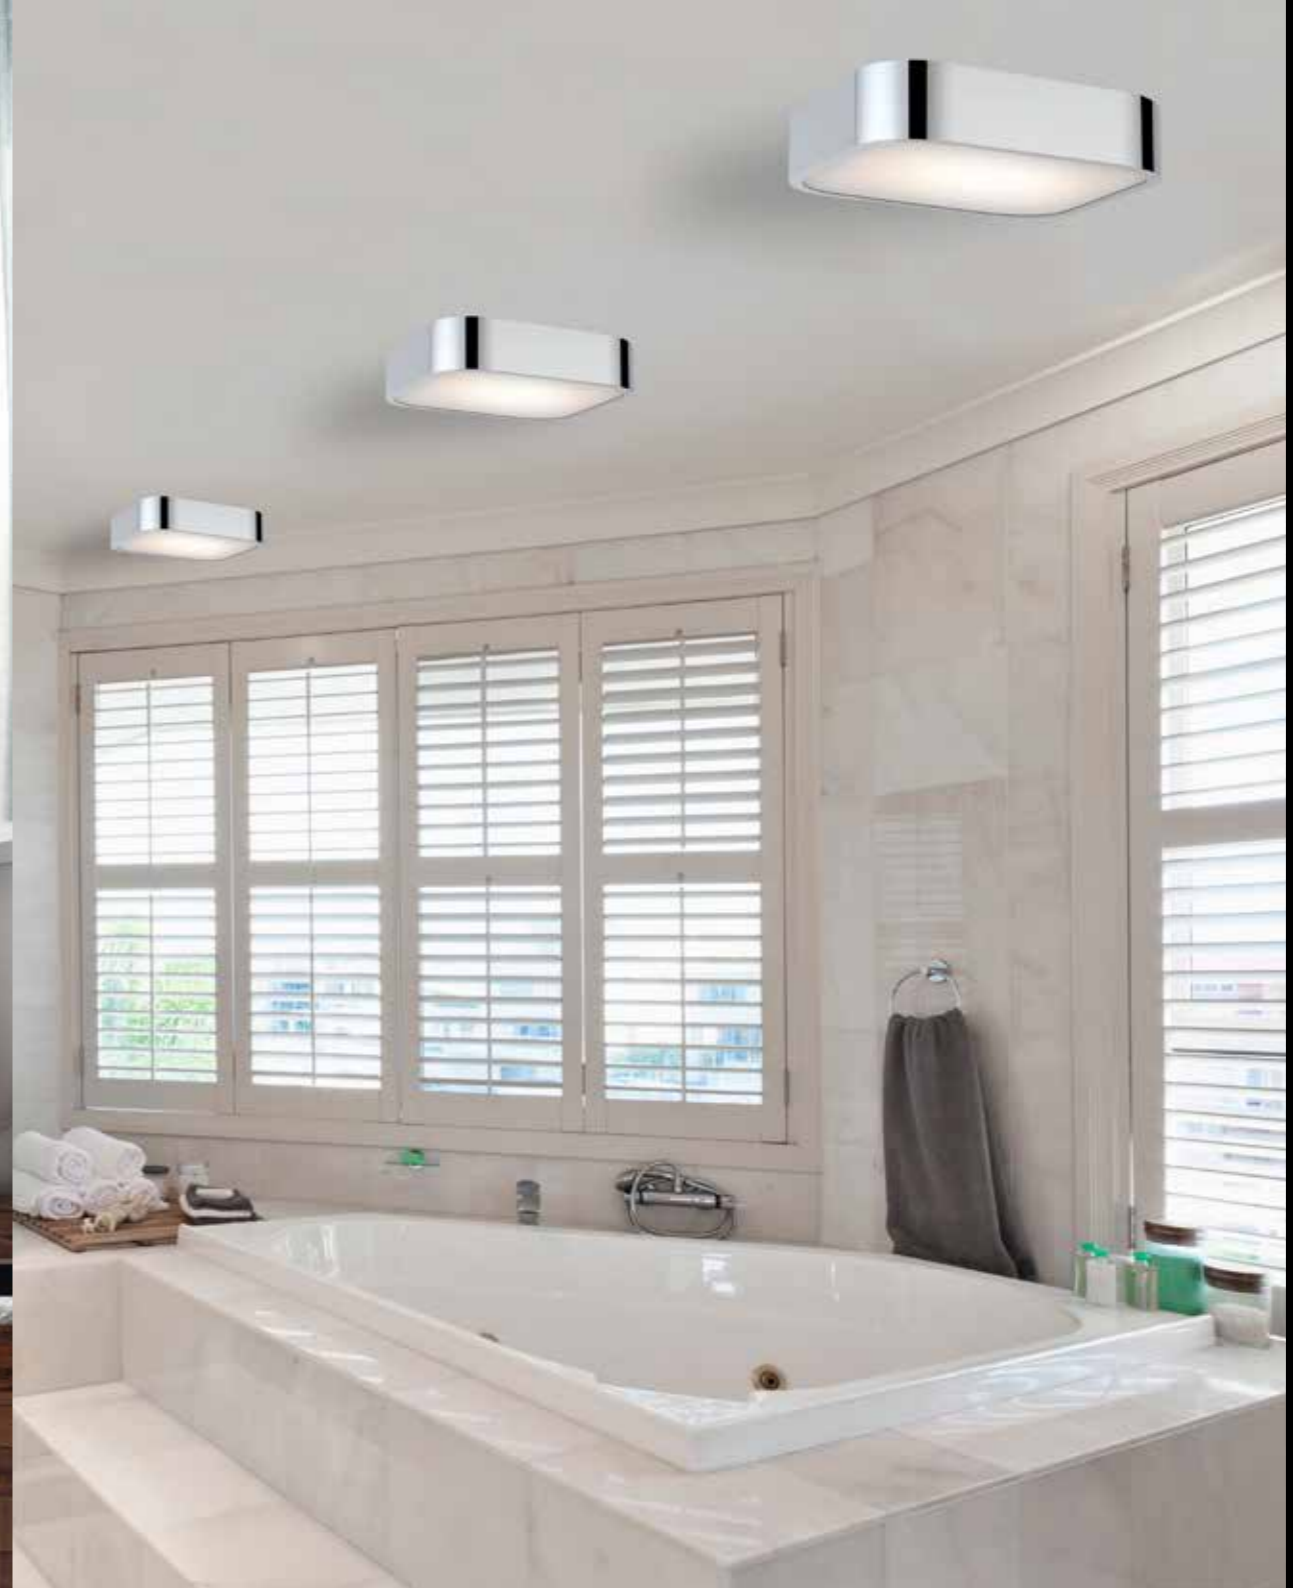

Lucie

249

IP44

LC3207 (chrome/white)
2x E27 MAX 20W
opal glass/metal chrome

LC3412 (chrome/white)
2x E27 MAX 40W
use LED bulbs only
acryl/metal chrome

LC3512 (chrome/white)
3x E27 MAX 40W
use LED bulbs only
acryl/metal chrome