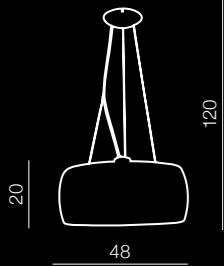

Bruno

152

Bruno

MP 111-3
E27 3x 60W
metal/glass
chrome/clear