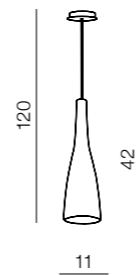

11

Sunset 1

MD1030-1A
E14 1x 40W
glass/metal
purple/chrome