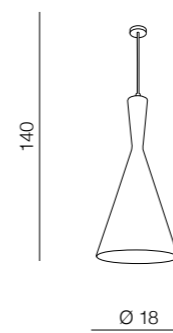

Vita

- 1 LP6005 WH/GO (white/gold)
- 2 LP6005 BK/GO (black/gold)

1x E27 Max 60W
aluminium