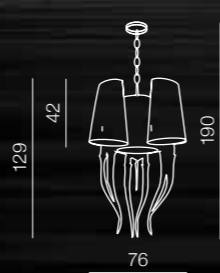

Diablo 3 big

1. 1 AD8074-3 BIG (white)
   - 2 AD8074-3 BIG (black)
2. E14 6x 11W ESB
   metal/fabric