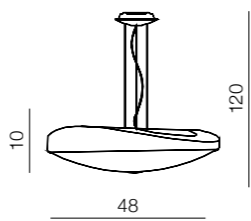

Campana 48

- 1 MD5649M (chrome)
- 2 MD5649M (white)

4x E27 60W
glass/metal