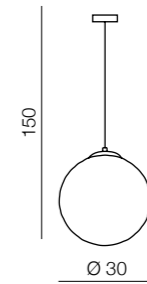

Sweet 30

MD6008/300
E27 1x 100W
acrylic
metal/chrome