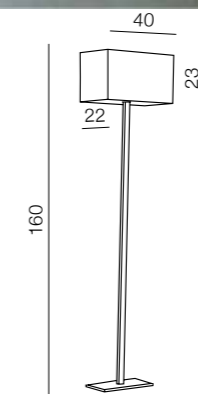

- 1 MB2251-B-LED-R (white/chrome)
- 2 MB2251-B-LED-R (black/chrome)

E27 1x 60W / LED 1x 1W 84 LM
bulb integrated
metal/ fabric

Martens Table

- 1 MT2251-S (white/chrome)
- 2 MT2251-S (black/chrome)

E27 1x 60W
metal/ fabric