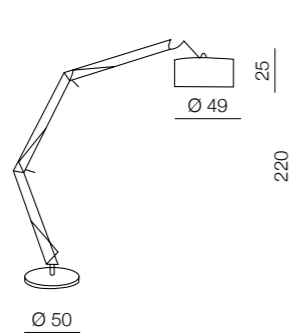

BOSSE

174

1 WHITE

2 BLACK

Bosse

- 1 FL-13072 (black)
- 2 FL-13072 (white)

1x E27 60W
metal/fabric