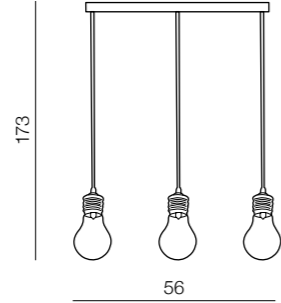

Otus 3

MD42536-3A (chrome)
3x G9 Max 40W
glass/metal/aluminium