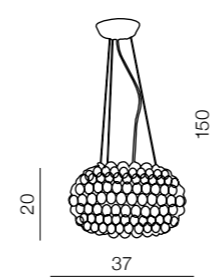

Acrylio

MB-026
R7S 1x 100W
acryl/glass
clear/white

Acrylio

MA-026M
R7S 1x 100W
metal/acryl/glass
white/clear/white

Acrylio 50 top

VA5-026-500
R7S 1x 200W
acryl/glass
clear/white

Acrylio 70 top

VA5-026-700
R7S 1x 300W
acryl/glass
clear/white