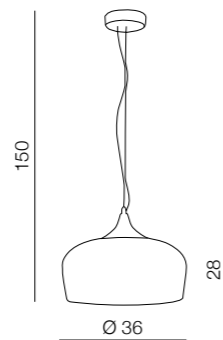

2 BLACK

Sweden 2

201

Sweden 2

FB7024 (black)
2x E27 MAX 60W
metal

Parma

- 1 FLPA35WH (white)
- 2 FLPA35BK (black)

1x E27 MAX 60W
metal/wood