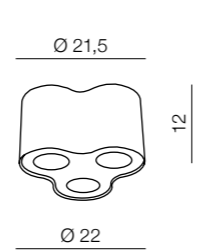

Neos 3

- 1 FH31433B (black/chrome)
- 2 FH31433B (white/chrome)

3x GU10 max 50W bulb not included