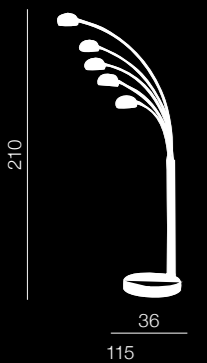

Palp

- 1 FL-3009 CR (chrome)
- 2 TS 5805 (shiny black)
- 3 TS 5805 (shiny white)

E14 5x40W
metal/marble

Palp

161

Trapezio White Wall

MB2311-S (white/chrome)
E27 1x 60W
metal/ fabric

Gio