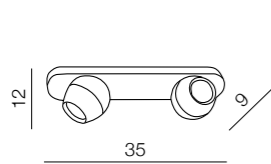

Pera 1

1. 1 FH5781B3-1WH (sand white)
   - 2 FH5781B3-1GR (sand grey)
   - 3 FH5781B3-1ALU (alu)
2. 1x GU10 * aluminium

Pera 2

1. 1 FH5782A9-2WH (sand white)
   - 2 FH5782A9-2GR (sand grey)
   - 3 FH5782A9-2ALU (alu)
2. 2x GU10 * aluminium