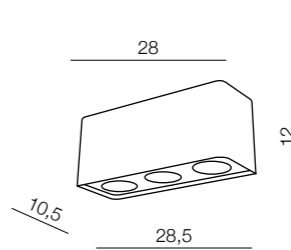

Nino 3

- 1 FH31433S (black/chrome)
- 2 FH31433S (white/chrome)

3x GU10 max 50W bulb not included