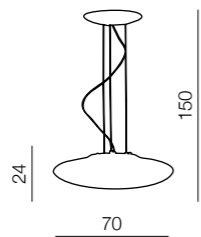

Pires 70

LP5123-5
E27 5x 60W
metal/glass
chrome/white