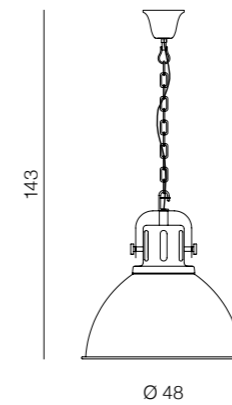

new 228

1 BLACK/WOOD

2 WHITE/WOOD

Kent

229 new

Duncan

- 1 H5144-40 BK (black)
- 2 H5144-40 WH (white)

1x E27 60W
metal/wood