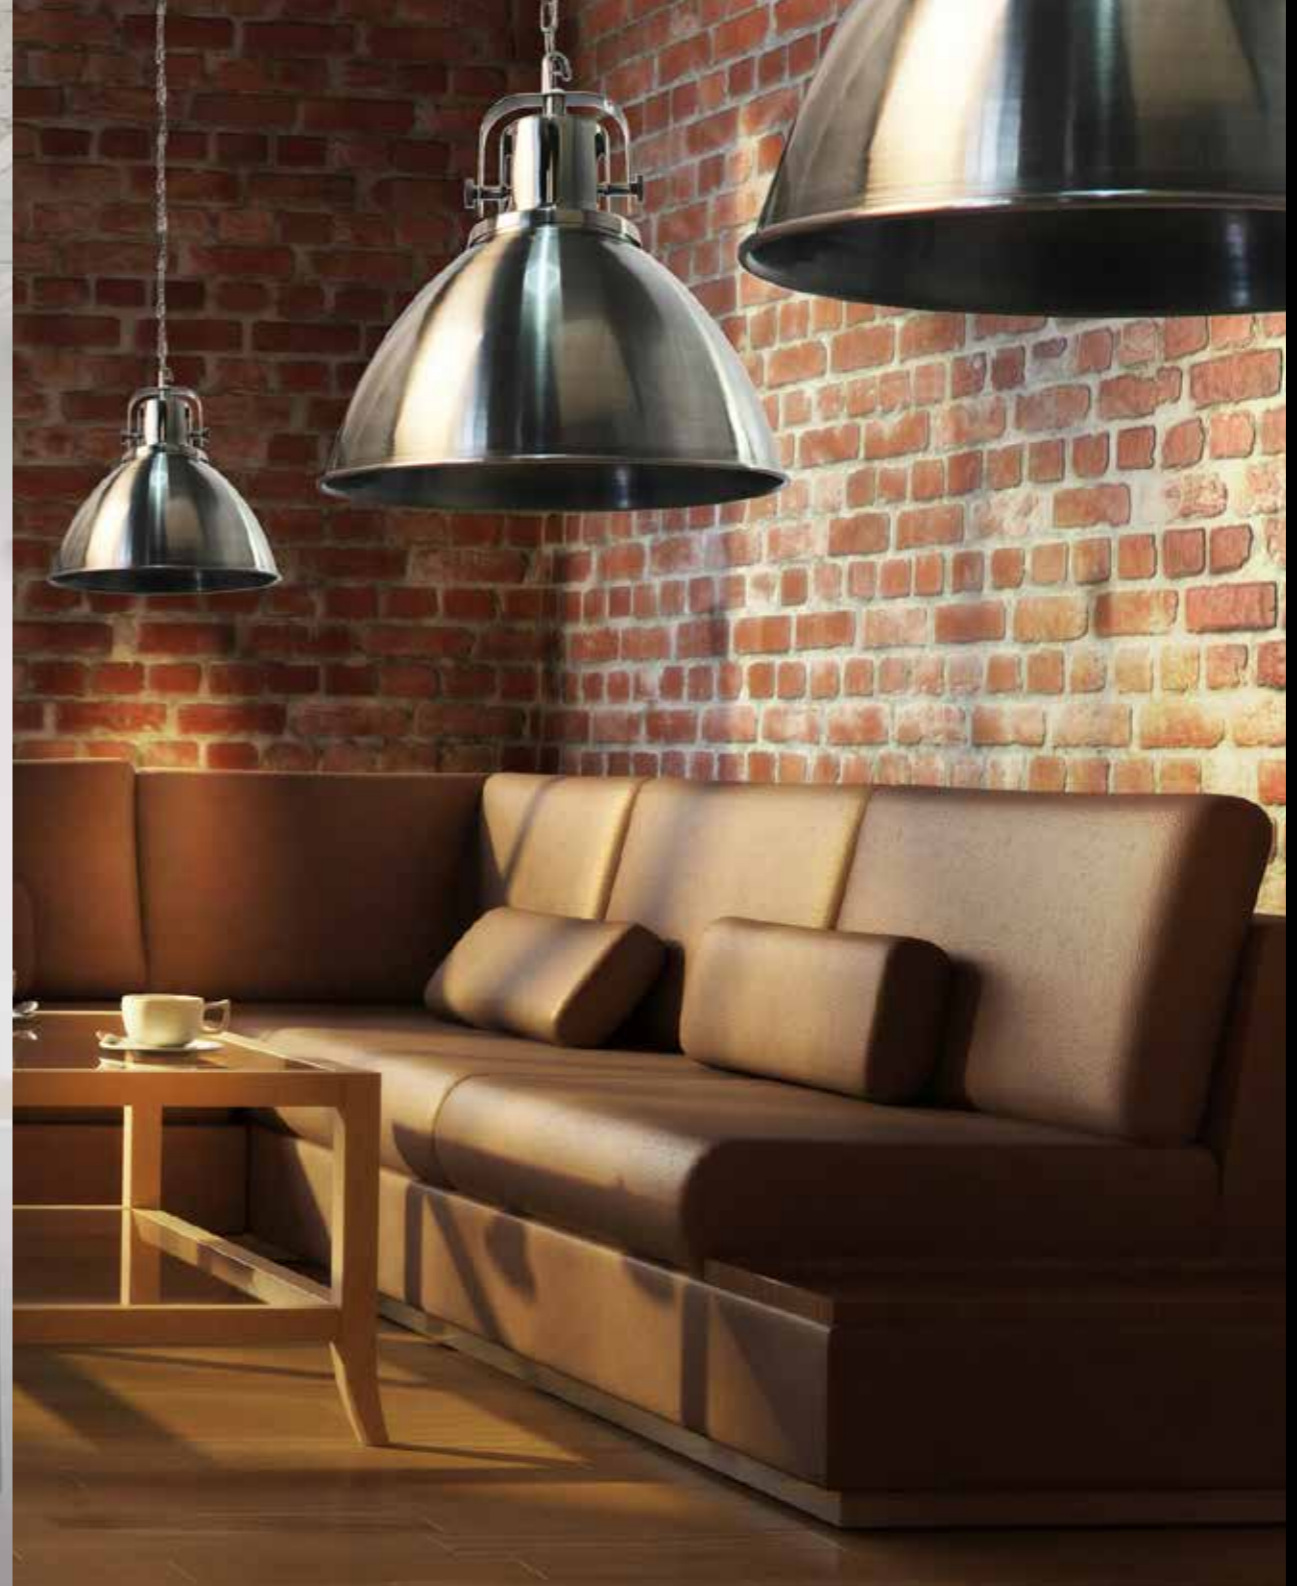

new 228

1 BLACK/WOOD

2 WHITE/WOOD

Kent

229 new

Duncan

- 1 H5144-40 BK (black)
- 2 H5144-40 WH (white)

1x E27 60W
metal/wood