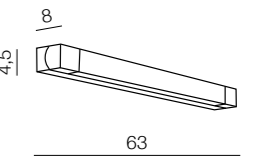

Michel

245

IP44

Michel 630

LW2206 (chrome/white)
1x (T5) HO MAX 24W
bulb included
acryl/metal chrome