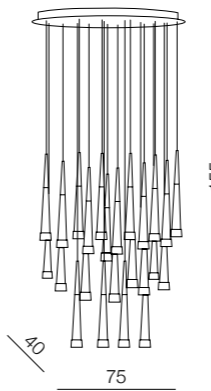

Brina 24 LED

- 1 LP9003-24 (chrome)
  LED 24x 7W, 18480 lm
  iron/aluminum/acrylic