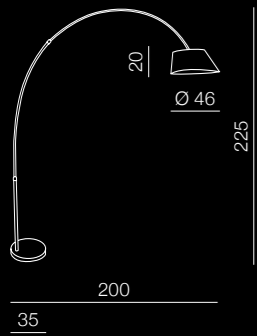

2 BLACK

Toma

- 1 TS-071003P-WHS (white)
- 2 TS-071003P-BKGO (black)

1x E27 100W
metal/paint

Bard

166

Bard

FL-12041BK (black)
1x E27 60W
metal/fabric