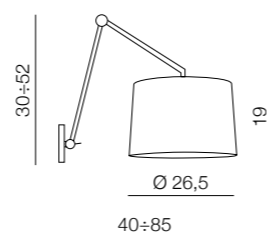

Adam Wall S

- 1 MB2299-M WH/SN (fabric white/ metal)
- 2 MB2299-M BK/SN (fabric black/ metal)

1x E27 Max 60W
fabric/ metal satin nickel