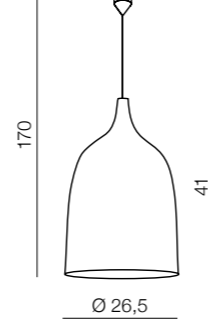

Fabio L

2 LP5632-BK-L (black/gold)
E27 1x 60W
metal/aluminium/paint