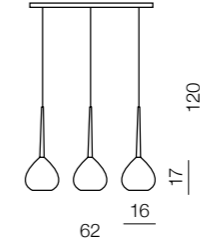

Aga 3

- 1 MD1289-3WH (white/black)
- 2 MD1289-3BK (black/black)
- 3 MD1289-3RD (red/black)

3x E14 40W
metal/glass