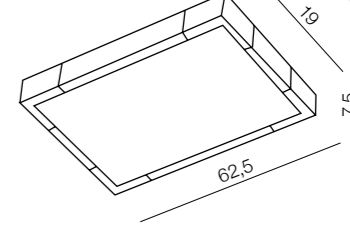

Solid

265

Solid A

MX5030-QS
2D BULB 21W
bulb included
acrylic/aluminium
white/silver

Solid B

MX5030-QM
2D BULB 38W
bulb included
acrylic/aluminium
white/silver

Solid C

MX5030-QL
2D BULB 55W
bulb included
acrylic/aluminium
white/silver