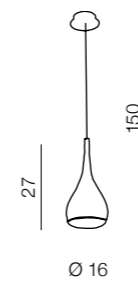

- 1 MD2050S-4BL (black)
- 2 MD2050S-4W (white)

E27 4x 40W
glass/chrome

Spell

125

1 WHITE

2 BLACK

3 FRANCE GOLD

4 CHROME