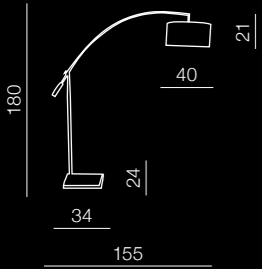

Bianca

158

Bianca

1. ❶ TS 061121F-CH
     (chrome/white)
   - ❷ TS 061121F
     (chrome/black)
2. E27 1x60W
   metal/marble/fabric

Cinema

159

Cinema

1. TS 062909F
   E27 1x60W
   metal/chrome
   wood/fabric/black