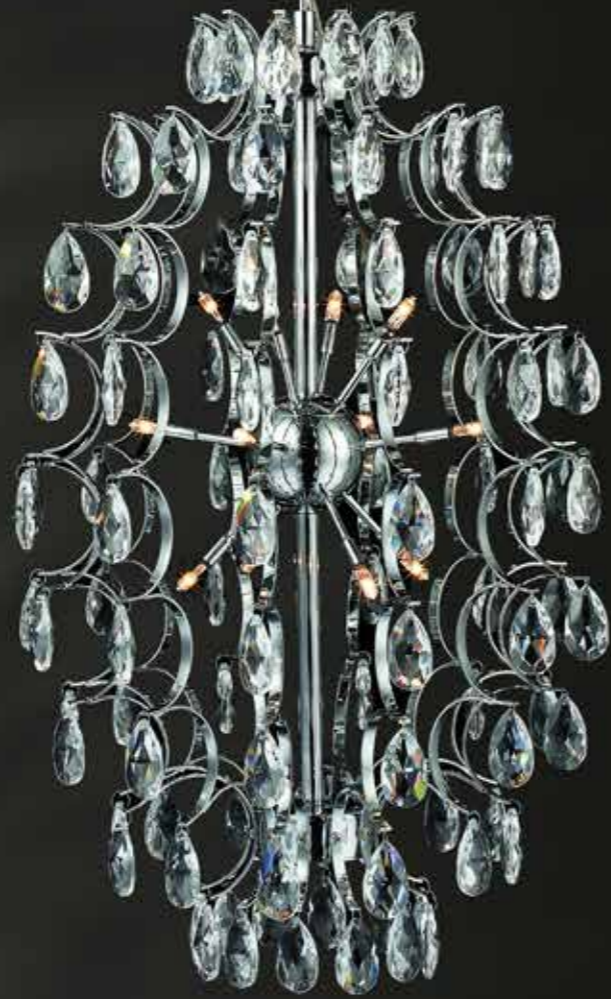

Tears

24

Tears

MP 88053-12
G4 12x10W 12V
metal/egyptian crystal
chrome

PILLS

25

Pills 45

LP7008-6M
E27 5x40W
metal/chrome/glass white

Pills 50 top

LC7008-M
E27 6x40W
metal/chrome/glass white