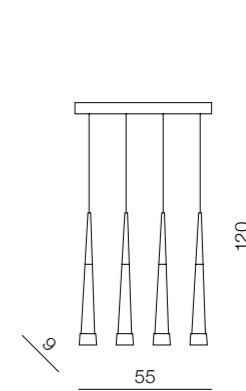

Brina 1 LED

Brina 4 LED

- 1 LP9003-4 (chrome)
  LED 4x 7W, 3000 lm
  iron/aluminum/acrylic
- 2 LP9003-4 (black)