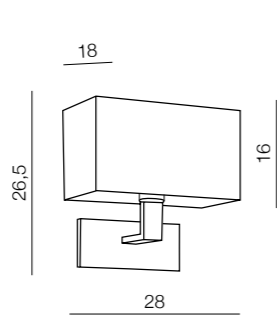

Martens Wall

- 1 MB2251-B-E27 WH (white/chrome)
- 2 MB2251-B-E27 BK (black/chrome)

E27 1x 60W
metal/ fabric