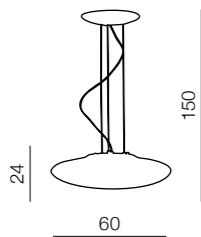

Pires 60

LP5123-4
E27 4x 60W
metal/glass
chrome/white