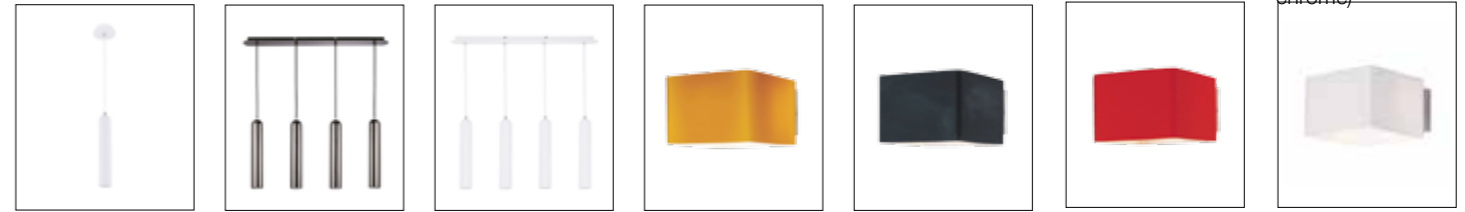

Tubo 1 (white) 268 Tubo 4 (black/chrome) 268 Tubo 4 (white) 268 Tulip (amber) 85 Tulip (black) 85 Tulip (red) 85 Tulip (white) 85