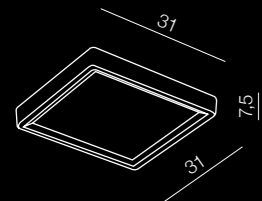

MB5798S-R
LED12W 965 lm
bulb integrated
metal/chrome or paint

Vialetto LED

MB5798S-L
LED12W 965 lm
bulb integrated
metal/chrome or paint

Tappo

264

Tappo LED

- 1 MX5812S (white)
- 2 MX5812S (chrome)

LED 14W 778 lm
bulb integrated
metal/glass