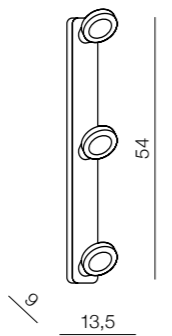

Enzo 3 LED

FH31733A11
3x LED 5W, 690 lm
bulb integrated
metal/aluminium/sandy paint