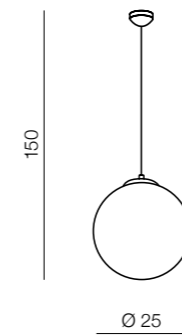

Strato A

AB9046-1
T5 1x 22W
steel/tempered glass
white

Strato B

AX9046-L
T5 1x 32W+1x 22W
acryl/glass/chrome steel
/tempered glass
white

White ball

141

White Ball 20

FLWB20WH (white)
1x E27 MAX 40W
glass/metal chrome