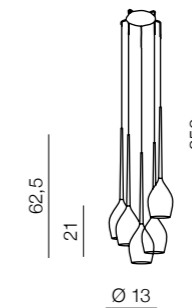

Izza 5

- 1 MD1288A-5W (shiny white)
- 2 MD1288A-5BL (shiny black)
- 3 MD1288A-5AM (amber)
- 4 MD1288A-5OL (olive)

E14 5x 40W
metal/glass