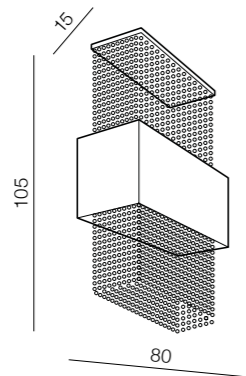

Glamour pendant

- 1 101163 SP5 Black (black)
- 2 099101 SP White (white)

5x E14 Max 40W
metal/ crystal/ fabric