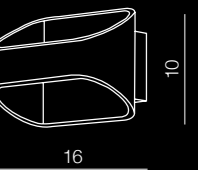

Gracia wall LED

- 1 MB 3352 (black/gold)
- 2 MB 3352 (white/white)

LED SMD 5W 300 lm
metal/aluminum