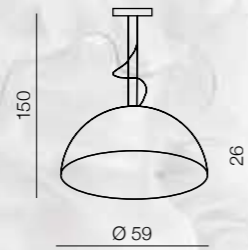

52

1 WHITE

2 BLACK

Decora XL

- 1 LP5069-XL (white)
- 2 LP5069-XL (black)

E27 1x Max 100W
metal/resin

Decora L

- 1 LP5069-L (white)
- 2 LP5069-L (black)