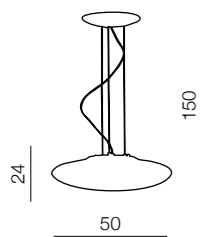

22

Ø 50

Astral top

42607-5 (gold)
5x G9 Max 40W
glass/crystal/metal

150

Ø 50

Astral

42607-5 (gold)
5x G9 Max 40W
glass/crystal/metal