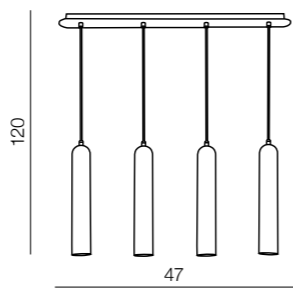

Tubo 4

1. 1 FH31144-AJ13-350-4BKCH (black/chrome)
   - 2 FH31144-AJ13-350-4WH (white)
2. 4x GU10 MAX 50W *
   aluminium