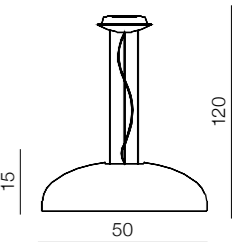

Valedo

139

Valedo

MD5805M
LED 26W
1020 lm
aluminium/iron/acryl
inside white/outside
sandy black