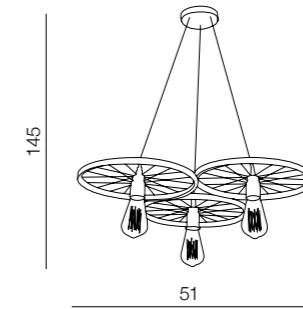

Ranch 3

MD71192-3 BK (black)
3x E27 60W
metal