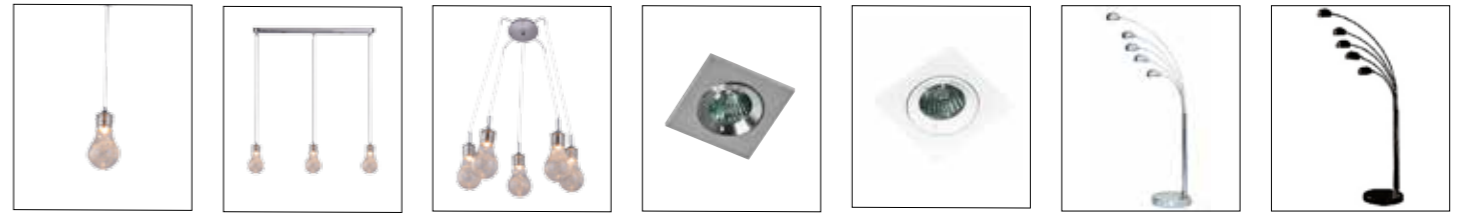

Otus 1 12 Otus 3 12 Otus 5 12 Pablo (aluminium) 254 Pablo (white) 254 Palp (chrome) 160 Palp (shiny black) 160