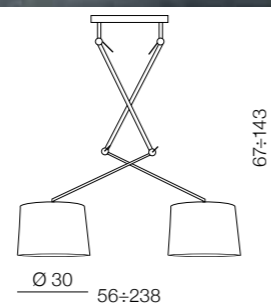

Adam 2 S

- 1 MD2299-2S WH/SN (fabric white/ metal)
- 2 MD2299-2S BK/SN (fabric black/ metal)

2x E27 Max 60W
fabric/ metal satin nickel