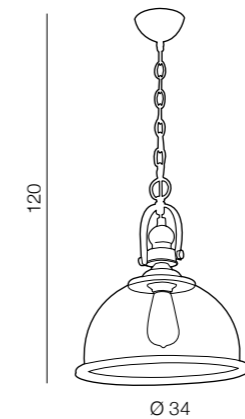

new 232

233 new

1 BLACK/COPPER

2 WHITE/COPPER

Jim

- 1 71346-1 (black)
 - 2 71346-1A (white)
- E27 1x Max60W
metal

Clare

- 71255-1 (brown)
- E27 1x Max60W
metal/glass