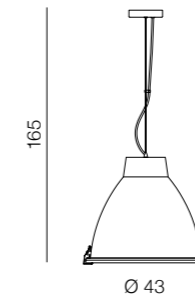

Tyrian

- 1 H5053-42 CO (concrete)
- 2 H5053-42 WH (white)
- 3 H5053-42 BK (black)
- 4 H5053-42 BU (burned)

1x E27 60W metal