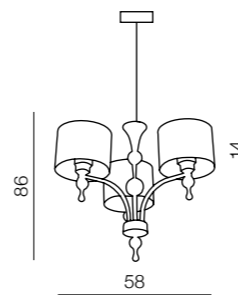

Impress 3

- 1 1976-3P WH (white)
- 2 1976-3P BK (black)
- 3 1976-3P BN (brown)

E27 3x 60W
metal/chrome/acryl/fabric