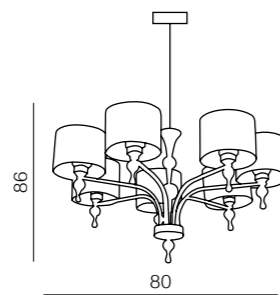

Impress 7

- 1 1976-7P WH (white)
- 2 1976-7P BK (black)
- 3 1976-7P BN (brown)

E27 7x 60W
metal/chrome/acryl/fabric