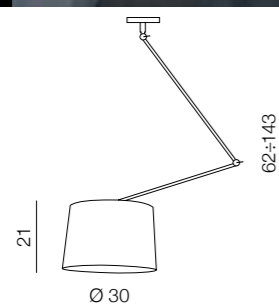

Zyta L Floor

ML2300-L-WH
1x E27 Max 60W
fabric/ metal
white/black/chrome

Adam

new 218

1 WHITE/SATIN NICKEL

2 BLACK/SATIN NICKEL

Adam S

- 1 MD2299-S WH/SN (fabric white/ metal)
- 2 MD2299-S BK/SN (fabric black/ metal)