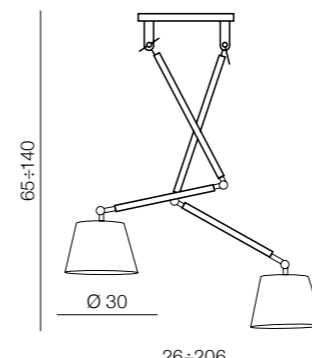

Zyta Wall XS

MB2300-XS-WH
1x E27 Max 60W
fabric/ metal
white/black/chrome

Zyta Wall S

MB2300-S-BK
1x E27 Max 60W
fabric/ metal
white/black/chrome

Zyta S

MD2300-S-WH
1x E27 Max 60W
fabric/ metal
white/black/chrome