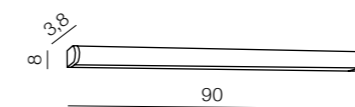

Martha 90 LED

W30L23 (chrome)
1x LED 12W 985lm
acryl/ metal