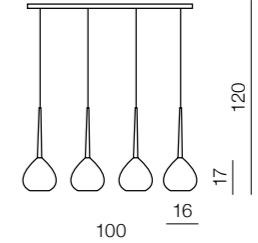

Aga 4

- 1 MD1289-4WH (white/black)
- 2 MD1289-4BK (black/black)
- 3 MD1289-4RD (red/black)

4x E14 40W
metal/glass