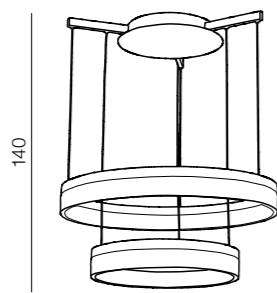

Star 100 LED

MP82011-30A (chrome)
LED 100W, 6000LM
chrome/metal

WHITE

CHROME

140

Ø 60

Zola 60/40 LED

7105-2PM-6040 (chrome)
1x LED 24W +18W, 4200LM
acryl/metal