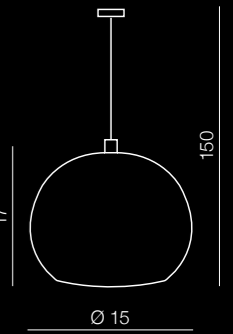

Enar

215

Enar

CPL-13009
1x E27 40W
Concrete/Metal