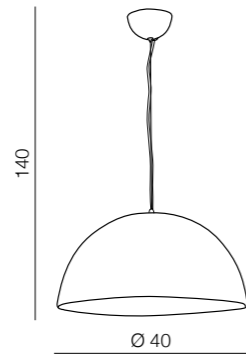

Modena 40

1. 1 FB6838-40 CH (chrome)
   - 2 FB6838-40 WH/GO (white/gold)
2. 1x E27 MAX 60W
   metal