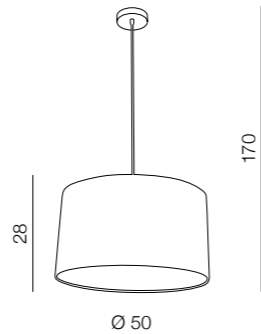

BOSSE

174

1 WHITE

2 BLACK

Bosse

- 1 FL-13072 (black)
- 2 FL-13072 (white)

1x E27 60W
metal/fabric

Bosse pendant

- 1 MD-P061 WH (white)
- 2 MD-P061 BK (black)

1x E27 Max 60W
metal/fabric/acryl

BOSSE pendant

175