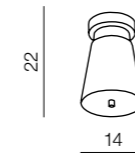

Deco

53

Deco 1 Top

1924-PB
E27 1x 60W
metal/chrome/glass