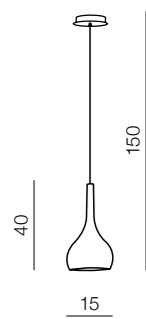

Soul

92

Soul 1

- 1 LP5114-1CR (chrome)
- 2 LP5114-1WH (white)
- 3 LP5114-1BK (black)

E27 1x 60W
iron/glass