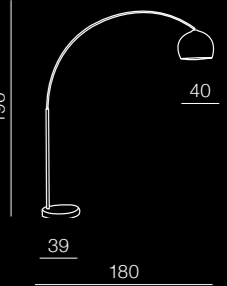

Palp

- 1 FL-3009 CR (chrome)
- 2 TS 5805 (shiny black)
- 3 TS 5805 (shiny white)

E14 5x40W
metal/marble

Palp

161

Trapezio White Wall

MB2311-S (white/chrome)
E27 1x 60W
metal/ fabric

Gio