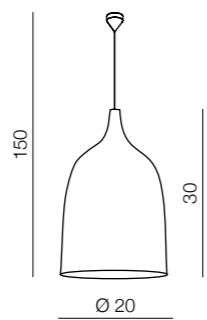

Fabio M

1 LP5632-WH-M (white/silver)
E27 1x 60W
aluminium/metalbase