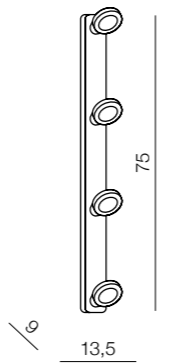

Enzo 4PR LED

FH31734A11
4x LED 5W, 920 lm
bulb integrated
metal/aluminium/sandy paint