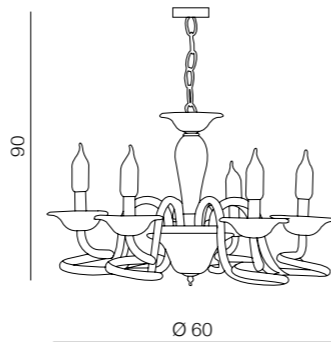

Bolton 5

- 1 B0038-5P (white)
- 2 B0038-5P (black)

5x E14 40W
metal/glass