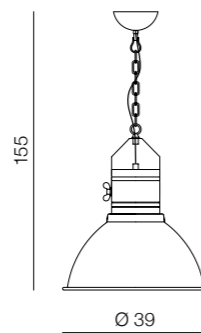

new 228

1 BLACK/WOOD

2 WHITE/WOOD

Kent

229 new

Duncan

- 1 H5144-40 BK (black)
- 2 H5144-40 WH (white)

1x E27 60W
metal/wood