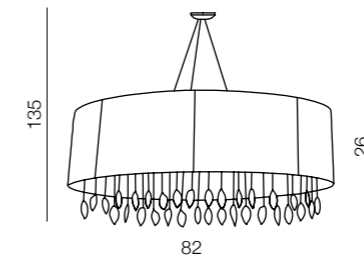

Sidney

30

1 WHITE

2 BLACK

3 BROWN

Sidney wall

- 1 1982-1W WH (white)
- 2 1982-1W BK (black)
- 3 1982-1W BN (brown)

E14 1x 40W
Fabric/Chrome/Crystal