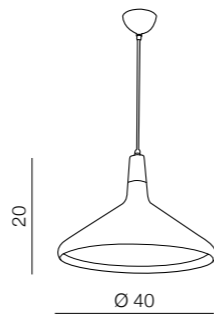

1x E27 Max 60W
metal/wood

Ida M

- 1 42931-1B (Anodised steel)
- 2 42931-1C (Anodised brown)
- 3 42931-1D (Anodised copper)
- 4 42931-1E (Anodised gold)

1x E27 Max 60W
metal/wood

Ida L

- 1 42932-1A (Anodised steel)
- 2 42932-1B (Anodised brown)
- 3 42932-1C (Anodised copper)
- 4 42932-1D (Anodised gold)