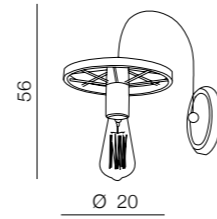

Ranch wall

MB71192-1 BK (black)
E27 60W
metal