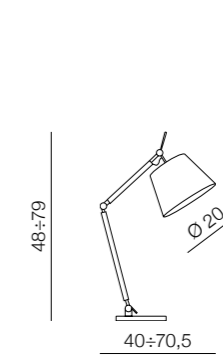

Zyta S Table

MT2300-S-WH
1x E27 Max 60W
fabric/ metal
white/black/chrome