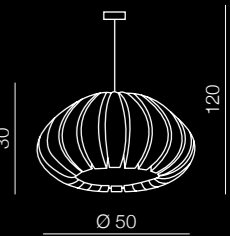

Zucca

- 1 LP1149-1 (black)
- 2 LP1149-1 (white)

E27 1x 60W
metal/chrome/acryl