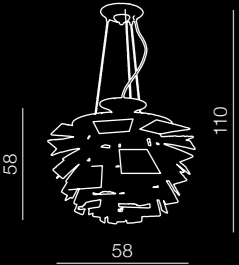

- 1 LW9003-1 (chrome)
LED 1x 7W, 770 lm
iron/aluminum/acrylic
- 2 LW9003-1 (black)

Flower

150

Flower

DH 1002B
E27 1x 100W
metal
aluminium

Ken

151

Ken