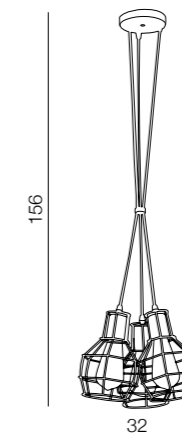

Carron 3

MD50148-3 (copper)
3x E27 60W
metal