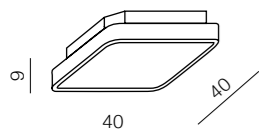

Solid D

MX5030-SL
PL-L 1X55W
bulb included
acrylic/aluminium
white/silver

Quadro

266

Quadro A

AX7131-A
T5 1x22W
bulb included
metal/acrylic
aluminium/white

Quadro B

AX7131-B
T5 circular
1x32W+1x22W
bulb included
metal/acrylic
aluminium/white