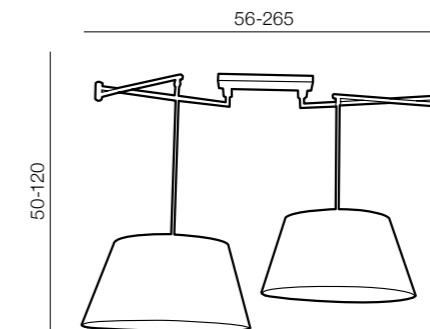

Natalia 2S

- 1 MD2238-2S-WH (white/chrome)
- 2 MD2238-2S-BK (black/chrome)

2x E27 60W
fabric/ metal