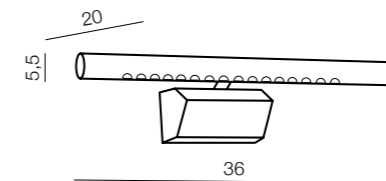

Lark LED

- 1 MB12022004-18A CH (chrome)
- 2 MB12022004-18A AN (antique)
- 3 MB12022004-18A NI (satin nickel)

LED 4,3W, 260 lm
aluminium IP20