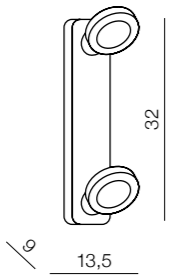

Enzo 2 LED

FH31732A11
2x LED 5W, 460 lm
bulb integrated
metal/aluminium/sandy paint