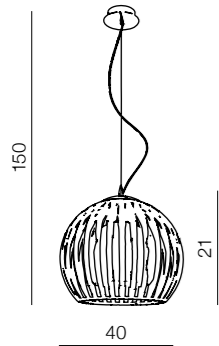

Arcada L

- 1 LP6013-1W (clear)
- 2 LP6013-1SO (orange)
- 3 LP6013-1BL (black)

E27 1x 40W
acryl/glass/chrome