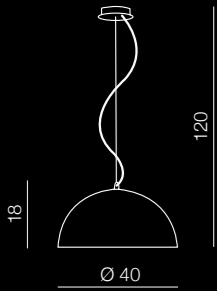

Fantasia

128

Fantasia

- 1 LP9002 CL (clear)
- 2 LP9002 AM (amber)
- 3 LP9002 RD (red)
- 4 LP9002 BK (black)

1x E27 60W
metal/plastic