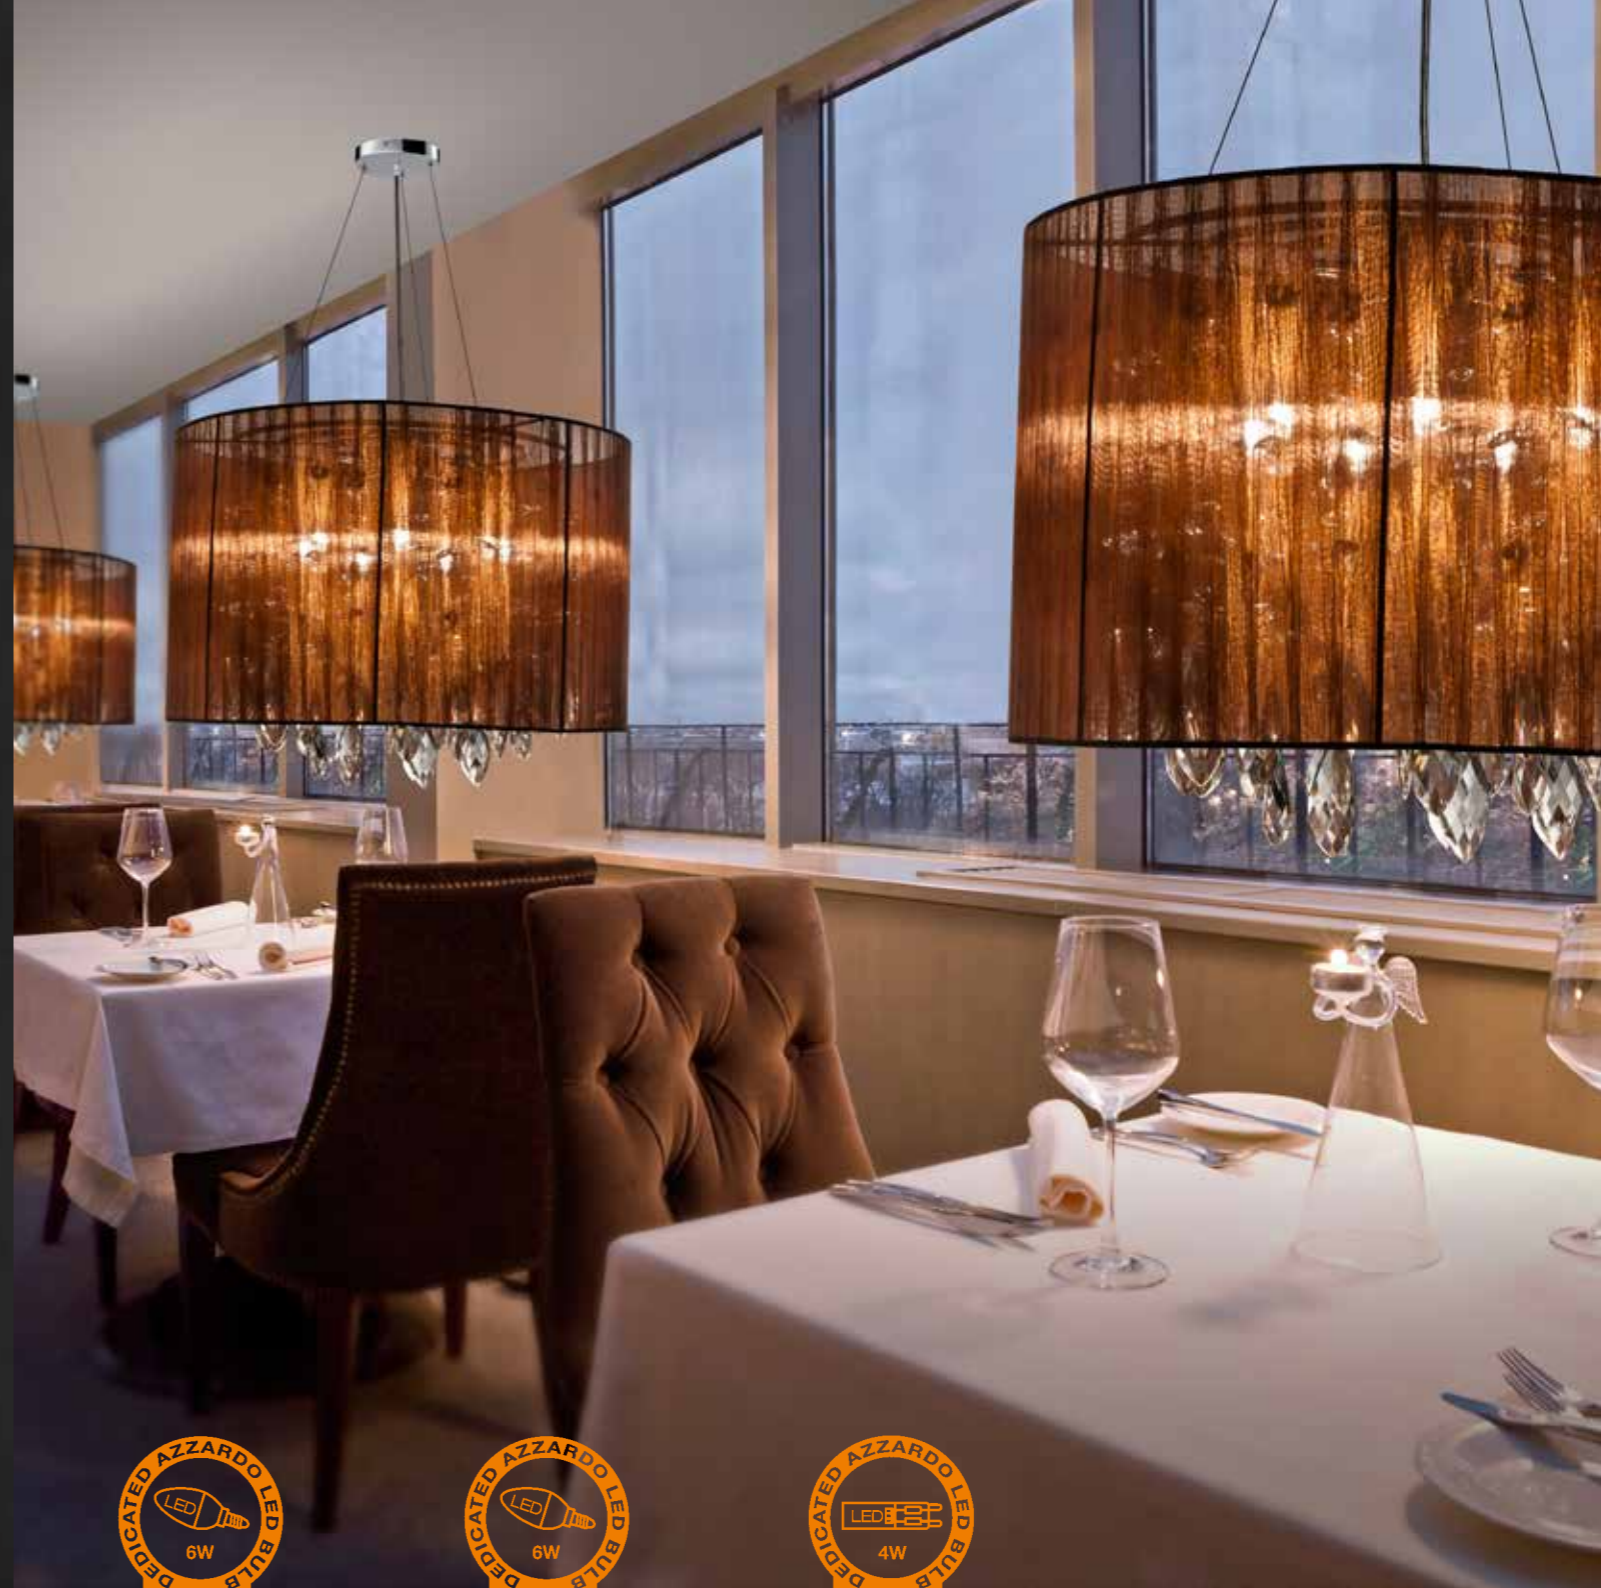

Sidney

30

1 WHITE

2 BLACK

3 BROWN

Sidney wall

- 1 1982-1W WH (white)
- 2 1982-1W BK (black)
- 3 1982-1W BN (brown)

E14 1x 40W
Fabric/Chrome/Crystal