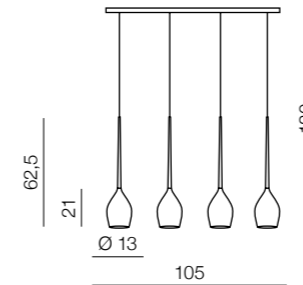

Izza 4

- 1 MD1288B-4W (shiny white)
- 2 MD1288B-4BL (shiny black)
- 3 MD1288B-4AM (amber)
- 4 MD1288B-4OL (olive)

E14 4x 40W
metal/glass