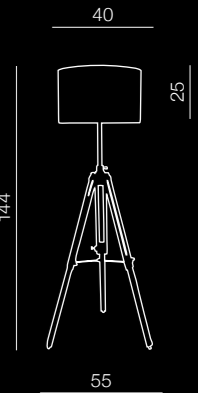

Cinema

159

Cinema

1. TS 062909F
   E27 1x60W
   metal/chrome
   wood/fabric/black