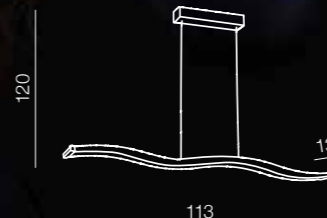

Bertone pendant LED

7103-2P (chrome)
1x LED 37W, 2100 lm
acryl/metal