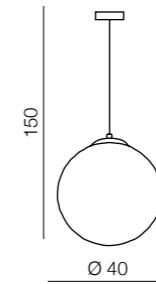

Sweet 40

MD6008/400
E27 3x 60W
acrylic
metal/chrome