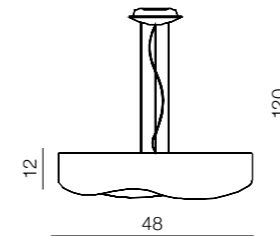

Grasso

1. 1 MD5727M (chrome)
   - 2 MD5727M (white)
2. 4x E27 60W
   iron/acryl

1. 1 MX5727M (chrome)
   - 2 MX5727M (white)
2. 4x E27 60W
   iron/acryl