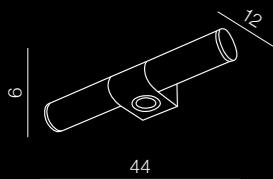

Lena

244

IP44

Lena

LW1807S (chrome/white)
2x E14 MAX 33W
opal glass/metal