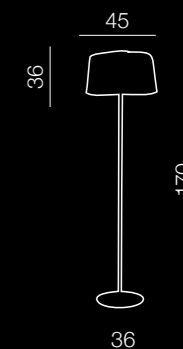

izza

- 1 MJ1288-1WH (shiny white)
- 2 MJ1288-1BL (shiny black)
- 3 MJ1288-1AM (amber)
- 4 MJ1288-1OL (olive)

1x E14 40W
metal/glass

Biazo

AL 6066-1L
E27 1x100W
metal/glass
chrome/chrome

BOSSE

174

1 WHITE