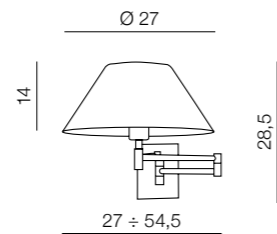

Palp

- 1 FL-3009 CR (chrome)
- 2 TS 5805 (shiny black)
- 3 TS 5805 (shiny white)

E14 5x40W
metal/marble

Palp

161

Trapezio White Wall

MB2311-S (white/chrome)
E27 1x 60W
metal/ fabric

Gio