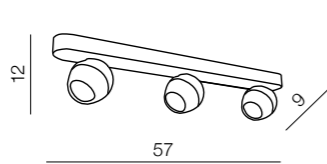

Pera 3

1. 1 FH5783A9-3WH (sand white)
   - 2 FH5783A9-3GR (sand grey)
   - 3 FH5783A9-3ALU (alu)
2. 3x GU10 * aluminium