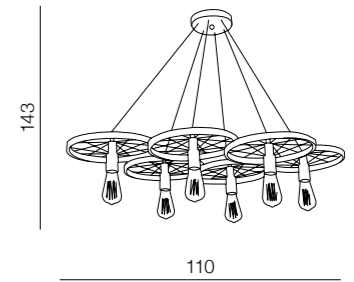

Ranch 6

MD71192-6A BK (black)
6x E27 60W
metal