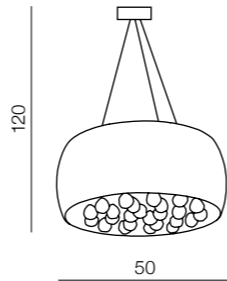

Quince 40 top

LP/LC1056-5
5x G9 Max 40w
opal glass/metal/chrome/acryl

Quince 50 top

LP/LC1056-6
6x G9 Max 40w
opal glass/metal/chrome/acryl

Quince 40

LP/LC1056-5
5x G9 Max 40w
opal glass/metal/
chrome/acryl