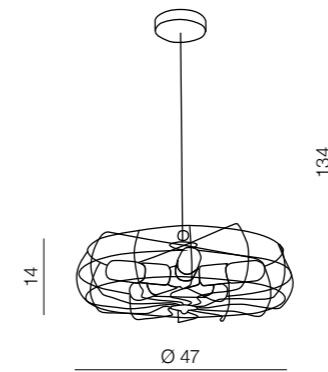

2 BLACK

Sweden 2

201

Sweden 2

FB7024 (black)
2x E27 MAX 60W
metal

Parma

- 1 FLPA35WH (white)
- 2 FLPA35BK (black)

1x E27 MAX 60W
metal/wood