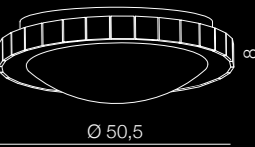

Gallant 38 Round

1557-M (chrome)
LED 24W 1440lm
metal/glass

LED

Gallant 38 Square

1557-FM (chrome)
LED 24W 1440lm
metal/glas

LED

Gallant 50 Round

1557-L (chrome)
LED 36W 2160lm
metal/glass