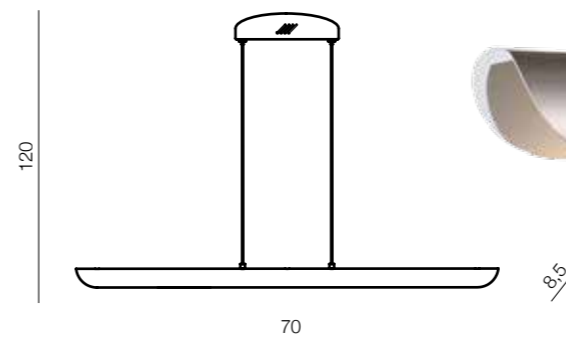

LED 4,3W, 260 lm
aluminium IP20

Largo

new 108

Largo LED
 MB15003079-1C (satin white)
 LED 12W, 720 lm
 aluminium IP20

Ray

109 new

1 CHROME

2 SATIN NICKEL