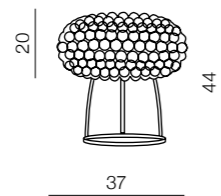

Acrylio

MA-026M
R7S 1x 100W
metal/acryl/glass
white/clear/white