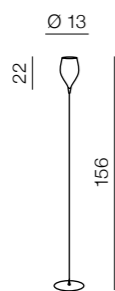

izza

- 1 MJ1288-1WH (shiny white)
- 2 MJ1288-1BL (shiny black)
- 3 MJ1288-1AM (amber)
- 4 MJ1288-1OL (olive)

1x E14 40W
metal/glass

Biazo

AL 6066-1L
E27 1x100W
metal/glass
chrome/chrome

BOSSE

174

1 WHITE