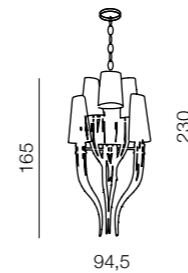

- 1 AB 8074-1S (white)
 - 2 AB 8074-1S (black)
- E14 2x 11W ESB
metal/fabric

Diablo 3

- 1 AD 8074-3 (white)
 - 2 AD 8074-3 (black)
- E14 6x 11W ESB
metal/fabric

Diablo 3 big

- 1 AD8074-3 BIG (white)
 - 2 AD8074-3 BIG (black)
- E14 6x 11W ESB
metal/fabric