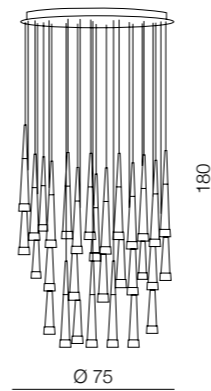

Brina 31 LED

- 1 LP9003-31 (chrome)
  LED 31x 7W, 23870 lm
  iron/aluminum/acrylic