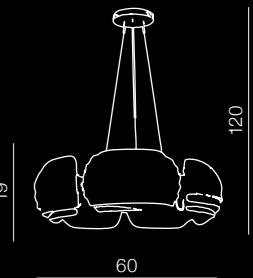

Rondo

91

Rondo

DH 6081-5

E14 5x 40W

metal/glass

chrome/white