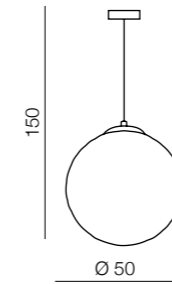

Sweet 50

MD6008/500
E27 3x 60W
acrylic
metal/chrome