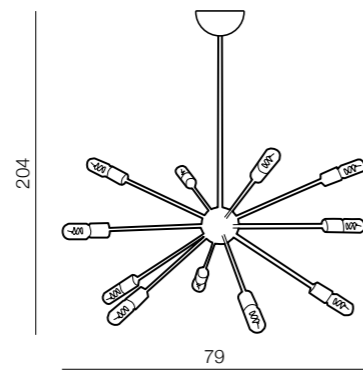

Orbit

Carron

new

234

235

new

1 BLACK

2 WHITE