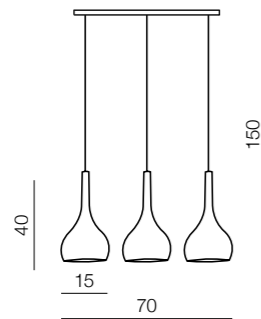

Soul 3

- 1 LP5114-3CR (chrome)
- 2 LP5114-3WH (white)
- 3 LP5114-3BK (black)

E27 3x 40W
iron/glass