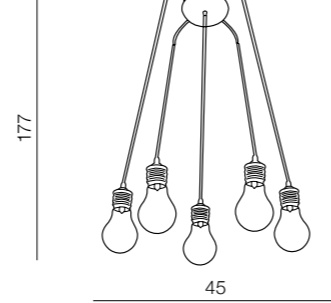

Otus 5

MD42536-5 (chrome)
5x G9 Max 40W
glass/metal/aluminium

810075-7 (chrome)
7x G9 Max 40W
metal/glass