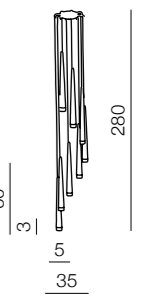

Stylo 8 MULTICOLOR

- 1 MD 1220A-8BK (black)
- 2 MD 1220A-8WH (white)
- 3 MD 1220A-8CH (chrome)

G9 8x 40W
metal/glass