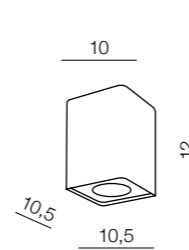

2x GU10 max 50W bulb not included

Neos 3

- 1 FH31433B (black/chrome)
- 2 FH31433B (white/chrome)

3x GU10 max 50W bulb not included

Neos 4

- 1 FH31434B (black/chrome)
- 2 FH31434B (white/chrome)

4x GU10 max 50W bulb not included