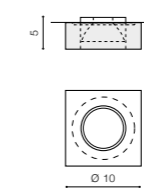

VEKTOR 2 SQUARE

bulb not included

SC760SQ-A2	connect GU10 1x Max 50W - included
aluminium / crystal	connect MR16 1x Max 50W (option)
IP20	installation place
group energy label	inlet opening 6,5x15cm

COLOUR

CLARE GLASS