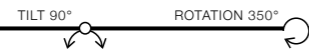

IBIZA

Downlights

IBIZA

bulb not included

GM2114 WH/BK	connect MR16 1x Max.50W - included
aluminium	connect GU10 1x Max.50W (option)
IP20	installation place
group energy label	inlet opening Ø8,5cm

COLOUR

☒ WHITE / BLACK (WH / BK)

WH / BK

REMI

Downlights

REMI

bulb not included

GM2116 WH	connect MR16 1x Max.50W - included
aluminium	connect GU10 1x Max.50W (option)
IP20	installation place
group energy label	inlet opening Ø9cm

COLOUR

☐ WHITE (WH)

* - EXPLANATION SHORTCUT PAGE 2 (E)