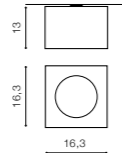

BK / ALU *

PAULO 2 230V LED 7W WITH DIM/ 7W NO DIM bulb included

GM4203-230V	LED 2x GU10 LED 7W	LED
metal / aluminium	Azzardo LL110074/73 + PAR-16 included	
IP20	installation place	
group energy label	inlet opening	

COLOUR

- ☒ BLACK / ALUMINIUM (BK / ALU)
- ☐ WHITE / ALUMINIUM (WH / ALU)
- ☐ WHITE / WHITE (WH / WH)

OPTION

WITH DIMMER