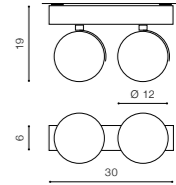

JERRY 3 230V LED 15W WITH DIM/ 16W NO DIM

bulb included

GM4302 WH/BK	LED ES 111 230V 3x16W (15W with dimer)	
aluminium	Azzardo LL 110161/52 – included	
IP20	installation place	
group energy label	inlet opening	

COLOUR

- ☐ WHITE (WH)
- ☒ BLACK (BK)