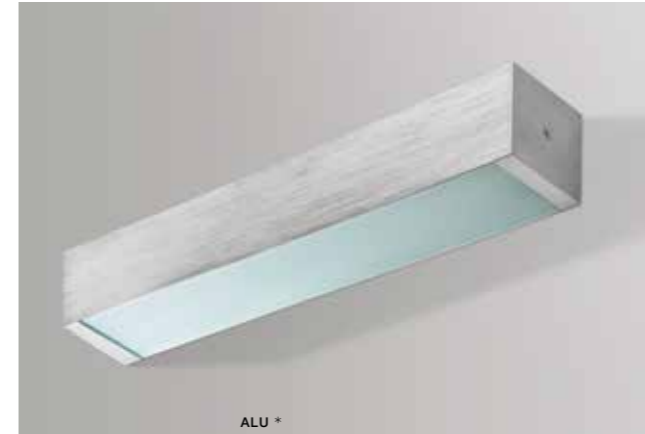

ARCHO C

bulb included

AX6068-55W	connect PL-L 1x Max.55W	
metal / aluminium		
IP20	installation place	
group energy label	inlet opening	

COLOUR

☐ ALUMINIUM (ALU)