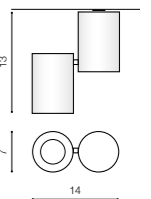

WH / BK *

LALO

bulb not included

GM4101	connect GU10 1x Max.50W
metal / aluminium	
IP20	installation place
group energy label	inlet opening

COLOUR

WHITE / BLACK (WH / BK)

TILT 340°

WH / CH *