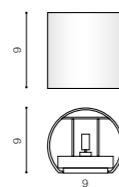

COLOUR

- ☐ ALUMINIUM (ALU)
- ☐ WHITE (WH)