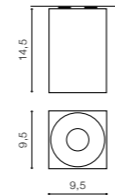

HUGO R

bulb not included ☒

GM4104 R	connect GU10 1x Max.50W	☒
aluminium		
IP20	installation place	☐
group energy label EE 5	inlet opening	

COLOUR

- ☐ ALUMINIUM (ALU)
- ☒ BLACK (BK)
- ☐ WHITE (WH)
- ☐ GOLD (GO)
- ☐ CHAMPAGNE (CHA)
- ☐ CHROME (CH)