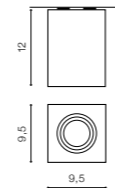

ELOY 2

bulb not included

GM204	connect GU10 2x Max.50W	
metal / aluminium		
IP20	installation place	
group energy label	inlet opening	

COLOUR

- ☐ ALUMINIUM (ALU)
- ☒ BLACK / ALUMINIUM (BK / ALU)
- ☐ WHITE (WH)
- ☒ WHITE / ALUMINIUM (WH / ALU)