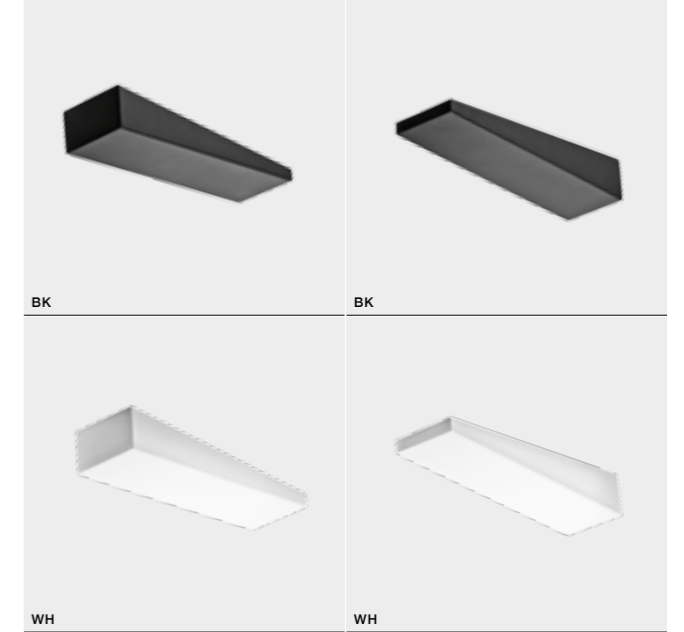

VIALETTO R

bulb integrated ☒

MB5796S-B	LED 12W	
metal / aluminium		
IP20	installation place	
group energy label	965 lm	

COLOUR

- ☒ BLACK (BK)
- ☐ WHITE (WH)
- ☐ CHROME (CH)