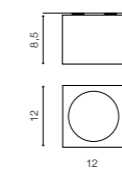

ECO ALIX 230V LED 15W WITH DIM /16W NO DIM

Exposed downlights

ECO ALIX

bulb included

GM4210	LED ES 111 230V 1x16W (15W with dimer)	LED
aluminium	Azzardo LL 110161/52 – included	
IP20	installation place	
group energy label	inlet opening	

COLOUR

- ☐ WHITE (WH)
- ☒ BLACK (BK)

ECO ALEX 230V LED 15W WITH DIM /16W NO DIM

Exposed downlights

ECO ALEX

bulb included

GM4211	LED ES 111 230V 1x16W (15W with dimer)	LED
aluminium	Azzardo LL 110161/52 – included	
IP20	installation place	
group energy label	inlet opening	

COLOUR

- ☐ WHITE (WH)
- ☒ BLACK (BK)