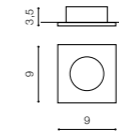

EZIO

bulb not included

GM2105	connect MR16 1x Max.50W - included
metal / aluminium	connect GU10 1x Max.50W (option)
IP54	installation place
group energy label	inlet opening Ø 6cm

COLOUR

- ALUMINIUM (ALU)
- BLACK (BK)
- WHITE (WH)
- CHROME (CH)