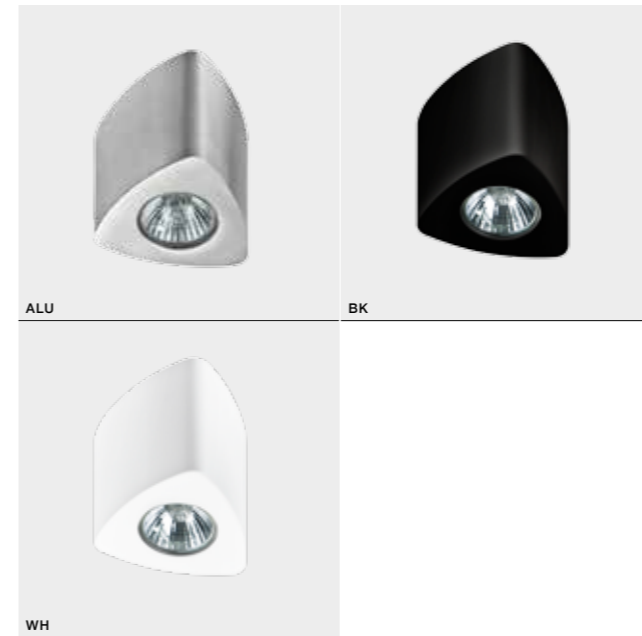

ALU *

DARIO

bulb not included

GM4109	connect GU10 1x Max. 50W
metal / aluminium	
IP20	installation place
group energy label	inlet opening

COLOUR

- ALUMINIUM (ALU)
- WHITE (WH)
- BLACK (BK)

ALU

BK