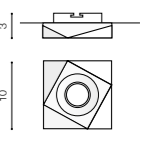

LORENZA

bulb not included

NC1777-WH	connect GU10 1x Max 50W - included
aluminium	connect MR16 1x Max 50W (option)
IP20	installation place
group energy label	inlet opening Ø 7,0cm

COLOUR

- ☐ WHITE MATT (WH)
- ☒ CHROME (CH)

* - EXPLANATION SHORTCUT PAGE 2 (E)

LORENZO

bulb not included

NC1778-W	connect GU10 1x Max 50W - included
aluminium	connect MR16 1x Max 50W (option)
IP20	installation place
group energy label	inlet opening Ø 7,0cm

COLOUR

- ☐ WHITE MATT (WH)
- ☒ CHROME (CH)