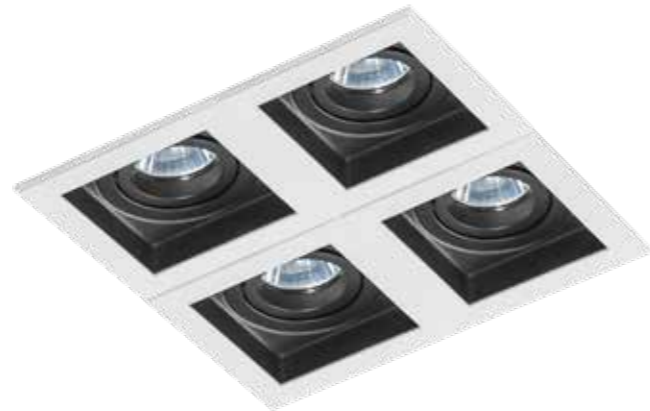

* - EXPLANATION SHORTCUT PAGE 2 (E)