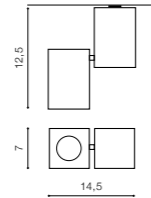

FLAVIO

Exposed downlights

FLAVIO

bulb not included

GM4102	connect GU10 1x Max.50W
metal / aluminium	
IP20	installation place
group energy label	inlet opening

COLOUR

☒ WHITE / BLACK (WH / BK)

TILT 340°

FLAVIO 2

bulb not included

GM4202	connect GU10 2x Max.50W
metal / aluminium	
IP20	installation place
group energy label	inlet opening

COLOUR

☒ WHITE / BLACK (WH / BK)

TILT 340°

* - EXPLANATION SHORTCUT PAGE 2 (E)

LALO

Exposed downlights

LALO 2

bulb not included

GM4201	connect GU10 2x Max.50W
metal / aluminium	
IP20	installation place
group energy label	inlet opening

COLOUR

☒ WHITE / BLACK (WH / BK)

TILT 340°

LALO

bulb not included

GM4101	connect GU10 1x Max.50W
metal / aluminium	
IP20	installation place
group energy label	inlet opening

COLOUR

☒ WHITE / BLACK (WH / BK)

TILT 340°