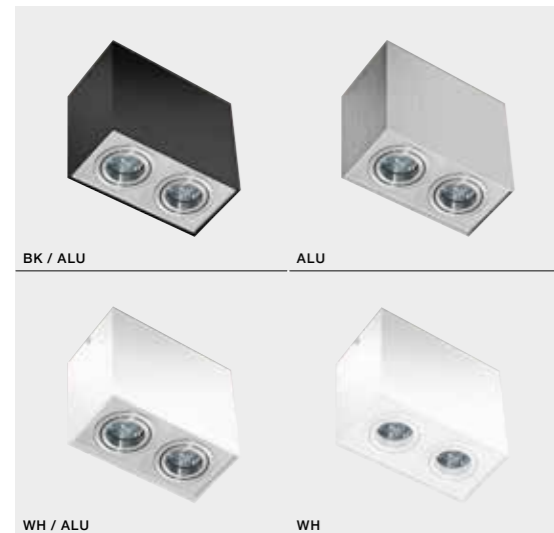

COLOUR

- ☐ ALUMINIUM (ALU)
- ☒ BLACK / ALUMINIUM (BK / ALU)
- ☐ WHITE (WH)
- ☒ WHITE / ALUMINIUM (WH / ALU)

* - EXPLANATION SHORTCUT PAGE 2 (E)