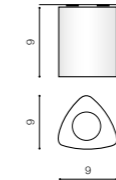

BORIS

Exposed downlights

BORIS

bulb not included

GM4108	connect GU10 1x Max. 50W
metal / aluminium	
IP20	installation place
group energy label	inlet opening

COLOUR

- ALUMINIUM (ALU)
- WHITE (WH)
- BLACK (BK)

DARIO

Exposed downlights

DARIO

bulb not included

GM4109	connect GU10 1x Max. 50W
metal / aluminium	
IP20	installation place
group energy label	inlet opening

COLOUR

- ALUMINIUM (ALU)
- WHITE (WH)
- BLACK (BK)

ALU

BK

WH

* - EXPLANATION SHORTCUT PAGE 2 (E)