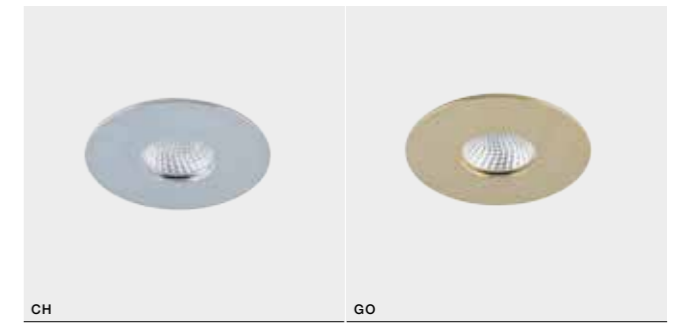

* - EXPLANATION SHORTCUT PAGE 2 (E)