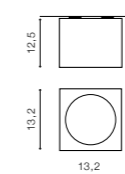

ALIX

bulb not included

GM4110	connect 1x QR111 MAX 50W	
aluminium	dimer driver 12V – included	
IP20	installation place	
group energy label	inlet opening	

COLOUR

- ☐ WHITE (WH)
- ☒ BLACK (BK)

ALEX

bulb not included

GM4112	connect 1x QR111 MAX 50W	
metal / aluminium	dimer driver 12V – included	
IP20	installation place	
group energy label	inlet opening	

COLOUR

- ☐ WHITE (WH)
- ☒ BLACK (BK)