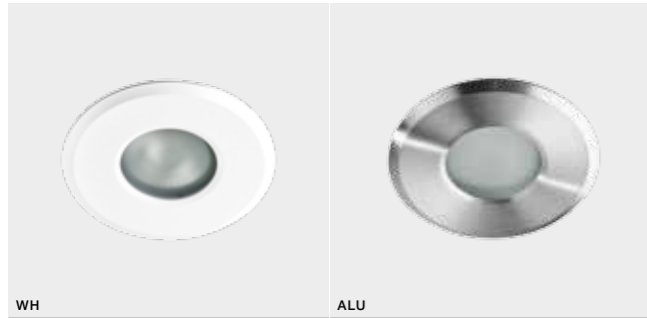

OSCAR

bulb not included

GM2112	connect MR16 1x Max 50W - included
metal	connect GU10 1x Max 50W (option)
IP20	installation place
group energy label	inlet opening Ø 7cm

COLOUR

- ☐ WHITE (WH)
- ☐ ALUMINIUM (ALU)

OSCAR IP44

bulb not included

GM2117	connect MR16 1x Max 50W - included
metal	connect GU10 1x Max 50W (option)
IP44	installation place
group energy label	inlet opening Ø 7cm

COLOUR

- ☐ WHITE (WH)
- ☐ CHROME (CH)

CH*

CESAR

bulb not included

GM2113	connect MR16 1x Max. 50W - included
aluminium	
IP20	installation place
group energy label	inlet opening 7x7cm

COLOUR

- ☐ CHROME (CH)

TILT 60° ROTATION 360°

* - EXPLANATION SHORTCUT PAGE 2 (E)