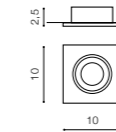

CARLO

bulb not included

GM2102	connect MR16 1x Max.50W - included
metal / aluminium	connect GU10 1x Max.50W (option)
IP20	installation place
group energy label	inlet opening Ø 7,7cm

COLOUR

- ☐ ALUMINIUM (ALU)
- ☐ WHITE (WH)

EDITTA

bulb not included

GM2110	connect MR16 1x Max.50W - included
metal / aluminium	connect GU10 1x Max.50W (option)
IP20	installation place
group energy label	inlet opening Ø 7,7cm

COLOUR

- ☐ ALUMINIUM (ALU)
- ☐ WHITE (WH)

WH

* - EXPLANATION SHORTCUT PAGE 2 (E)