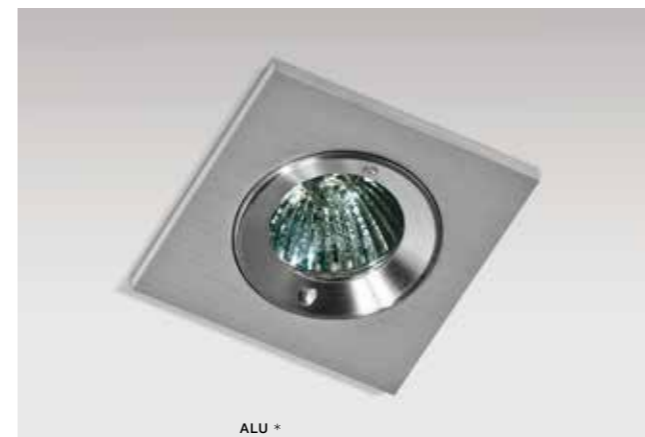

PABLO

bulb not included ☒

GM2107	connect MR16 1x Max.50W - included	☒
metal / aluminium	connect GU10 1x Max.50W (option)	☐
IP54	installation place	☒
group energy label ☒	inlet opening	☒ Ø 6cm

COLOUR

- ☐ ALUMINIUM (ALU)
- ☒ WHITE (WH)