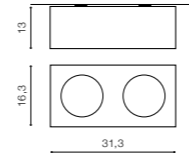

BK / ALU *

PAULO 3 230V LED 7W WITH DIM/ 7W NO DIM bulb included

GM4301-230V	LED 3x GU10 LED 7W	LED
metal / aluminium	Azzardo LL110074/73 + PAR-16 included	
IP20	installation place	
group energy label	inlet opening	

COLOUR

- ☒ BLACK / ALUMINIUM (BK / ALU)
- ☐ WHITE / ALUMINIUM (WH / ALU)
- ☐ WHITE / WHITE (WH / WH)