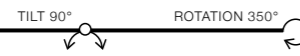

COLOUR

- ☐ MATT WHITE (WH)
- ☐ CHROME (CH)