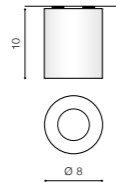

RAFFAEL

bulb not included ☒

NC2055	connect GU10 1x Max. 50W	☒
aluminium		
IP20	installation place	☒
group energy label	inlet opening	

COLOUR

☒ CHROME (CH)

☐ WHITE (WH)

☐ GOLD (GO)

☐ BRUSHED COPPER (BCO)