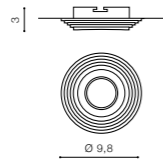

CH *

BIAGIO

bulb not included

NC571-CH	connect GU10 1x Max 50W - included
aluminum / glass	connect MR16 1x Max 50W (option)
IP44	installation place
group energy label	inlet opening Ø 6,5cm

COLOUR

- GOLD (GO)
- CHROME (CH)