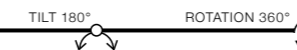

PAULO 2 12V

bulb not included

GM4203-12V	connect G53 QR 111 2x12V
metal / aluminium	dimer driver 12V – included
IP20	installation place
group energy label	inlet opening

COLOUR

- ☒ BLACK / ALUMINIUM (BK / ALU)
- ☒ WHITE / ALUMINIUM (WH / ALU)
- ☒ WHITE / WHITE (WH / WH)