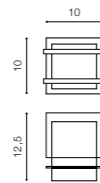

COLOUR

- ☐ ALUMINIUM (ALU)
- ☐ WHITE (WH)

CONO

bulb integrated

MB5770M	LED 9W	
metal / aluminium		
IP20	installation place	
group energy label	720 lm	

COLOUR

- ☐ WHITE (WH)