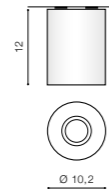

NEOS 1

bulb not included ☒

FH31431B	connect GU10 1x Max.50W	☒
metal / aluminium		
IP20	installation place	☒
group energy label	inlet opening	

COLOUR

- ☒ BLACK / CHROME (BK / CH)
- ☒ BLACK / ALUMINIUM (BK / ALU)
- ☒ WHITE / CHROME (WH / CH)
- ☒ WHITE / ALUMINIUM (WH / ALU)

TILT 90°

NEOS 3

bulb not included ☒

FH31433B	connect GU10 3x Max.50W	☒
metal / aluminium		
IP20	installation place	☒
group energy label	inlet opening	

COLOUR

- ☒ BLACK / CHROME (BK / CH)
- ☒ WHITE / CHROME (WH / CH)

TILT 90°

NEOS 2

bulb not included ☒

FH31432B	connect GU10 2x Max.50W	☒
metal / aluminium		
IP20	installation place	☒
group energy label	inlet opening	

COLOUR

- ☒ BLACK / CHROME (BK / CH)
- ☒ BLACK / ALUMINIUM (BK / ALU)
- ☒ WHITE / CHROME (WH / CH)
- ☒ WHITE / ALUMINIUM (WH / ALU)

TILT 90°

NEOS 4

bulb not included ☒

FH31434B	connect GU10 4x Max.50W	☒
metal / aluminium		
IP20	installation place	☒
group energy label	inlet opening	

COLOUR

- ☒ BLACK / CHROME (BK / CH)
- ☒ WHITE / CHROME (WH / CH)

TILT 90°

* - EXPLANATION SHORTCUT PAGE 2 (E)