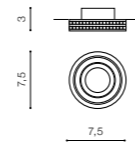

EVA SQUARE

bulb not included ☒

NC1519SQ-CH	connect GU10 1x Max 50W - included	☒
aluminium / crystal	connect MR16 1x Max 50W (option)	☐
IP20	installation place	☒
group energy label	inlet opening	☒ Ø 6,5cm

COLOUR

- GOLD (GO)
- CHROME (CH)