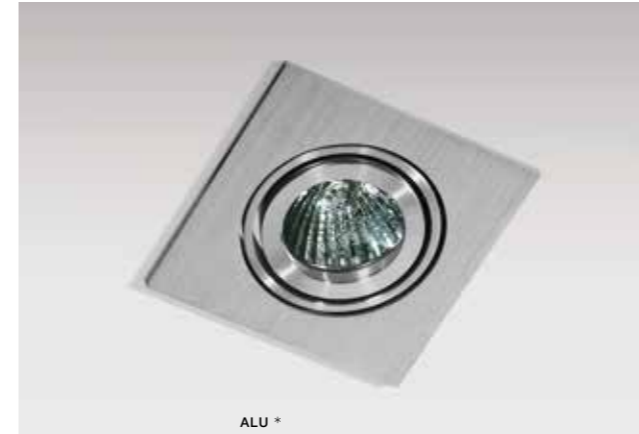

COLOUR

- ALUMINIUM (ALU)
- WHITE (WH)

WH

ALU

EDITTA

bulb not included

GM2110	connect MR16 1x Max.50W - included
metal / aluminium	connect GU10 1x Max.50W (option)
IP20	installation place
group energy label	inlet opening Ø 7,7cm