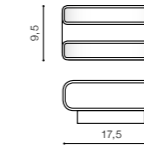

BLAS

bulb included

GM1105	connect G9 1x Max.40W	
metal / aluminium / glass		
IP20	installation place	
group energy label	inlet opening	

COLOUR

- ☐ ALUMINIUM (ALU)
- ☐ WHITE (WH)

CONO

bulb integrated

MB5770M	LED 9W	
metal / aluminium		
IP20	installation place	
group energy label	720 lm	

COLOUR

- ☐ WHITE (WH)