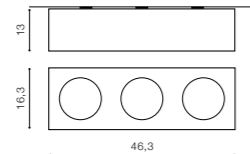

OPTION

WITH DIMMER

BK / ALU *

PAULO 4 230V LED 7W WITH DIM/ 7W NO DIM bulb included

GM4400-230V	LED 4x GU10 LED 7W	LED
metal / aluminium	Azzardo LL110074/73 + PAR-16 included	
IP20	installatio lace	
group energy label	inlet opening	

COLOUR

- ☒ BLACK / ALUMINIUM (BK / ALU)
- ☐ WHITE / ALUMINIUM (WH / ALU)
- ☐ WHITE / WHITE (WH / WH)

OPTION

WITH DIMMER