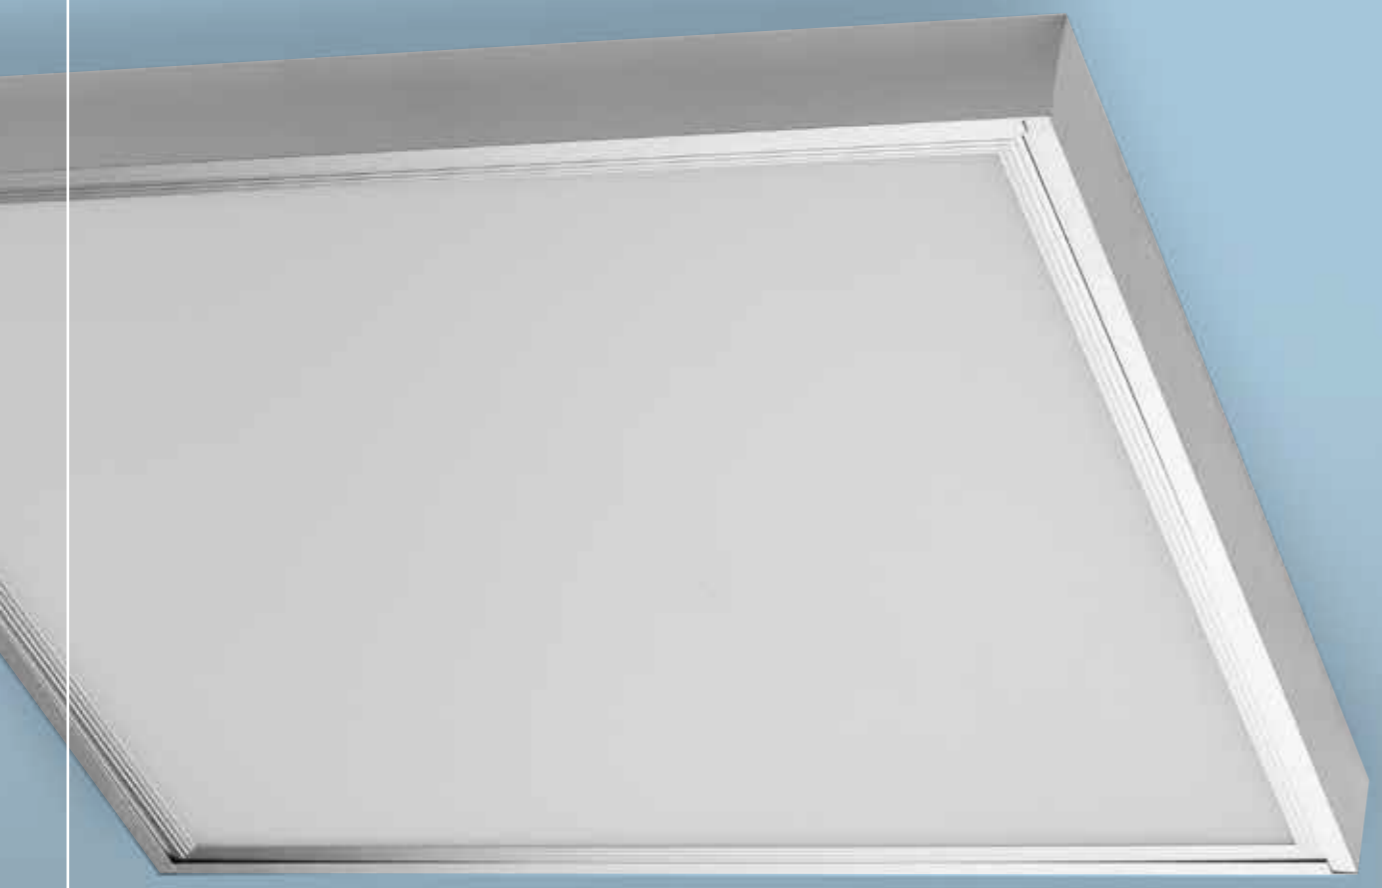

* - EXPLANATION SHORTCUT PAGE 2 (E)

LED panels

LED PANELS

PANEL 60 **136**

WH / ALU *

PANEL 60 3000K ALU TOP

bulb integrated

PL-6060	LED 40W, 4400 - 4600LM	
aluminium / acryl		
IP20	installation place	
group energy label	inlet opening	