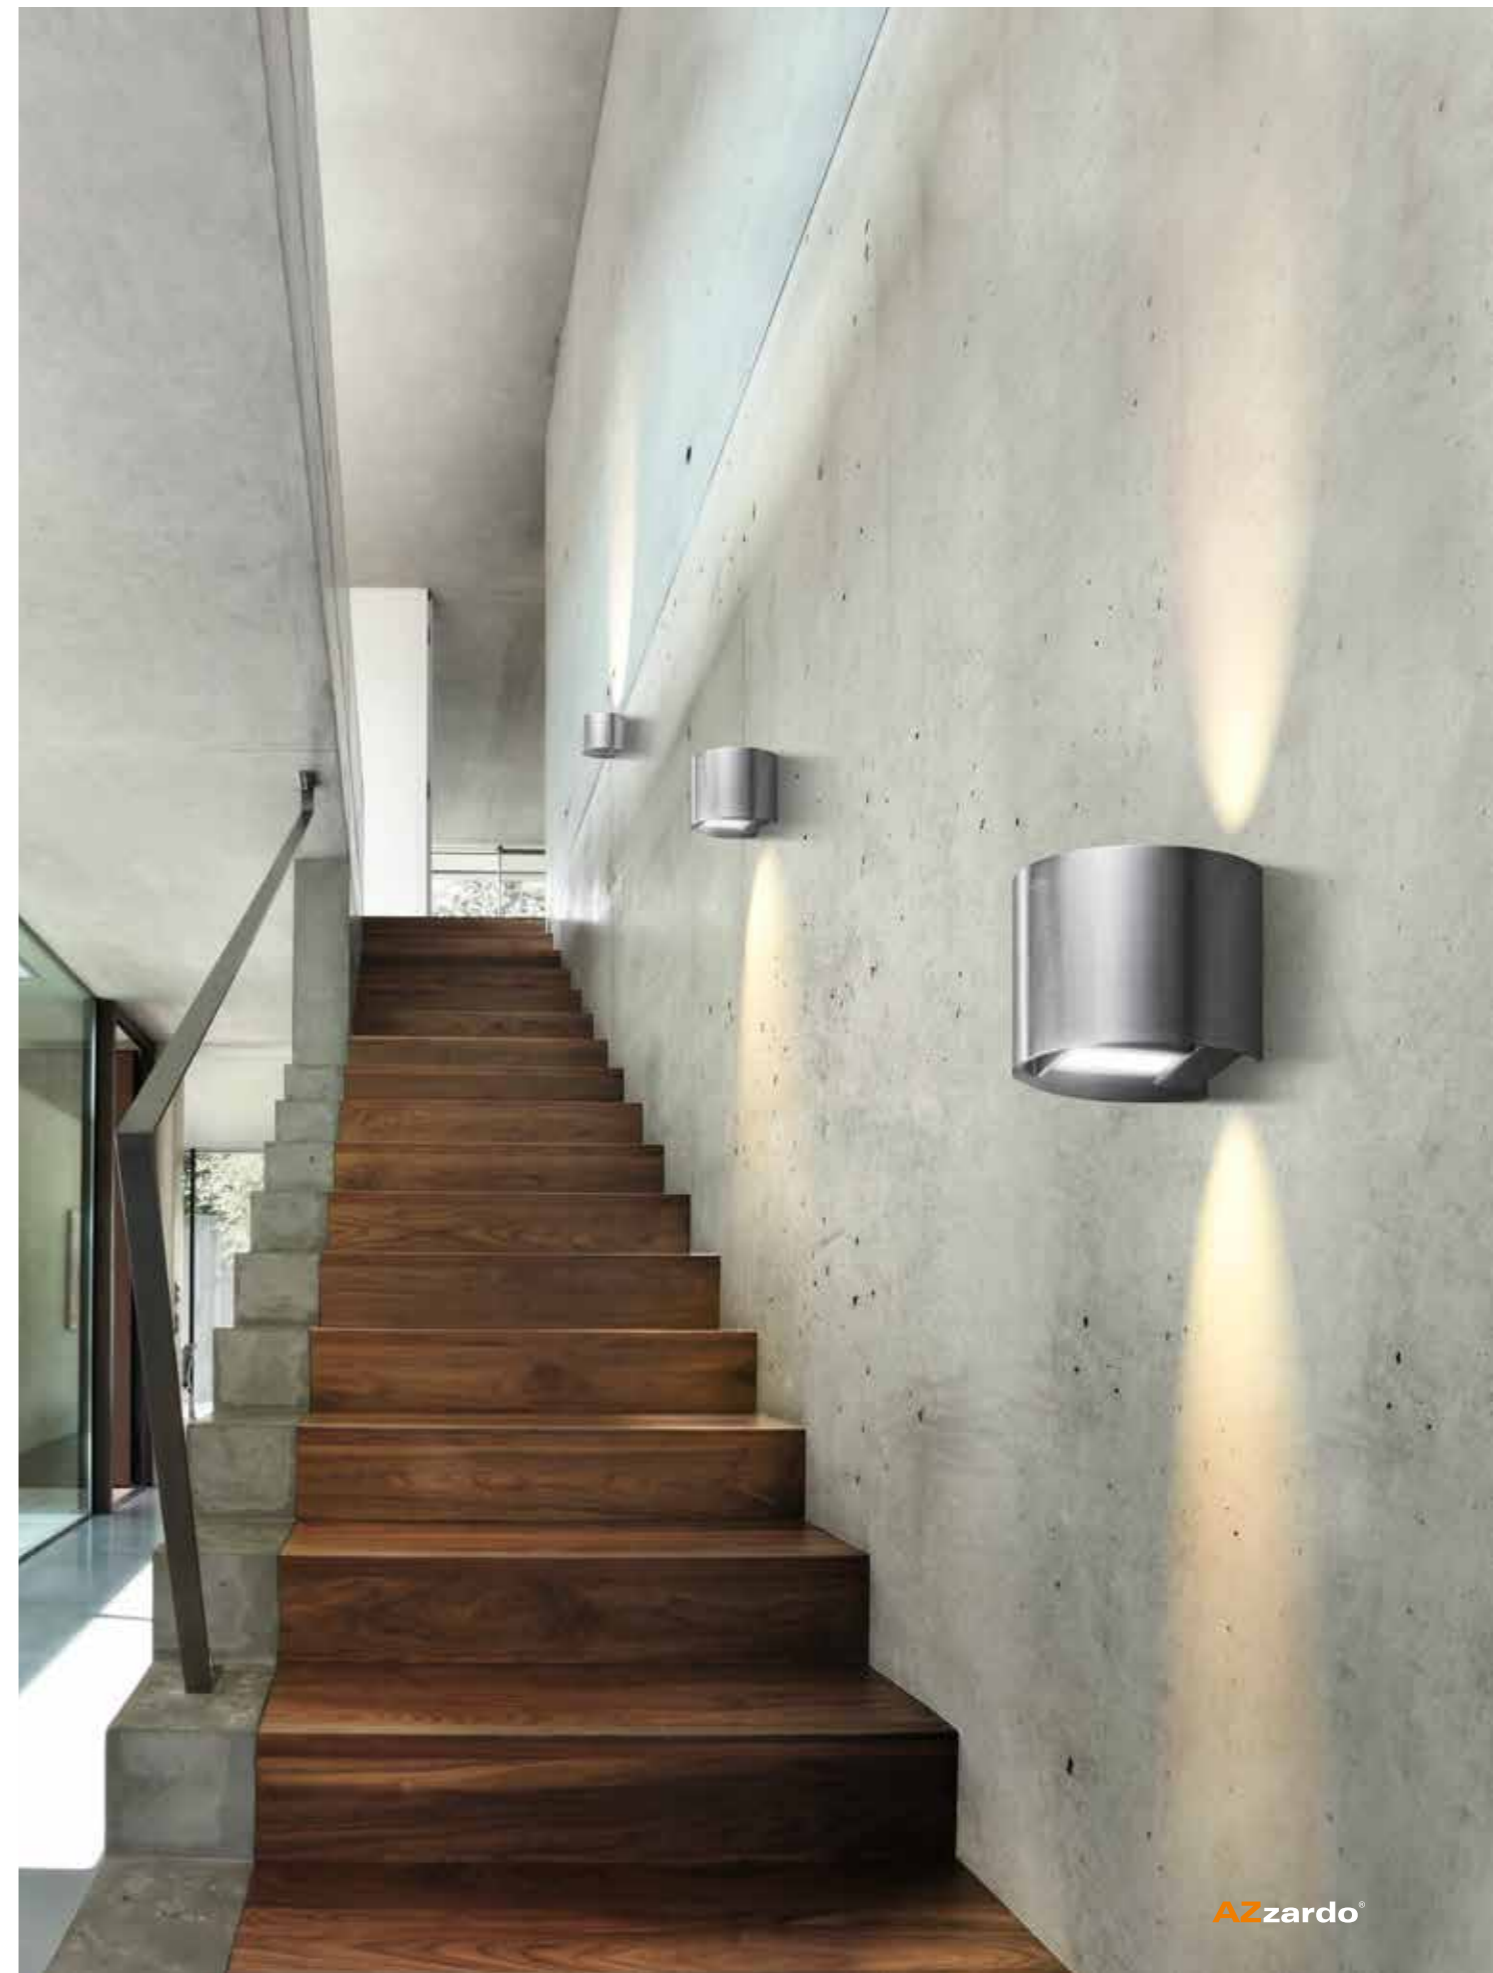

COLOUR

- ALUMINIUM (ALU)
- WHITE (WH)

ADJUSTABLE LIGHT ANGLE

ALU

WH

* - EXPLANATION SHORTCUT PAGE 2 (E)

OLIVIA

bulb integrated