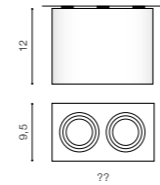

* - EXPLANATION SHORTCUT PAGE 2 (E)