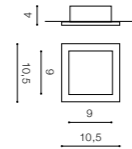

WH / BK *

MINORKA

bulb not included

GM2115 WH/BK	connect MR16 1x Max.50W - included
aluminium	connect GU10 1x Max.50W (option)
IP20	installation place
group energy label	inlet opening Ø9cm

COLOUR

WHITE / BLACK (WH / BK)