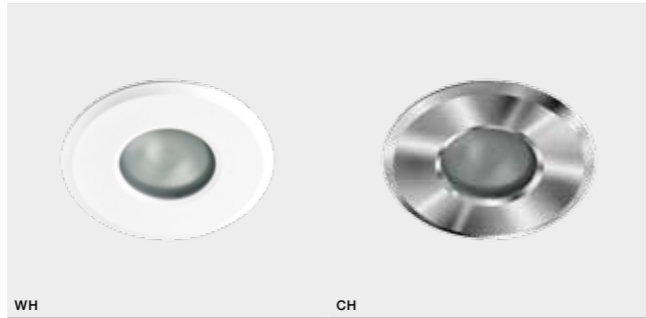

OSCAR

bulb not included

GM2112	connect MR16 1x Max 50W - included
metal	connect GU10 1x Max 50W (option)
IP20	installation place
group energy label	inlet opening Ø 7cm

COLOUR

- ☐ WHITE (WH)
- ☐ ALUMINIUM (ALU)

OSCAR IP44

bulb not included

GM2117	connect MR16 1x Max 50W - included
metal	connect GU10 1x Max 50W (option)
IP44	installation place
group energy label	inlet opening Ø 7cm

COLOUR

- ☐ WHITE (WH)
- ☐ CHROME (CH)

CH*

CESAR

bulb not included

GM2113	connect MR16 1x Max. 50W - included
aluminium	
IP20	installation place
group energy label	inlet opening 7x7cm

COLOUR

- ☐ CHROME (CH)

TILT 60° ROTATION 360°

* - EXPLANATION SHORTCUT PAGE 2 (E)