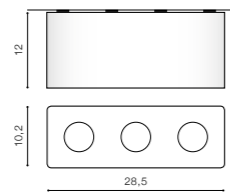

NINO 1

bulb not included

FH31431S	connect GU10 1x Max.50W
metal / aluminium	
IP20	installation place
group energy label	inlet opening

COLOUR

- ☐ BLACK / CHROME (BK / CH)
- ☐ BLACK / ALUMINIUM (BK / ALU)
- ☐ WHITE / CHROME (WH / CH)
- ☐ WHITE / ALUMINIUM (WH / ALU)

TILT 90°

NINO 3

bulb not included

FH31433S	connect GU10 3x Max.50W
metal / aluminium	
IP20	installation place
group energy label	inlet opening

COLOUR

- ☐ BLACK / CHROME (BK / CH)
- ☐ WHITE / CHROME (WH / CH)

TILT 90°

NINO 2

bulb not included

FH31432S	connect GU10 2x Max.50W
metal / aluminium	
IP20	installation place
group energy label	inlet opening

COLOUR

- ☐ BLACK / CHROME (BK / CH)
- ☐ BLACK / ALUMINIUM (BK / ALU)
- ☐ WHITE / CHROME (WH / CH)
- ☐ WHITE / ALUMINIUM (WH / ALU)

TILT 90°

NINO 4

bulb not included

FH31434S	connect GU10 4x Max.50W
metal / aluminium	
IP20	installation place
group energy label	inlet opening

COLOUR

- ☐ BLACK / CHROME (BK / CH)
- ☐ BLACK / ALUMINIUM (BK / ALU)
- ☐ WHITE / CHROME (WH / CH)
- ☐ WHITE / ALUMINIUM (WH / ALU)

TILT 90°

* - EXPLANATION SHORTCUT PAGE 2 (E)