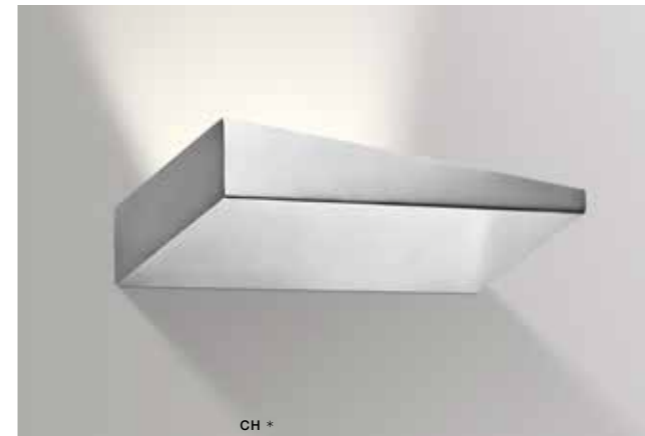

COLOUR

- ALUMINIUM (ALU)
- WHITE (WH)

* - EXPLANATION SHORTCUT PAGE 2 (E)

VIALETTO L

bulb integrated

MB5796S-A	LED 12W	
metal / aluminium		
IP20	installation place	
group energy label	965 lm	

COLOUR

- BLACK (BK)
- WHITE (WH)
- CHROME (CH)