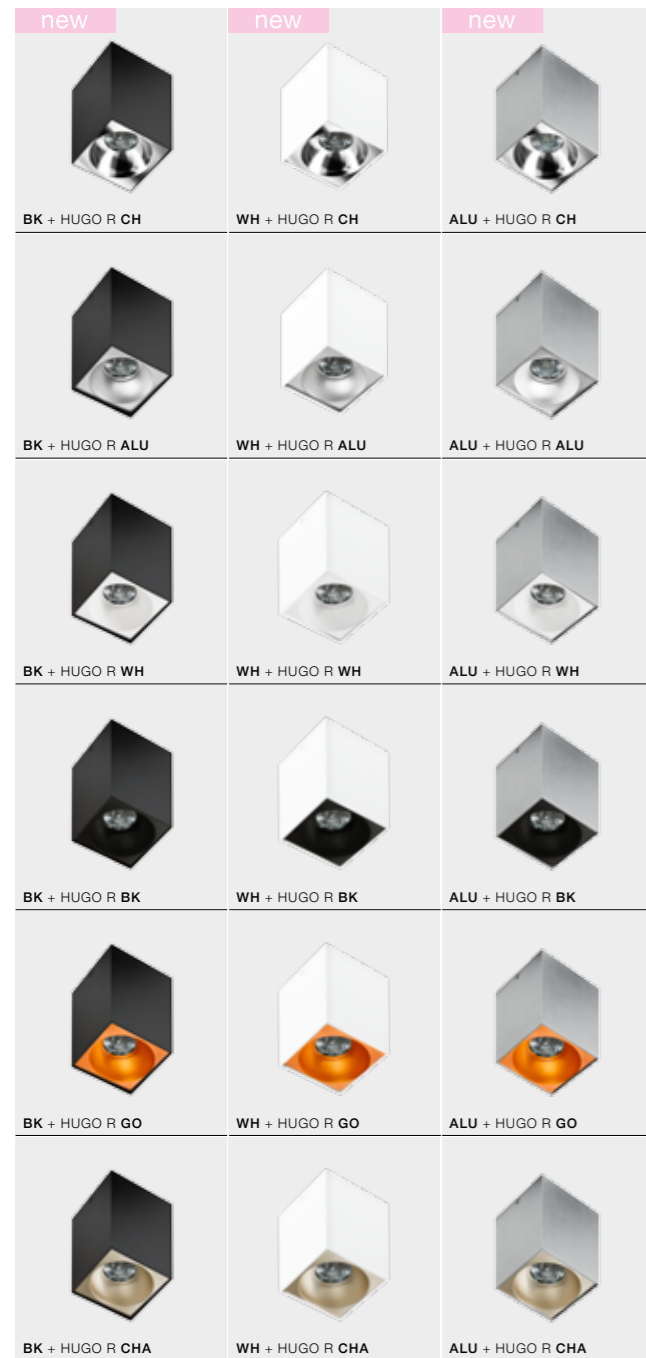

* - EXPLANATION SHORTCUT PAGE 2 (E)

HUGO

bulb not included

GM4104	connect GU10 1x Max.50W	<input checked="" type="checkbox"/>
metal / aluminium		
IP20	installation place	<input type="checkbox"/>
group energy label EE 5	inlet opening	