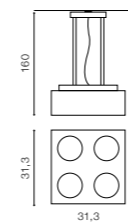

PAULO 1 12V

bulb not included

GM4107-12V	connect G53 QR 111 1x12V
metal / aluminium	dimer driver 12V – included
IP20	installation place
group energy label	inlet opening

COLOUR

- ☒ BLACK / ALUMINIUM (BK / ALU)
- ☒ WHITE / ALUMINIUM (WH / ALU)
- ☒ WHITE / WHITE (WH / WH)