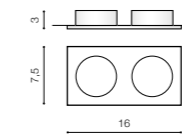

CH *

IVO 2 SQUARE

bulb not included

GM2100	connect MR16 2x Max.50W - included
metal / aluminium	connect GU10 2x Max.50W (option)
IP20	installation place
group energy label	inlet opening 6x14,5cm

COLOUR

- CHROME (CH)
- WHITE (WH)