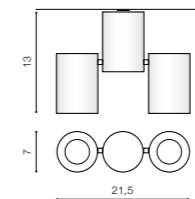

FLAVIO

Exposed downlights

FLAVIO

bulb not included

GM4102	connect GU10 1x Max.50W
metal / aluminium	
IP20	installation place
group energy label	inlet opening

COLOUR

☒ WHITE / BLACK (WH / BK)

TILT 340°

FLAVIO 2

bulb not included

GM4202	connect GU10 2x Max.50W
metal / aluminium	
IP20	installation place
group energy label	inlet opening

COLOUR

☒ WHITE / BLACK (WH / BK)

TILT 340°

* - EXPLANATION SHORTCUT PAGE 2 (E)

LALO

Exposed downlights

LALO 2

bulb not included

GM4201	connect GU10 2x Max.50W
metal / aluminium	
IP20	installation place
group energy label	inlet opening

COLOUR

☒ WHITE / BLACK (WH / BK)

TILT 340°

LALO

bulb not included

GM4101	connect GU10 1x Max.50W
metal / aluminium	
IP20	installation place
group energy label	inlet opening

COLOUR

☒ WHITE / BLACK (WH / BK)

TILT 340°