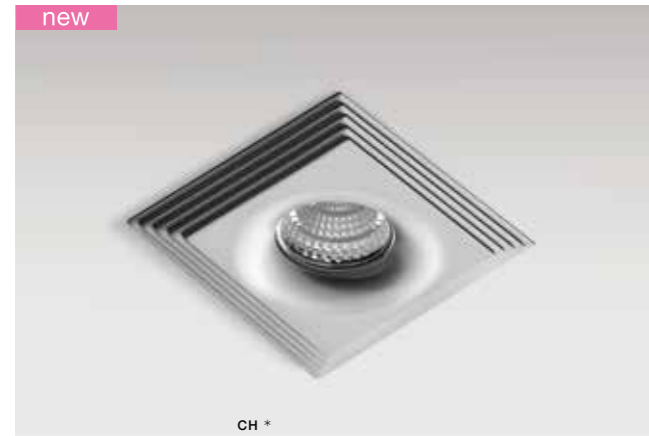

CH

CH *

LUCIANO SQUARE

bulb not included

NC1760SQ-CH	connect GU10 1x Max 50W - included
aluminium	connect MR16 1x Max 50W (option)
IP20	installation place
group energy label	inlet opening Ø 7,0cm

COLOUR

- CHROME (CH)
- WHITE (WH)