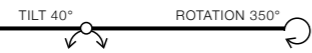

COLOUR

- WHITE (WH)
- BLACK (BK)

ALIX

bulb not included

GM4110	connect 1x QR111 MAX 50W	
aluminium	dimer driver 12V – included	
IP20	installation place	
group energy label	inlet opening	

COLOUR

- WHITE (WH)
- BLACK (BK)