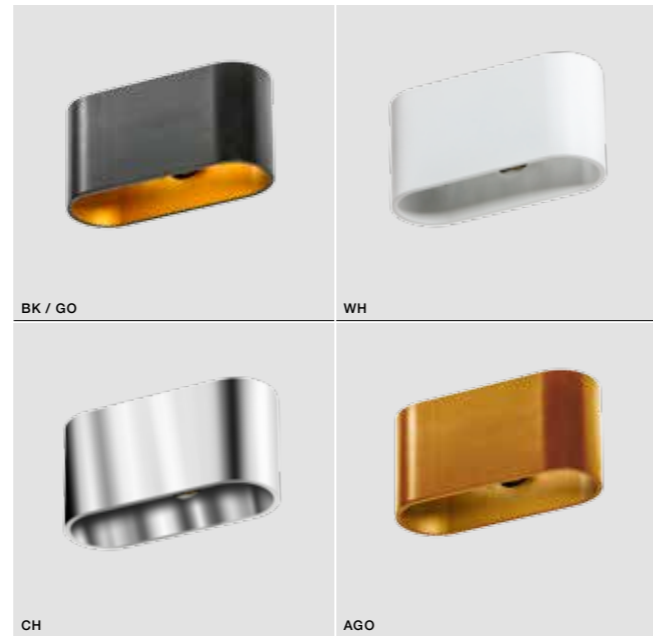

VERONICA 118

VEGA

bulb not included

GM1121	connect G9 1x Max. 40W	
metal / aluminium / glass		
IP20	installation place	
group energy label	inlet opening	

COLOUR

- BLACK / GOLD (BK / GO)
- WHITE (WH)
- CHROME (CH)
- ANODISED GOLD (AGO)