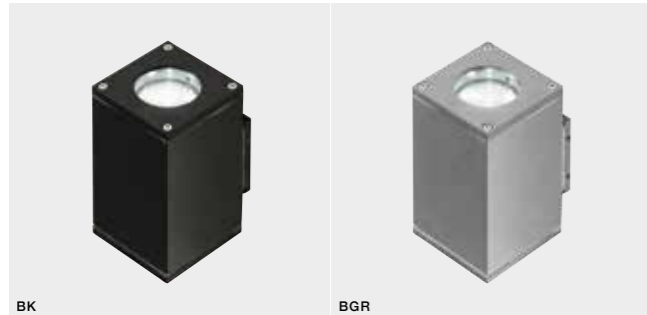

LIVIO 2

bulb not included ☒

GM1101-2	connect GU10 2x Max.50W	☒
metal / aluminium		
IP54	installation place	☒
group energy label	inlet opening	

COLOUR

- ☒ BLACK (BK)
- ☐ BRIGHT GRAY (BGR)
- ☐ DARK GRAY (DGR)

BK
new

BGR

DGR