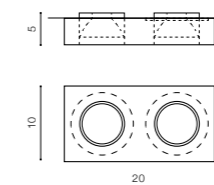

VEKTOR ROUND

bulb not included

SC760R-A	connect GU10 1x Max 50W - included
aluminium / crystal	connect MR16 1x Max 50W (option)
IP20	installation place
group energy label	inlet opening Ø 6,5cm

COLOUR

CLARE GLASS

* - EXPLANATION SHORTCUT PAGE 2 (E)

VEKTOR SQUARE

bulb not included

SC760SQ-A	connect GU10 1x Max 50W - included
aluminium / crystal	connect MR16 1x Max 50W (option)
IP20	installation place
group energy label	inlet opening Ø 6,5cm

COLOUR

CLARE GLASS

VEKTOR 2 SQUARE

bulb not included

SC760SQ-A2	connect GU10 1x Max 50W - included
aluminium / crystal	connect MR16 1x Max 50W (option)
IP20	installation place
group energy label	inlet opening 6,5x15cm

COLOUR

CLARE GLASS