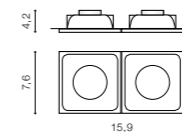

GM2208	connect MR16 2x Max.50W - included
metal / aluminium	connect GU10 2x Max.50W (option)
IP20	installation place
group energy label	inlet opening 6,5x14,5cm

COLOUR

- WHITE (WH)
- BLACK (BK)
- CHROME (CH)