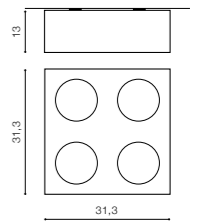

PAULO 4 PENDANT 12V

bulb not included

GM5400-12V	connect G53 QR 111 4x12V
metal / aluminium	dimer driver 12V – included
IP20	installation place
group energy label	inlet opening

1. COLOUR
2. ☒ BLACK / ALUMINIUM (BK / ALU)
   - ☒ WHITE / ALUMINIUM (WH / ALU)
   - ☒ WHITE / WHITE (WH / WH)

PAULO 1 12V

bulb not included

GM4107-12V	connect G53 QR 111 1x12V
metal / aluminium	dimer driver 12V – included
IP20	installation place
group energy label	inlet opening

COLOUR

- ☒ BLACK / ALUMINIUM (BK / ALU)
- ☒ WHITE / ALUMINIUM (WH / ALU)
- ☒ WHITE / WHITE (WH / WH)

PAULO 2 12V

bulb not included

GM4203-12V	connect G53 QR 111 2x12V
metal / aluminium	dimer driver 12V – included
IP20	installation place
group energy label	inlet opening

COLOUR

- ☒ BLACK / ALUMINIUM (BK / ALU)
- ☒ WHITE / ALUMINIUM (WH / ALU)
- ☒ WHITE / WHITE (WH / WH)

PAULO 3 12V

bulb not included

GM4301-12V	connect G53 QR 111 3x12V
metal / aluminium	dimer driver 12V – included
IP20	installation place
group energy label	inlet opening

COLOUR

- ☒ BLACK / ALUMINIUM (BK / ALU)
- ☒ WHITE / ALUMINIUM (WH / ALU)
- ☒ WHITE / WHITE (WH / WH)

PAULO 4 12V

bulb not included

GM4400-12V	connect G53 QR 111 4x12V
metal / aluminium	dimer driver 12V – included
IP20	installation place
group energy label	inlet opening

COLOUR

- ☒ BLACK / ALUMINIUM (BK / ALU)
- ☒ WHITE / ALUMINIUM (WH / ALU)
- ☒ WHITE / WHITE (WH / WH)