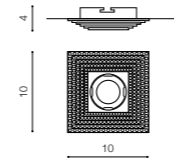

PIRAMIDE

Exclusive downlights

PIRAMIDE L

bulb not included

NC1674SQ-CH	connect GU10 1x Max 50W - included
aluminium / crystal	connect MR16 1x Max 50W (option)
IP20	installation place
group energy label	inlet opening Ø 7,0cm

COLOUR

- GOLD (GO)
- CHROME (CH)

PIRAMIDE XL

bulb not included

NC1673SQ-G	connect GU10 1x Max 50W - included
aluminium / crystal	connect MR16 1x Max 50W (option)
IP20	installation place
group energy label	inlet opening Ø 7,0cm

COLOUR

- GOLD (GO)
- CHROME (CH)

CLETO

Exposed downlights

CLETO

bulb not included

NC2004-B	connect GU10 1x Max 50W - included
aluminium	connect MR16 1x Max 50W (option)
IP20	installation place
group energy label	inlet opening Ø 7,0cm

COLOUR

- CHROME (CH)
- GOLD (GO)

* - EXPLANATION SHORTCUT PAGE 2 (E)