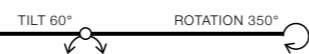

* - EXPLANATION SHORTCUT PAGE 2 (E)