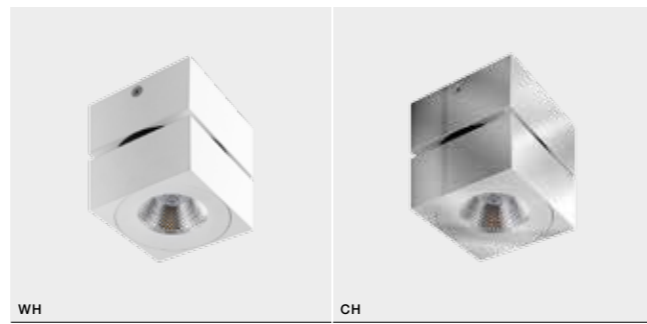

DIADO

Exposed downlights