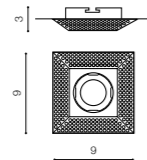

PIRAMIDE XL

bulb not included

NC1673SQ-G	connect GU10 1x Max 50W - included
aluminium / crystal	connect MR16 1x Max 50W (option)
IP20	installation place
group energy label	inlet opening Ø 7,0cm

COLOUR

- GOLD (GO)
- CHROME (CH)