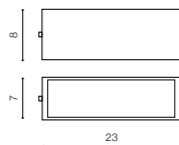

ARCHO B

bulb included

AX6068-36W	connect PL-L 1x Max.36W	
metal / aluminium		
IP20	installation place	
group energy label	inlet opening	

COLOUR

☐ ALUMINIUM (ALU)