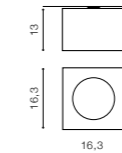

PAULO 2 12V

bulb not included

GM4203-12V	connect G53 QR 111 2x12V
metal / aluminium	dimer driver 12V – included
IP20	installation place
group energy label	inlet opening

COLOUR

- ☒ BLACK / ALUMINIUM (BK / ALU)
- ☒ WHITE / ALUMINIUM (WH / ALU)
- ☒ WHITE / WHITE (WH / WH)