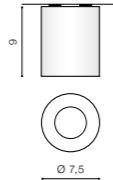

COLOUR

- ALUMINIUM (ALU)
- WHITE (WH)
- BLACK (BK)