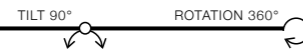

CARLO

bulb not included

GM2102	connect MR16 1x Max.50W - included
metal / aluminium	connect GU10 1x Max.50W (option)
IP20	installation place
group energy label	inlet opening Ø 7,7cm

COLOUR

- ☐ ALUMINIUM (ALU)
- ☐ WHITE (WH)

WH

EDITTA

bulb not included

GM2110	connect MR16 1x Max.50W - included
metal / aluminium	connect GU10 1x Max.50W (option)
IP20	installation place
group energy label	inlet opening Ø 7,7cm

COLOUR

- ☐ ALUMINIUM (ALU)
- ☐ WHITE (WH)

* - EXPLANATION SHORTCUT PAGE 2 (E)