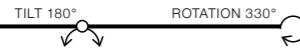

JERRY 2 12V

bulb not included

GM4205-12V WH/BK	connect QR111 2x Max. 50W	
aluminium	dimer driver 12V – included	
IP20	installation place	
group energy label	inlet opening	

COLOUR

- ☐ WHITE (WH)
- ☒ BLACK (BK)
- ☒ CHROME (CH)