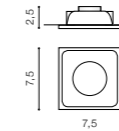

bulb not included

GM2103	connect MR16 1x Max.50W - included
metal / aluminium	connect GU10 1x Max.50W (option)
IP20	installation place
group energy label	inlet opening 7,5x7,5cm

COLOUR

- ALUMINIUM (ALU)
- BLACK (BK)
- WHITE (WH)

bulb not included

GM2201	connect MR16 2x Max.50W - included
metal / aluminium	connect GU10 2x Max.50W (option)
IP20	installation place
group energy label	inlet opening 7,5x15,8cm

COLOUR

- ALUMINIUM (ALU)
- BLACK (BK)
- WHITE (WH)

bulb not included

GM2301	connect MR16 3x Max.50W - included
metal / aluminium	connect GU10 3x Max.50W (option)
IP20	installation place
group energy label	inlet opening 7,5x23,7cm

COLOUR

- ALUMINIUM (ALU)
- BLACK (BK)
- WHITE (WH)

* - EXPLANATION SHORTCUT PAGE 2 (E)

bulb not included

GM2108 BK	connect MR16 1x Max.50W - included
metal / aluminium	connect GU10 1x Max.50W (option)
IP20	installation place
group energy label	inlet opening 6,5x6,5cm

COLOUR

- WHITE (WH)
- BLACK (BK)
- CHROME (CH)

BK

new

bulb not included

GM2208	connect MR16 2x Max.50W - included
metal / aluminium	connect GU10 2x Max.50W (option)
IP20	installation place
group energy label	inlet opening 6,5x14,5cm

COLOUR

- WHITE (WH)
- BLACK (BK)
- CHROME (CH)