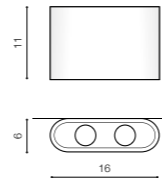

VERONICA 118

VEGA

bulb not included

GM1121	connect G9 1x Max. 40W	
metal / aluminium / glass		
IP20	installation place	
group energy label	inlet opening	

COLOUR

- BLACK / GOLD (BK / GO)
- WHITE (WH)
- CHROME (CH)
- ANODISED GOLD (AGO)