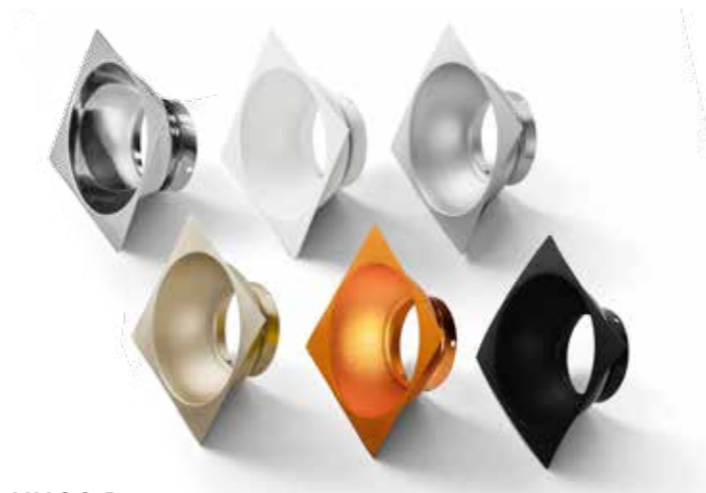

HUGO R

bulb not included ☒

GM4104 R	connect GU10 1x Max.50W	☒
aluminium		
IP20	installation place	☐
group energy label EE 5	inlet opening	

COLOUR

- ☐ ALUMINIUM (ALU)
- ☒ BLACK (BK)
- ☐ WHITE (WH)
- ☐ GOLD (GO)
- ☐ CHAMPAGNE (CHA)
- ☐ CHROME (CH)

* - EXPLANATION SHORTCUT PAGE 2 (E)