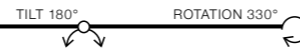

JERRY 3 12V

bulb not included

GM4302-12V WH/BK	connect QR111 3x Max. 50W	
aluminium	dimer driver 12V – included	
IP20	installation place	
group energy label	inlet opening	

COLOUR

- ☐ WHITE (WH)
- ☒ BLACK (BK)
- ☒ CHROME (CH)