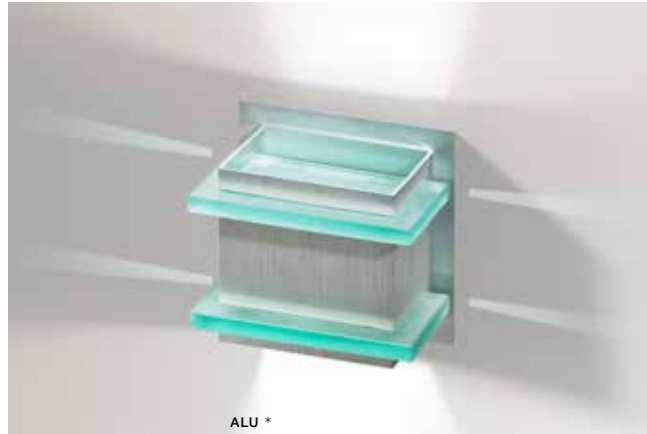

COLOUR

CHROME (CH)

ARCHO 2C

bulb included

AX6068-55W	connect PL-L 1x Max.55W	
metal / aluminium		
IP20	installation place	
group energy label	inlet opening	

COLOUR

CHROME (CH)

* - EXPLANATION SHORTCUT PAGE 2 (E)