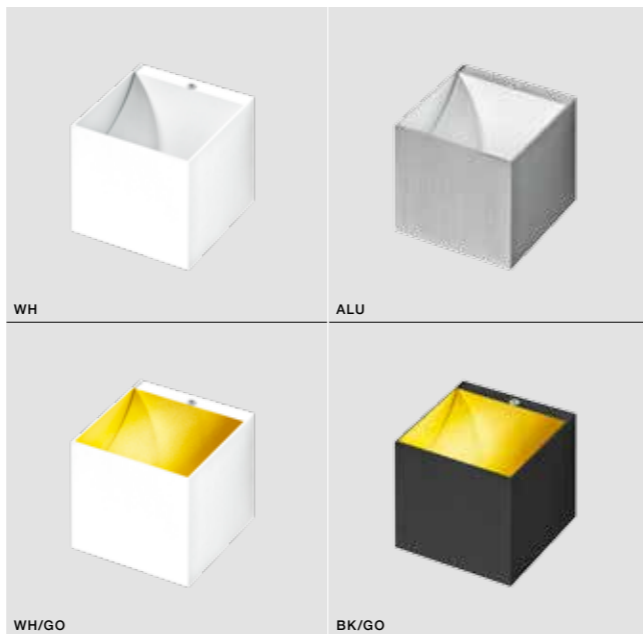

VENUS

bulb not included ☒

GM1110	connect G9 1x Max.40W	
metal / aluminium		
IP20	installation place	
group energy label	inlet opening	

COLOUR

- ☐ ALUMINIUM (ALU)
- ☐ WHITE (WH)