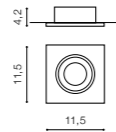

HUGO 1 DOWNLIGHT

Downlights

HUGO 1 DOWNLIGHT

bulb not included

GM2118S	connect MR16 1x Max.50W - included
aluminium	connect GU10 1x Max.50W (option)
IP20	installation place
group energy label	inlet opening Ø 6cm

COLOUR

- ALUMINIUM (ALU)
- BLACK (BK)
- WHITE (WH)
- CHROME (CH)

REMO R

bulb not included

GM4103 R	
aluminium	
IP20	installation place
group energy label	inlet opening

COLOUR

- ALUMINIUM (ALU)
- BLACK (BK)
- WHITE (WH)
- GOLD (GO)
- CHAMPAGNE (CHA)
- CHROME (CH)

* - EXPLANATION SHORTCUT PAGE 2 (E)

HUGO 2 DOWNLIGHT

Downlights

HUGO 2 DOWNLIGHT

bulb not included

GM2203S	connect MR16 2x Max.50W - included
aluminium	connect GU10 2x Max.50W (option)
IP20	installation place
group energy label	inlet opening 10,5x22,5cm

COLOUR

- ALUMINIUM (ALU)
- BLACK (BK)
- WHITE (WH)
- CHROME (CH)