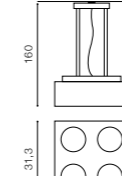

* - EXPLANATION SHORTCUT PAGE 2 (E)