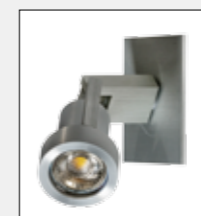

EXPOSED downlights

ROBO 20

EXPOSED DOWNLIGHTS