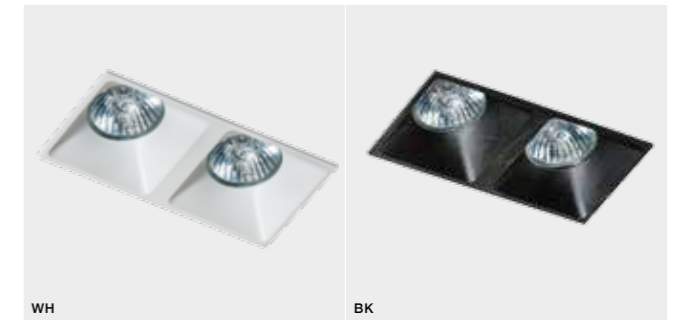

GM2208	connect MR16 2x Max.50W - included
metal / aluminium	connect GU10 2x Max.50W (option)
IP20	installation place
group energy label	inlet opening 6,5x14,5cm

COLOUR

- WHITE (WH)
- BLACK (BK)
- CHROME (CH)