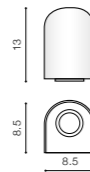

FONS

bulb not included

GM1108	connect GU10 1x Max.50W
metal / aluminium	
IP65	installation place
group energy label	inlet opening

COLOUR

- DARK GRAY (DGR)
- BRIGHT GRAY (BGR)

DGR

* - EXPLANATION SHORTCUT PAGE 2 (E)