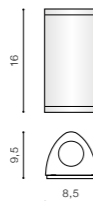

COLOUR

- ☒ DARK GRAY (DGR)
- ☐ BRIGHT GRAY (BGR)

* - EXPLANATION SHORTCUT PAGE 2 (E)