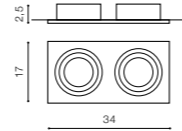

ALU *

SIRO 3

bulb not included

GM2300	connect AR111 3x Max.50W (not inc.)
metal / aluminium	
IP20	installation place
group energy label	inlet opening 48x14,5cm

COLOUR

- ☐ ALUMINIUM (ALU)
- ☒ BLACK / ALUMINIUM (BK / ALU)
- ☐ WHITE (WH)