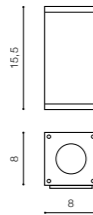

LIVIO 2

bulb not included ☒

GM1101-2	connect GU10 2x Max.50W	☒
metal / aluminium		
IP54	installation place	☒
group energy label	inlet opening	

COLOUR

- ☒ BLACK (BK)
- ☐ BRIGHT GRAY (BGR)
- ☐ DARK GRAY (DGR)

BK
new

BGR

DGR