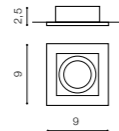

PACO 2

bulb not included

GM2201	connect MR16 2x Max.50W - included
metal / aluminium	connect GU10 2x Max.50W (option)
IP20	installation place
group energy label	inlet opening 7,5x15,8cm

COLOUR

- ALUMINIUM (ALU)
- BLACK (BK)
- WHITE (WH)