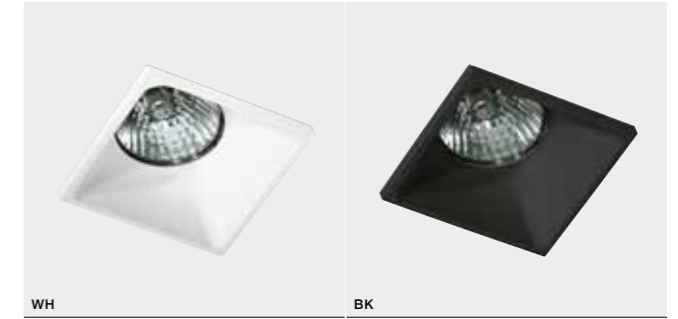

bulb not included

GM2103	connect MR16 1x Max.50W - included
metal / aluminium	connect GU10 1x Max.50W (option)
IP20	installation place
group energy label	inlet opening 7,5x7,5cm

COLOUR

- ALUMINIUM (ALU)
- BLACK (BK)
- WHITE (WH)

bulb not included

GM2201	connect MR16 2x Max.50W - included
metal / aluminium	connect GU10 2x Max.50W (option)
IP20	installation place
group energy label	inlet opening 7,5x15,8cm

COLOUR

- ALUMINIUM (ALU)
- BLACK (BK)
- WHITE (WH)

bulb not included

GM2301	connect MR16 3x Max.50W - included
metal / aluminium	connect GU10 3x Max.50W (option)
IP20	installation place
group energy label	inlet opening 7,5x23,7cm

COLOUR

- ALUMINIUM (ALU)
- BLACK (BK)
- WHITE (WH)

* - EXPLANATION SHORTCUT PAGE 2 (E)

bulb not included

GM2108 BK	connect MR16 1x Max.50W - included
metal / aluminium	connect GU10 1x Max.50W (option)
IP20	installation place
group energy label	inlet opening 6,5x6,5cm

COLOUR

- WHITE (WH)
- BLACK (BK)
- CHROME (CH)

BK

new

bulb not included

GM2208	connect MR16 2x Max.50W - included
metal / aluminium	connect GU10 2x Max.50W (option)
IP20	installation place
group energy label	inlet opening 6,5x14,5cm

COLOUR

- WHITE (WH)
- BLACK (BK)
- CHROME (CH)