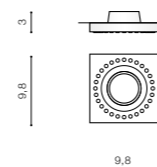

* - EXPLANATION SHORTCUT PAGE 2 (E)