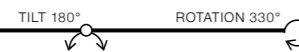

COLOUR

- WHITE (WH)
- BLACK (BK)

* - EXPLANATION SHORTCUT PAGE 2 (E)

MAX 12V / MAX 230V LED 15W WITH DIM/ 16W NO DIM

Exposed downlights

WH/BK * bulb not included

GM4114-12V WH/BK	connect 1x QR111 MAX 50W	
aluminium	dimer driver 12V – included	
IP20	installation place	
group energy label	inlet opening	