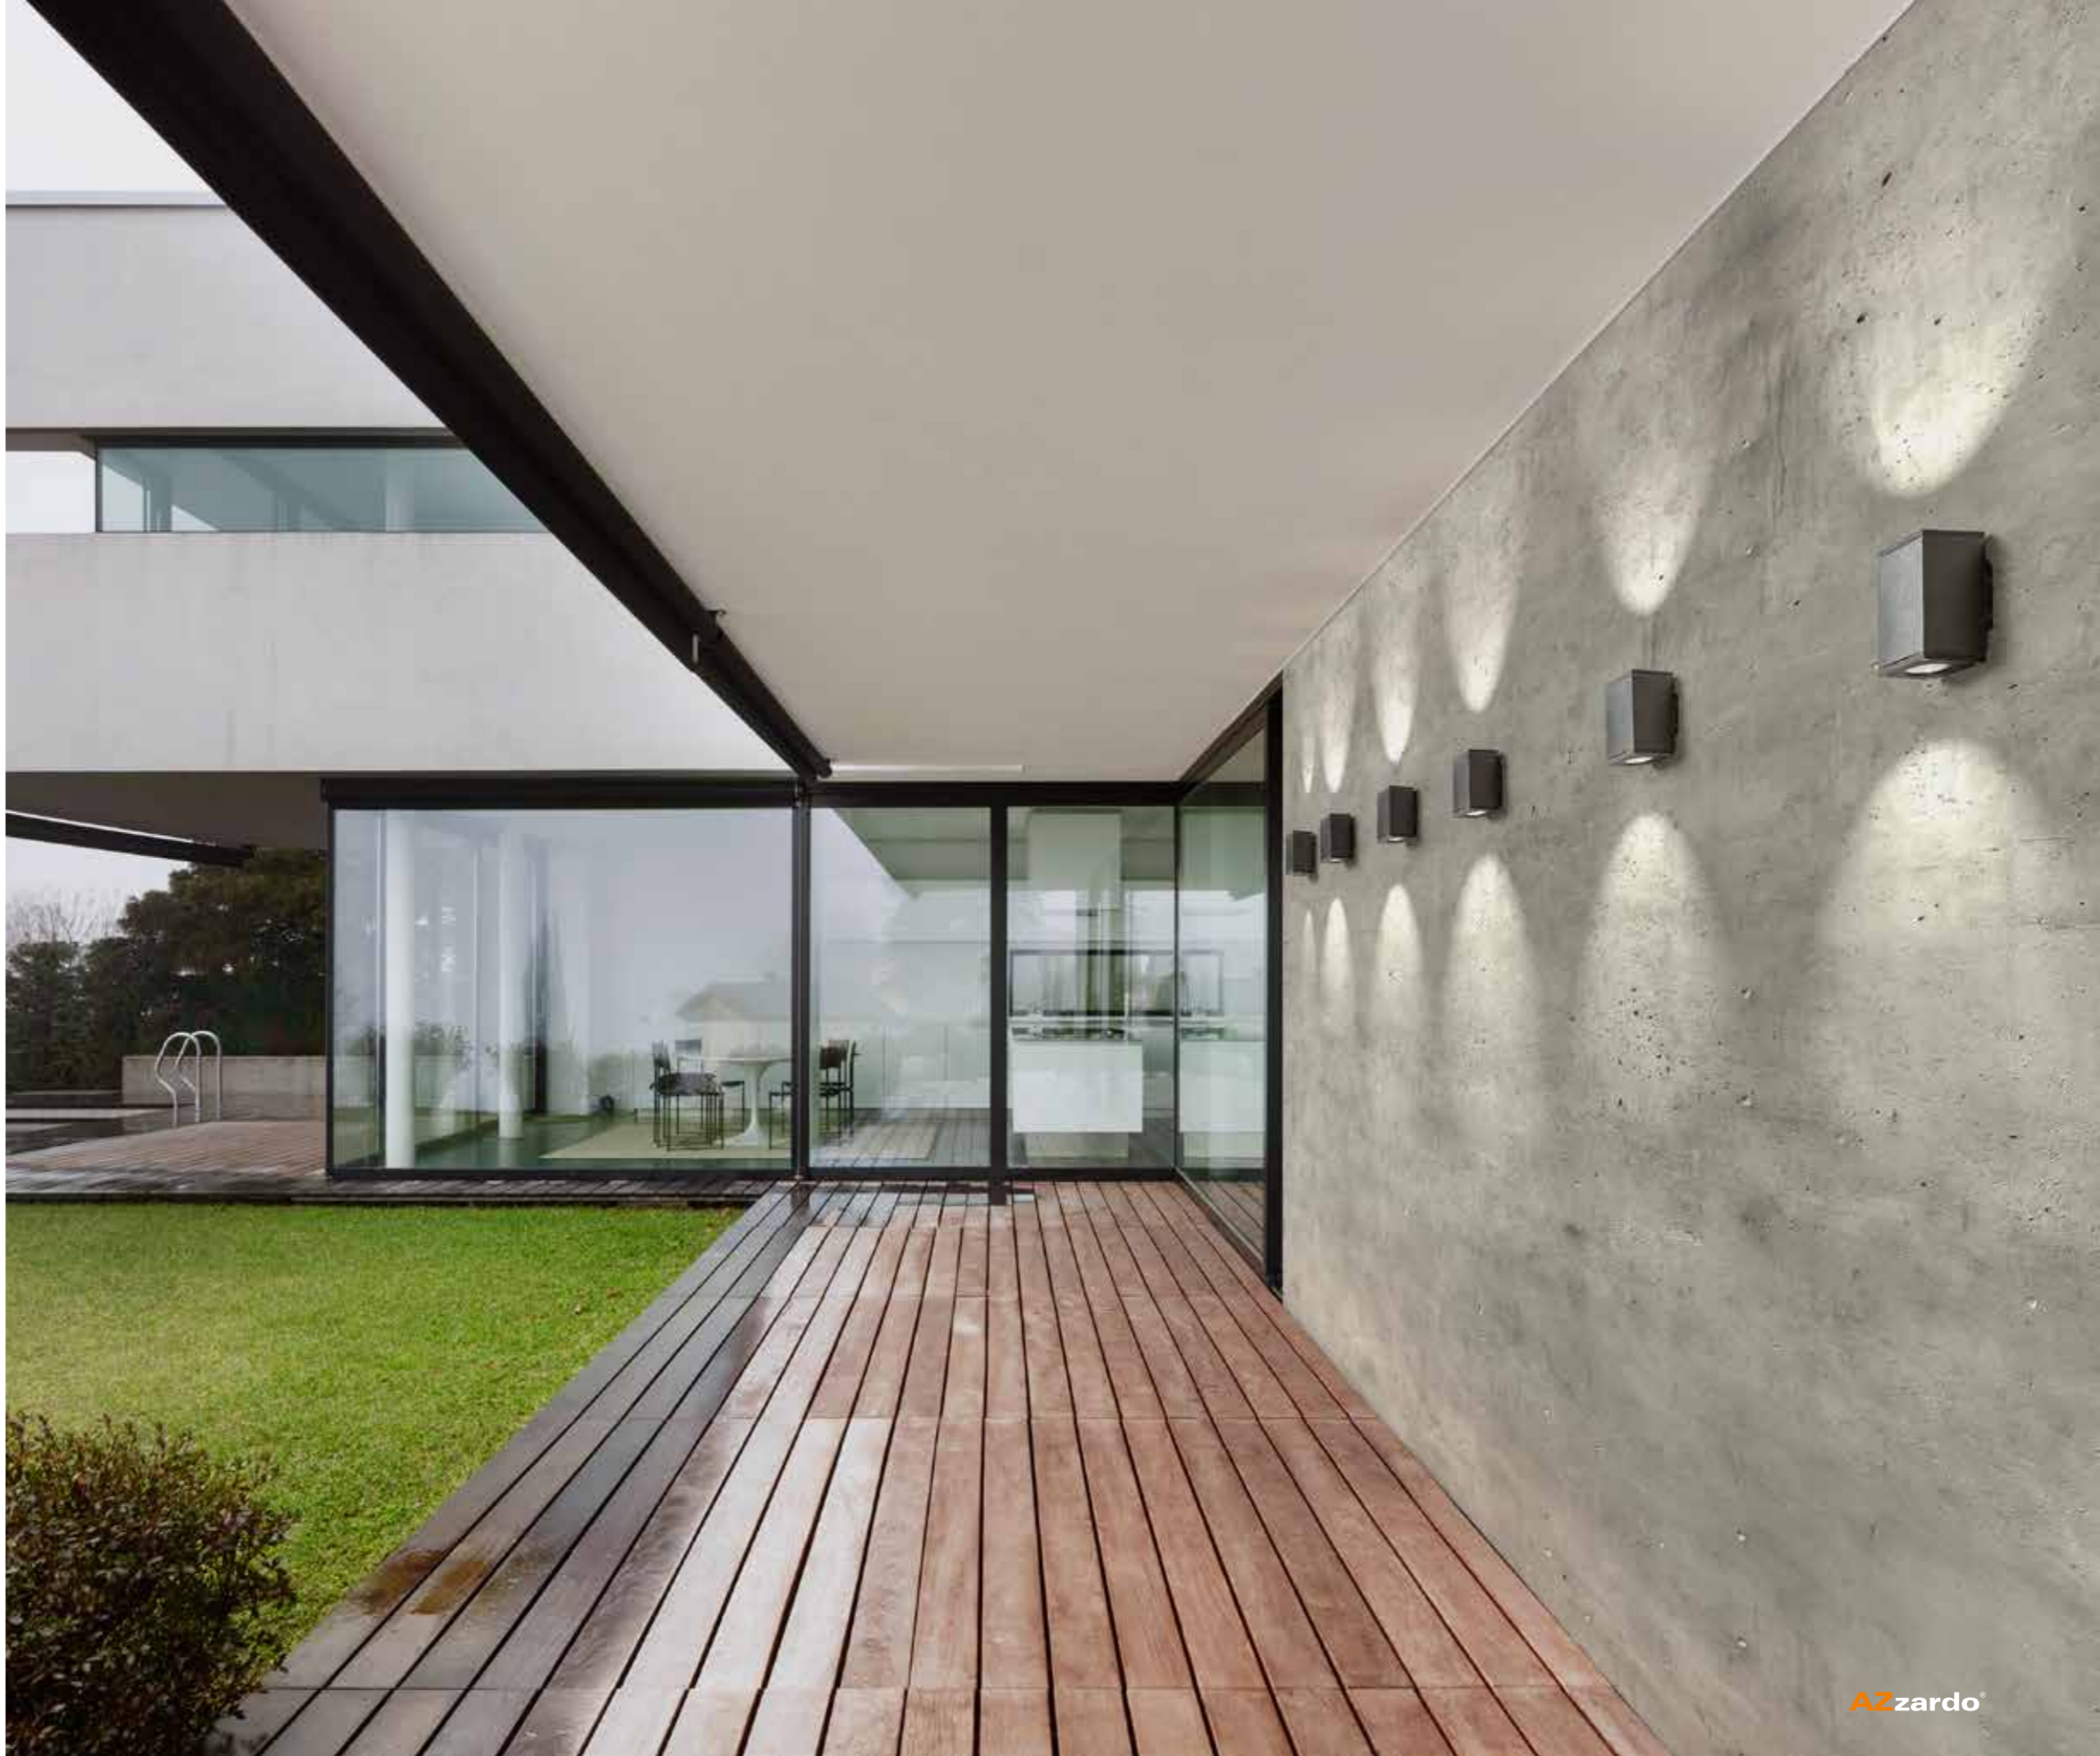

LIVIO 2

bulb not included ☒

GM1101-2	connect GU10 2x Max.50W	☒
metal / aluminium		
IP54	installation place	☒
group energy label	inlet opening	

COLOUR

- ☒ BLACK (BK)
- ☐ BRIGHT GRAY (BGR)
- ☐ DARK GRAY (DGR)

BK
new

BGR

DGR