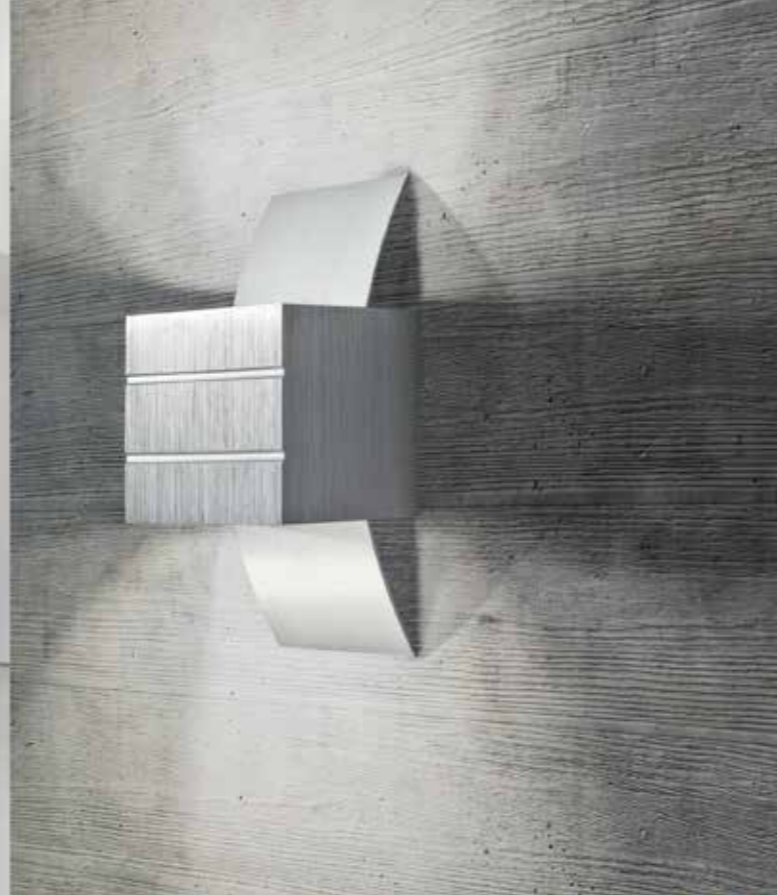

VENUS

bulb not included

GM1110	connect G9 1x Max.40W	
metal / aluminium		
IP20	installation place	
group energy label	inlet opening	

COLOUR

- ALUMINIUM (ALU)
- WHITE (WH)

VIDAL

bulb not included

GM1104	connect G9 1x Max.40W	
metal / aluminium		
IP20	installation place	
group energy label	inlet opening	