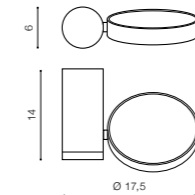

TILT 90° ROTATION 350°