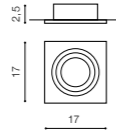

WH *

SIRO 2

bulb not included

GM2200	connect AR111 2x Max.50W (not inc.)
metal / aluminium	
IP20	installation place
group energy label	inlet opening 31,5x14,5cm

COLOUR

- ☐ ALUMINIUM (ALU)
- ☒ BLACK / ALUMINIUM (BK / ALU)
- ☐ WHITE (WH)