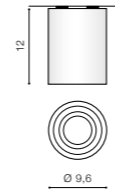

BROSS 2

bulb not included

GM4200	connect GU10 2x Max.50W	
metal / aluminium		
IP20	installation place	
group energy label	inlet opening	

COLOUR

- ☐ ALUMINIUM (ALU)
- ☒ BLACK / ALUMINIUM (BK / ALU)
- ☐ WHITE (WH)
- ☒ WHITE / ALUMINIUM (WH / ALU)
- ☒ CHROME (CH)
- ☒ WHITE / BLACK (WH/BK)
- ☐ BRIGHT GREY (BGR)