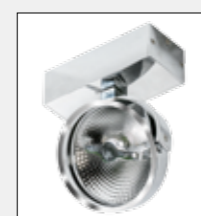

EXPOSED downlights

JERRY 40

EXPOSED DOWNLIGHTS