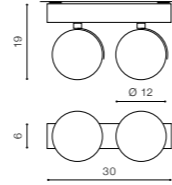

JERRY 3 12V

bulb not included

GM4302-12V WH/BK	connect QR111 3x Max. 50W	
aluminium	dimer driver 12V – included	
IP20	installation place	
group energy label	inlet opening	

COLOUR

- ☐ WHITE (WH)
- ☒ BLACK (BK)
- ☒ CHROME (CH)