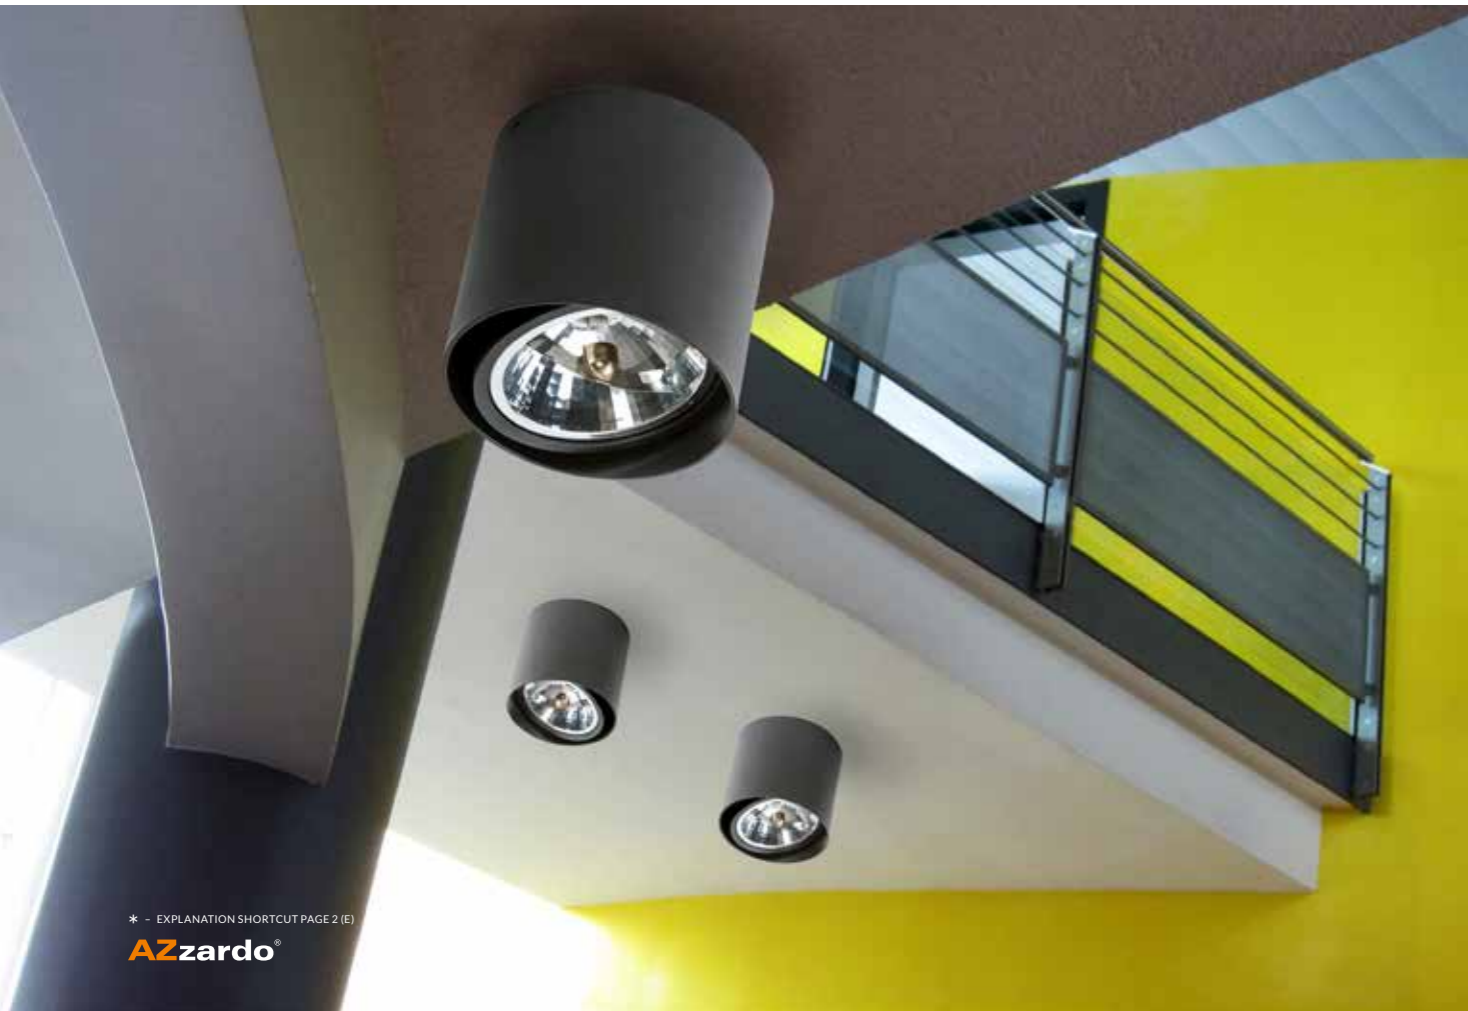

ALIX

bulb not included

GM4110	connect 1x QR111 MAX 50W	
aluminium	dimer driver 12V – included	
IP20	installation place	
group energy label	inlet opening	

COLOUR

- ☐ WHITE (WH)
- ☒ BLACK (BK)

ALEX

bulb not included

GM4112	connect 1x QR111 MAX 50W	
metal / aluminium	dimer driver 12V – included	
IP20	installation place	
group energy label	inlet opening	

COLOUR

- ☐ WHITE (WH)
- ☒ BLACK (BK)