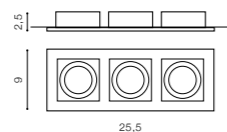

* - EXPLANATION SHORTCUT PAGE 2 (E)