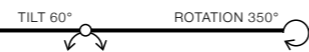

* - EXPLANATION SHORTCUT PAGE 2 (E)

ELOY

bulb not included

GM4106	connect GU10 1x Max.50W	
metal / aluminium		
IP20	installation place	
group energy label	inlet opening	

COLOUR

- ALUMINIUM (ALU)
- BLACK / ALUMINIUM (BK / ALU)
- WHITE (WH)
- WHITE / ALUMINIUM (WH / ALU)
- CHROME (CH)