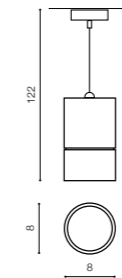

ARO

bulb not included ☒

GM4111 CH	connect GU10 1x Max. 50W	☒
aluminium		
IP54	installation place	☒
group energy label	inlet opening	

COLOUR

☒ CHROME (CH)

RAFFAEL

bulb not included ☒

NC2055	connect GU10 1x Max. 50W	☒
aluminium		
IP20	installation place	☒
group energy label	inlet opening	

COLOUR

☒ CHROME (CH)

☐ WHITE (WH)

☐ GOLD (GO)

☐ BRUSHED COPPER (BCO)