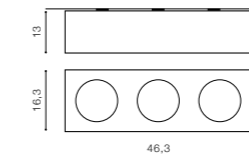

PAULO 4 12V

bulb not included

GM4400-12V	connect G53 QR 111 4x12V
metal / aluminium	dimer driver 12V – included
IP20	installation place
group energy label	inlet opening

COLOUR

- ☒ BLACK / ALUMINIUM (BK / ALU)
- ☒ WHITE / ALUMINIUM (WH / ALU)
- ☒ WHITE / WHITE (WH / WH)