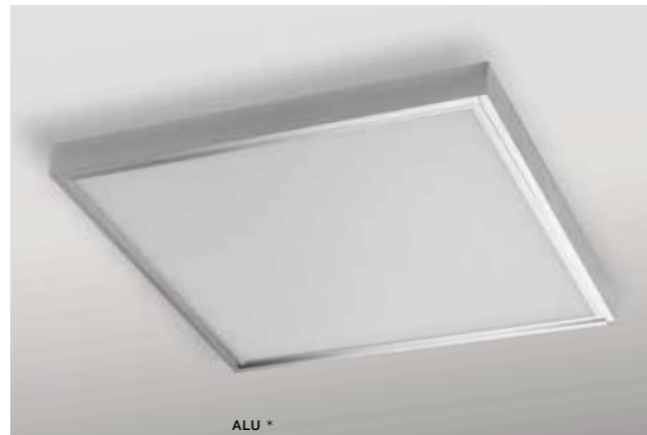

ALU *

PANEL FRAME

PL-AK02	
aluminium	

COLOUR

☐ ALUMINIUM (ALU)