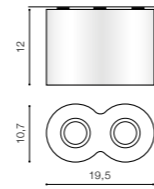

NEOS 1

bulb not included ☒

FH31431B	connect GU10 1x Max.50W	☒
metal / aluminium		
IP20	installation place	☒
group energy label	inlet opening	

COLOUR

- ☒ BLACK / CHROME (BK / CH)
- ☒ BLACK / ALUMINIUM (BK / ALU)
- ☒ WHITE / CHROME (WH / CH)
- ☒ WHITE / ALUMINIUM (WH / ALU)

TILT 90°

NEOS 3

bulb not included ☒

FH31433B	connect GU10 3x Max.50W	☒
metal / aluminium		
IP20	installation place	☒
group energy label	inlet opening	

COLOUR

- ☒ BLACK / CHROME (BK / CH)
- ☒ WHITE / CHROME (WH / CH)

TILT 90°

NEOS 2

bulb not included ☒

FH31432B	connect GU10 2x Max.50W	☒
metal / aluminium		
IP20	installation place	☒
group energy label	inlet opening	

COLOUR

- ☒ BLACK / CHROME (BK / CH)
- ☒ BLACK / ALUMINIUM (BK / ALU)
- ☒ WHITE / CHROME (WH / CH)
- ☒ WHITE / ALUMINIUM (WH / ALU)

TILT 90°

NEOS 4

bulb not included ☒

FH31434B	connect GU10 4x Max.50W	☒
metal / aluminium		
IP20	installation place	☒
group energy label	inlet opening	

COLOUR

- ☒ BLACK / CHROME (BK / CH)
- ☒ WHITE / CHROME (WH / CH)

TILT 90°

* - EXPLANATION SHORTCUT PAGE 2 (E)