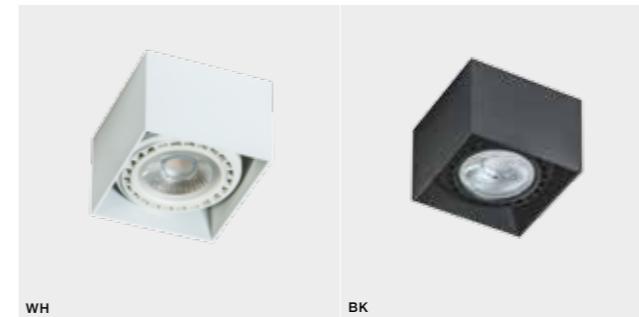

ECO ALIX 230V LED 15W WITH DIM /16W NO DIM

Exposed downlights

ECO ALIX

bulb included

GM4210	LED ES 111 230V 1x16W (15W with dimer)	LED
aluminium	Azzardo LL 110161/52 – included	
IP20	installation place	
group energy label	inlet opening	

COLOUR

- ☐ WHITE (WH)
- ☒ BLACK (BK)

ECO ALEX 230V LED 15W WITH DIM /16W NO DIM

Exposed downlights

ECO ALEX

bulb included

GM4211	LED ES 111 230V 1x16W (15W with dimer)	LED
aluminium	Azzardo LL 110161/52 – included	
IP20	installation place	
group energy label	inlet opening	

COLOUR

- ☐ WHITE (WH)
- ☒ BLACK (BK)