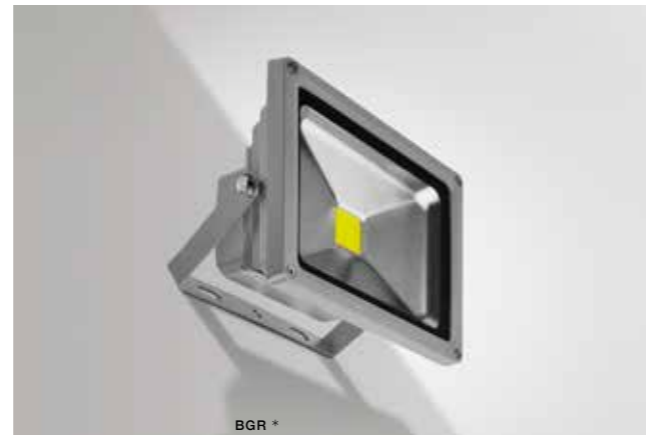

FLOOD LIGHT 20W

bulb integrated

FL202001	LED 20W	
metal / glass		
IP65	installation place	
group energy label	1400 lm	

COLOUR

BRIGHT GRAY (BGR)

TILT 120°