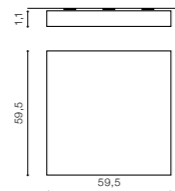

PANEL REMOTE CONTROLLER & DRIVER (PL-AK03)