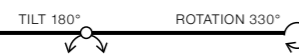

GM4206-12V WH/BK	connect 2x QR111 MAX 50W	
aluminium	dimer driver 12V – included	
IP20	installation place	
group energy label	inlet opening