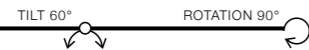

PACO 2

bulb not included

GM2201	connect MR16 2x Max.50W - included
metal / aluminium	connect GU10 2x Max.50W (option)
IP20	installation place
group energy label	inlet opening 7,5x15,8cm

COLOUR

- ALUMINIUM (ALU)
- BLACK (BK)
- WHITE (WH)