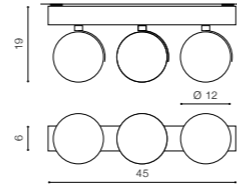

JERRY 12V

Exposed downlights

bulb not included

GM4113-12V WH/BK	connect 1x QR111 MAX 50W	
aluminium	dimer driver 12V – included	
IP20	installation place	
group energy label	inlet opening	

COLOUR

- ☐ WHITE (WH)
- ☒ BLACK (BK)
- ☒ CHROME (CH)

bulb not included

GM4205-12V WH/BK	connect QR111 2x Max. 50W	
aluminium	dimer driver 12V – included	
IP20	installation place	
group energy label	inlet opening	

COLOUR

- ☐ WHITE (WH)
- ☒ BLACK (BK)
- ☒ CHROME (CH)

bulb not included

GM4302-12V WH/BK	connect QR111 3x Max. 50W	
aluminium	dimer driver 12V – included	
IP20	installation place	
group energy label	inlet opening	

COLOUR

- ☐ WHITE (WH)
- ☒ BLACK (BK)
- ☒ CHROME (CH)

JERRY 230V LED 15W WITH DIM/ 16W NO DIM

Exposed downlights

bulb included

GM4113 WH/BK	LED ES 111 230V 1x16W (15W with dimer)	
aluminium	Azzardo LL 110161/52 – included	
IP20	installation place	
group energy label	inlet opening	

COLOUR

- ☐ WHITE (WH)
- ☒ BLACK (BK)

bulb included

GM4205 WH/BK	LED ES 111 230V 2x16W (15W with dimer)	
aluminium	Azzardo LL 110161/52 – included	
IP20	installation place	
group energy label	inlet opening	

COLOUR

- ☐ WHITE (WH)
- ☒ BLACK (BK)

bulb included

GM4302 WH/BK	LED ES 111 230V 3x16W (15W with dimer)	
aluminium	Azzardo LL 110161/52 – included	
IP20	installation place	
group energy label	inlet opening	

COLOUR

- ☐ WHITE (WH)
- ☒ BLACK (BK)

* - EXPLANATION SHORTCUT PAGE 2 (E)