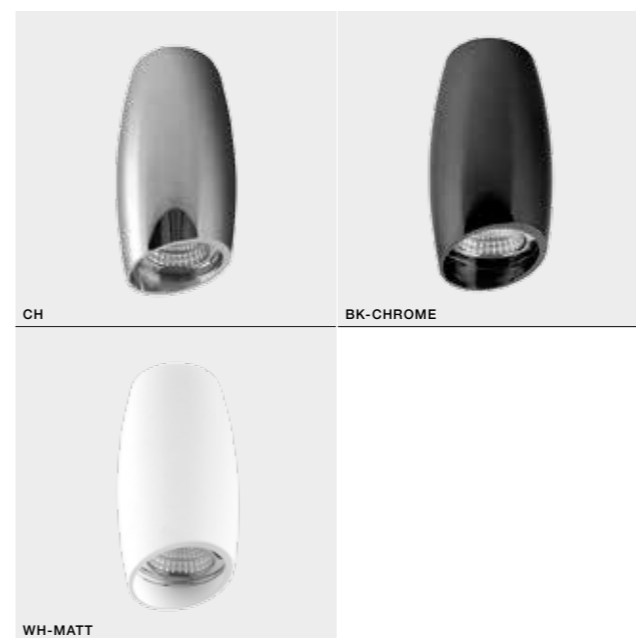

CH

BK-CHROME

WH-MATT