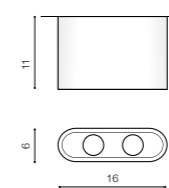

ROBO

bulb not included ☒

GM4116	connect GU10 1x Max.50W	☒
aluminium		
IP20	installation place	☒
group energy label ☒ EE 5	inlet opening	

COLOUR

- ☐ WHITE (WH)
- ☒ ALUMINIUM (ALU)

VISION

bulb not included ☒

GM4214	connect GU10 2x Max. 50W	☒
aluminium		
IP20	installation place	☒
group energy label ☒ EE 5	inlet opening	

COLOUR

- ☐ WHITE (WH)
- ☒ BLACK (BK)