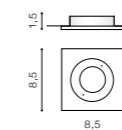

COLOUR

- ALUMINIUM (ALU)
- WHITE (WH)

* - EXPLANATION SHORTCUT PAGE 2 (E)

CARLO

bulb not included

GM2102	connect MR16 1x Max.50W - included
metal / aluminium	connect GU10 1x Max.50W (option)
IP20	installation place
group energy label	inlet opening Ø 7,7cm