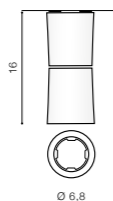

COLOUR

- WHITE MATT (WH)
- BLACK CHROME (BK)
- CHROME (CH)

Ø 6.8

TILT 60° ROTATION 350°

* - EXPLANATION SHORTCUT PAGE 2 (E)

VASKO

Exposed downlights

CH *