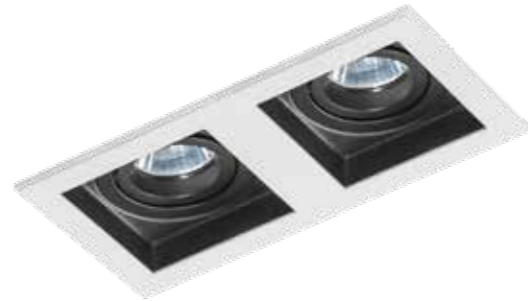

* - EXPLANATION SHORTCUT PAGE 2 (E)