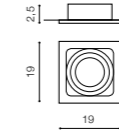

new

WH / BK

new

WH / BK

ALU

ALU