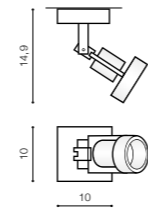

VISION

bulb not included ☒

GM4214	connect GU10 2x Max. 50W	☒
aluminium		
IP20	installation place	☒
group energy label ☒ EE 5	inlet opening	

COLOUR

- ☐ WHITE (WH)
- ☒ BLACK (BK)