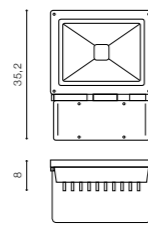

TILT 120°

* - EXPLANATION SHORTCUT PAGE 2 (E)