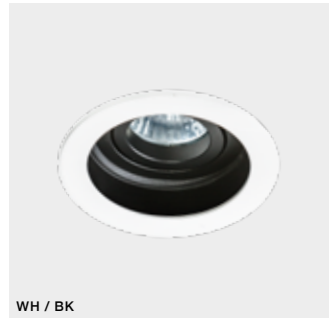

IBIZA

Downlights

IBIZA

bulb not included

GM2114 WH/BK	connect MR16 1x Max.50W - included
aluminium	connect GU10 1x Max.50W (option)
IP20	installation place
group energy label	inlet opening Ø8,5cm

COLOUR

☒ WHITE / BLACK (WH / BK)

WH / BK

REMI

Downlights

REMI

bulb not included

GM2116 WH	connect MR16 1x Max.50W - included
aluminium	connect GU10 1x Max.50W (option)
IP20	installation place
group energy label	inlet opening Ø9cm

COLOUR

☐ WHITE (WH)

* - EXPLANATION SHORTCUT PAGE 2 (E)