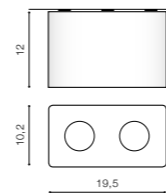

NINO 1

bulb not included

FH31431S	connect GU10 1x Max.50W
metal / aluminium	
IP20	installation place
group energy label	inlet opening

COLOUR

- ☐ BLACK / CHROME (BK / CH)
- ☐ BLACK / ALUMINIUM (BK / ALU)
- ☐ WHITE / CHROME (WH / CH)
- ☐ WHITE / ALUMINIUM (WH / ALU)

TILT 90°

NINO 3

bulb not included

FH31433S	connect GU10 3x Max.50W
metal / aluminium	
IP20	installation place
group energy label	inlet opening

COLOUR

- ☐ BLACK / CHROME (BK / CH)
- ☐ WHITE / CHROME (WH / CH)

TILT 90°

NINO 2

bulb not included

FH31432S	connect GU10 2x Max.50W
metal / aluminium	
IP20	installation place
group energy label	inlet opening

COLOUR

- ☐ BLACK / CHROME (BK / CH)
- ☐ BLACK / ALUMINIUM (BK / ALU)
- ☐ WHITE / CHROME (WH / CH)
- ☐ WHITE / ALUMINIUM (WH / ALU)

TILT 90°

NINO 4

bulb not included

FH31434S	connect GU10 4x Max.50W
metal / aluminium	
IP20	installation place
group energy label	inlet opening

COLOUR

- ☐ BLACK / CHROME (BK / CH)
- ☐ BLACK / ALUMINIUM (BK / ALU)
- ☐ WHITE / CHROME (WH / CH)
- ☐ WHITE / ALUMINIUM (WH / ALU)

TILT 90°

* - EXPLANATION SHORTCUT PAGE 2 (E)