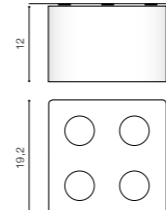

TILT 90°

* - EXPLANATION SHORTCUT PAGE 2 (E)