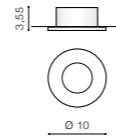

OSCAR

bulb not included

GM2112	connect MR16 1x Max 50W - included
metal	connect GU10 1x Max 50W (option)
IP20	installation place
group energy label	inlet opening Ø 7cm

COLOUR

- ☐ WHITE (WH)
- ☐ ALUMINIUM (ALU)

OSCAR IP44

bulb not included

GM2117	connect MR16 1x Max 50W - included
metal	connect GU10 1x Max 50W (option)
IP44	installation place
group energy label	inlet opening Ø 7cm

COLOUR

- ☐ WHITE (WH)
- ☐ CHROME (CH)

CH*

CESAR

bulb not included

GM2113	connect MR16 1x Max. 50W - included
aluminium	
IP20	installation place
group energy label	inlet opening 7x7cm

COLOUR

- ☐ CHROME (CH)

TILT 60° ROTATION 360°

* - EXPLANATION SHORTCUT PAGE 2 (E)