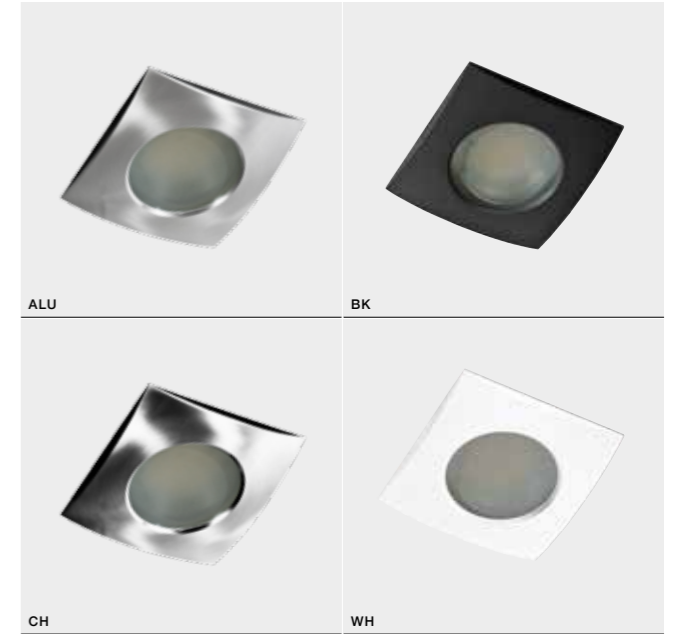

EMILIO

Downlights

EMILIO

bulb not included

GM2104	connect MR16 1x Max.50W - included
metal / aluminium	connect GU10 1x Max.50W (option)
IP54	installation place
group energy label	inlet opening Ø 7cm

COLOUR

- ALUMINIUM (ALU)
- BLACK (BK)
- WHITE (WH)
- CHROME (CH)

EZIO

Downlights

EZIO

bulb not included

GM2105	connect MR16 1x Max.50W - included
metal / aluminium	connect GU10 1x Max.50W (option)
IP54	installation place
group energy label	inlet opening Ø 6cm

COLOUR

- ALUMINIUM (ALU)
- BLACK (BK)
- WHITE (WH)
- CHROME (CH)

ALU

BK

CH

WH

* - EXPLANATION SHORTCUT PAGE 2 (E)