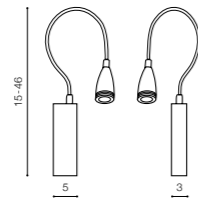

VERONICA

bulb integrated

MB459-Z	LED 1x 3W
metal / aluminium	
IP44	installation place
group energy label	150 lm

COLOUR

- ☐ WHITE (WH)
- ☒ BLACK (BK)
- ☐ CHROME (CH)