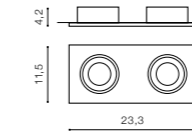

HUGO 1 DOWNLIGHT

Downlights

HUGO 1 DOWNLIGHT

bulb not included

GM2118S	connect MR16 1x Max.50W - included
aluminium	connect GU10 1x Max.50W (option)
IP20	installation place
group energy label	inlet opening Ø 6cm

COLOUR

- ALUMINIUM (ALU)
- BLACK (BK)
- WHITE (WH)
- CHROME (CH)

REMO R

bulb not included

GM4103 R	
aluminium	
IP20	installation place
group energy label	inlet opening

COLOUR

- ALUMINIUM (ALU)
- BLACK (BK)
- WHITE (WH)
- GOLD (GO)
- CHAMPAGNE (CHA)
- CHROME (CH)

* - EXPLANATION SHORTCUT PAGE 2 (E)

HUGO 2 DOWNLIGHT

Downlights

HUGO 2 DOWNLIGHT

bulb not included

GM2203S	connect MR16 2x Max.50W - included
aluminium	connect GU10 2x Max.50W (option)
IP20	installation place
group energy label	inlet opening 10,5x22,5cm

COLOUR

- ALUMINIUM (ALU)
- BLACK (BK)
- WHITE (WH)
- CHROME (CH)