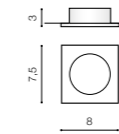

CH *

IVO 2 SQUARE

bulb not included

GM2100	connect MR16 2x Max.50W - included
metal / aluminium	connect GU10 2x Max.50W (option)
IP20	installation place
group energy label	inlet opening 6x14,5cm

COLOUR

- CHROME (CH)
- WHITE (WH)