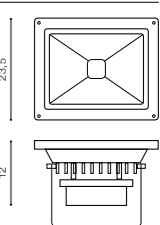

TILT 120°

* - EXPLANATION SHORTCUT PAGE 2 (E)