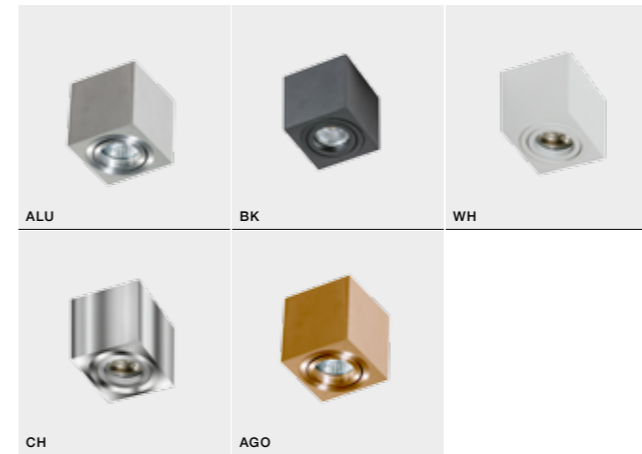

MINI ELOY

Exposed downlights

MINI ELOY

bulb not included

GM4006	connect GU10 1x Max. 50W	
aluminium		
IP20	installation place	
group energy label	inlet opening	

COLOUR

- ALUMINIUM (ALU)
- BLACK (BK)
- WHITE (WH)
- CHROME (CH)
- ANODISED GOLD (AGO)