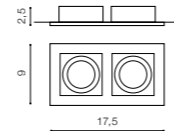

PACO 3

bulb not included

GM2301	connect MR16 3x Max.50W - included
metal / aluminium	connect GU10 3x Max.50W (option)
IP20	installation place
group energy label	inlet opening 7,5x23,7cm

COLOUR

- ALUMINIUM (ALU)
- BLACK (BK)
- WHITE (WH)