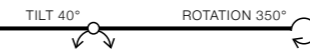

ALIX

bulb not included

GM4110	connect 1x QR111 MAX 50W	
aluminium	dimer driver 12V – included	
IP20	installation place	
group energy label	inlet opening	

COLOUR

- ☐ WHITE (WH)
- ☒ BLACK (BK)

ALEX

bulb not included

GM4112	connect 1x QR111 MAX 50W	
metal / aluminium	dimer driver 12V – included	
IP20	installation place	
group energy label	inlet opening	

COLOUR

- ☐ WHITE (WH)
- ☒ BLACK (BK)