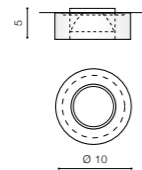

* - EXPLANATION SHORTCUT PAGE 2 (E)