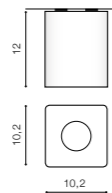

NINO 1

bulb not included

FH31431S	connect GU10 1x Max.50W
metal / aluminium	
IP20	installation place
group energy label	inlet opening

COLOUR

- ☐ BLACK / CHROME (BK / CH)
- ☐ BLACK / ALUMINIUM (BK / ALU)
- ☐ WHITE / CHROME (WH / CH)
- ☐ WHITE / ALUMINIUM (WH / ALU)

TILT 90°

NINO 3

bulb not included

FH31433S	connect GU10 3x Max.50W
metal / aluminium	
IP20	installation place
group energy label	inlet opening

COLOUR

- ☐ BLACK / CHROME (BK / CH)
- ☐ WHITE / CHROME (WH / CH)

TILT 90°

NINO 2

bulb not included

FH31432S	connect GU10 2x Max.50W
metal / aluminium	
IP20	installation place
group energy label	inlet opening

COLOUR

- ☐ BLACK / CHROME (BK / CH)
- ☐ BLACK / ALUMINIUM (BK / ALU)
- ☐ WHITE / CHROME (WH / CH)
- ☐ WHITE / ALUMINIUM (WH / ALU)

TILT 90°

NINO 4

bulb not included

FH31434S	connect GU10 4x Max.50W
metal / aluminium	
IP20	installation place
group energy label	inlet opening

COLOUR

- ☐ BLACK / CHROME (BK / CH)
- ☐ BLACK / ALUMINIUM (BK / ALU)
- ☐ WHITE / CHROME (WH / CH)
- ☐ WHITE / ALUMINIUM (WH / ALU)

TILT 90°

* - EXPLANATION SHORTCUT PAGE 2 (E)