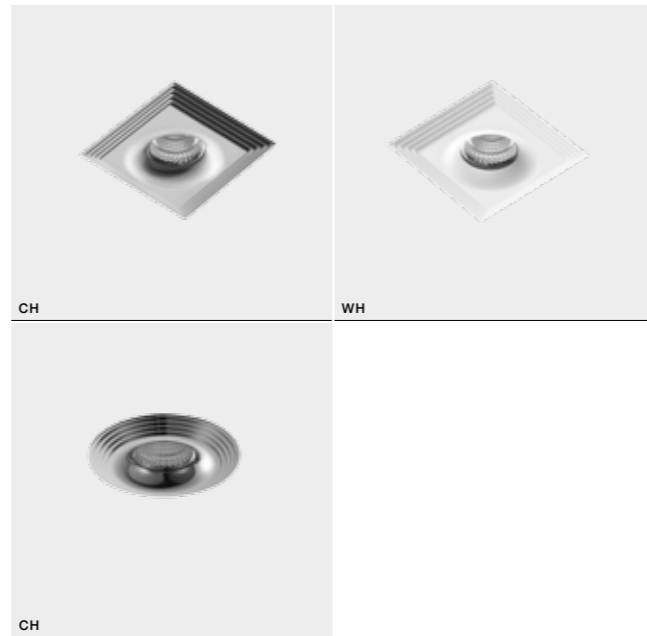

LUCIANO SQUARE

bulb not included

NC1760SQ-CH	connect GU10 1x Max 50W - included
aluminium	connect MR16 1x Max 50W (option)
IP20	installation place
group energy label	inlet opening Ø 7,0cm

COLOUR

- CHROME (CH)
- WHITE (WH)

CH

WH

CH

LUCIANO ROUND

bulb not included

NC1760R-CH	connect GU10 1x Max 50W - included
aluminium	connect MR16 1x Max 50W (option)
IP20	installation place
group energy label	inlet opening Ø 7,0cm

COLOUR

- CHROME (CH)
- WHITE (WH)

BIAGIO

bulb not included

NC571-CH	connect GU10 1x Max 50W - included
aluminum / glass	connect MR16 1x Max 50W (option)
IP44	installation place
group energy label	inlet opening Ø 6,5cm

COLOUR

- GOLD (GO)
- CHROME (CH)

* - EXPLANATION SHORTCUT PAGE 2 (E)