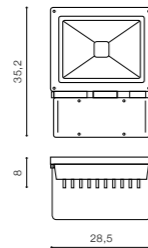

FLOOD LIGHT 80W

bulb integrated

FL208002	LED 80W	
metal / glass		
IP65	installation place	
group energy label	5600 lm	

COLOUR

DARK GRAY (DGR)

TILT 120°

FLOOD LIGHT 80W

bulb integrated

FL208001	LED 80W	
metal / glass		
IP65	installation place	
group energy label	5600 lm	

COLOUR

BRIGHT GRAY (BGR)

TILT 120°

* - EXPLANATION SHORTCUT PAGE 2 (E)