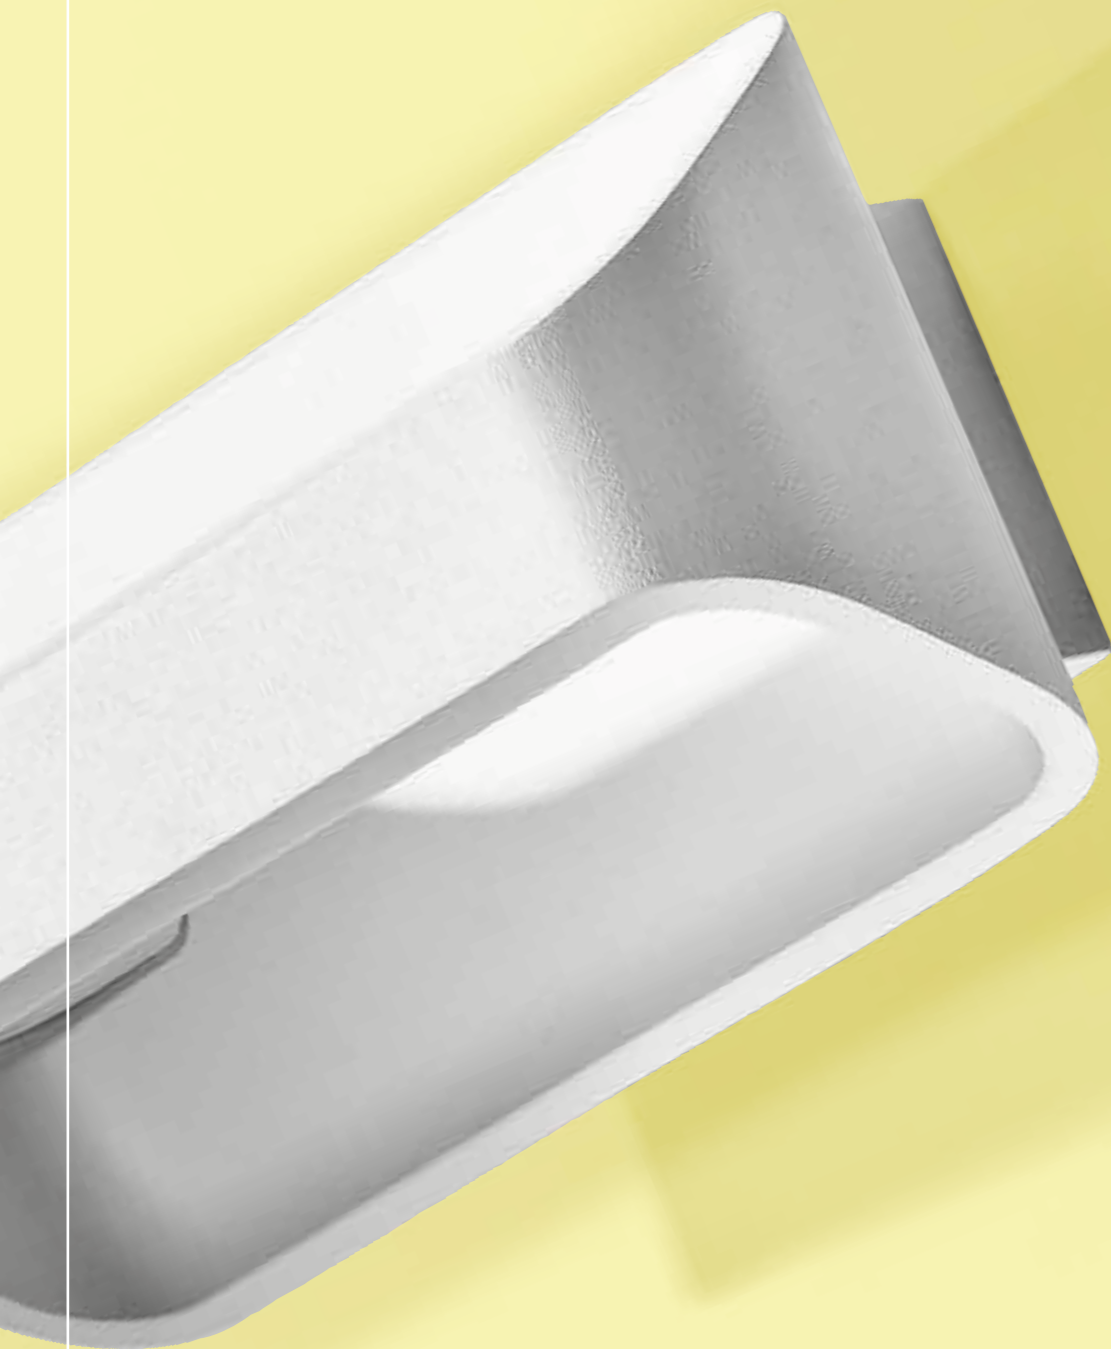

INDOOR

wall lamps

INDOOR WALL LAMPS