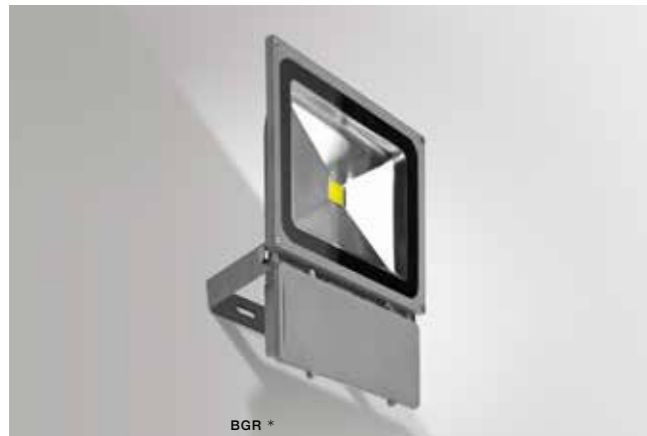

FLOOD LIGHT 80W

bulb integrated

FL208001	LED 80W	
metal / glass		
IP65	installation place	
group energy label	5600 lm	

COLOUR

BRIGHT GRAY (BGR)

TILT 120°

* - EXPLANATION SHORTCUT PAGE 2 (E)