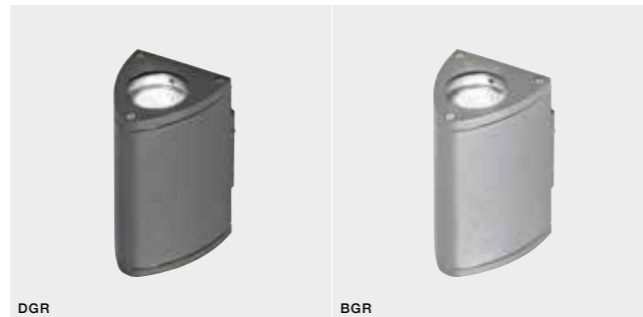

LUCA

bulb not included ☒

GM1102	connect GU10 2x Max.50W	☒
metal / aluminium		
IP54	installation place	☒
group energy label ☐ ☒ ☐	inlet opening	

COLOUR

- ☒ DARK GRAY (DGR)
- ☐ BRIGHT GRAY (BGR)

* - EXPLANATION SHORTCUT PAGE 2 (E)