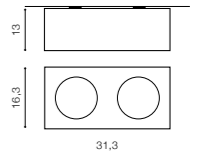

PAULO 3 12V

bulb not included

GM4301-12V	connect G53 QR 111 3x12V
metal / aluminium	dimer driver 12V – included
IP20	installation place
group energy label	inlet opening

COLOUR

- ☒ BLACK / ALUMINIUM (BK / ALU)
- ☒ WHITE / ALUMINIUM (WH / ALU)
- ☒ WHITE / WHITE (WH / WH)