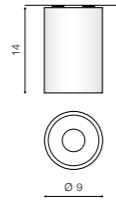

REMO R

bulb not included ☒

GM4103 R	connect GU10 1x Max.50W	☒
aluminium		
IP20	installation place	☐
group energy label	inlet opening	

COLOUR

- ☐ ALUMINIUM (ALU)
- ☐ BLACK (BK)
- ☐ WHITE (WH)
- ☐ GOLD (GO)
- ☐ CHAMPAGNE (CHA)
- ☐ CHROME (CH)