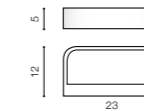

* - EXPLANATION SHORTCUT PAGE 2 (E)